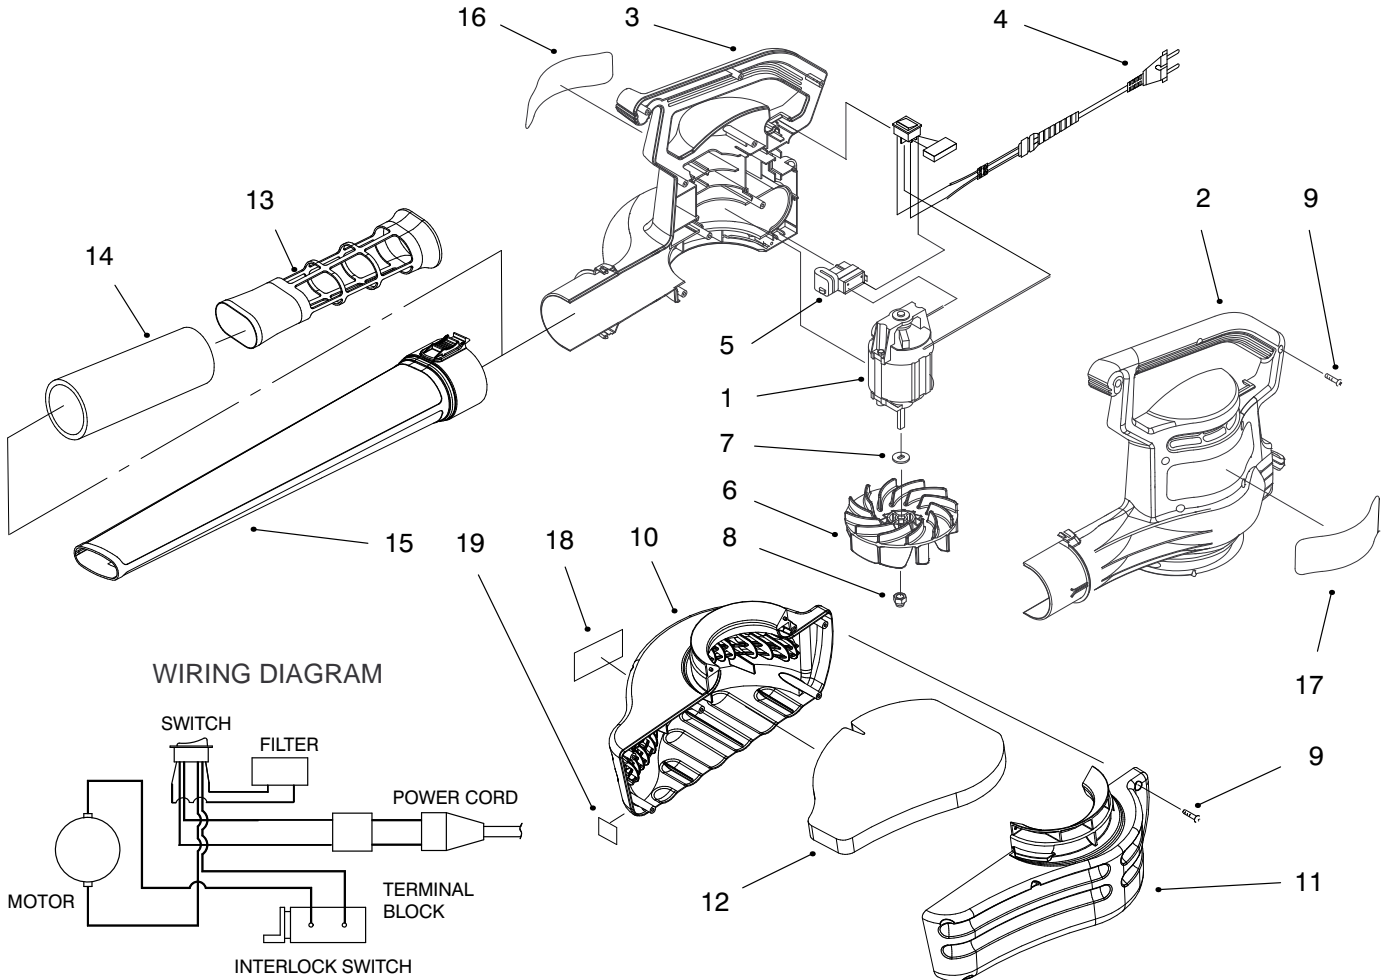

MODEL NO. 51566-890001 & UP  
 MODEL NO. 51568-890001 & UP

PARTS  
 CATALOG

**QUIET BLOWERVAC™**

**Blowervac Assembly**

Ref. No.	Part No.	Description	No. Used
1	98-3162	Motor	1
2	93-8719	Housing - L.H.	1
3	93-8720	Housing - R.H.	1
4	93-8745	Harness Assembly (Only On: 51566)	1
4	94-3179	Harness Assembly (Only On: 51568)	1
5	93-0598	Switch - Interlock	1
6	98-3150	Impeller - Blower	1
7	93-0585	Washer	1
8	93-9993	Nut - Cap Hex	1
9	94-4496	Screw - Phillips Hd. Tap.	14
10	98-3157	Inlet - Quiet R.H.	1
11	98-3158	Inlet - Quiet L.H.	1

Ref. No.	Part No.	Description	No. Used
12	98-3174	Foam - Inlet	1
13	98-3156	Insert - Quiet	1
14	98-3159	Foam - Insert	1
15	98-3151	Tube - Blower (Only On: 51566)	1
†15	98-3151	Tube - Blower (Only On: 51568)	1
16	93-0579	Decal - Logo	1
17	93-9916	Decal - Warning (Only On: 51566)	1
17	99-2854	Decal - Warning (Only On: 51568)	1
18	98-3173	Decal - QuietTech	1
19	98-3176	Decal - 63DBA	1

† Included in tube assembly No. 98-3170

### Tube and Bag Assembly

Ref. No.	Part No.	Description	No. Used
1	93-0574	Tube - Bag Inlet	1
2	93-0583	Bag	1
3	93-7648	Tube - Vac (Only On: 51566)	1

Ref. No.	Part No.	Description	No. Used
†4	93-0572	Tube - Vac (Only On: 51568)	1
†5	93-0573	Tube - Vac (Only On: 51568)	1