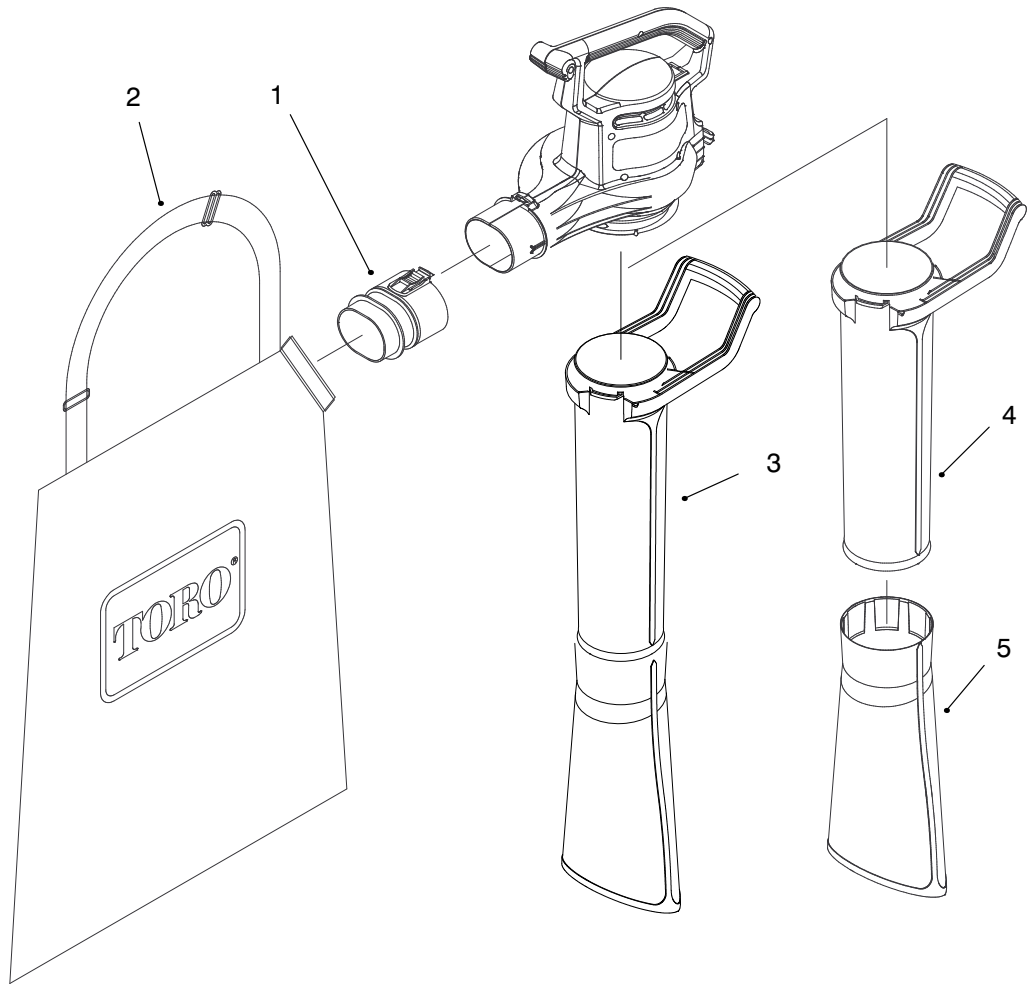

MODEL NO. 51566-890001 & UP  
 MODEL NO. 51568-890001 & UP

PARTS  
 CATALOG

**QUIET BLOWERVAC™**

**Blowervac Assembly**

Ref. No.	Part No.	Description	No. Used
1	98-3162	Motor	1
2	93-8719	Housing - L.H.	1
3	93-8720	Housing - R.H.	1
4	93-8745	Harness Assembly (Only On: 51566)	1
4	94-3179	Harness Assembly (Only On: 51568)	1
5	93-0598	Switch - Interlock	1
6	98-3150	Impeller - Blower	1
7	93-0585	Washer	1
8	93-9993	Nut - Cap Hex	1
9	94-4496	Screw - Phillips Hd. Tap.	14
10	98-3157	Inlet - Quiet R.H.	1
11	98-3158	Inlet - Quiet L.H.	1

Ref. No.	Part No.	Description	No. Used
12	98-3174	Foam - Inlet	1
13	98-3156	Insert - Quiet	1
14	98-3159	Foam - Insert	1
15	98-3151	Tube - Blower (Only On: 51566)	1
†15	98-3151	Tube - Blower (Only On: 51568)	1
16	93-0579	Decal - Logo	1
17	93-9916	Decal - Warning (Only On: 51566)	1
17	99-2854	Decal - Warning (Only On: 51568)	1
18	98-3173	Decal - QuietTech	1
19	98-3176	Decal - 63DBA	1

† Included in tube assembly No. 98-3170

### Tube and Bag Assembly

Ref. No.	Part No.	Description	No. Used
1	93-0574	Tube - Bag Inlet	1
2	93-0583	Bag	1
3	93-7648	Tube - Vac (Only On: 51566)	1

Ref. No.	Part No.	Description	No. Used
†4	93-0572	Tube - Vac (Only On: 51568)	1
†5	93-0573	Tube - Vac (Only On: 51568)	1