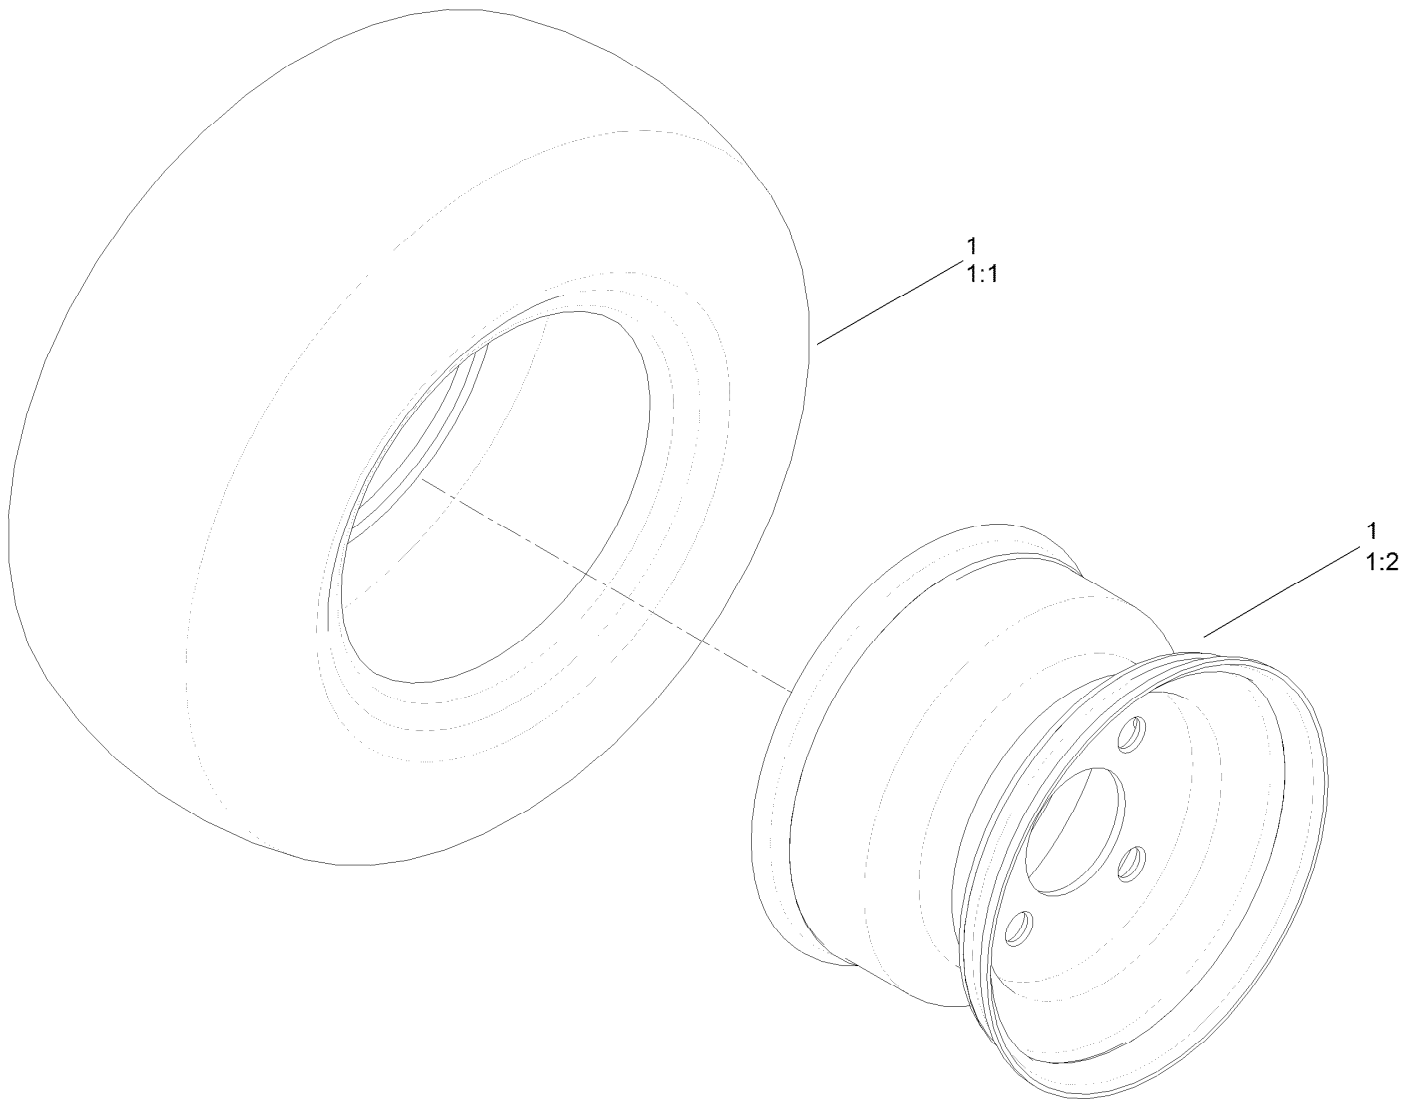

Count on it.

Parts Catalog

Turfmaster Wheel Kit

Mid-Size Mower

Model No. 02929

Wheel Kit Assembly

<i>Ref.</i>	<i>Part Number</i>	<i>Qty.</i>	<i>Description</i>
1	1-413473	2	Wheel And Tire ASM
1:1	1-413474	1	Tire-Turfmaster
1:2	1-603715	1	Rim-Wheel