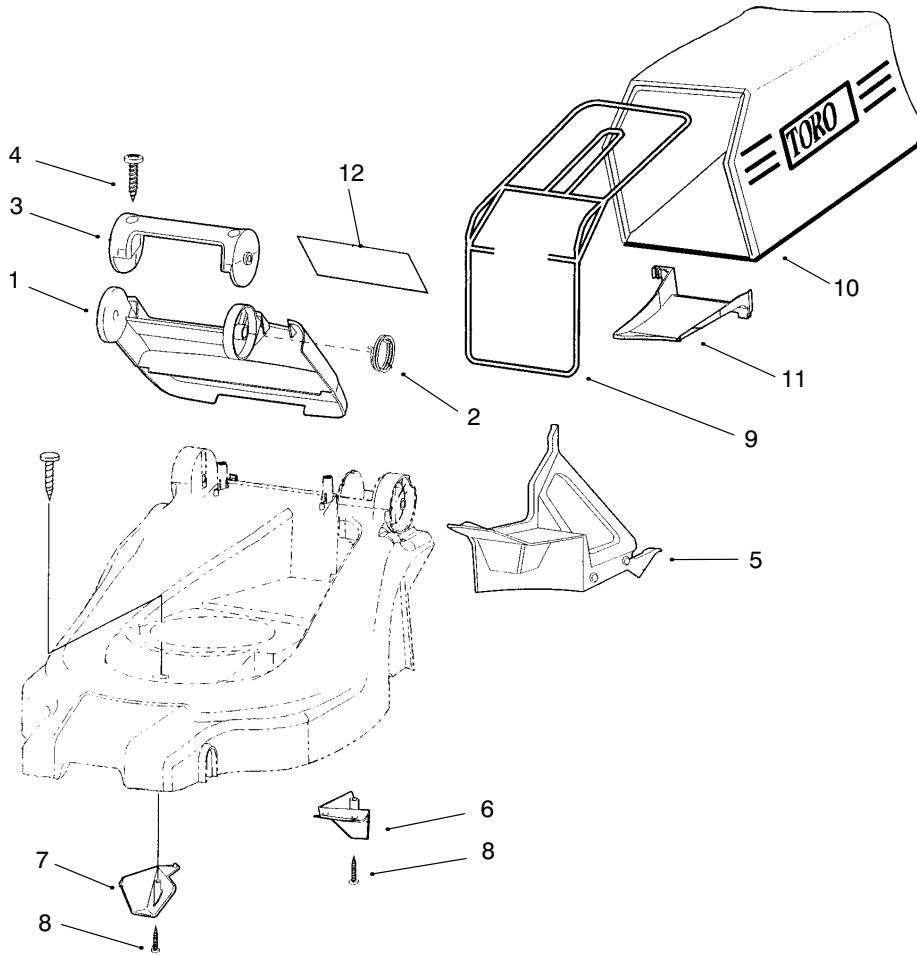

C-2785

BAG AND RECYCLING ASSEMBLY

Ref. No.	Part No.	Description	No. Used
1	95-6711	Rear Door (Incl. Ref. #13)	1
2	95-6530	Spring - Rear Door	1
3	95-6513	Handle	1
4	95-6698	Screw	2
5	95-6579	Recycler Plug	1
6	95-6575	Kicker - Middle	1
7	95-6574	Kicker - Front	1

Ref. No.	Part No.	Description	No. Used
8	95-6560	Screw	3
9	65-6552	Frame - Bag	1
10	95-6550	Bag	1
11	95-6554	Ramp - Bag	1
12	95-6708	Screw	1
13	95-6573	Decal - Safety	1