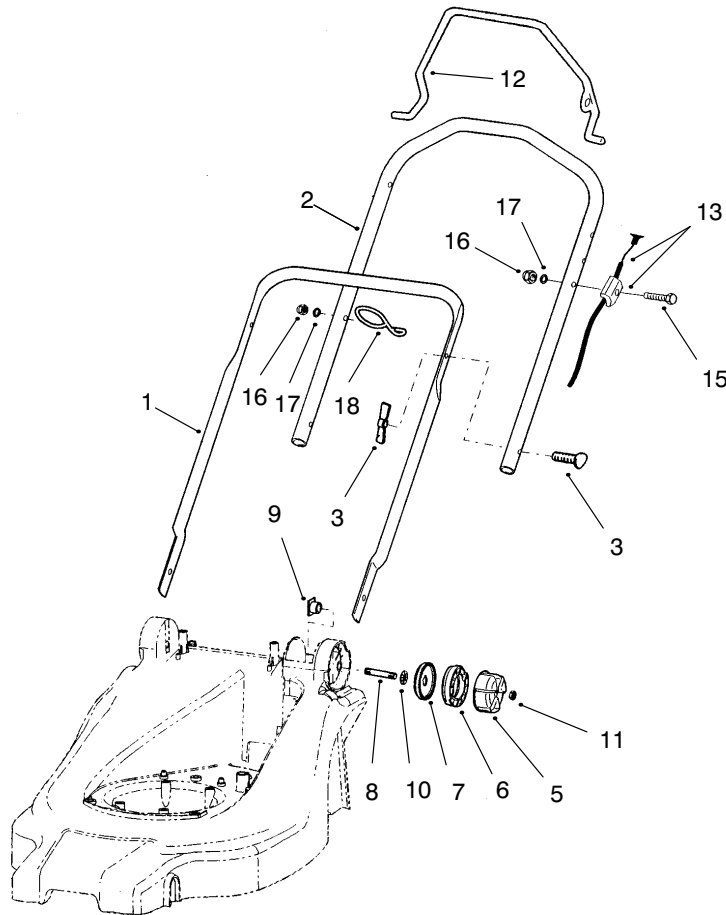

MODEL NO. 21020-8900001 & UP  
 MODEL NO. 21022-8900001 & UP

**PARTS  
 CATALOG**

**40cm Recycler® Mower**

C-2782

**CHASSIS ASSEMBLY**

Ref. No.	Part No.	Description	No. Used
1	95-6726	Housing	1
2	95-6524	Axle - Rear	1
3	95-6523	Axle - Front	1
4	95-6665	Wheel Assembly (Incl. Ref. #5 & #7)	1
5	95-6543	Cover - Wheel	3
6	95-6716	Cover - Wheel	1
7	95-6544	Spring Clamp - Wheel	4
8	95-6563	Cover Knob	1
9	95-6562	Knob - HOC	1
10	95-6526	Latch - HOC	1
11	95-6564	Spring - HOC	1
12	95-6720	Rod - HOC (Incl. Ref. #23)	1

Ref. No.	Part No.	Description	No. Used
13	95-6697	Spacer	1
14	95-6565	Push Nut	1
†15		Indicator - HOC	1
†16		U - Clip - Indicator	1
17	95-6525	Balance Spring - HOC	1
18	95-6670	Plate - Axle Front	1
19	95-6667	Plate - Axle Rear	1
20	95-6560	Screw	5
21	95-6527	Decal - Recycler 40cm	1
22	95-6666	Smartwheel Assy. (Incl. Ref. #6 & #7)	1
23	95-6709	Decal - HOC	1

## MOTOR AND BLADE ASSEMBLY

Ref. No.	Part No.	Description	No. Used
1	95-6581	Engine – B & S Quattro	1
2	95-6600	Mount Adaptor – Engine	1
3	92-1648	Screw	3
4	95-6623	Screw	1
5	95-6689	Screw (Incl. Ref. #11)	3
6	95-6705	Distance	3

Ref. No.	Part No.	Description	No. Used
7	95-6584	Blade	1
8	95-6604	Blade – Retainer	1
9	95-6728	Screw – Blade	1
10	95-6727	Disc	1
11	92-2289	Plate Logo	1
12	46-6290	O – Ring	1
13	95-6537	Hose – Adaptor	1