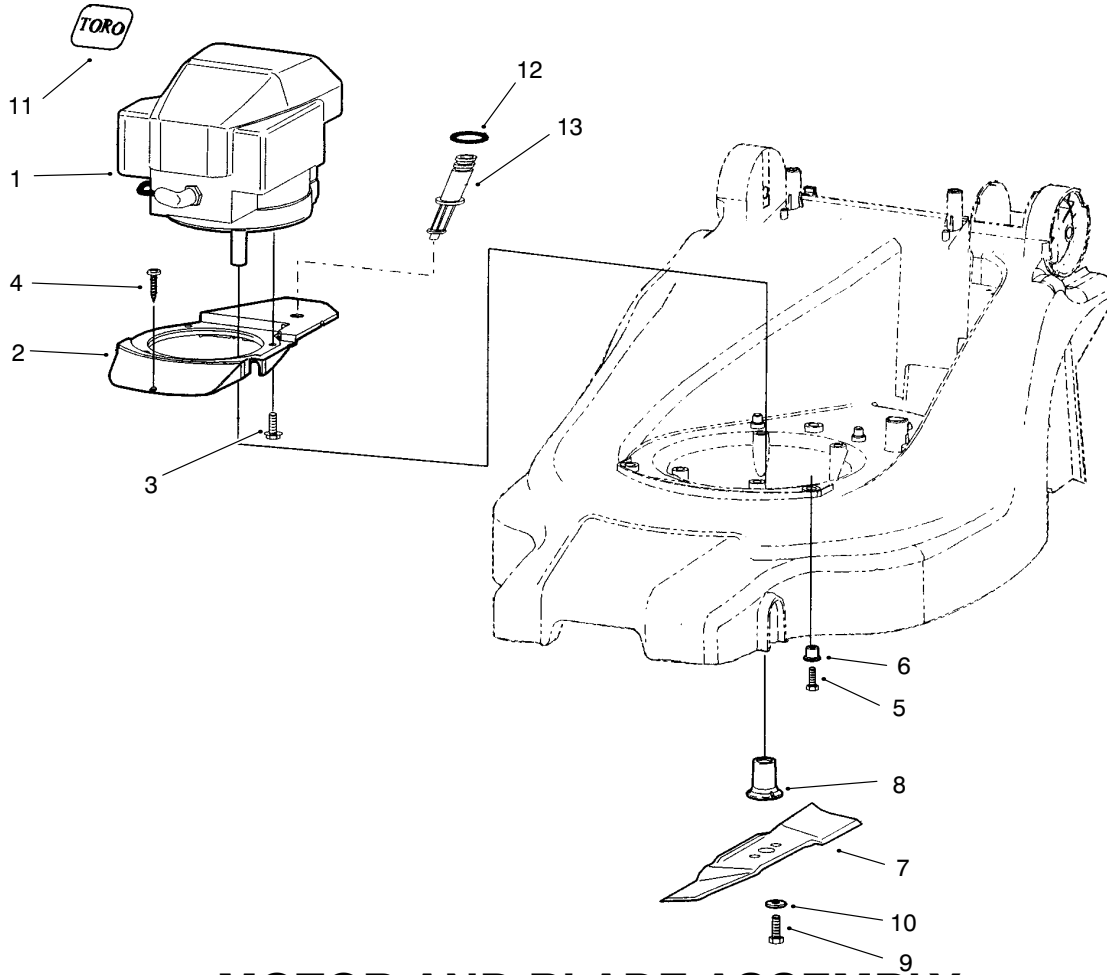

C-2788

MOTOR AND BLADE ASSEMBLY

Ref. No.	Part No.	Description	No. Used
1	95-6581	Engine – B & S Quattro	1
2	95-6600	Mount Adaptor – Engine	1
3	92-1648	Screw	3
4	95-6623	Screw	1
5	95-6689	Screw (Incl. Ref. #11)	3
6	95-6705	Distance	3

Ref. No.	Part No.	Description	No. Used
7	95-6584	Blade	1
8	95-6604	Blade – Retainer	1
9	95-6728	Screw – Blade	1
10	95-6727	Disc	1
11	92-2289	Plate Logo	1
12	46-6290	O – Ring	1
13	95-6537	Hose – Adaptor	1