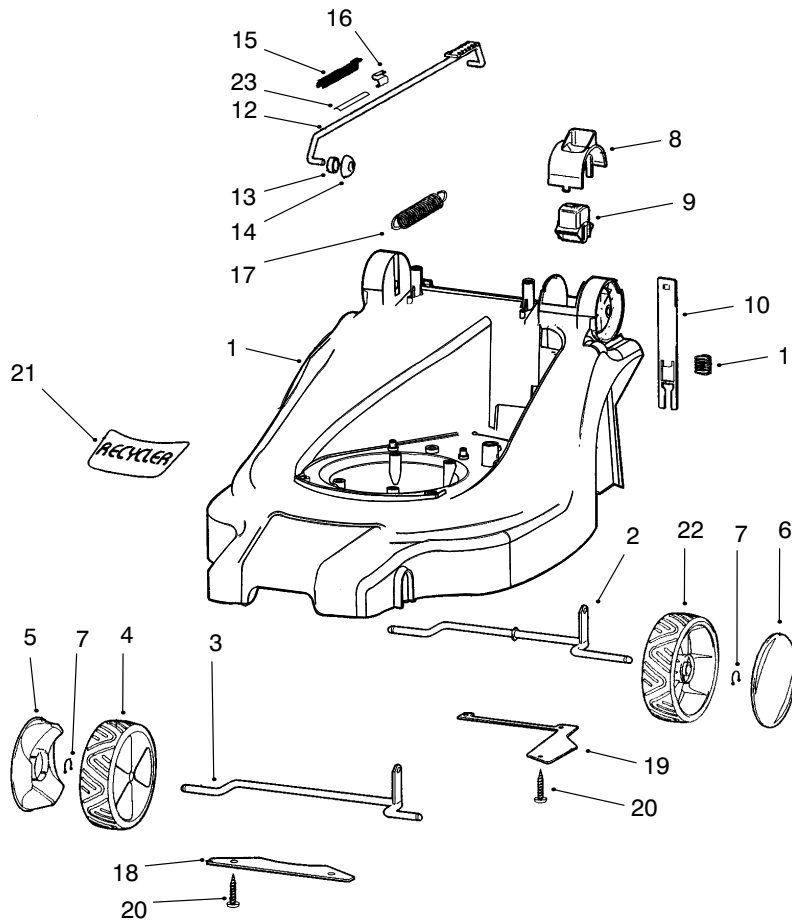

MODEL NO. 21020-8900001 & UP  
 MODEL NO. 21022-8900001 & UP

**PARTS  
 CATALOG**

**40cm Recycler® Mower**

C-2782

**CHASSIS ASSEMBLY**

Ref. No.	Part No.	Description	No. Used
1	95-6726	Housing	1
2	95-6524	Axle - Rear	1
3	95-6523	Axle - Front	1
4	95-6665	Wheel Assembly (Incl. Ref. #5 & #7)	1
5	95-6543	Cover - Wheel	3
6	95-6716	Cover - Wheel	1
7	95-6544	Spring Clamp - Wheel	4
8	95-6563	Cover Knob	1
9	95-6562	Knob - HOC	1
10	95-6526	Latch - HOC	1
11	95-6564	Spring - HOC	1
12	95-6720	Rod - HOC (Incl. Ref. #23)	1

Ref. No.	Part No.	Description	No. Used
13	95-6697	Spacer	1
14	95-6565	Push Nut	1
†15		Indicator - HOC	1
†16		U - Clip - Indicator	1
17	95-6525	Balance Spring - HOC	1
18	95-6670	Plate - Axle Front	1
19	95-6667	Plate - Axle Rear	1
20	95-6560	Screw	5
21	95-6527	Decal - Recycler 40cm	1
22	95-6666	Smartwheel Assy. (Incl. Ref. #6 & #7)	1
23	95-6709	Decal - HOC	1

## MOTOR AND BLADE ASSEMBLY

Ref. No.	Part No.	Description	No. Used
1	95-6581	Engine – B & S Quattro	1
2	95-6600	Mount Adaptor – Engine	1
3	92-1648	Screw	3
4	95-6623	Screw	1
5	95-6689	Screw (Incl. Ref. #11)	3
6	95-6705	Distance	3

Ref. No.	Part No.	Description	No. Used
7	95-6584	Blade	1
8	95-6604	Blade – Retainer	1
9	95-6728	Screw – Blade	1
10	95-6727	Disc	1
11	92-2289	Plate Logo	1
12	46-6290	O – Ring	1
13	95-6537	Hose – Adaptor	1