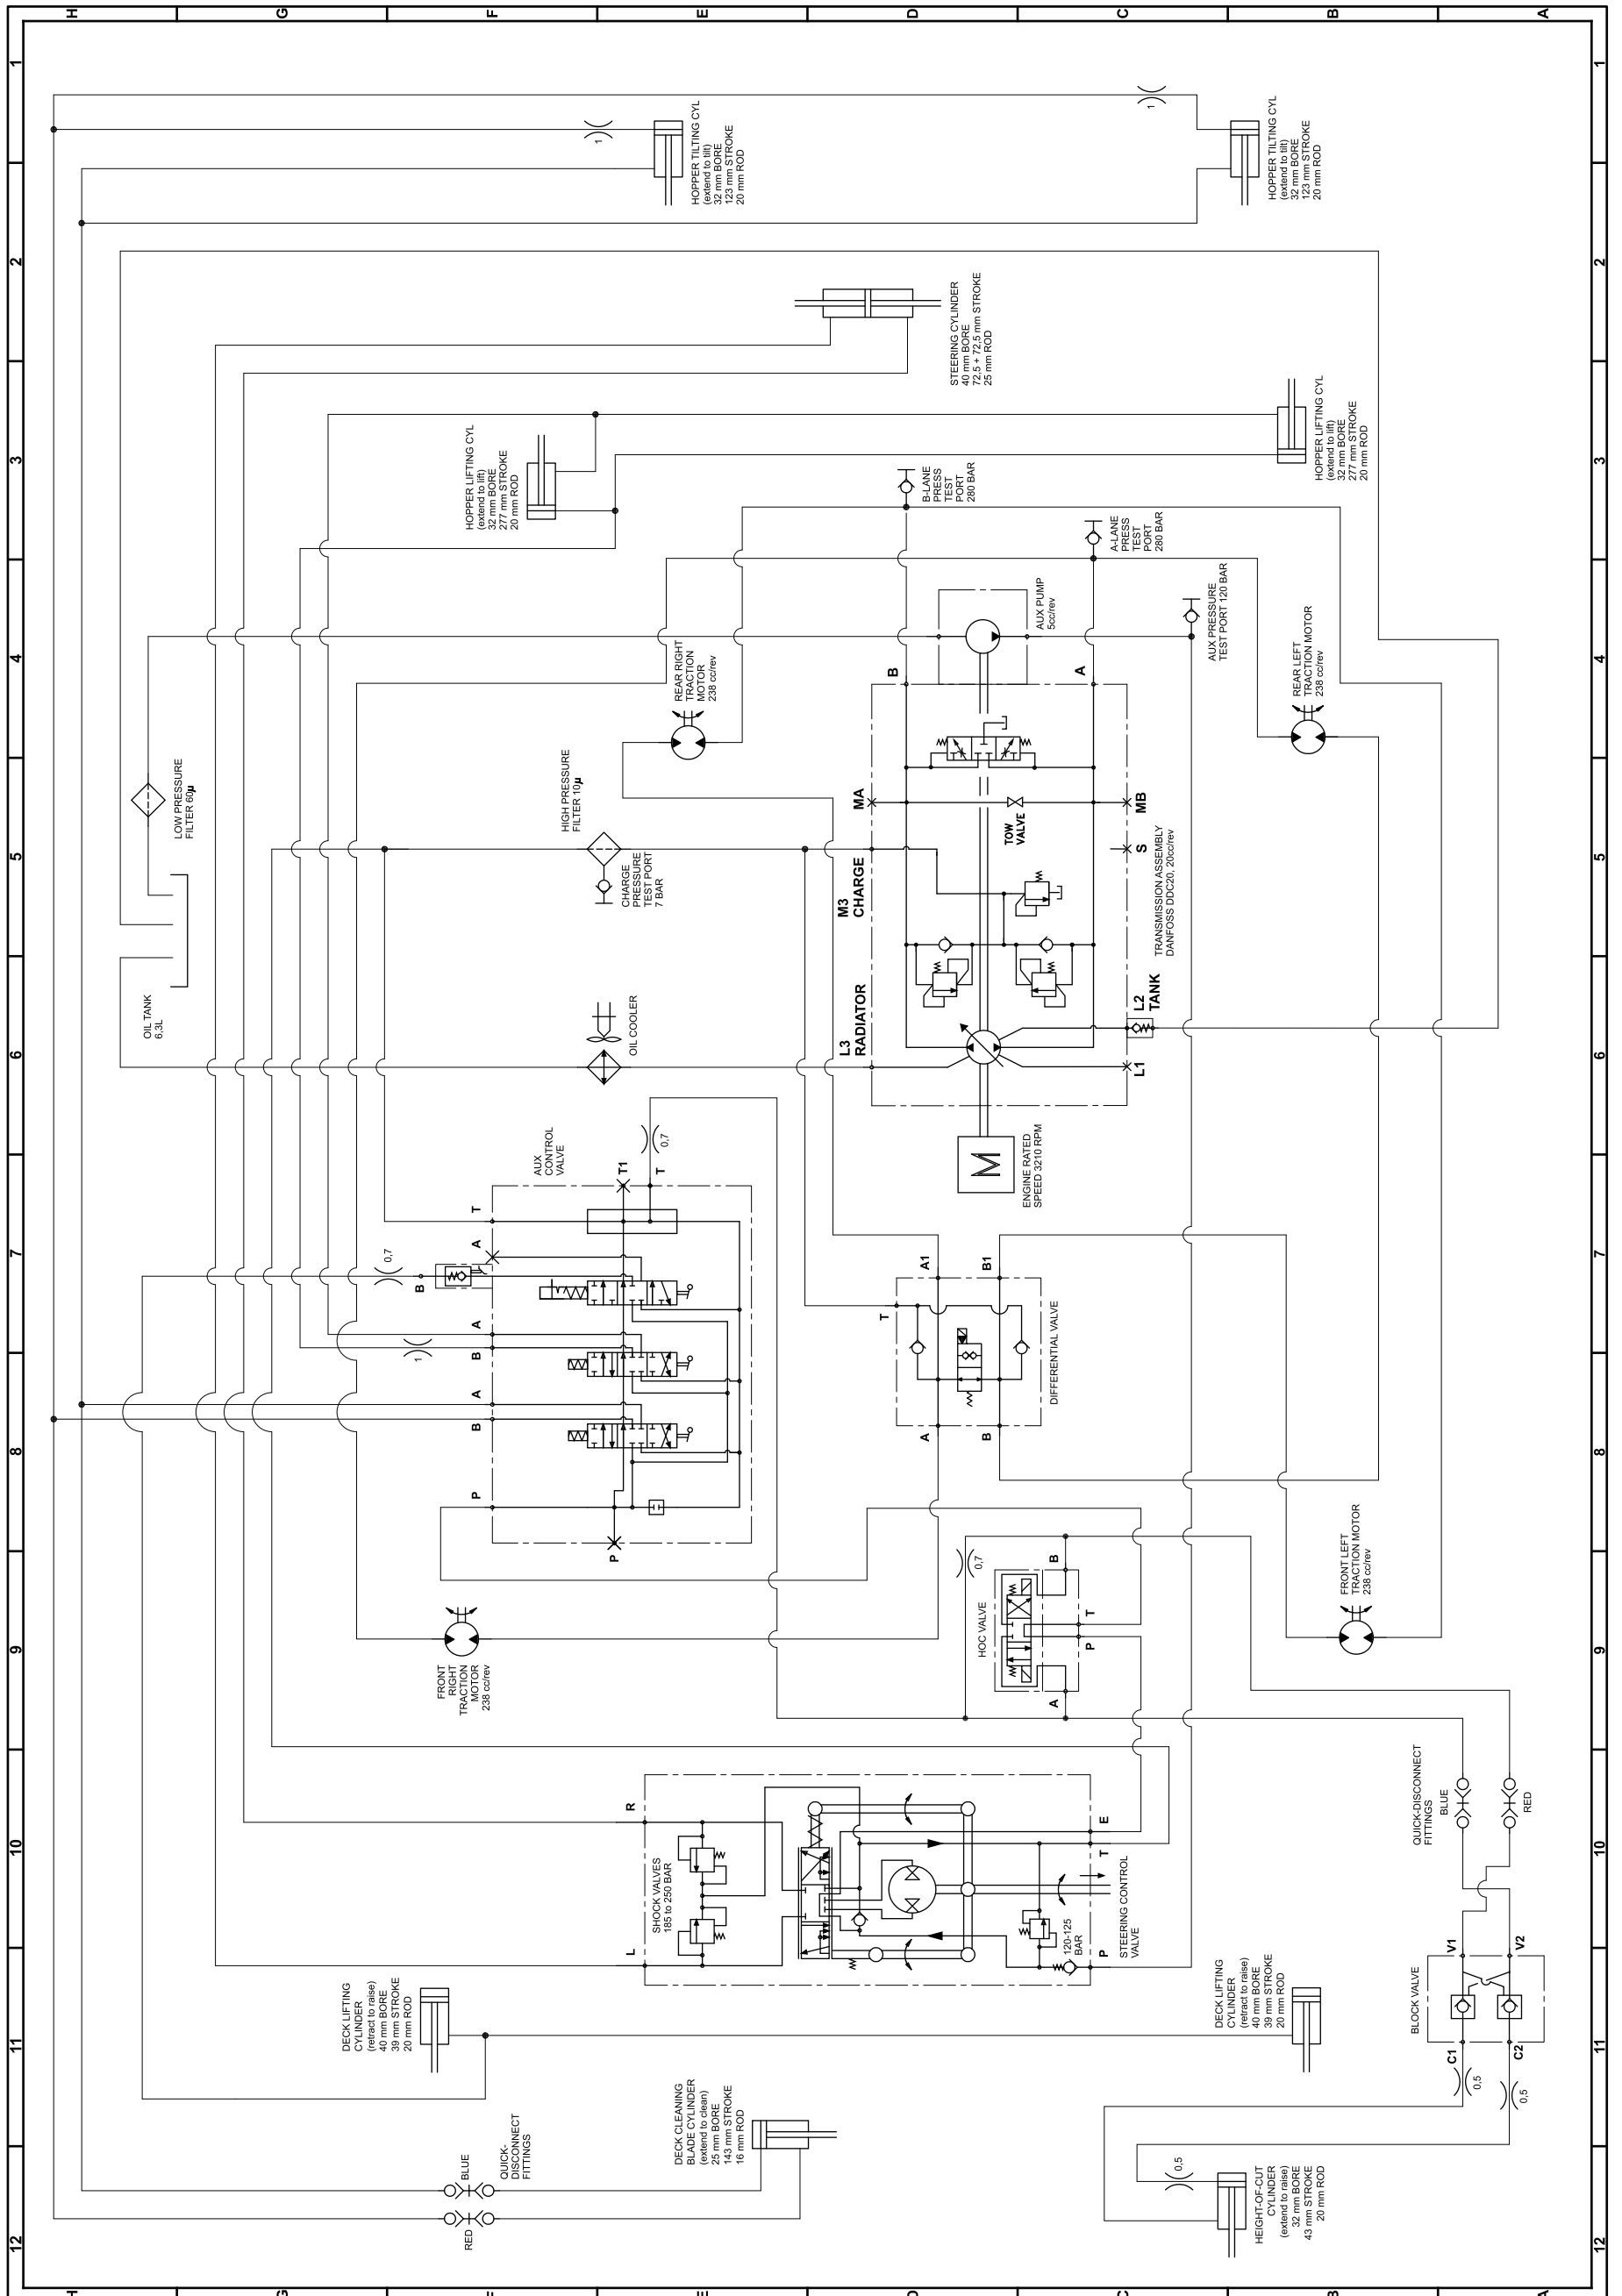

Direct Collect Mower with High Lift Collection

Model No. 31050—Serial No. 317000001 and Up

Hydraulic Schematic

Model No. 31050
PLH800 Rev A
1 of 1

g238069