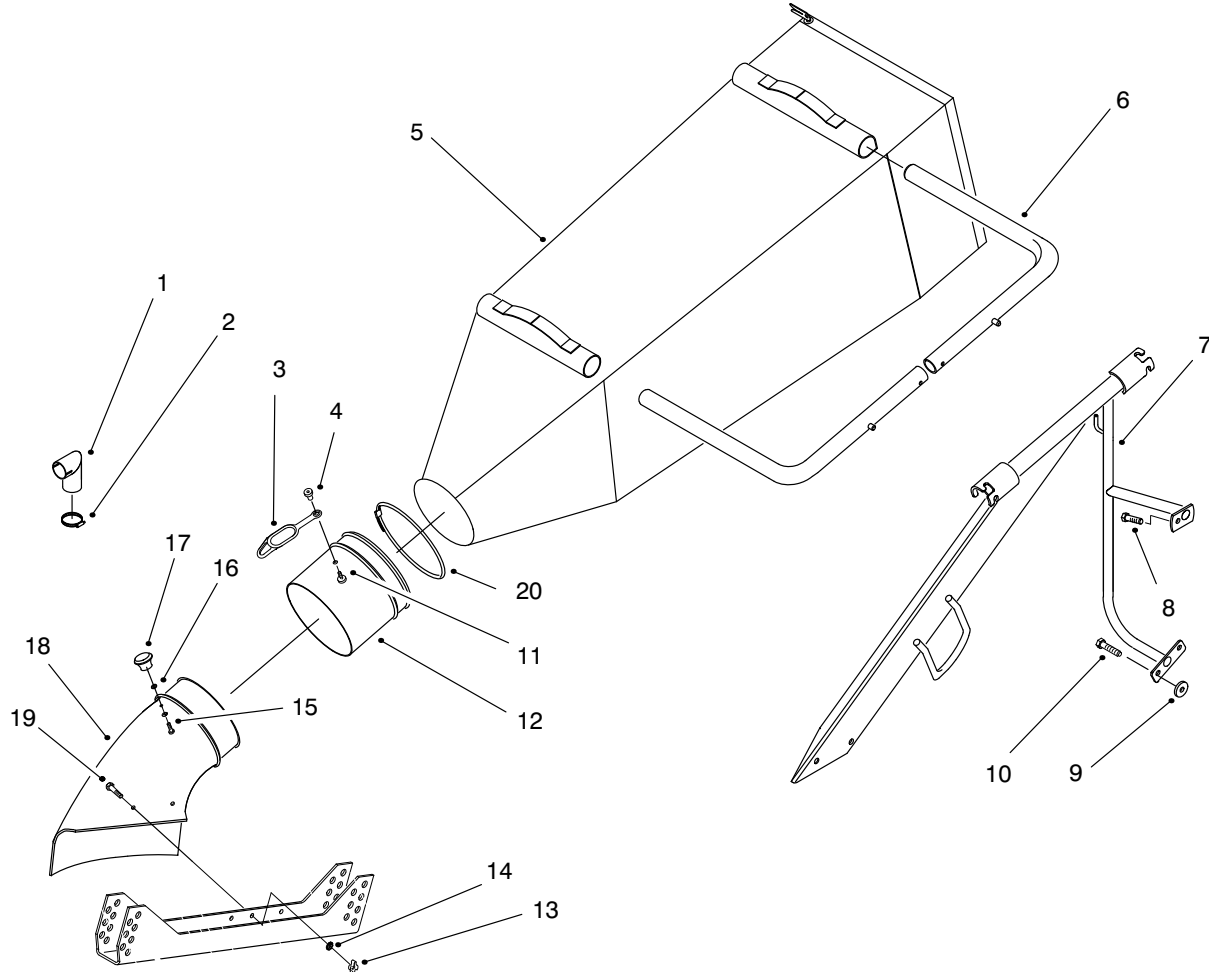

MODEL NO. 30129-990001 & Up	PARTS CATALOG
PROLINE 37" Bagging Kit	

C-1086

37" BAG AND FRAME ASSEMBLY

Ref. No.	Part No.	Description	No. Used
1	68-3560	Elbow - Exhaust	1
2	2412-111	Clamp - Muffler	
3	82-5690	Retainer - Duct	1
4	22-9741	Spacer - Flanged	1
5	93-3242	Bag - Grass (Incl. Ref.#20)	1
6	67-6640	Frame - Bagger	2
7	84-4510	Frame - Bagger	1
8	3234-24	Screw - Hex. Hd.	1
9	84-5750	Spacer - Washer	2
10	323-7	Screw - Hex. Hd.	2

Ref. No.	Part No.	Description	No. Used
11	3290-479	Fastener - Panel	1
12	84-5900	Duct	1
13	32103-27	Nut - Wing	2
14	3255-8	Washer - Ext. Tooth Lock	2
15	3252-3	Screw - Pan Hd.	1
16	3256-14	Washer - Flat	2
17	233-68	Knob	1
18	84-4580	Chute	1
19	322-3	Screw - Hex. Hd.	2
20	93-3230	Clamp	1