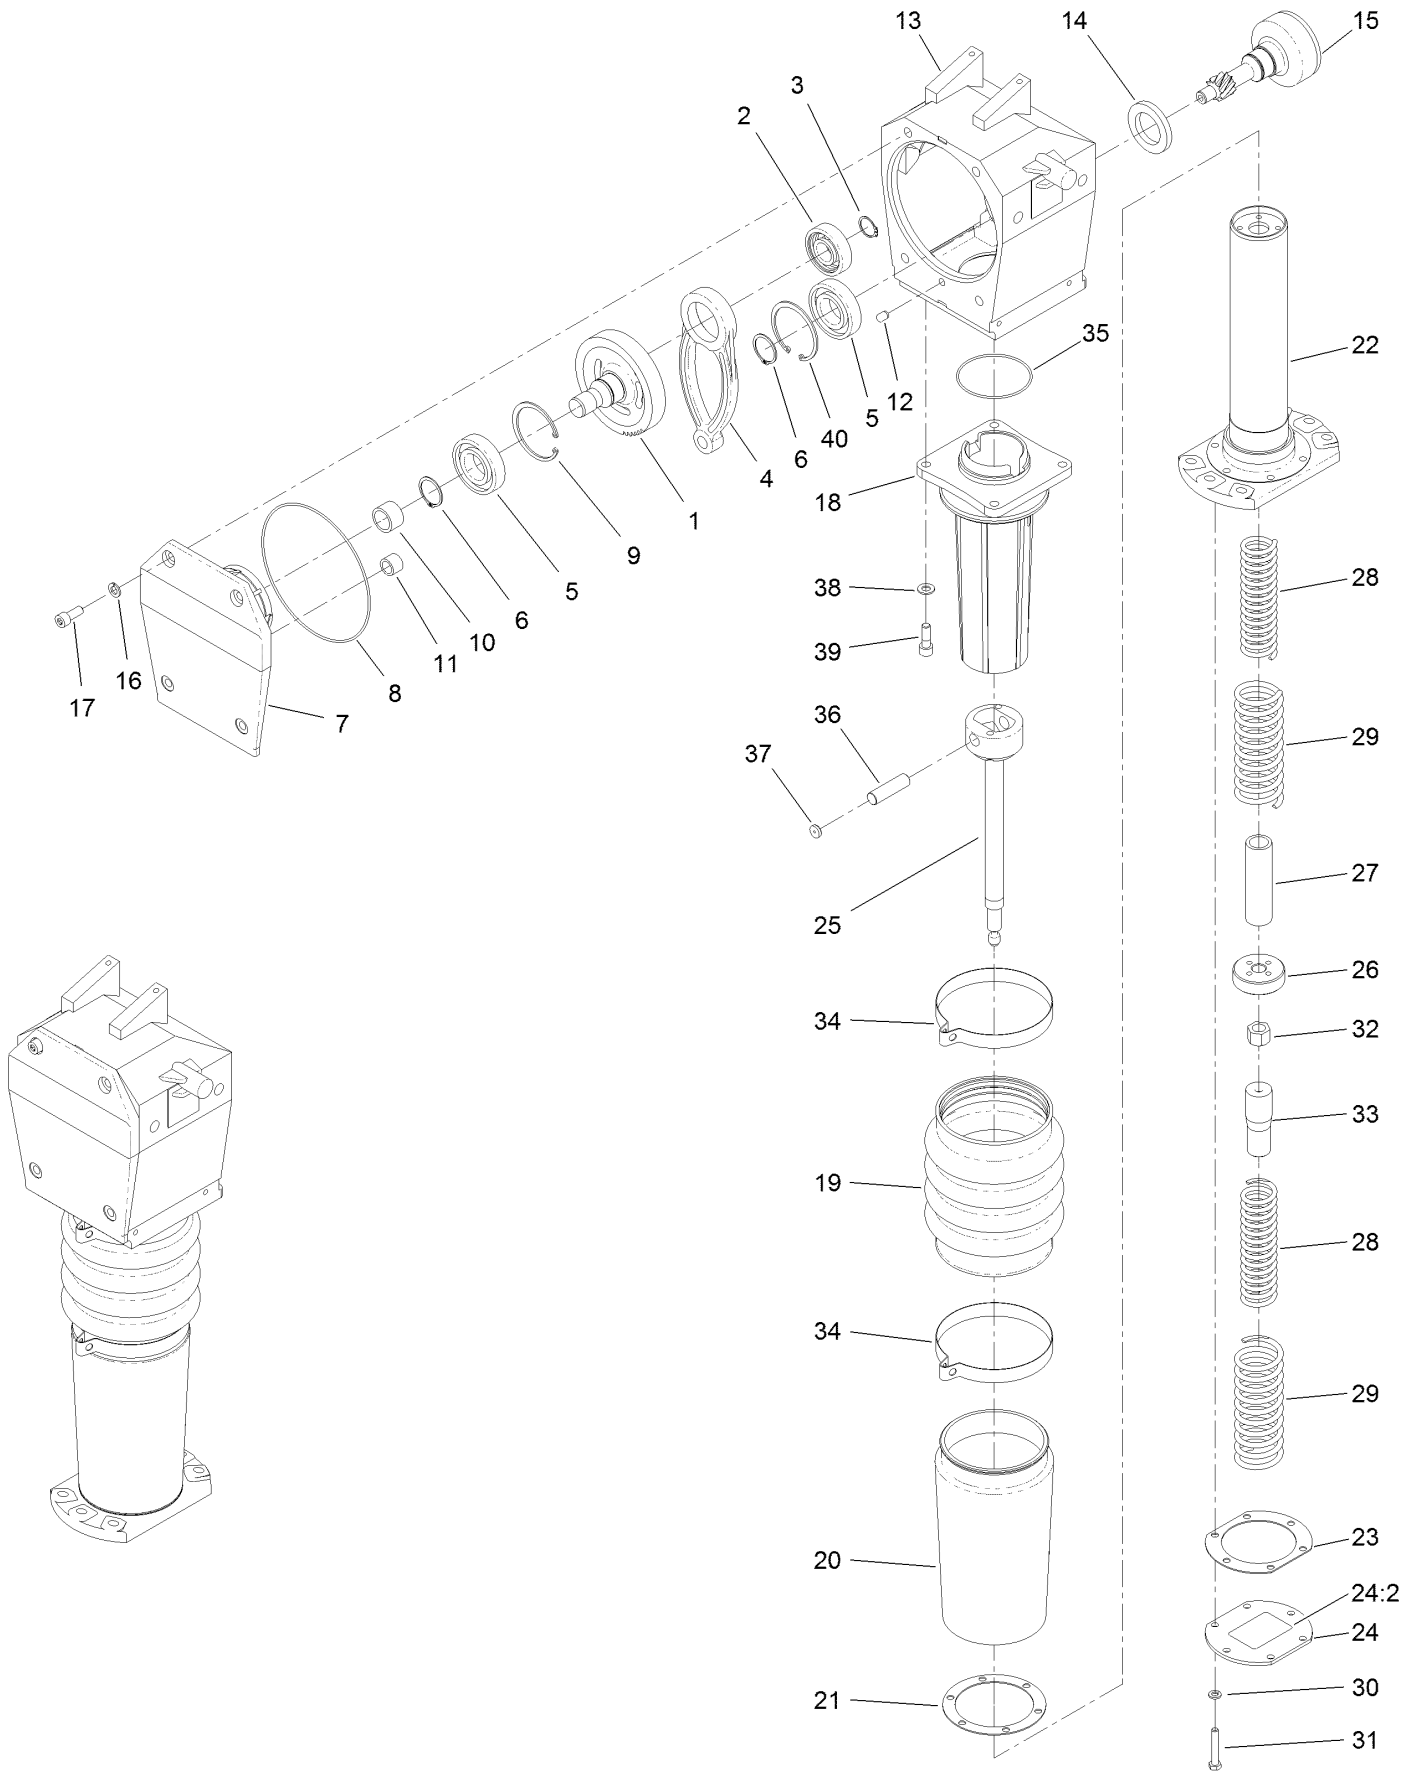

Rammer Assembly

Rammer Assembly (continued)

<i>Ref.</i>	<i>Part Number</i>	<i>Qty.</i>	<i>Description</i>	<i>Ref.</i>	<i>Part Number</i>	<i>Qty.</i>	<i>Description</i>
1	ST39379	1	Gear-Helical	22	125-8668	1	Housing-Spring
2	ST39429	1	Bearing-Ball	23	ST39390	1	Gasket-Cover, Spring
3	ST39432	1	Ring-External	24	127-2831	1	Bottom Spring Cover ASM
4	ST50302	1	Rod-Connecting	24:2	125-8181	1	Decal-Warning, Spring
5	ST39428	2	Bearing-Ball	25	ST39381	1	Rod-Piston
6	32120-84	2	Ring-Snap, External	26	ST39389	1	Puck-Piston
7	ST50294	1	Cover-Front	27	ST39384	1	Snubber-Axial, Top
8	ST39437	1	O-Ring	28	ST39382	2	Spring-Compression, Inner
9	ST50539	1	Ring-Internal	29	ST39383	2	Spring-Compression, Outer
10	ST39430	1	Bearing-Needle	30	ST80812	6	Washer-Lock
11	ST39431	1	Bearing-Needle	31	33114-050	6	Screw-HH
12	ST80543	1	Pin	32	33028-00	1	Nut-Lock, NI
13	ST50193	1	Gearcase	33	ST39385	1	Snubber-Axial, Lower
14	ST39435	1	Seal-Shaft	34	ST39439	2	Clamp-Boot, Stomper
15	ST50192	1	Pinion	35	ST39438	1	O-Ring
16	42-9600	4	Washer-Lock	36	ST39436	1	Pin
17	ST80803	4	Screw-HSH	37	ST39401	2	Button-Pin, Captivator
18	ST39374	1	Guide-Tube	38	33095-00	4	Washer-Flat
19	ST39372	1	Boot-Awack	39	ST80872	4	Screw-HSH
20	ST39377	1	Cover-Housing, Spring	40	ST39434	1	Ring-Internal
21	ST39399	1	Gasket-Housing, Spring Cover