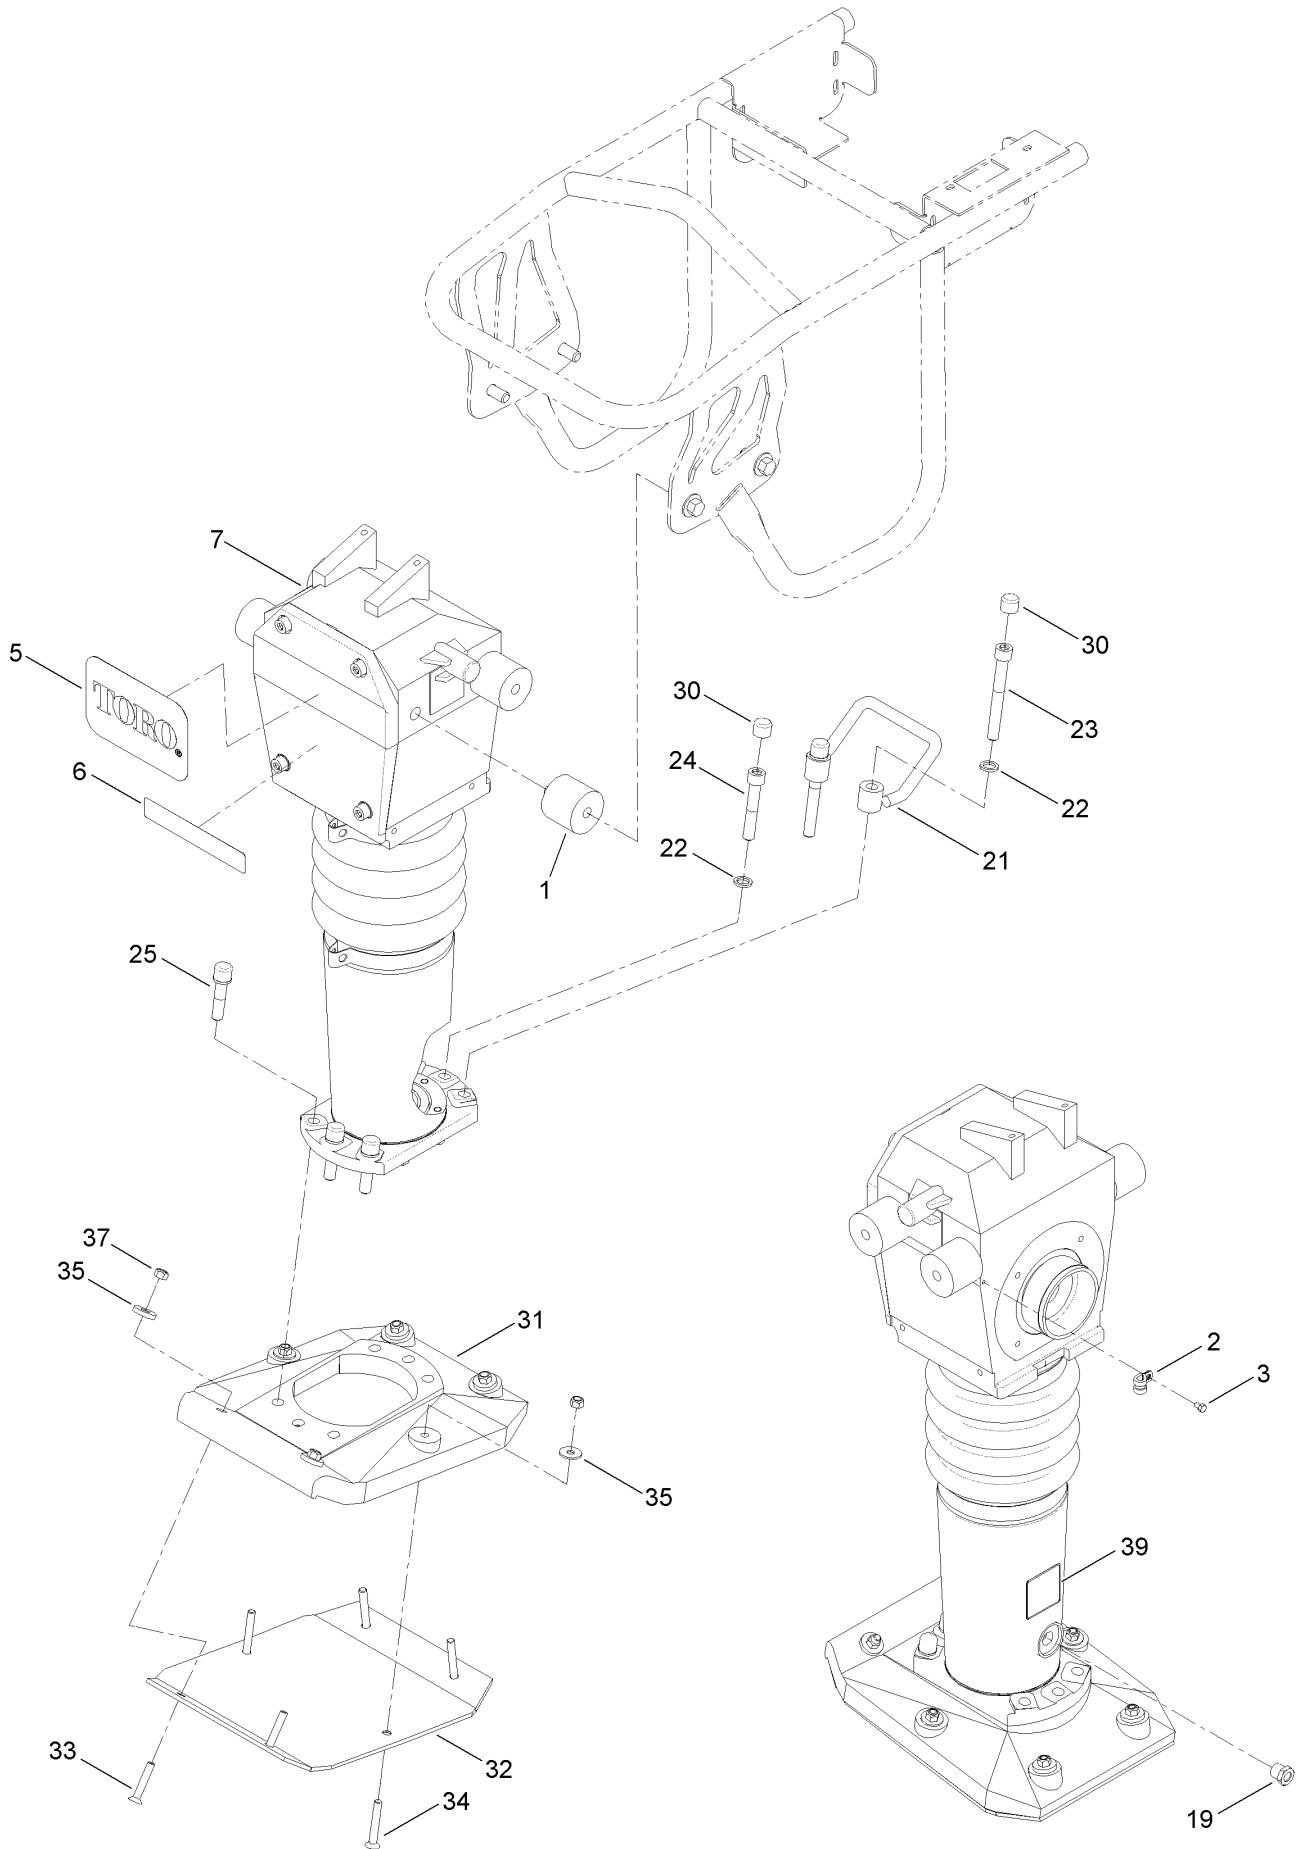

Lower Unit Assembly

Lower Unit Assembly (continued)

<i>Ref.</i>	<i>Part Number</i>	<i>Qty.</i>	<i>Description</i>	<i>Ref.</i>	<i>Part Number</i>	<i>Qty.</i>	<i>Description</i>
1	ST39425	4	Mount-Shock	24	ST80945	1	Screw-HSH
2	ST39509	1	Clamp	25	ST80822	3	Screw-HSH
3	ST81043	1	Screw-HH	30	ST80765	6	Cap-Plastic
5	127-7590	1	Decal	31	ST39371	1	Shoe-Plastic, Light
6	127-7591	1	Decal	32	ST39400-03	1	Plate-Shoe
7		1	Rammer ASM ●	33	ST80949	2	Screw
19	ST34096	1	Plug-Sight, Oil	34	ST80948	4	Screw-HSFH
21	ST39405-03	1	Grip-Lifting	35	ST80813	6	Washer-Flat
22	ST81196	6	Washer-Lock	37	33024-00	6	Nut-Lock, NI
23	ST80943	2	Screw-HSH	39	127-7595	1	Decal-Oil Level

● Not serviced separately