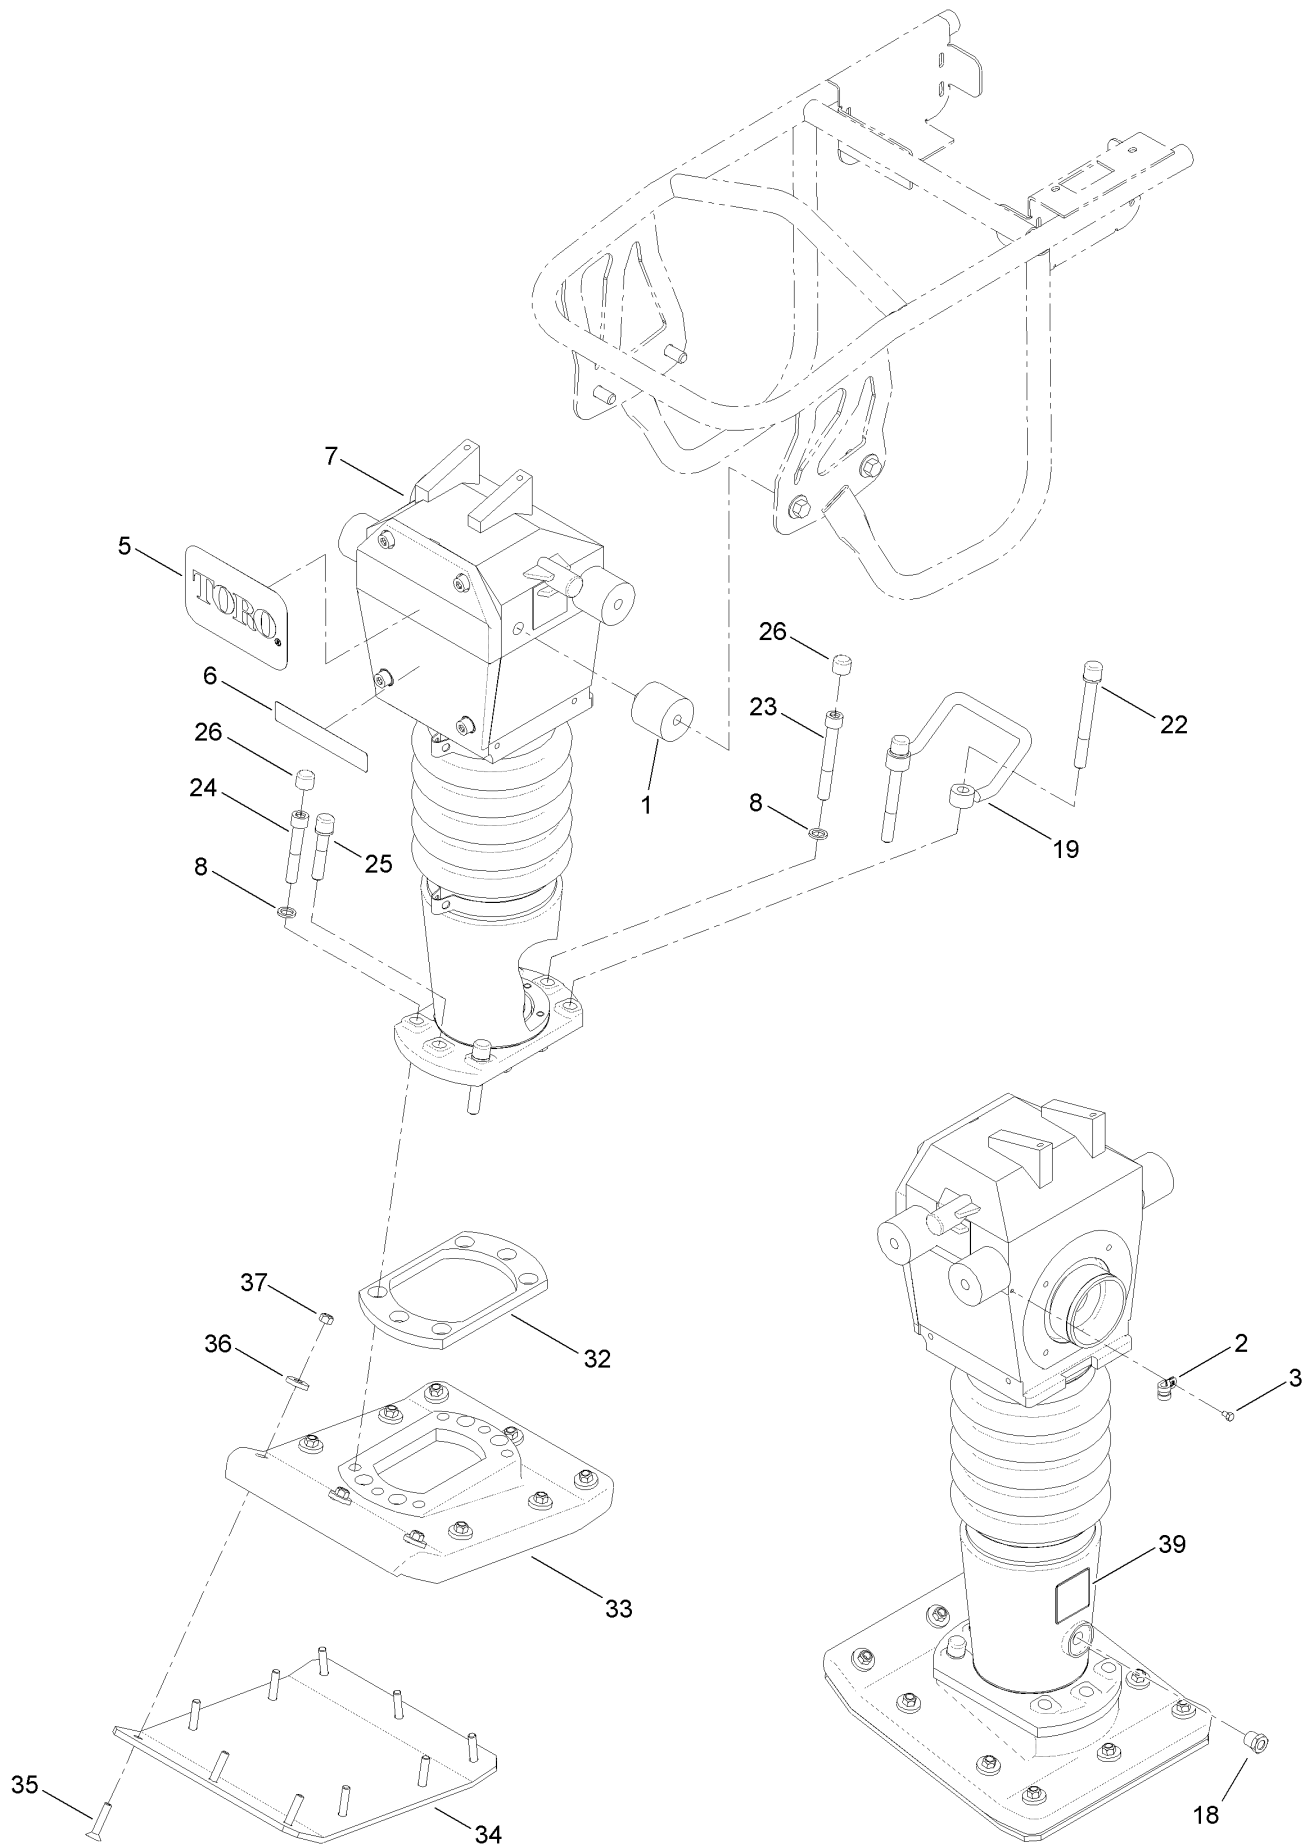

Lower Unit Assembly

Lower Unit Assembly (continued)

<i>Ref.</i>	<i>Part Number</i>	<i>Qty.</i>	<i>Description</i>	<i>Ref.</i>	<i>Part Number</i>	<i>Qty.</i>	<i>Description</i>
1	ST39425	4	Mount-Shock	24	ST80945	2	Screw-HSH
2	ST39509	1	Clamp	25	ST80827	1	Screw-HSH
3	ST81043	1	Screw-HH	26	ST80765	6	Cap-Plastic
5	127-7590	1	Decal	32	ST50370	1	Plate-Spacer, Shoe
6	127-7592	1	Decal	33	ST47302	1	Shoe-Plastic, Medium/Heavy
7		1	Rammer ASM ●	34	ST65024-03	1	Plate-Shoe
8	ST81196	6	Washer-Lock	35	ST80948	10	Screw-HSFH
18	ST34096	1	Plug-Sight, Oil	36	ST26325	10	Washer-Flat
19	ST39480-03	1	Grip-Lift	37	33024-00	10	Nut-Lock, NI
22	ST81193	2	Screw-HSH	39	127-7595	1	Decal-Oil Level
23	ST80946	1	Screw-HSH				

● Not serviced separately