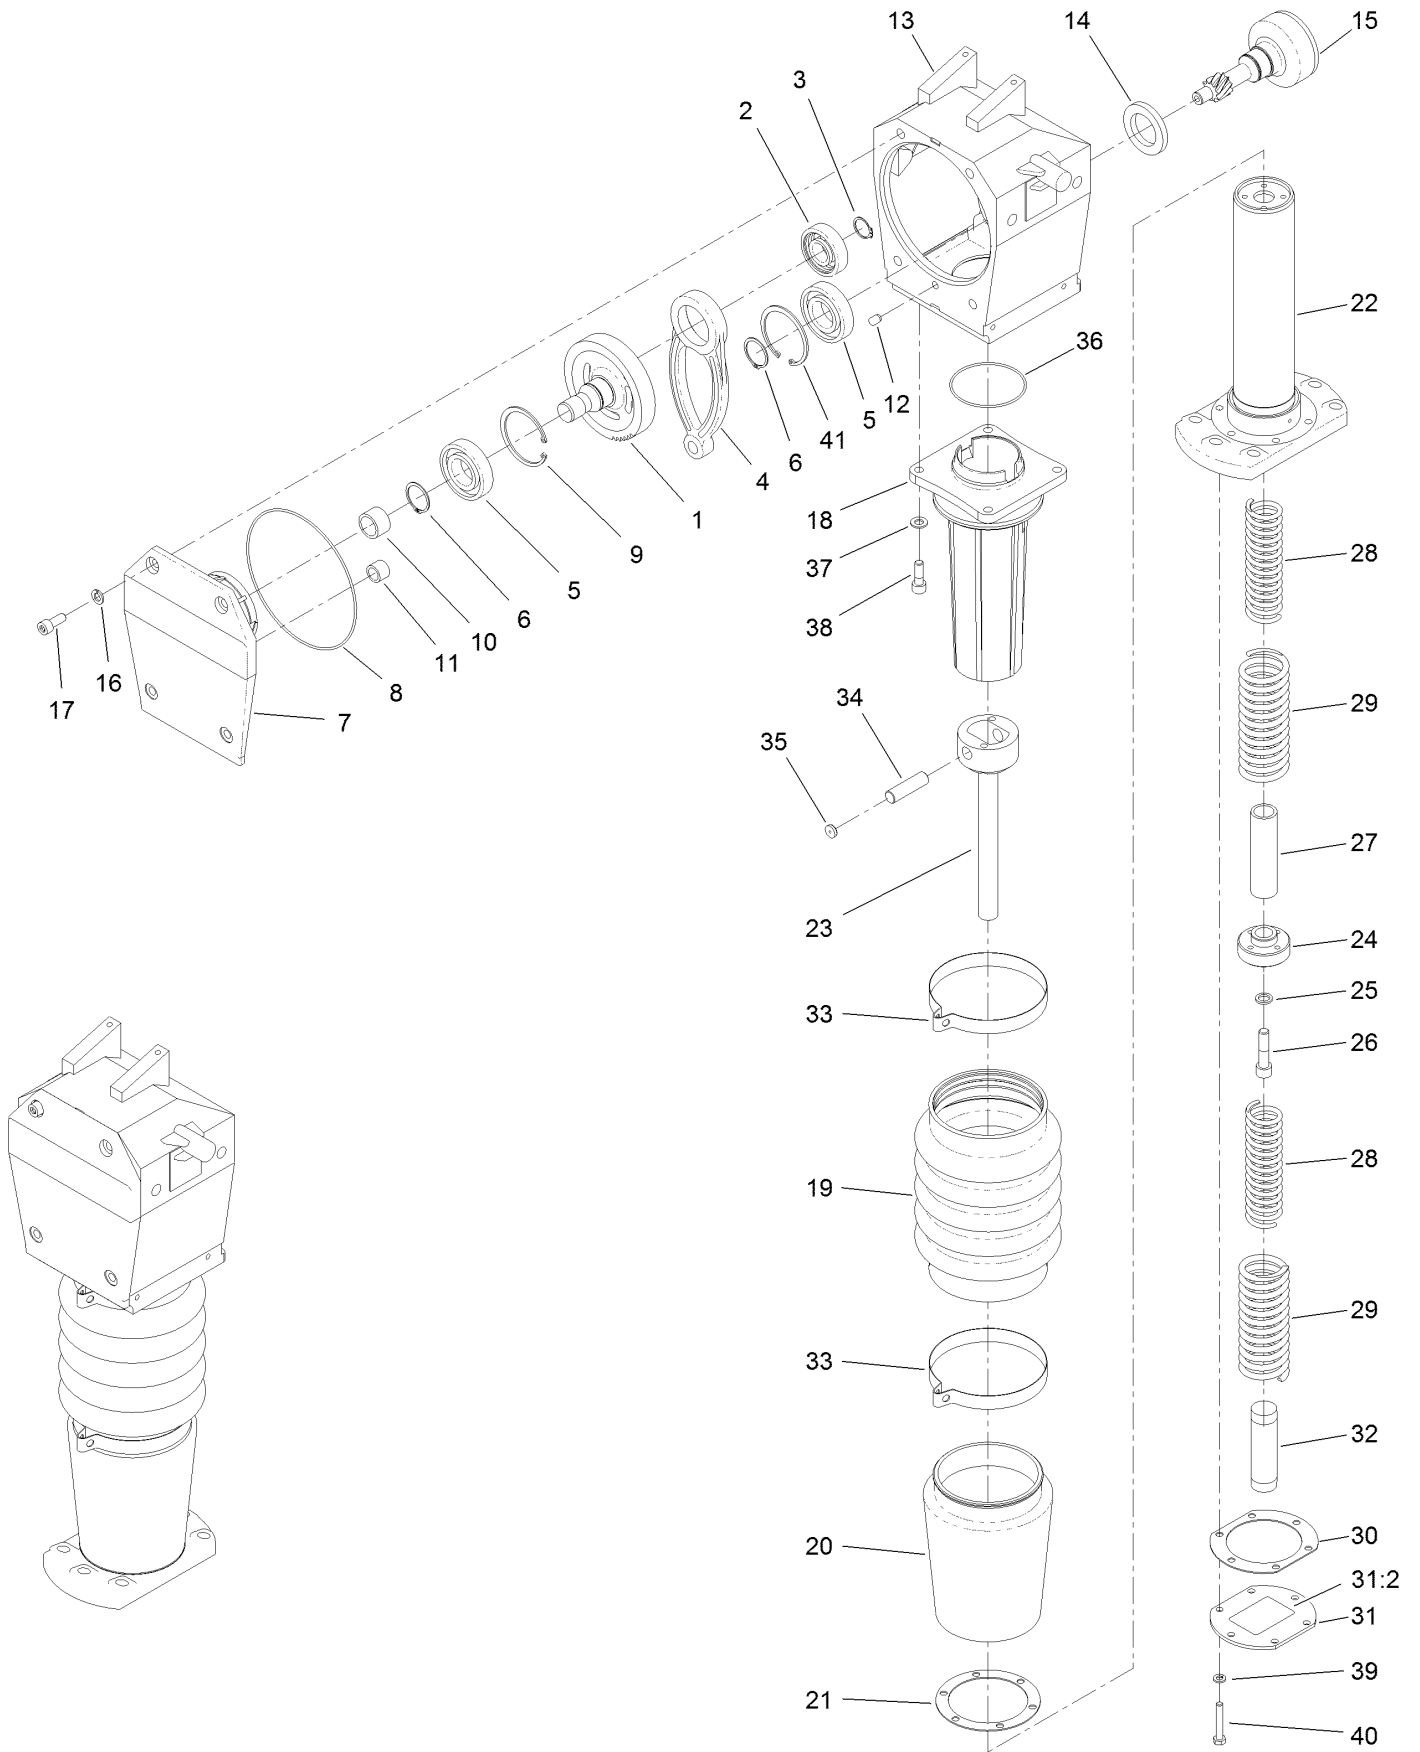

Rammer Assembly

Rammer Assembly (continued)

<i>Ref.</i>	<i>Part Number</i>	<i>Qty.</i>	<i>Description</i>	<i>Ref.</i>	<i>Part Number</i>	<i>Qty.</i>	<i>Description</i>
1	ST39379	1	Gear-Helical	22	125-8675	1	Housing-Spring
2	ST39429	1	Bearing-Ball	23	ST50305	1	Rod-Piston
3	ST39432	1	Ring-External	24	ST50465	1	Puck-Piston
4	ST50302	1	Rod-Connecting	25	ST81196	1	Washer-Lock
5	ST39428	2	Bearing-Ball	26	ST80822	1	Screw-HSH
6	32120-84	2	Ring-Snap, External	27	ST50410	1	Snubber-Spring, Upper
7	ST50294	1	Cover-Front	28	ST50282	2	Spring-Compression, Inner
8	ST39437	1	O-Ring	29	ST50283	2	Spring-Compression, Outer
9	ST50539	1	Ring-Internal	30	ST39390	1	Gasket-Cover, Spring
10	ST39430	1	Bearing-Needle	31	127-2831	1	Bottom Spring Cover ASM
11	ST39431	1	Bearing-Needle	31:2	125-8181	1	Decal-Warning, Spring
12	ST80543	1	Pin	32	ST50411	1	Snubber-Spring, Lower
13	ST50193	1	Gearcase	33	ST39439	2	Clamp-Boot, Stomper
14	ST39435	1	Seal-Shaft	34	ST39436	1	Pin
15	ST50192	1	Pinion	35	ST39401	2	Button-Pin, Captivator
16	42-9600	4	Washer-Lock	36	ST39438	1	O-Ring
17	ST80803	4	Screw-HSH	37	33095-00	4	Washer-Flat
18	ST50281	1	Guide-Tube	38	ST80872	4	Screw-HSH
19	ST50408	1	Boot-Stomper	39	ST80812	6	Washer-Lock
20	ST50409	1	Cover-Housing, Spring	40	33114-050	6	Screw-HH
21	ST39399	1	Gasket-Housing, Spring Cover	41	ST39434	1	Ring-Internal