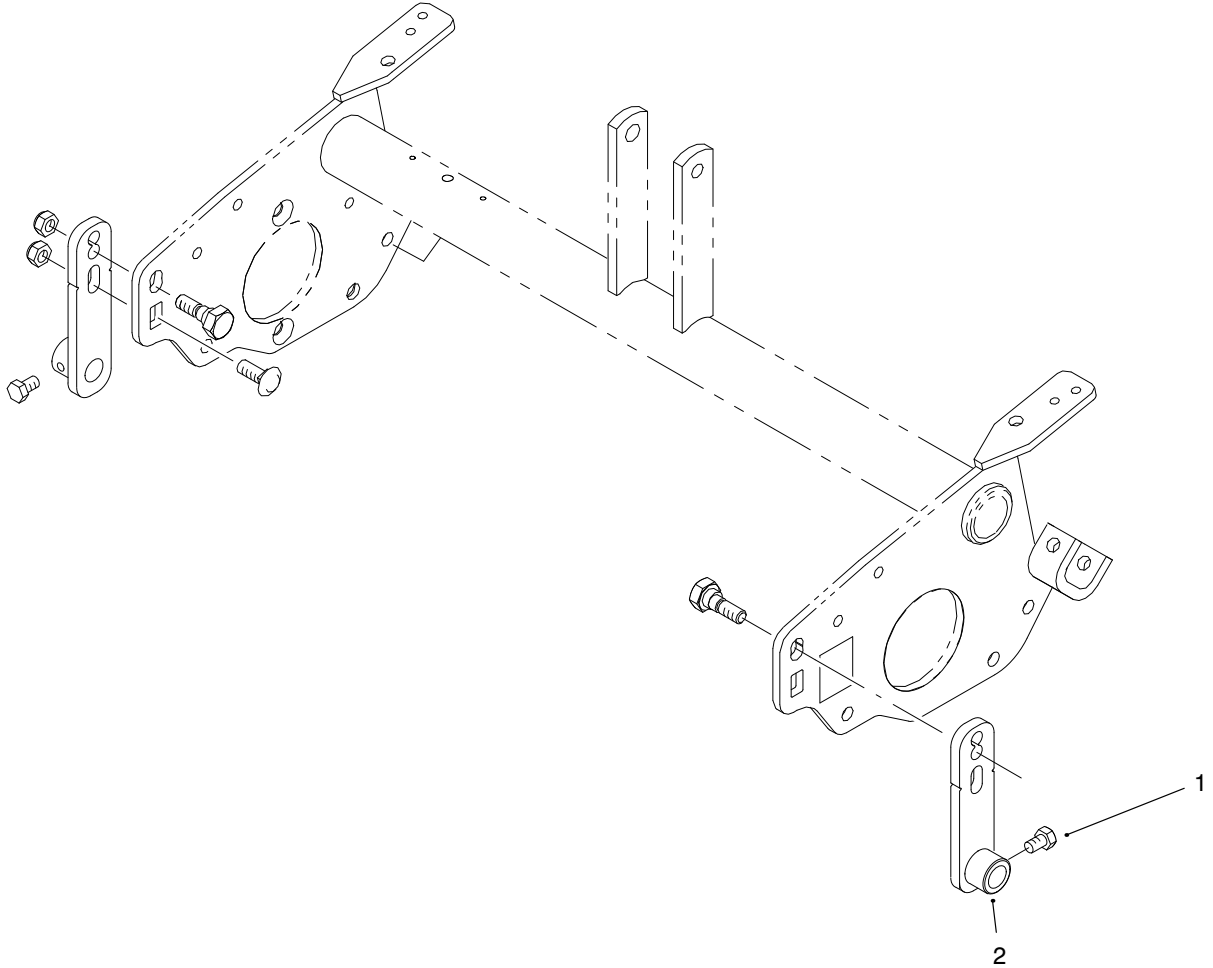

PART NO. 99-1496	PARTS CATALOG
HEIGHT-OF-CUT KIT FOR GREENMASTER® 3200	

T-3099

HEIGHT-OF-CUT KIT ASM

Ref. No.	Part No.	Description	No. Used
1	48-7610	Screw-HH	6

Ref. No.	Part No.	Description	No. Used
2	98-2154	Bracket-Front	6