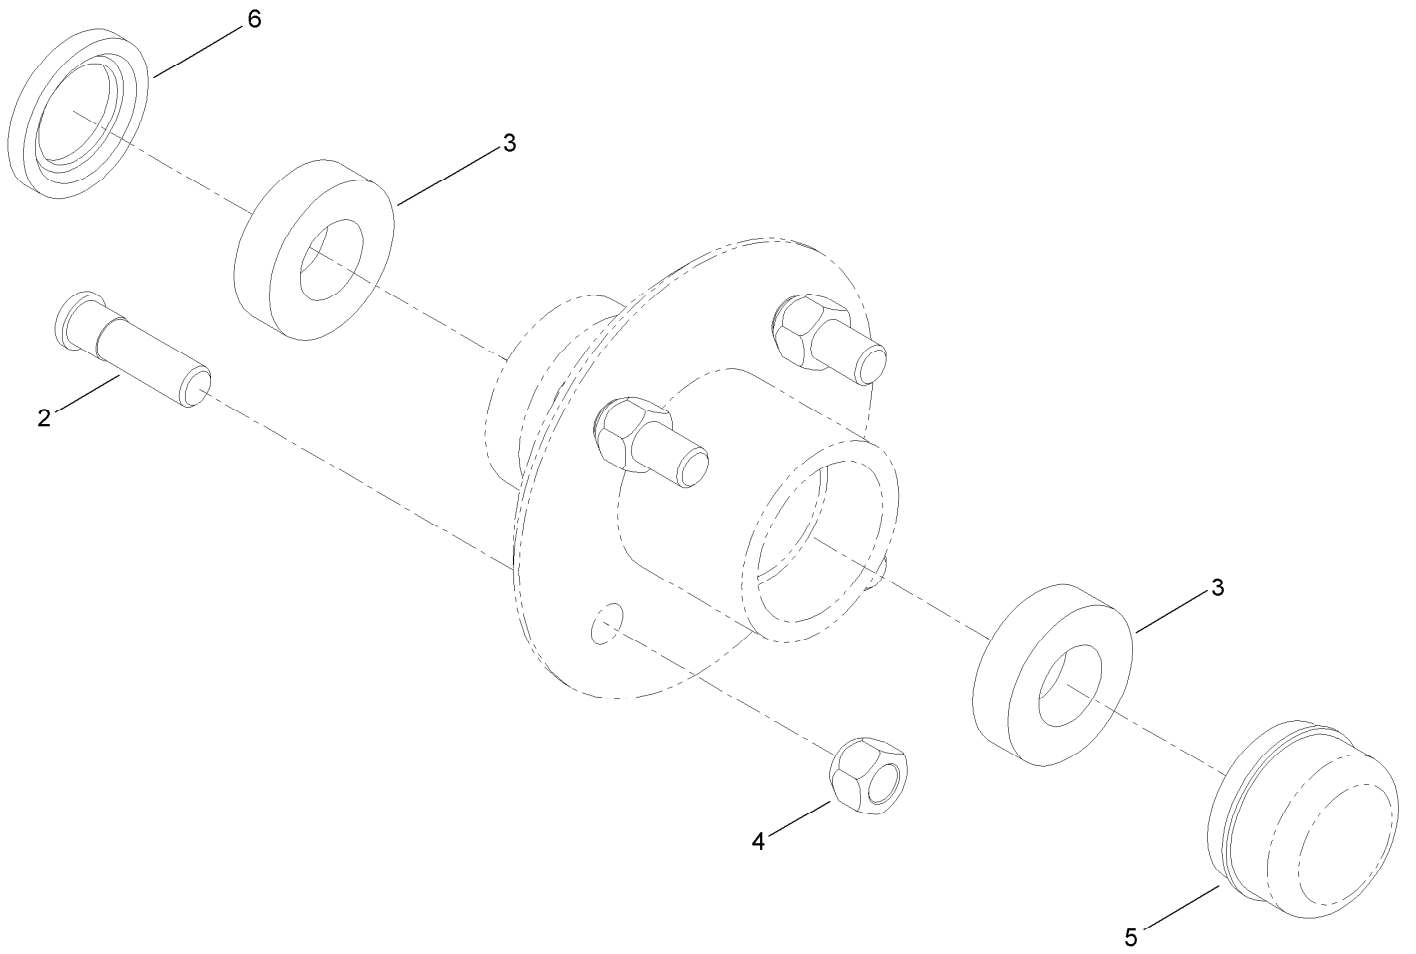

For example, in an illustration, the reference number 2X 37 means that two of the parts identified by reference number 37 are indicated.

Contents

Frame and Yoke Assembly	4
Axle Assembly	6
Hub Assembly No. 125-8171	8
Engine and Drive Assembly	10
Drum Assembly	12
Cowling Assembly	14
Trailer Light Assembly	16
Attachments and Accessories	18

Frame and Yoke Assembly

Frame and Yoke Assembly (continued)

<i>Ref.</i>	<i>Part Number</i>	<i>Qty.</i>	<i>Description</i>	<i>Ref.</i>	<i>Part Number</i>	<i>Qty.</i>	<i>Description</i>
1	127-2814	1	Frame ASM	13	125-6308	1	Yoke ASM
1:2	125-8216	1	Decal-Safety Chain, Towing	13:2	ST32039	2	Bearing
2	ST32032	2	Bushing-Nylon	14	ST27617-03	1	Guard-Brake, Upper
3	ST22029	1	Shaft-Tilt	15	ST80031	4	Screw-HWH
4	ST22096-03	1	Handwheel	16	ST27618-03	1	Guard-Brake, Lower
5	322-10	1	Screw-HH	17	130-2208-03	1	Guard-Pinion
6	ST27619-03	1	Dog-Brake	18	3231-21	2	Screw-CARR
7	3234-24	1	Screw-HHF	19	ST46042	2	Fitting-Grease
8	104-8301	3	Nut-HF, NI	20	ST47001	2	Cap-Plug
9	ST27559-03	2	Bracket-Handle	24	3296-29	1	Nut-Lock, NI
10	ST27621	1	Handle-Brake	26	99-4693	1	Decal
11	3230-2	4	Bolt-CARR	28	125-8175	2	Decal-Grease
12	ST24349-03	2	Trunnion	29	104-8300	4	Nut-HF, NI

Axle Assembly

Axle Assembly (continued)

<i>Ref.</i>	<i>Part Number</i>	<i>Qty.</i>	<i>Description</i>	<i>Ref.</i>	<i>Part Number</i>	<i>Qty.</i>	<i>Description</i>
1	ST26949-03	2	Bracket-Axle, Spring	9	3256-28	2	Washer-Flat
3	99-5107	14	Nut-Lock	10	ST80054	2	Nut
4	ST26971	2	Spring-Leaf	11	3272-13	2	Pin-Cotter
5	100-6116	8	Screw-HHF	12	ST32307	2	Tire And Rim ASM
6	ST26195	2	Bolt-U	13	325-33	2	Screw-HH
7	ST21460-03	1	Axle-Spring	14	ST34972	2	Spring-Coil
8	125-8171	2	Hub ASM				

Hub Assembly No. 125-8171

Hub Assembly No. 125-8171 (continued)

<i>Ref.</i>	<i>Part Number</i>	<i>Qty.</i>	<i>Description</i>
2	ST39190	4	Stud-Wheel
3	ST32233	2	Bearing-Roller
4	ST80045	4	Nut-Lug

<i>Ref.</i>	<i>Part Number</i>	<i>Qty.</i>	<i>Description</i>
5	ST34573	1	Cap-Dust
6	ST32052	1	Seal-Hub, Wheel