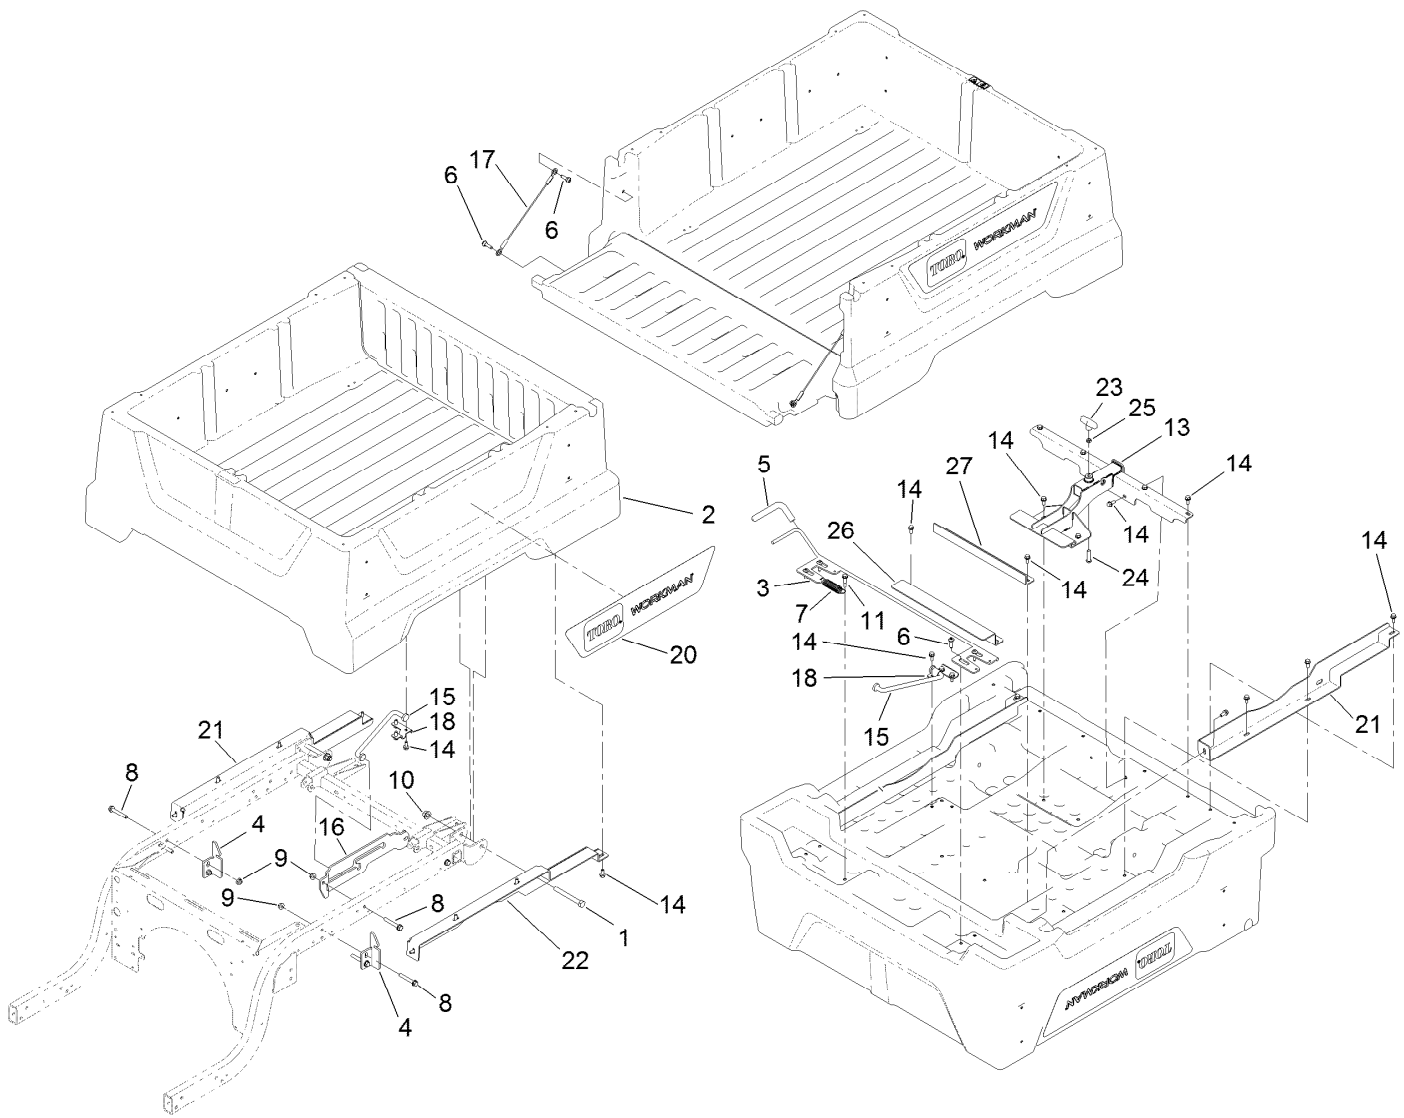

Cargo Bed Assembly

Ref.	Part Number	Qty.	Description
1	325-18	2	Screw-HH
2	131-8592	1	Cargo Bed And Tailgate ASM
3	132-8524	1	Latch
4	127-7428-03	2	Striker-Latch, Bed
5	132-8515	1	Grip-Handle
6	119-2267	8	Screw-Shoulder, BHTF
7	106-5598	1	Spring-Extension
8	3234-39	6	Screw-HHF
9	104-8301	6	Nut-HF, NI
10	99-5107	2	Nut-Lock
11	116-8607	1	Screw-Shoulder
13	132-8523-03	1	Attachment-Quick, Class 1

Ref.	Part Number	Qty.	Description
14	3234-5	25	Screw-HHF
15	132-8517	1	Rod-Prop
16	132-8518	1	Bracket-Rod, Prop
17	121-6343	2	Lanyard-Tailgate
18	132-0839	1	Bracket-U, Prop Rod
20	132-8538	2	Decal-Workman
21	133-3042-03	1	Support-Cargo Bed, RH
22	133-3043-03	1	Support-Cargo Bed, LH
23	133-3056	1	Handle-T
24	95-3857	1	Screw-HSBH
25	3218-3	1	Nut-Jam
26	133-3099-03	1	Brace-Bed, Extended
27	132-8526-03	1	Brace-Middle, Bed