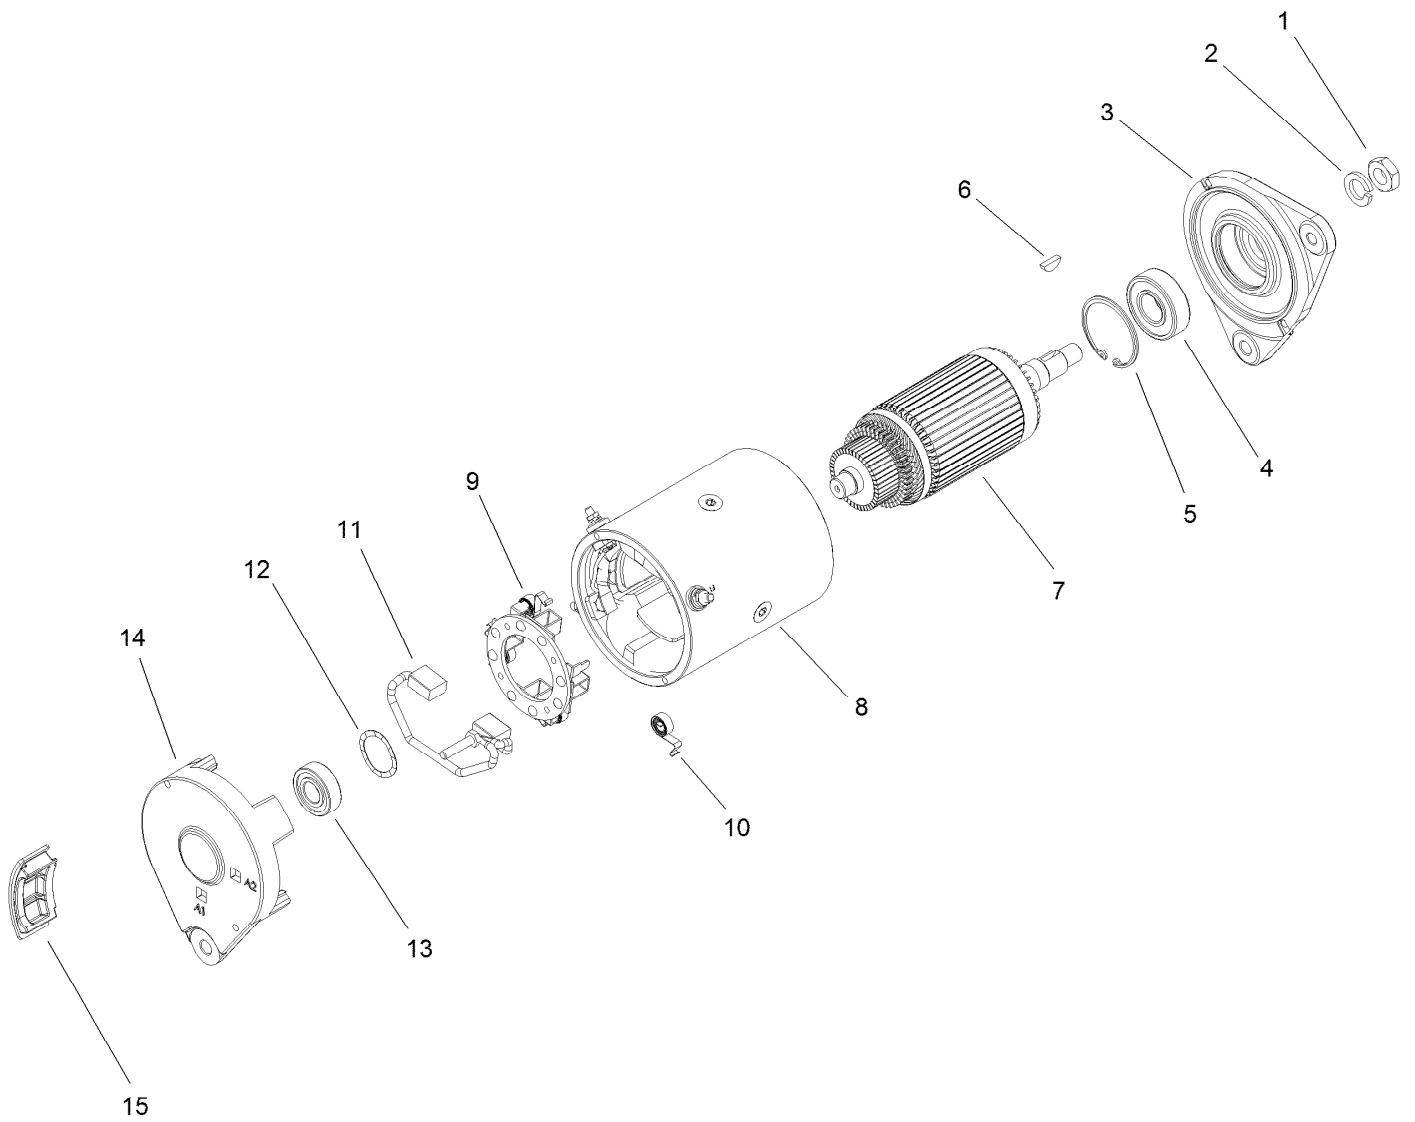

Parts in service assemblies have reference numbers in the form a:b. The a represents the reference number of the entire service assembly and the b represents a sequential number unique to each part within the service assembly.

● Not serviced separately

Engine Assembly

Ref.	Part Number	Qty.	Description	Ref.	Part Number	Qty.	Description
1	131-8520-03	1	Arm-Swing	22	3234-42	1	Screw-HHF
2	131-8503-03	1	Bracket-Starter/Generator	23	3234-39	1	Screw-HHF
3	3230-23	4	Screw-CARR	24	131-8501-03	1	Bar-Spanner
4	104-8300	9	Nut-HF, NI	25	95-4184	6	Screw-HHF
5	131-8444	1	Starter/Generator ASM	26	32180-030	1	Clip-Tie
6	65-8270	1	Washer	27	95-5806	1	Bracket-Mounting
7	119-4036	2	Screw-HHF	28	99-7120	1	Air Cleaner ASM
8	3234-29	1	Screw-HHF	29	136-7859	1	Rain Cap Kit
9	121-6277	1	Pulley-Drive	29:1	1-643009	1	Clamp-Hose
10	119-6011	1	Secondary Clutch ASM	30	3234-36	2	Screw-HHF
11	104-6563	1	Washer-Stepped	31	131-8489	1	Hose-Intake, Air
12	119-0723	1	Screw-HH, Lock	32	2412-111	1	Clamp
13	131-8329	1	Bracket-Muffler	33	2412-92	1	Clamp-Hose
14	70-8470	2	Screw-HH	34	131-8500	1	Primary Clutch ASM
15	137-9893	1	Engine-Kohler, Ech440	35	3256-25	1	Washer-Flat
16	3234-19	4	Screw-HHF	36	131-8521	1	Screw-HH
17	104-8301	6	Nut-HF, NI	37	131-8567	1	Belt-Variable
18	136-6304	1	Manifold-Exhaust	38	94-8803	1	V-Belt, Impeller
19	131-8332	1	Pipe-Intermediate	39	131-8505	1	Bracket-Throttle
20	131-8334	1	Muffler	40	131-8524	1	Bushing-Flange
21	104-6478	4	Spring-Extension	41	131-8504	1	Lever-Throttle

Engine Assembly (continued)

<i>Ref.</i>	<i>Part Number</i>	<i>Qty.</i>	<i>Description</i>	<i>Ref.</i>	<i>Part Number</i>	<i>Qty.</i>	<i>Description</i>
42	3256-55	1	Washer-Flat	49	2412-105	1	Clamp-Tube, Double
43	110-2619	1	Keeper-Spring	50	127-8860	1	Cable-Accelerator
44	99-7847	1	Ball-Stud	52	137-9984	1	Decal-Load, Towing
45	71-5470	1	Spring-Brake	54	136-6348	1	Sensor-O2
47	33104-016	2	Screw-HHF	55	32180-226	1	Clip-Edge, Parallel W/Tie
48	33103-020	1	Screw-HHF				