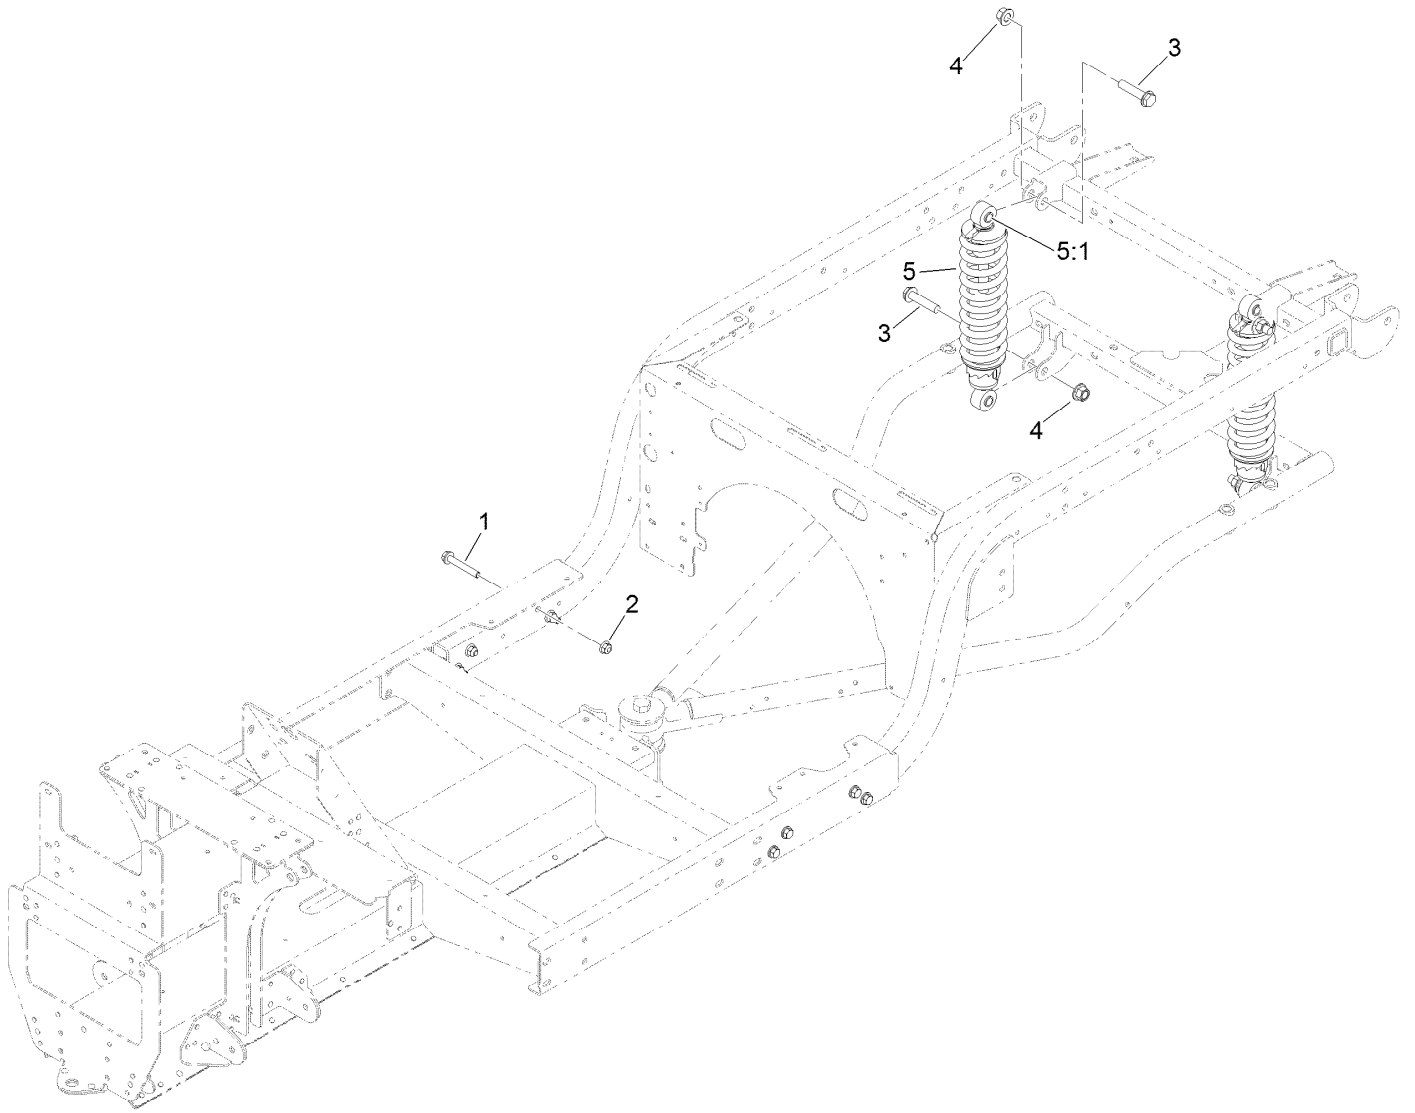

Frame Mount and Rear Shock/Spring Assembly

<i>Ref.</i>	<i>Part Number</i>	<i>Qty.</i>	<i>Description</i>
1	3234-39	8	Screw-HHF
2	104-8301	8	Nut-HF, NI
3	3234-46	4	Screw-HHF
4	99-5107	4	Nut-Lock
5	131-3455	2	Shock/Spring ASM
5:1	131-8574	2	Isolator-Shock