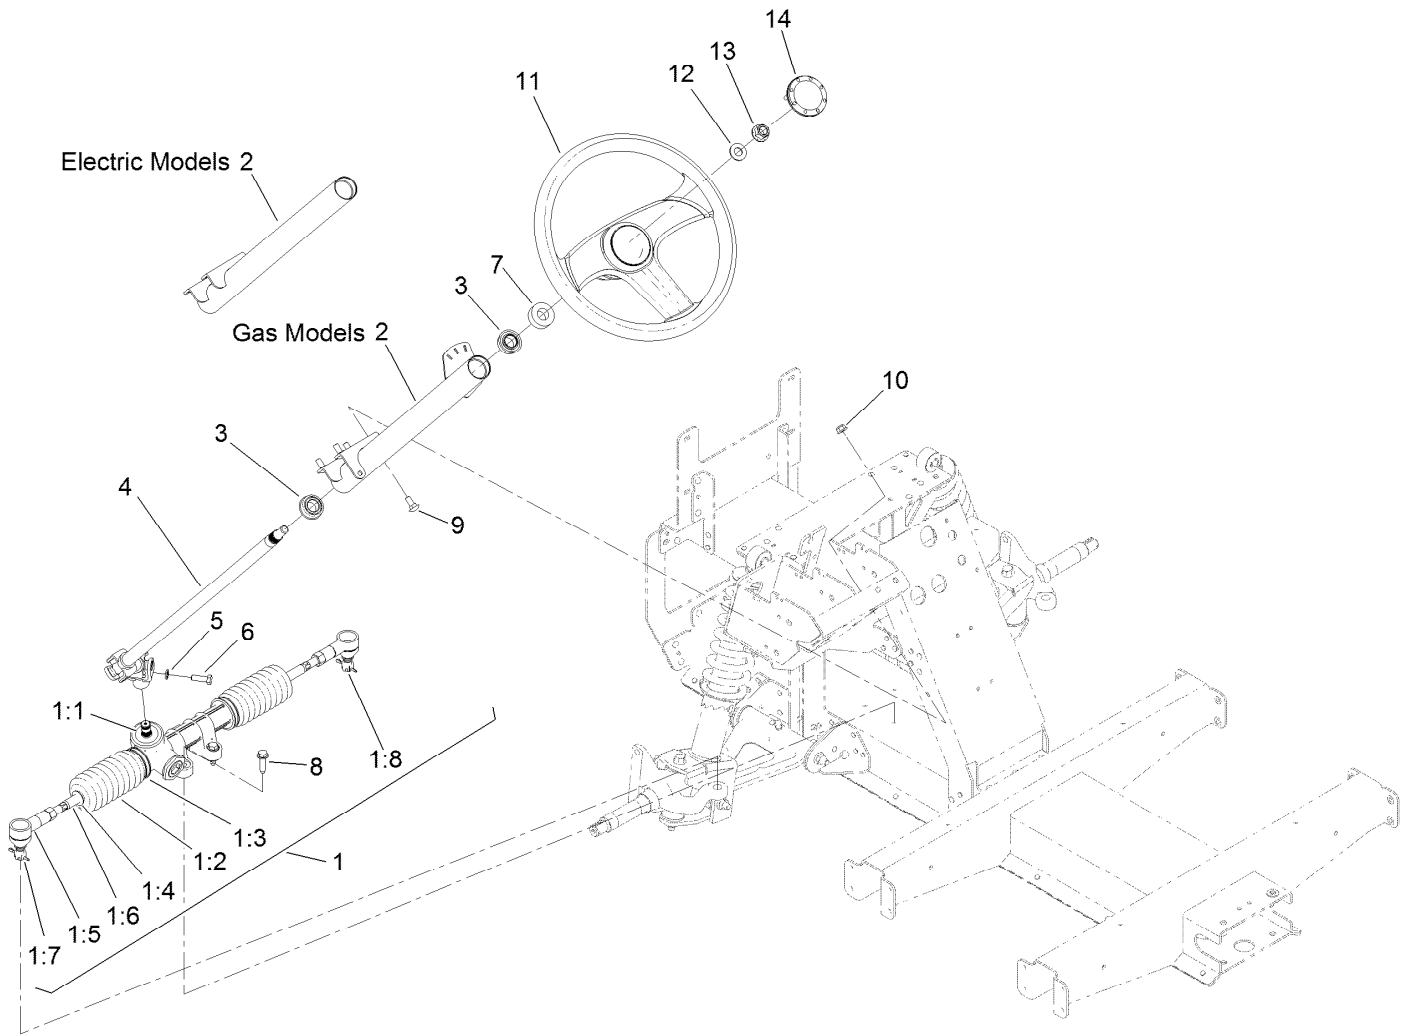

Steering Assembly

Ref.	Part Number	Qty.	Description	Ref.	Part Number	Qty.	Description
1	127-8797	1	Steering Rack ASM	4	127-8804	1	Shaft-Steering
1:1	133-0607	1	Seal-Shaft	5	3253-4	1	Washer-Lock
1:2	133-0606	2	Bellows	6	116-3515	1	Screw-HH, Special
1:3	133-0605	2	Clamp-Bellows, Inner	7	21-9260	1	Cover-Dust
1:4	133-0604	2	Clamp-Bellows, Outer	8	32144-49	4	Screw-HWHTF
1:5	133-0602	2	End-Rod, Track	9	3230-1	4	Bolt-CARR
1:6	133-0601	2	Rod-Tie, Track	10	104-8300	4	Nut-HF, NI
1:7	3272-42	2	Pin-Cotter	11	131-0957	1	Wheel-Steering
1:8	137-9891	2	Nut-Slotted, Ball Joint	12	3256-26	1	Washer-Flat
2	127-8799-03	1	Steering Column ASM	13	99-5107	1	Nut-Lock
3	112-3262	2	Bearing	14	131-3630	1	Cap-Wheel, Steering