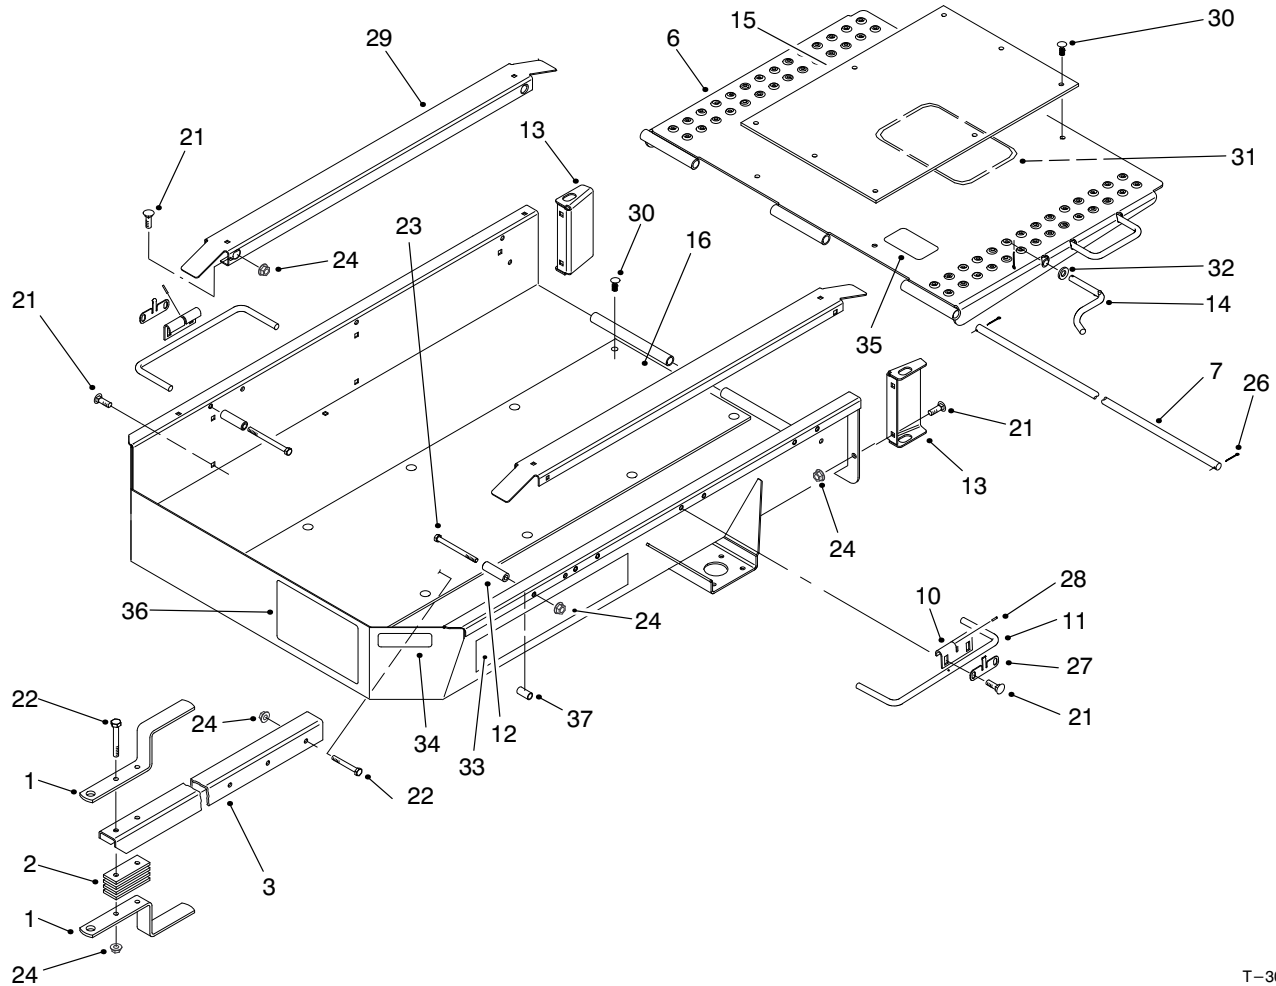

MODEL NO. 04240-90001 & UP	PARTS CATALOG
TOW BEHIND TRAILER TRANS PRO 100	

T-3056-2

TRAILER BED ASM

Ref. No.	Part No.	Description	No. Used
1	98-8779	Hitch- Trailer	2
2	98-8780	Spacer- Hitch	4
3	99-4543	Tongue- Trailer	1
6	98-8770	Ramp- Trailer	1
7	98-8759	Rod- Hinge	1
10	98-8755	Bracket- Rod	4
11	98-8696	Rod- Wheel, Large	4
12	98-8756	Spacer- Stop	2
13	98-8761	Guide- Wheel	2
14	98-8754	Latch- Ramp	1
15	98-8775	Mat- Ramp	1
16	98-8776	Mat- Bed	1
21	3231-21	Bolt- CARR	20
22	323-13	Screw- HH	4

Ref. No.	Part No.	Description	No. Used
23	323-38	Screw- HH	2
24	32128-36	Nut- Hex. Flange	26
26	3272-7	Pin- Cotter	3
27	98-8697	Spring- Latch	4
28	99-4536	Pin- Grooved	4
29	98-8677	Insert- Standard	2
30	99-4515	Fastener- Panel	20
31	66-1210	Decal- Toro	1
32	3256-26	Washer- Flat	1
33	98-8694	Decal- Trans Pro 100	2
34	98-8687	Decal- Caution (Tire)	1
35	98-8676	Decal- Caution	1
36	98-8688	Decal- Caution	1
37	98-8777	Spacer	2

*Not Illustrated

T-3057-2

WHEEL ASM

Ref. No.	Part No.	Description	No. Used
1	3231-22	Bolt-CARR	8
2	98-8766	Axle (Incl. Ref. #19)	2
3	99-4599	Seal-Grease	2
4	254-94	Cone-Bearing	4
5	254-72	Race-Bearing	4
6	99-4502	Hub	2
7	99-4505	Washer-D Type	2
8	99-4509	Washer-Tang	2
9	99-4508	Nut-Castle	2
10	99-4503	Cap-Grease	2
11	99-4504	Plug-Cap, Grease	2

Ref. No.	Part No.	Description	No. Used
12	99-4506	Tire	2
13	99-4507	Rim	2
14	242-50	Nut	8
15	232-27	Stem-Valve	2
16	99-4512	Stud-Hub	8
17	32128-36	Nut-Hex. Flange	8
19	302-58	Fitting-Lube	2
*	98-8691	Asm-Wheel (Incl. Ref. #12-13 & 15)	2
*	98-8690	Asm-Hub (Incl. Ref. #3-11, 14 & 16)	2
*	232-47	Inner Tube (Optional)	2