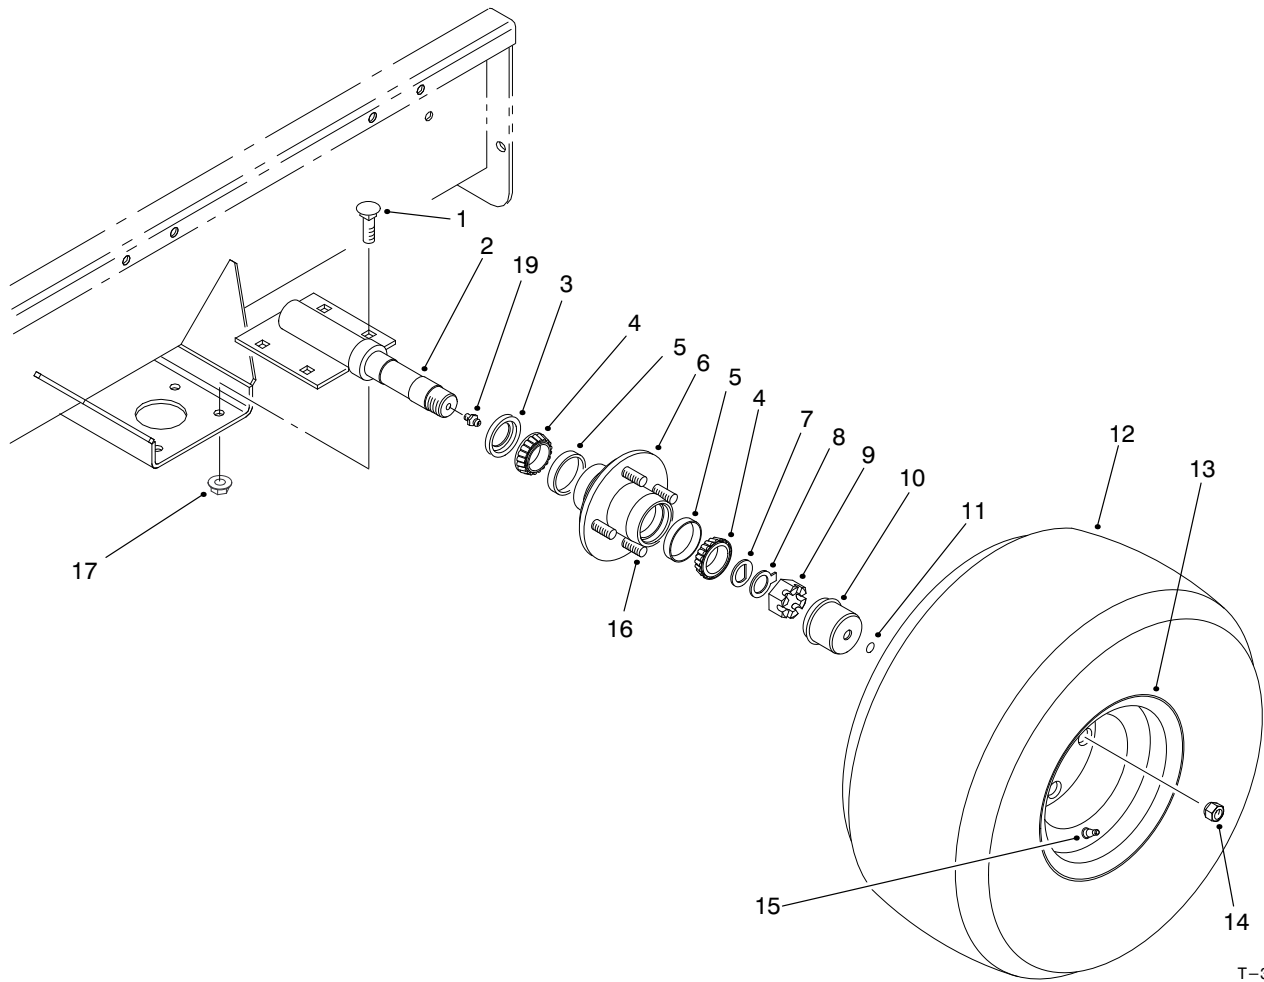

MODEL NO. 04240-90001 & UP	PARTS CATALOG
TOW BEHIND TRAILER TRANS PRO 100	

T-3056-2

TRAILER BED ASM

Ref. No.	Part No.	Description	No. Used
1	98-8779	Hitch- Trailer	2
2	98-8780	Spacer- Hitch	4
3	99-4543	Tongue- Trailer	1
6	98-8770	Ramp- Trailer	1
7	98-8759	Rod- Hinge	1
10	98-8755	Bracket- Rod	4
11	98-8696	Rod- Wheel, Large	4
12	98-8756	Spacer- Stop	2
13	98-8761	Guide- Wheel	2
14	98-8754	Latch- Ramp	1
15	98-8775	Mat- Ramp	1
16	98-8776	Mat- Bed	1
21	3231-21	Bolt- CARR	20
22	323-13	Screw- HH	4

Ref. No.	Part No.	Description	No. Used
23	323-38	Screw- HH	2
24	32128-36	Nut- Hex. Flange	26
26	3272-7	Pin- Cotter	3
27	98-8697	Spring- Latch	4
28	99-4536	Pin- Grooved	4
29	98-8677	Insert- Standard	2
30	99-4515	Fastener- Panel	20
31	66-1210	Decal- Toro	1
32	3256-26	Washer- Flat	1
33	98-8694	Decal- Trans Pro 100	2
34	98-8687	Decal- Caution (Tire)	1
35	98-8676	Decal- Caution	1
36	98-8688	Decal- Caution	1
37	98-8777	Spacer	2

*Not Illustrated

T-3057-2

WHEEL ASM

Ref. No.	Part No.	Description	No. Used
1	3231-22	Bolt-CARR	8
2	98-8766	Axle (Incl. Ref. #19)	2
3	99-4599	Seal-Grease	2
4	254-94	Cone-Bearing	4
5	254-72	Race-Bearing	4
6	99-4502	Hub	2
7	99-4505	Washer-D Type	2
8	99-4509	Washer-Tang	2
9	99-4508	Nut-Castle	2
10	99-4503	Cap-Grease	2
11	99-4504	Plug-Cap, Grease	2

Ref. No.	Part No.	Description	No. Used
12	99-4506	Tire	2
13	99-4507	Rim	2
14	242-50	Nut	8
15	232-27	Stem-Valve	2
16	99-4512	Stud-Hub	8
17	32128-36	Nut-Hex. Flange	8
19	302-58	Fitting-Lube	2
*	98-8691	Asm-Wheel (Incl. Ref. #12-13 & 15)	2
*	98-8690	Asm-Hub (Incl. Ref. #3-11, 14 & 16)	2
*	232-47	Inner Tube (Optional)	2