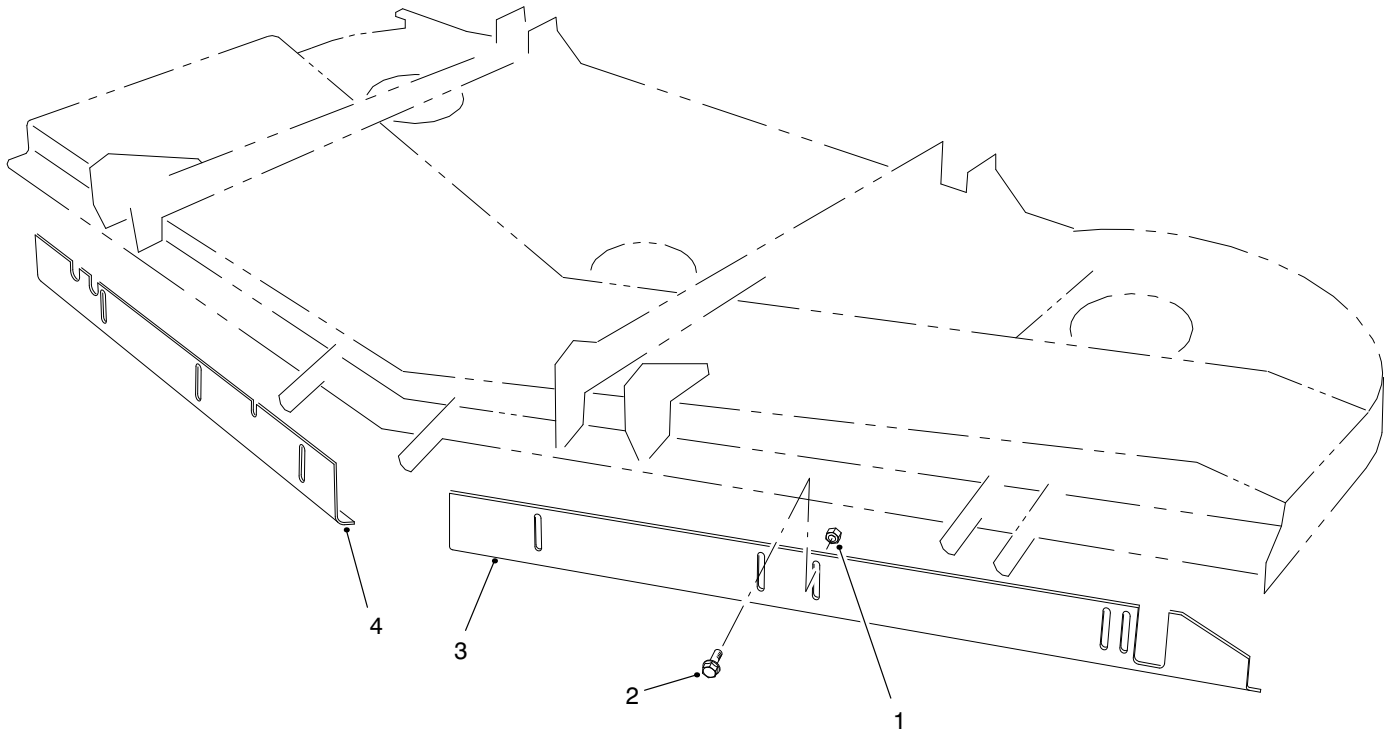

PART NO. 99-5151	PARTS CATALOG
KIT - 62" BAFFLE	
FOR MODEL NO. 30564, 30162 & 30551 CUTTING UNITS	

T-1212-1

BAFFLE KIT ASM

Ref. No.	Part No.	Description	No. Used
1	32128-20	Nut-Flange	6
2	3234-5	Screw-HHF	6

Ref. No.	Part No.	Description	No. Used
3	99-5152	Baffle-Front, LH	1
4	82-8820	Baffle-Front, RH	1