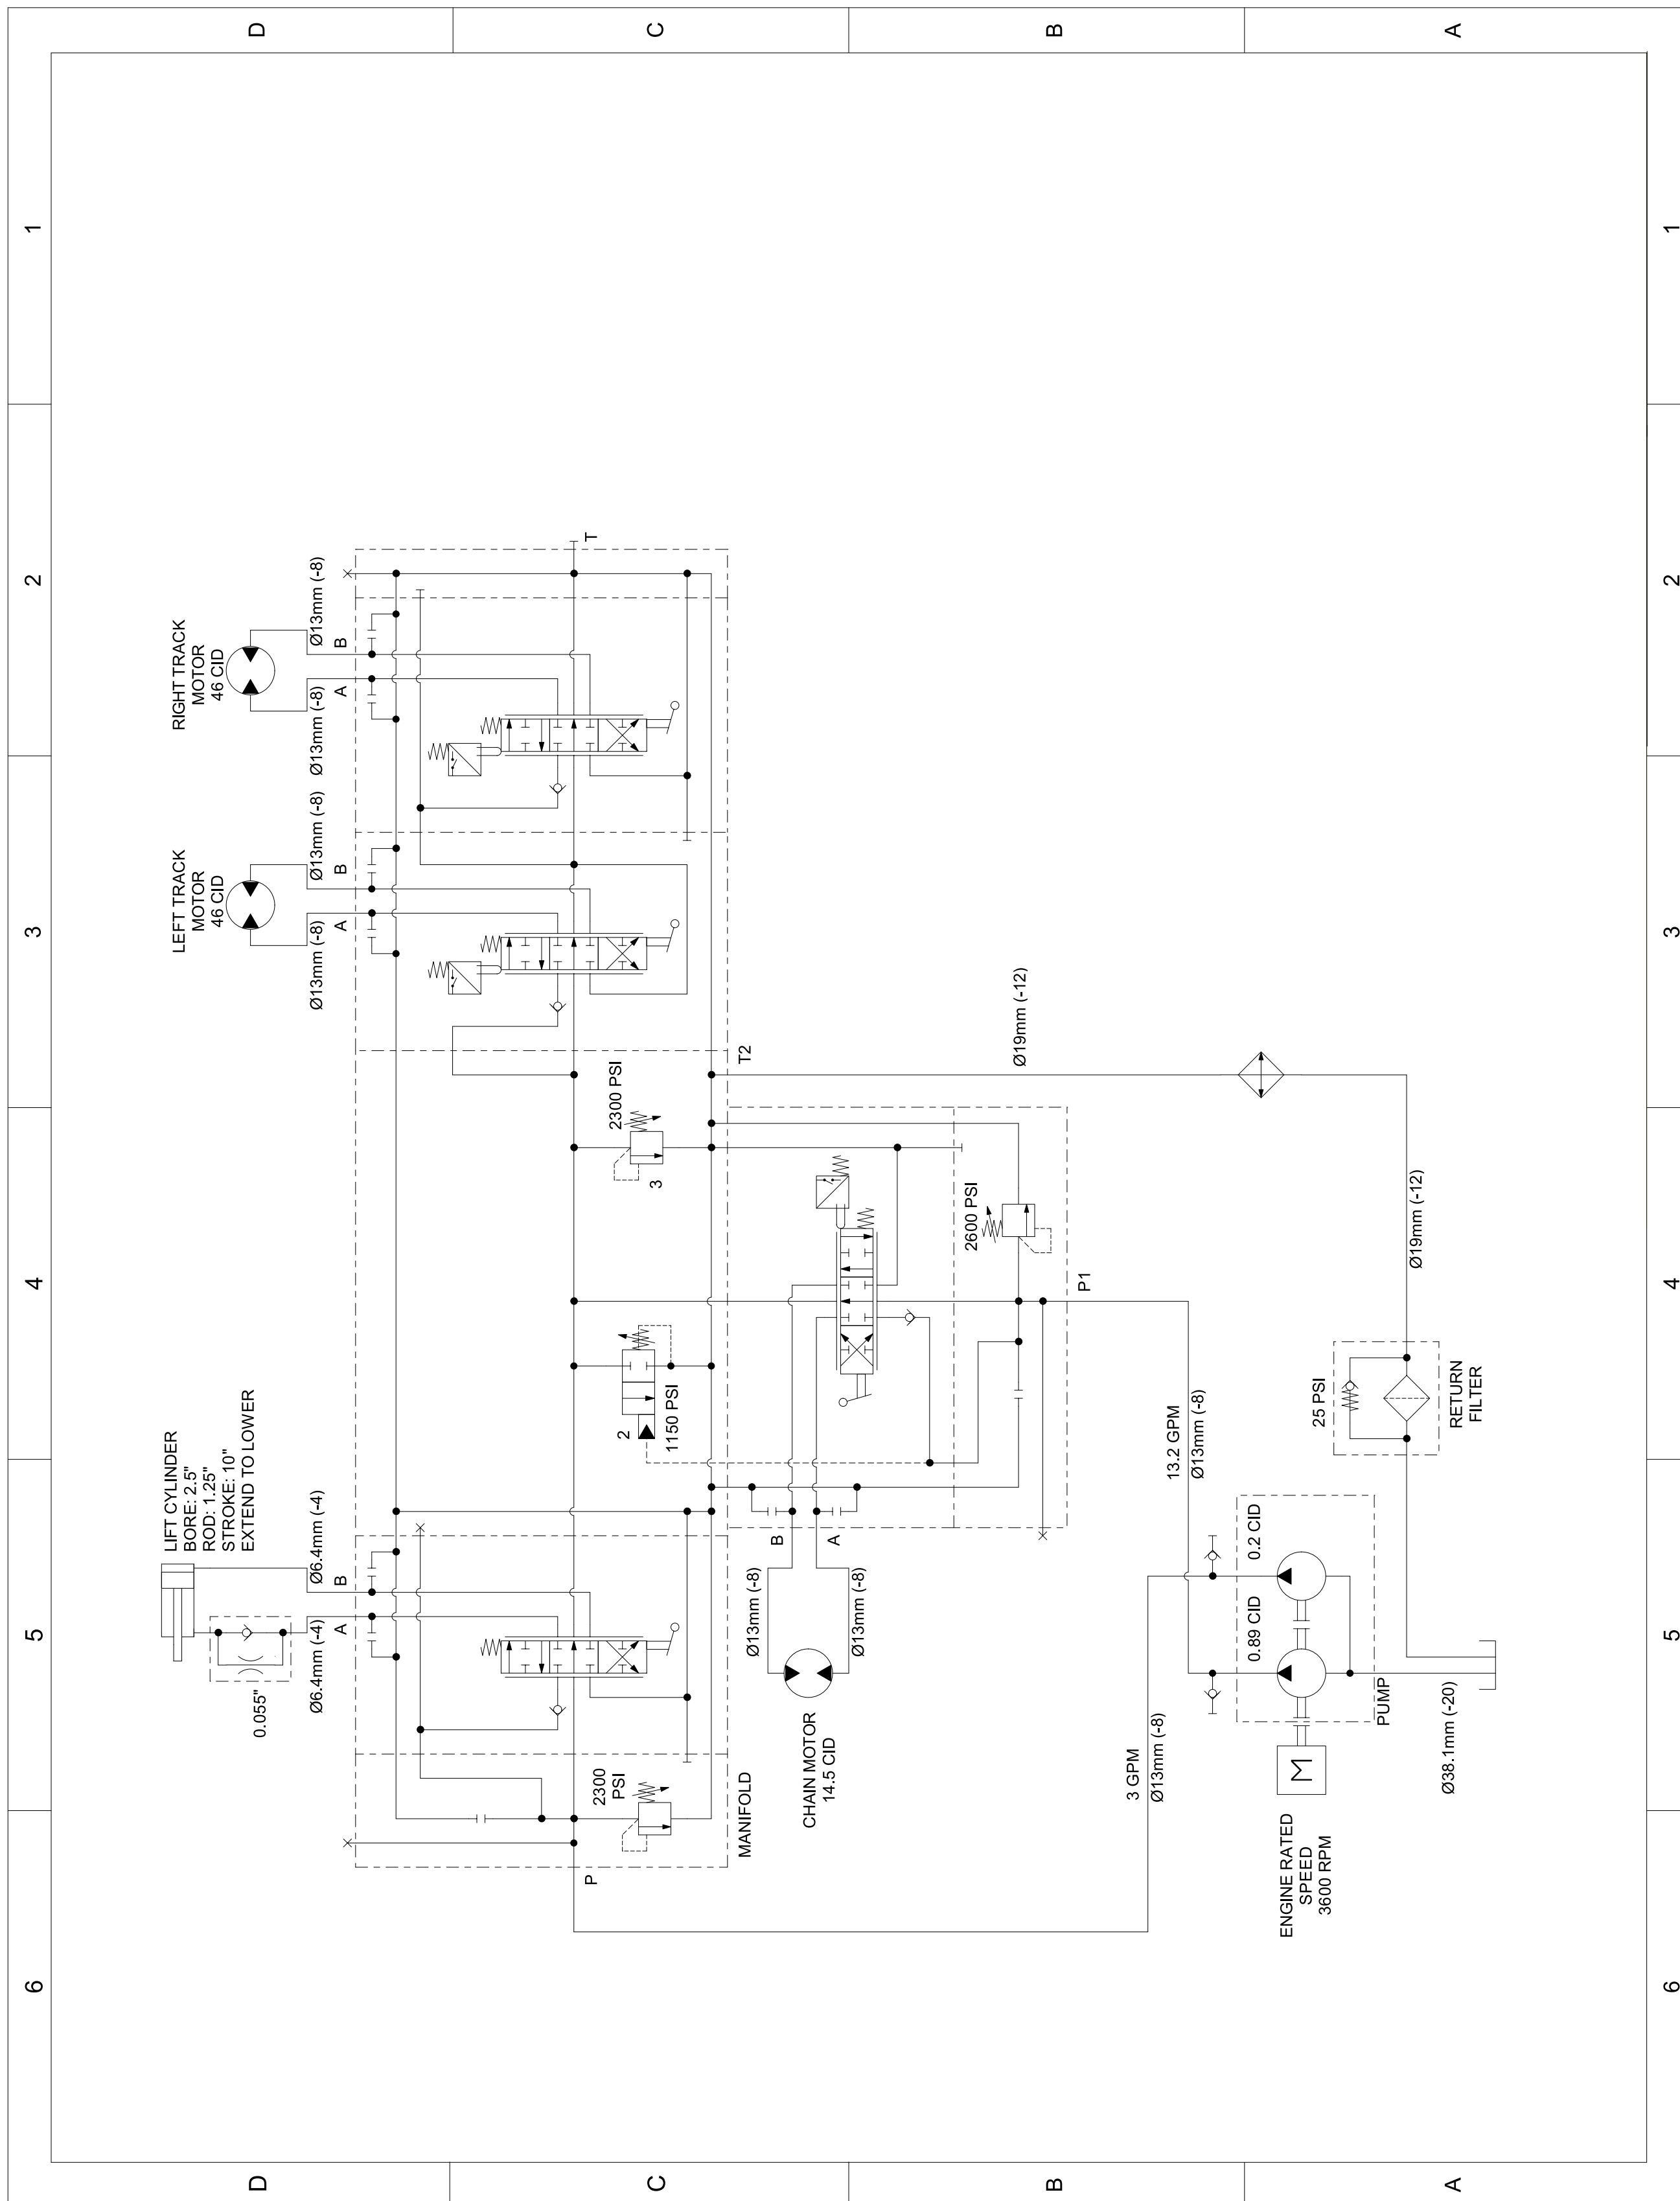

TRX-250 or TRX-300 Trencher

Model No. 22983—Serial No. 40000000 and Up
 Model No. 22983G—Serial No. 40000000 and Up
 Model No. 22983HD—Serial No. 40000000 and Up
 Model No. 22984—Serial No. 40000000 and Up

Hydraulic Schematic

Model No. 22983, 22983G, 22983HD, 22984
 139-1258 Rev A
 1 of 1

g272559