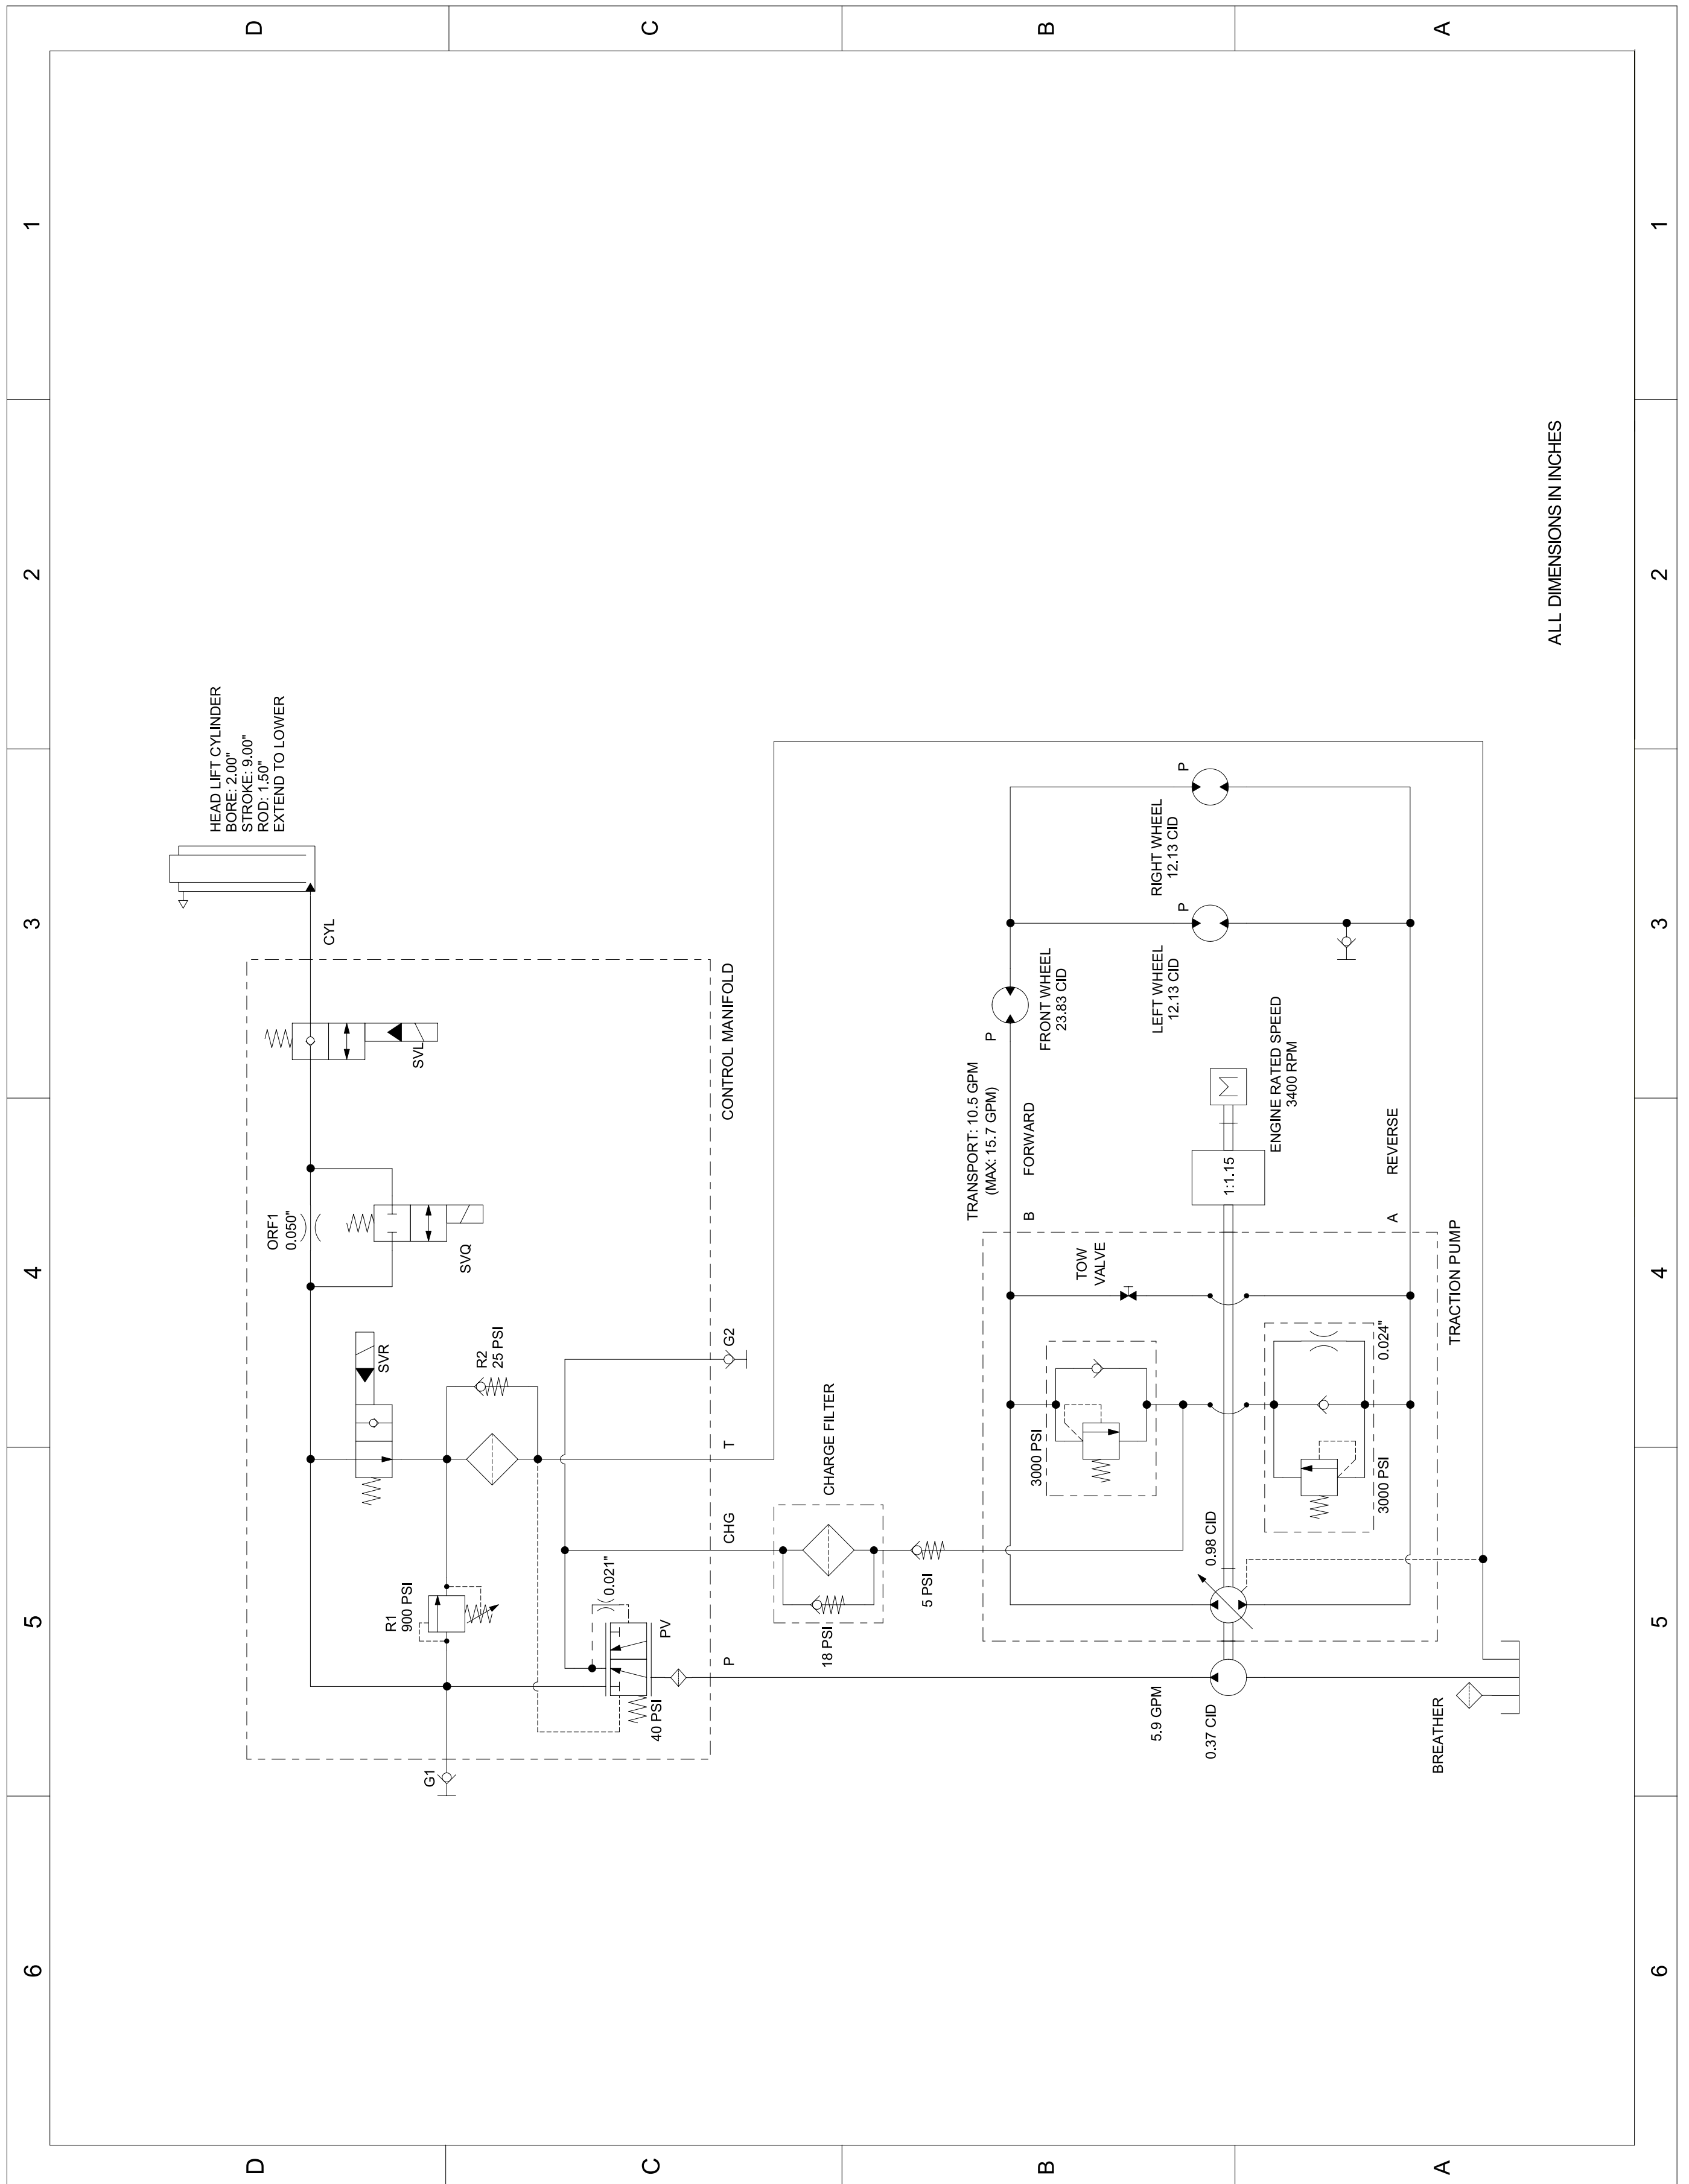

**ProCore® 648 Aerator**

Model No. 09200—Serial No. 316000611 and Up

Hydraulic Schematic

Model No. 09200  
131-4899 Rev A  
1 of 1

ALL DIMENSIONS IN INCHES