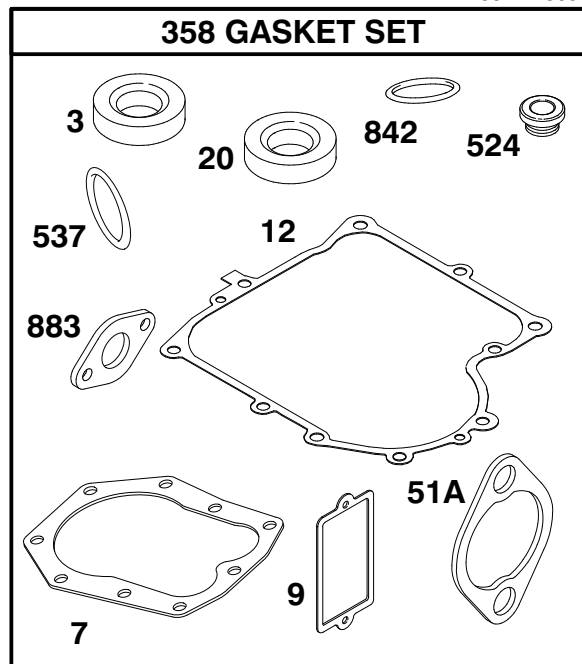

Assemblies include all parts shown in frames.

ENGINE BRIGGS & STRATTON MODEL 195707-0421-E1

Ref. No.	Part No.	Description	No. Used
★3	391086	Seal-Oil	1
†★7	272163	Gasket-Cylinder Head	1
†★9	27803	Gasket-Breather	1
★12	271701	Gasket-Crankcase (.015" Thick, Std.)	1
★	27876	Gasket-Crankcase (.005" Thick)	1
★	27877	Gasket-Crankcase (.009" Thick)	1
★20	391086	Seal-Oil	1
◆●51	272465	Gasket-Carburetor Elbow	1
†★51A	272554	Gasket-Carb. Mtg.	1
●95	94098	Screw-Slotted	1
●104	231789	Pin-Float Hinge	1
●105	231855	Valve-Needle	1
●106	231854	Seat-Inlet	1

Ref. No.	Part No.	Description	No. Used
121	497535	Carburetor Kit	1
●127		Plug-Welch	1
		Note: Sold in Kit Only.	
◆●137	281165	Gasket-Float Bowl	1
◆●138	281164	Washer	1
358	299577	Gasket Set	1
★524	281370	Grommet	1
★537	281106	Gasket-Air Cleaner	1
●634	494453	Seal-Choke Shaft	1
●634A	494455	Seal-Choke Shaft	1
★842	270920	Seal-O-Ring	1
†★883	272309	Gasket-Exhaust	1
977	494385	Gasket Set-Carburetor	1
◆987	281166	Seal-Throttle Shaft	1
1095	498536	Gasket Set-Valve Overhaul	1

★ Included in Gasket Set-Part No. 299577.
● Included in Carburetor Kit-Part No. 497535.

◆ Included in Carburetor Gasket Set-Part No. 494385.
† Included in Valve Overhaul Gasket Set-Part No. 498536.