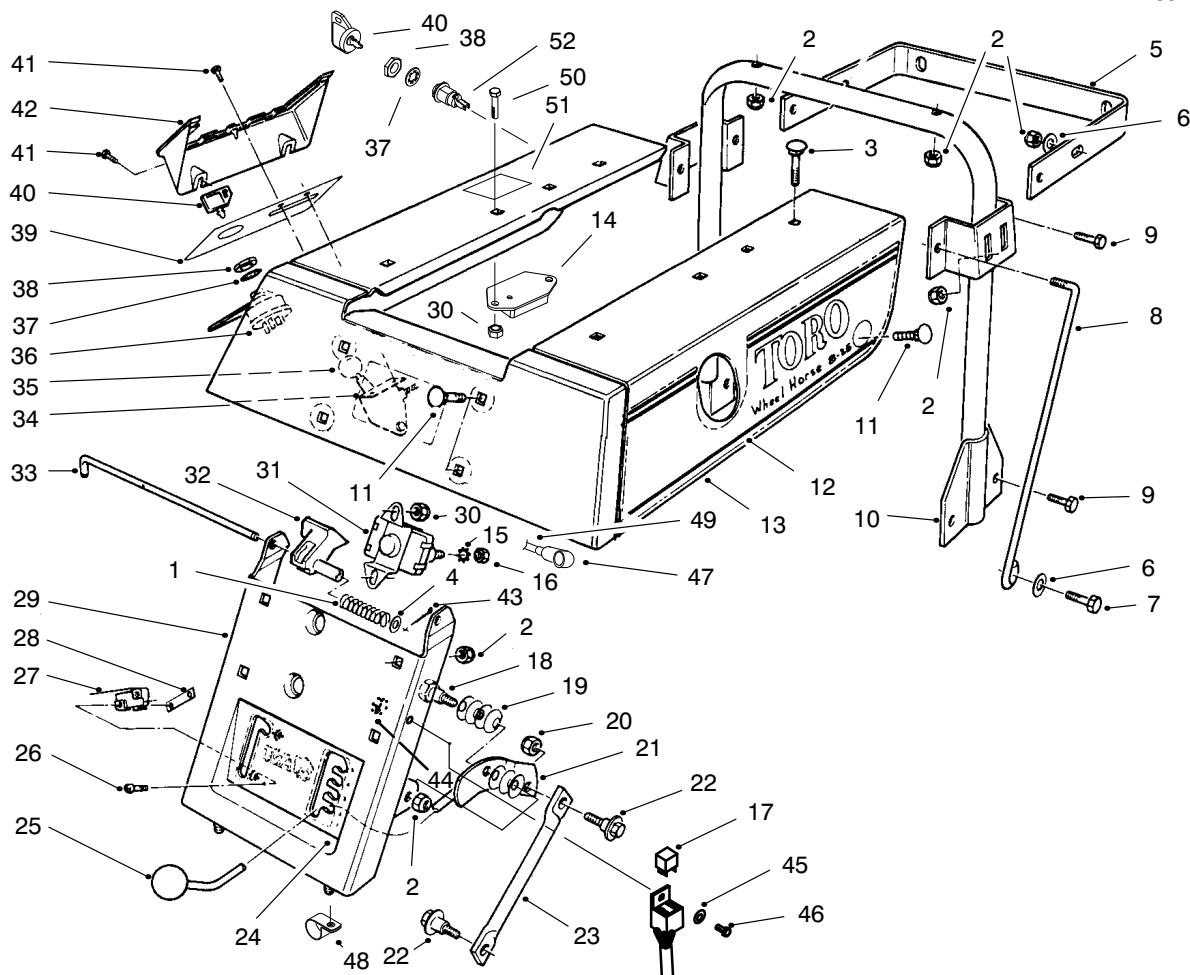

C-2601

REAR BODY ASSEMBLY

Ref. No.	Part No.	Description	No. Used	Ref. No.	Part No.	Description	No. Used
1	71-8310	Spring - Prop, Seat	1	27	88-9932	Switch - Micro	1
2	3296-29	Nut - Lock	13	28	3290-354	Nut - Double	1
3	3230-3	Bolt - Carriage	2	29	67-1090-03	Support W.A. - Seat	1
4	3256-22	Washer - Flat	1	30	3296-42	Nut - Lock	4
5	67-1500-03	Bar - Stand	1	31	92-9845	Solenoid	1
6	3256-23	Washer - Flat	4	32	80-4330	Prop - Seat	1
7	322-5	Screw - Cap Hex. Hd.	2	33	80-4550	Rod - Base, Seat	1
8	67-1480	Brace - Support, Seat	2	34	66-6640	Control - Throttle	1
9	322-3	Screw - Cap Hex. Hd.	6	35	233-25	Knob	1
10	67-0790-03	Support W.A. - Seat	1	36	88-9830	Switch - Ignition (Incl. Ref. #37 & 38)	1
11	3230-1	Bolt - Carriage	6	37	3254-5	Washer - Lock, Int. Tooth	2
12	98-1456	Decal - Toro L.H.	1	38	218-461	Nut - Hex.	2
*	99-2983	Decal - Toro R.H.	1	39	67-1270	Decal - Panel, Control	1
13	99-2964-01	Body W.A. - Rear	1	40	63-8360	Key	2
14	99-3700	Module - NMR	1	41	32144-42	Screw - Hex. Hd. Tapping	4
15	3253-3	Washer - Lock	2	42	67-1030	Cover - Panel, Control	1
16	3218-1	Nut - Jam	2	43	3272-4	Pin - Cotter	1
17	98-7249	Relay	1	44	3296-2	Nut - Lock	1
18	28-0540	Bolt - Shoulder	1	45	3256-14	Washer - Flat	1
19	3290-413	Washer - Belleville	7	46	3290-134	Screw - Cap Mach. Hd.	1
20	3296-39	Nut - Lock	1	47	93-3190	Boot - Terminal Insulator	1
21	67-0270	Handle W.A. - H.O.C.	1	48	18-2970	Clamp	1
22	67-0870	Bolt - Shoulder	2	49	98-0707	Cable	1
23	67-0080	Link - H.O.C.	1	50	321-4	Screw - Hex Hd.	2
24	76-3920	Decal - H.O.C./Deck Engage.	1	51	99-2985	Decal - Danger	1
25	233-22	Knob	1	52	46-5780	Switch - Starter	1
26	910478	Screw - Pan Head	2				

*Not Illustrated