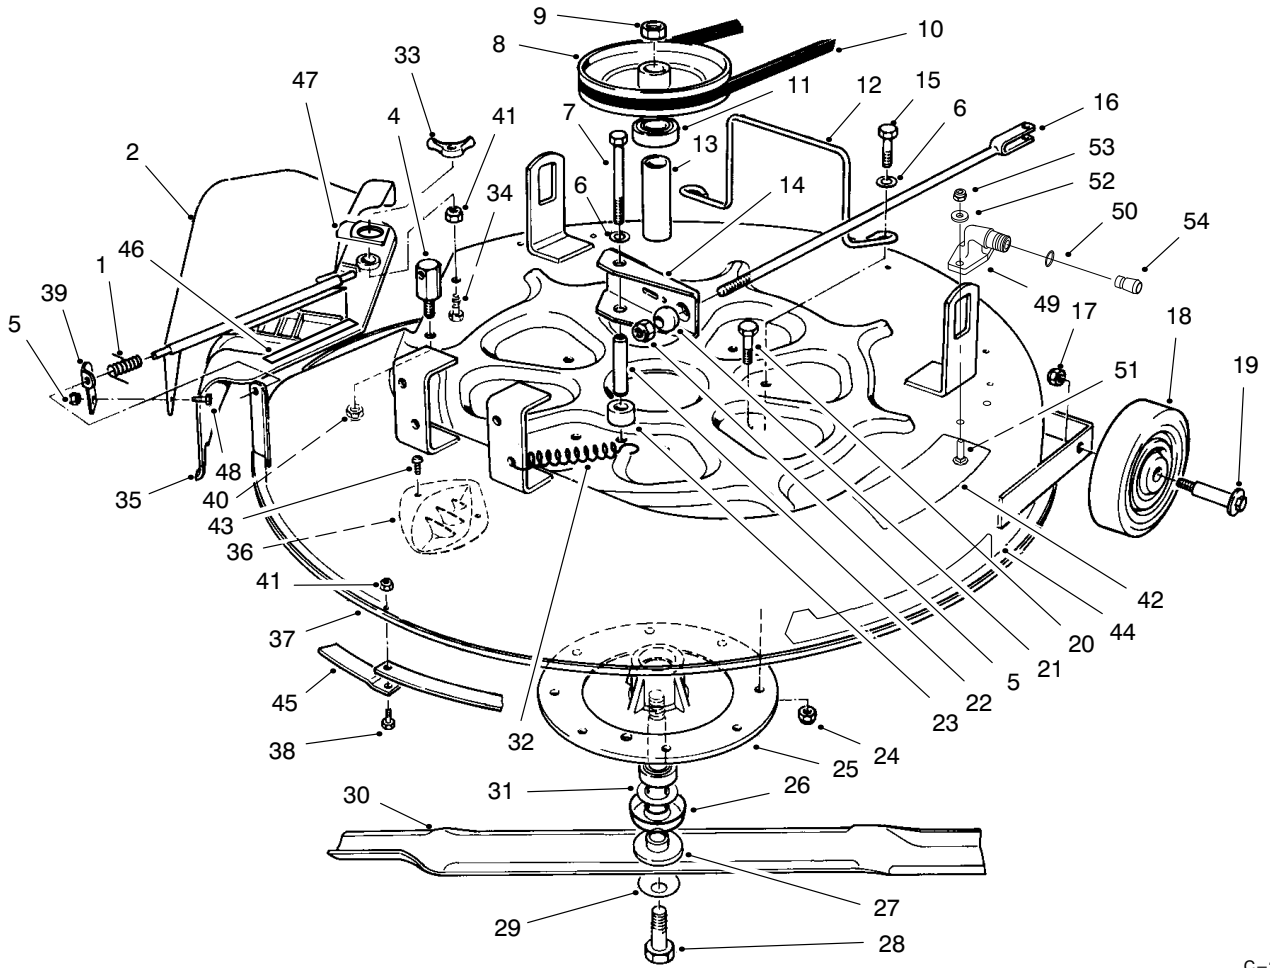

Ref. No.	Part No.	Description	No. Used
13	47-1490	Bearing (Incl. Ref. #14)	2
15	3296-39	Nut - Lock	6
16	3256-24	Washer - Flat	6
17	76-1580-03	Guide - Chain	2
18	76-4010	Sprocket	1
19	3296-29	Nut - Lock	6
20	61-9980	Screw - Adjusting	1
21	66-6620-03	Support R.H.	1
22	46-2511	Bolt - Axle	2
23	232-27	Valve Stem w/Cap	2
24	3296-8	Nut - Lock	4
*	232-38	Tube - Inner	2

*Not Illustrated

C-0010

DIFFERENTIAL ASSEMBLY

Ref. No.	Part No.	Description	No. Used
1	55-7762	Axle - R.H.	1
2	32152-1	Nut - Lock	4
3	55-7770	Cap - End, R.H.	1
4	55-7780	Case - Gear, Transfer	1

Ref. No.	Part No.	Description	No. Used
5	55-7771	Cap - End, L.H.	1
6	322-22	Screw - Cap Hex. Hd.	4
7	55-7763	Axle - L.H.	1
*	56-9960	Differential - Complete	1

*Not Illustrated

C-2603

CUTTING UNIT ASSEMBLY

Ref. No.	Part No.	Description	No. Used
1	28-8010	Spring	1
2	67-1150-01	Deflector	1
4	67-0140	Post - Pivot	1
5	3296-8	Nut - Lock	2
6	3256-23	Washer - Lock	3
7	322-22	Screw - Cap Hex. Hd.	1
8	80-4460	Pulley - Deck	1
9	3219-6	Nut - Hex.	1
10	98-0710	V-Belt	1
11	38-7820	Bearing - Ball	2
12	80-4520	Guide - Belt	1
13	62-3660	Spacer - Bearing	1
14	67-1370-01	Assy. - Brake, Deck	1
15	322-6	Screw - Cap Hex. Hd.	2
16	67-0570	Rod W.A. - Brake, Deck	1
17	3296-39	Nut - Lock	2
18	61-9760	Wheel - Deck	2
19	56-6590	Bolt - Wheel	2
20	322-3	Screw - Cap Hex. Hd.	6
21	67-0710	Ball - Swivel	1
22	67-0730	Post - Mount, Brake	1
23	67-0740	Spacer - Brake, Deck	1
24	3296-29	Nut - Lock	9
25	67-0970	Hub - Spindle	1
26	80-4360	Shield - Bearing	1
27	80-4340	Shaft - Spindle	1
28	26-0671	Bolt - Blade	1