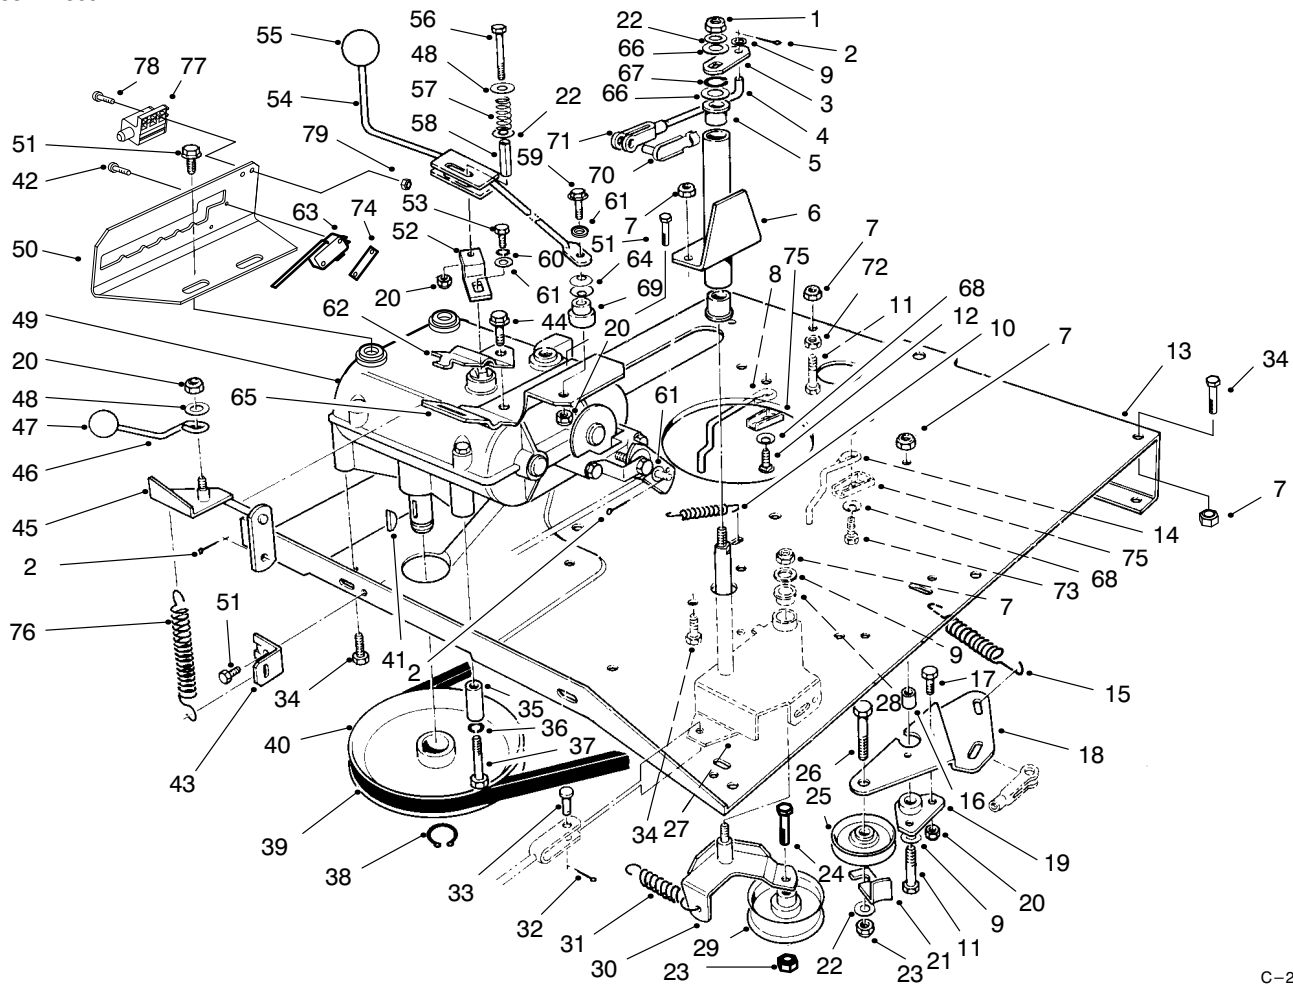

MODEL NO. 70044-990001 & UP

PARTS
CATALOG

WHEEL HORSE®
825 Recycler® Riding Mower

C-1940

FRONT BODY ASSEMBLY

Ref. No.	Part No.	Description	No. Used
1	99-6069	Decal - Instruction	1
2	3296-29	Nut - Lock	5
3	44-7030	Tread - Foot Rest	2
4	32104-110	Screw - Cap Hex. Hd.	4
5	3290-347	Nut - U-Type	4
6	67-1590	Bracket - Brake Return	1
7	67-1430	Spring - Compression	1
8	26-9530	Washer - Pivot	1
9	67-1340	Rod - Brake, Transmission	1
10	67-1330-03	Lever - Brake, Bellcrank	1
11	67-1450	Spring - Extension	1
12	67-1350	Rod - Front, Brake	1
13	19-1970	Spring - Brake, Parking	1
14	67-1130-03	Pedal - Brake & Clutch	2
15	98-2387-01	Body W.A. - Front	1
16	3290-250	Pin - Hair, Cotter	2
17	65-2920	Pad - Pedal	2

*Not Illustrated

C-2602

TRANSMISSION & LINKAGE ASSEMBLY

Ref. No.	Part No.	Description	No. Used
1	3296-39	Nut - Lock	1
2	3272-6	Pin - Cotter	2
3	67-0690-03	Flat - Deck Engage	1
4	68-8370	Link - Deck Engage	1
5	256-90	Bushing	2
6	67-0540-03	Tube W.A. - Pivot (Incl. Ref. #5)	1
7	3296-29	Nut - Lock	13
8	99-2976	Guide R.H. - Belt, Engine	1
9	3256-23	Washer - Flat	3
10	26-6700	Spring - Return, Brake	1
11	322-6	Screw - Cap Hex. Hd.	2
12	32144-49	Screw - Tapping	1
13	76-4090-01	Plate - Engine	1
14	67-0940	Guide L.H. - Belt, Engine	1
15	68-9950	Spring - Traction	1
16	67-0410	Spacer - Pivot	1
17	321-4	Screw - Cap Hex. Hd.	2
18	67-0420-03	Plate - Mount, Idler	1
19	67-0400	Mount - Pivot	1
20	3296-42	Nut - Lock	5
21	12-9020	Retainer - Belt	1
22	3256-24	Washer - Flat	3
23	3296-59	Nut - Lock	2