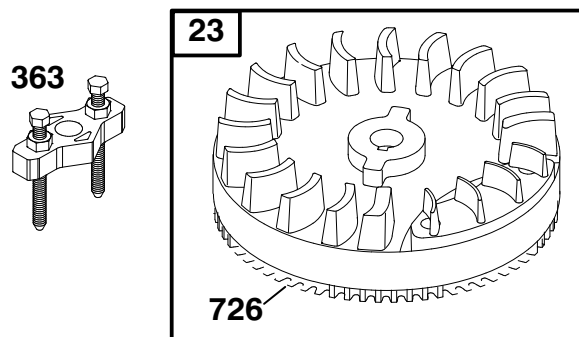

1036 LABEL KIT-EMISSIONS

Assemblies include all parts shown in frames.

ENGINE BRIGGS & STRATTON MODEL 195707-0421-E1

Ref. No.	Part No.	Description	No. Used
23	391983	Flywheel	1
73	224517	Screen-Rotating	1
75	225136	Washer-Flywheel	1
78	94626	Screw-Hex.	1
304	494084	Housing-Blower	1
305	94786	Screw-Hex.	1
332	94877	Nut-Flywheel	1

Ref. No.	Part No.	Description	No. Used
363	19165	Flywheel Puller	1
423	94625	Screw-Shoulder	1
455	222561	Cup-Flywheel	1
726	392134	Gear-Ring	1
727	395405	Guard-Starter Drive	1
729	281395	Clip-Wire	1
1036	499356	Label Kit - Emissions	1