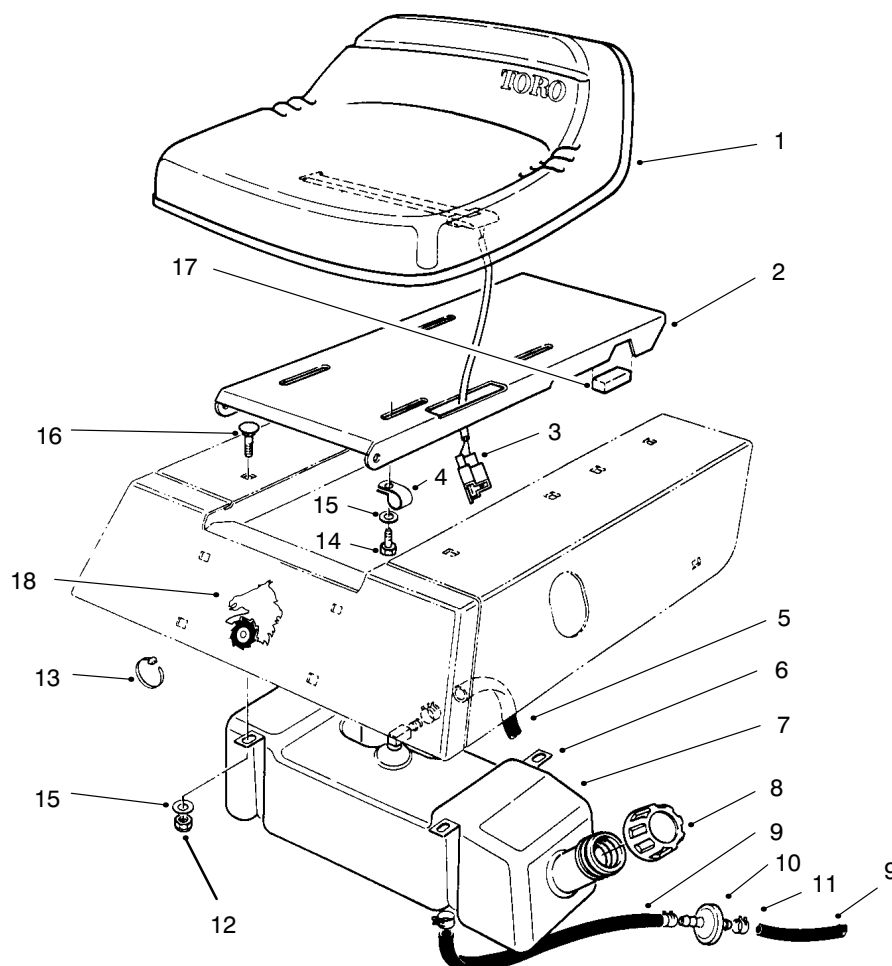

C-1941

SEAT & GAS TANK ASSEMBLY

Ref. No.	Part No.	Description	No. Used	Ref. No.	Part No.	Description	No. Used
1	88-4330	Seat	1	10	56-6360	Filter	1
2	67-1242-01	Base - Seat	1	11	2412-98	Clamp - Hose	5
3	38-1420	Switch - Seat	1	12	3296-29	Nut - Lock	4
4	18-2970	R-Clamp	1	13	3290-378	Tie - Cable	1
5	47-2986	Hose - Gas	1	14	322-3	Screw - Cap Hex. Hd.	4
6	67-0950	Strap - Tank, Gas	2	15	3256-23	Washer - Flat	8
7	80-4580	Tank - Gas	1	16	3230-1	Bolt - Carriage	4
8	55-3576	Assembly - Cap, Gas	1	17	66-6920	Pad - Isolator	2
9	47-2964	Hose - Gas	2	18	92-7978	Decal - Horsehead	1