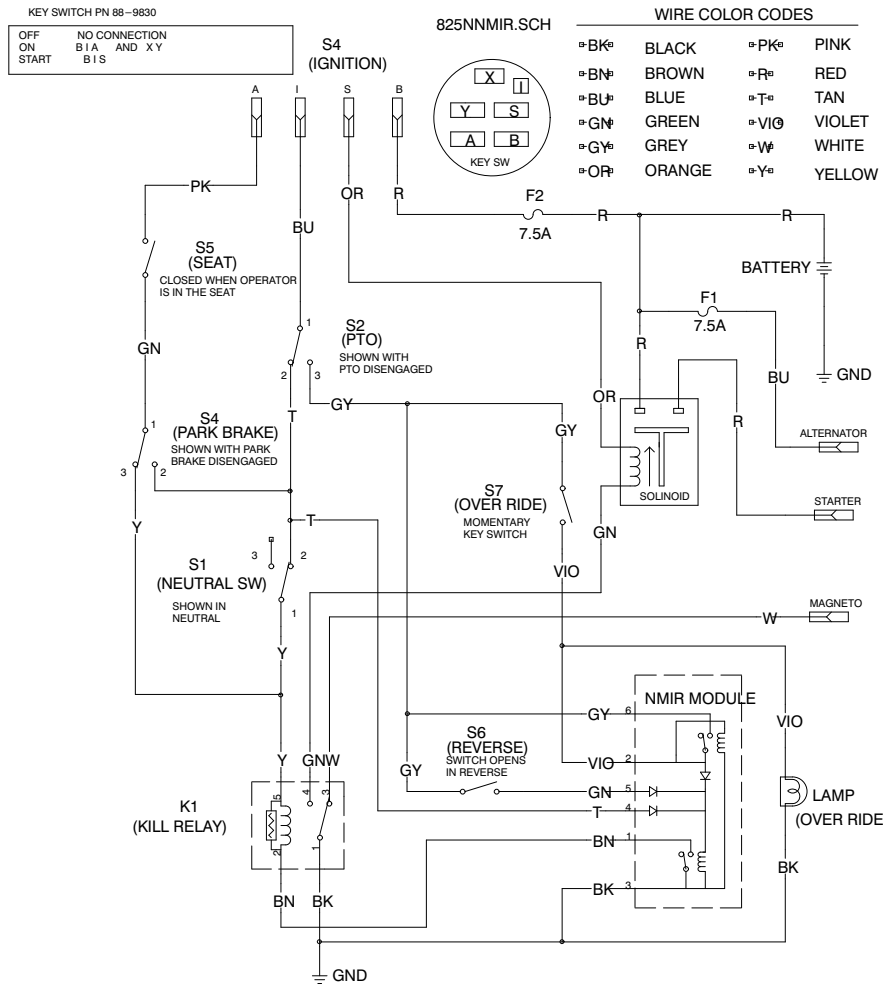

C-2378

ELECTRICAL SCHEMATIC

Ref. No.	Part No.	Description	No. Used
1	99-2325	Harness - Wire	1

Ref. No.	Part No.	Description	No. Used