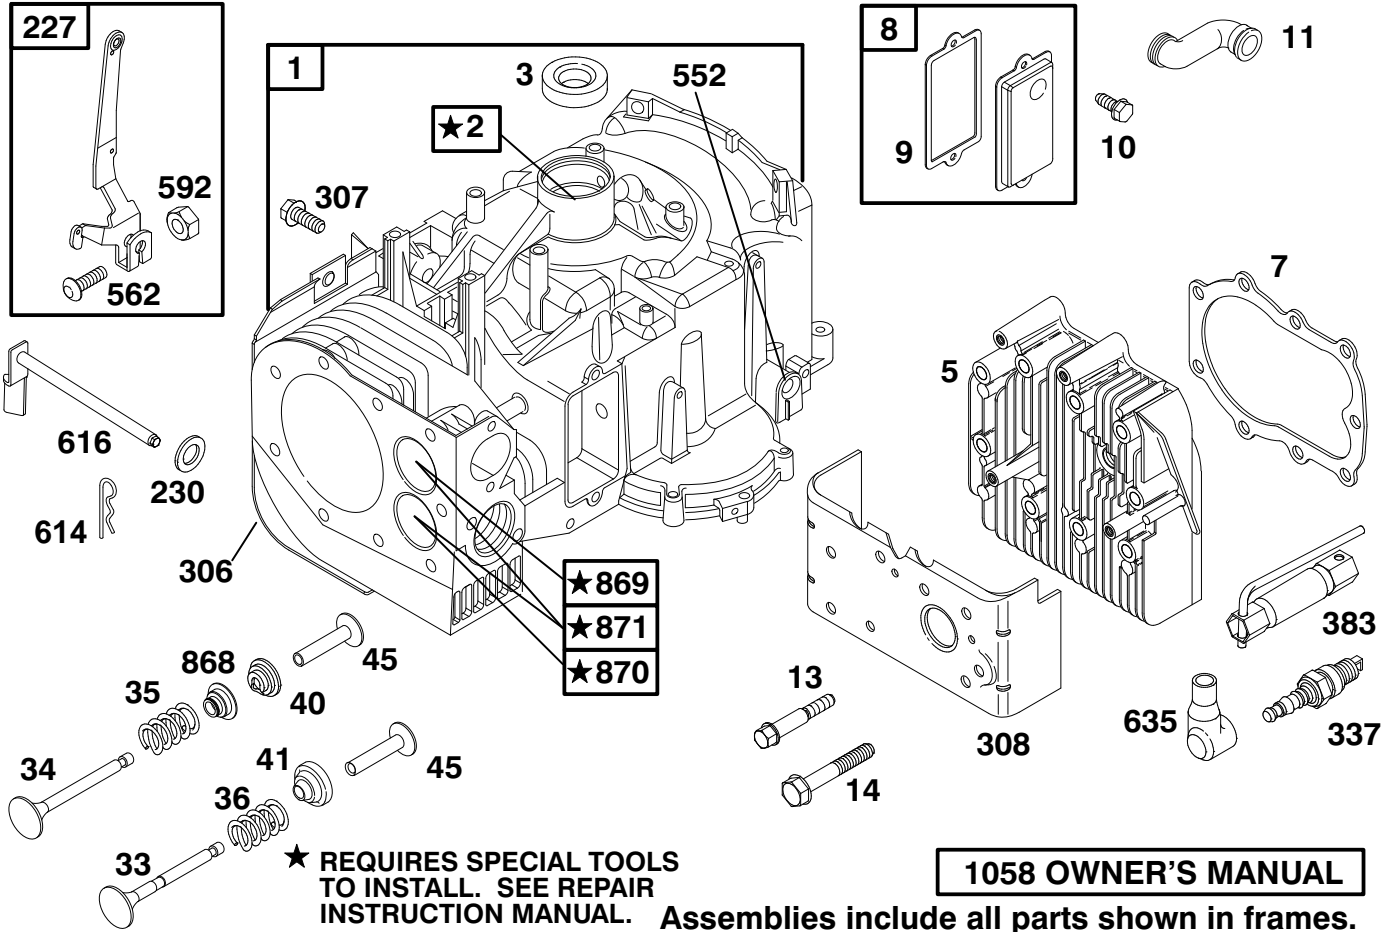

ENGINE BRIGGS & STRATTON MODEL 195707-0421-E1

Ref. No.	Part No.	Description	No. Used
1	495623	Cylinder Assembly	1
2	495657	Bushing	1
★3	391086	Seal-Oil	1
5	214015	Head-Cylinder	1
†★7	272163	Gasket-Cylinder Head	1
8	495735	Breather Assy.	1
†★9	27803	Gasket-Breather	1
10	94621	Screw-Breather Mtg.	1
11	280005	Grommet	1
13	94565	Screw-Cylinder Head	1
14	94622	Screw-Cylinder Head	1
33	390420	Valve-Exhaust	1
34	261055	Valve-Intake	1
35	65906	Spring-Valve (Intake)	1
36	691597	Spring-Valve (Exhaust)	1
40	221596	Retainer-Valve	1
41	691939	Retainer-Valve	1
45	260933	Tappet-Valve	1
227	493935	Lever Assy.-Governor	1

Ref. No.	Part No.	Description	No. Used
230	94927	Washer	1
306	496797	Shield-Cylinder	1
307	94930	Screw-Hex. Hd.	1
308	224896	Cover-Cylinder Head	1
337	802592	Plug-Spark	1
383	89838	Wrench-Spark Plug	1
552	491986	Bushing-Gov. Crank	1
562	94907	Bolt-Carriage	1
592	231978	Nut-Hex.	1
614	93306	Pin-Cotter	1
616	495157	Crank-Governor	1
635	66538	Elbow-Spark Plug	1
868	497656	Seal-Valve	1
869	211661	Seat-Int. Valve	1
870	211661	Seat-Ex. Valve	1
871	261961	Guide-Exhaust Valve	1
	231218	Guide-Intake Valve	1
1058	273681	Owner's Manual	1

★ Included in Gasket Set-Part No. 299577.
● Included in Carburetor Kit-Part No. 497535.

◆ Included in Carburetor Gasket Set-Part No. 494385.
† Included in Valve Overhaul Gasket Set-Part No. 498536.