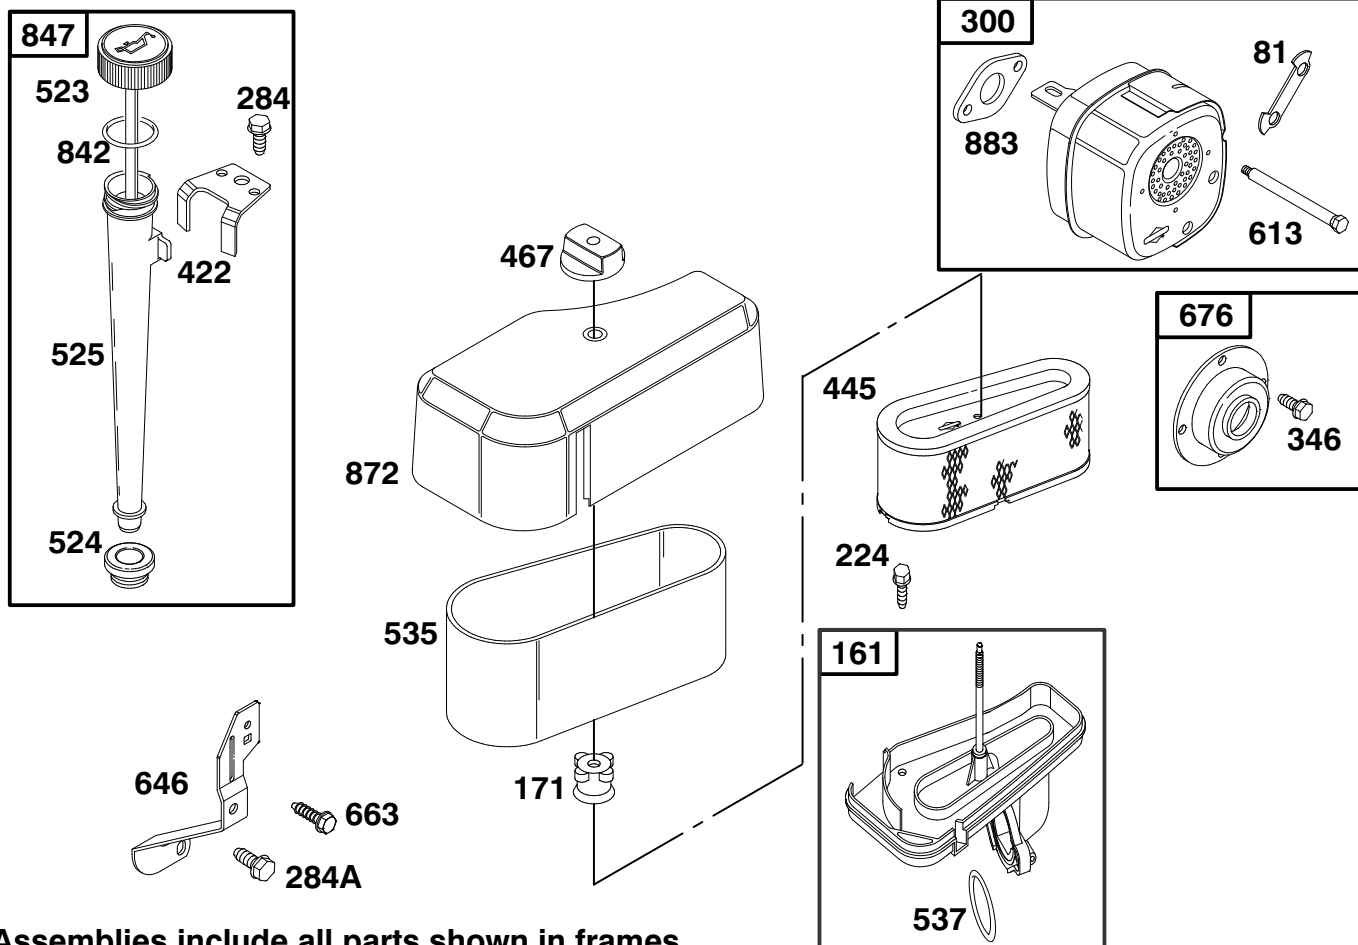

Assemblies include all parts shown in frames.

ENGINE BRIGGS & STRATTON MODEL 195707-0421-E1

Ref. No.	Part No.	Description	No. Used
81	222263	Lock-Screw	1
161	494827	Base-Air Cleaner	1
171	281051	Nut	1
224	94730	Screw-Hex.	1
284	94874	Screw-Hex.	1
284A	94704	Screw-Hex.	1
300	692304	Muffler-Exhaust	1
346	94896	Screw-Hex.	1
422	224872	Bracket-Oil Fill	1
445	493910	Filter-Air	1
467	493903	Knob	1
523	495228	Dipstick	1

Ref. No.	Part No.	Description	No. Used
★524	81370	Grommet	1
525	280133	Tube-Oil Fill	1
535	272477	Filter-Air	1
★537	281106	Gasket-Air Cleaner	1
613	94042	Screw-Shoulder	1
646	224614	Brace	1
663	94929	Screw-Hex.	1
676	395700	Deflector-Exhaust	1
★842	270920	Seal-O-Ring	1
847	392066	Dipstick/Tube Assembly	1
872	281105	Cover-Air Cleaner	1
†★883	272309	Gasket-Exhaust	1

★ Included in Gasket Set-Part No. 299577.
● Included in Carburetor Kit-Part No. 497535.

◆ Included in Carburetor Gasket Set-Part No. 494385.
† Included in Valve Overhaul Gasket Set-Part No. 498536.