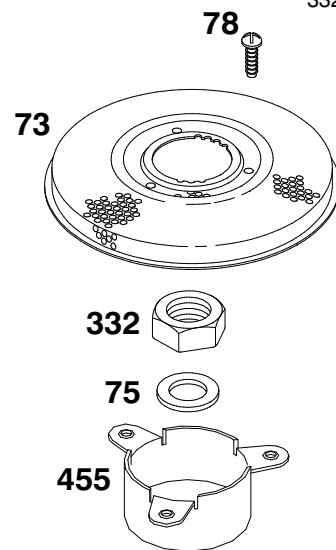

1036 LABEL KIT-EMISSIONS

Assemblies include all parts shown in frames.

ENGINE BRIGGS & STRATTON MODEL 195707-0421-E1

Ref. No.	Part No.	Description	No. Used
23	391983	Flywheel	1
73	224517	Screen-Rotating	1
75	225136	Washer-Flywheel	1
78	94626	Screw-Hex.	1
304	494084	Housing-Blower	1
305	94786	Screw-Hex.	1
332	94877	Nut-Flywheel	1

Ref. No.	Part No.	Description	No. Used
363	19165	Flywheel Puller	1
423	94625	Screw-Shoulder	1
455	222561	Cup-Flywheel	1
726	392134	Gear-Ring	1
727	395405	Guard-Starter Drive	1
729	281395	Clip-Wire	1
1036	499356	Label Kit - Emissions	1