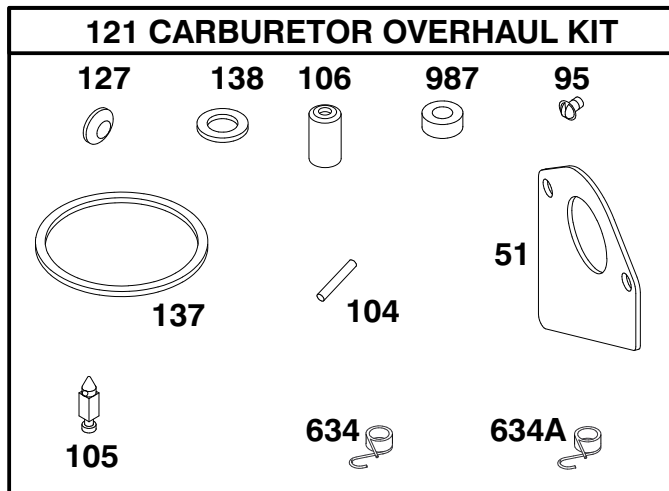

Assemblies include all parts shown in frames.

ENGINE BRIGGS & STRATTON MODEL 195707-0421-E1

Ref. No.	Part No.	Description	No. Used
★3	391086	Seal-Oil	1
†★7	272163	Gasket-Cylinder Head	1
†★9	27803	Gasket-Breather	1
★12	271701	Gasket-Crankcase (.015" Thick, Std.)	1
★	27876	Gasket-Crankcase (.005" Thick)	1
★	27877	Gasket-Crankcase (.009" Thick)	1
★20	391086	Seal-Oil	1
◆●51	272465	Gasket-Carburetor Elbow	1
†★51A	272554	Gasket-Carb. Mtg.	1
●95	94098	Screw-Slotted	1
●104	231789	Pin-Float Hinge	1
●105	231855	Valve-Needle	1
●106	231854	Seat-Inlet	1

Ref. No.	Part No.	Description	No. Used
121	497535	Carburetor Kit	1
●127		Plug-Welch	1
		Note: Sold in Kit Only.	
◆●137	281165	Gasket-Float Bowl	1
◆●138	281164	Washer	1
358	299577	Gasket Set	1
★524	281370	Grommet	1
★537	281106	Gasket-Air Cleaner	1
●634	494453	Seal-Choke Shaft	1
●634A	494455	Seal-Choke Shaft	1
★842	270920	Seal-O-Ring	1
†★883	272309	Gasket-Exhaust	1
977	494385	Gasket Set-Carburetor	1
◆987	281166	Seal-Throttle Shaft	1
1095	498536	Gasket Set-Valve Overhaul	1

★ Included in Gasket Set-Part No. 299577.
● Included in Carburetor Kit-Part No. 497535.

◆ Included in Carburetor Gasket Set-Part No. 494385.
† Included in Valve Overhaul Gasket Set-Part No. 498536.