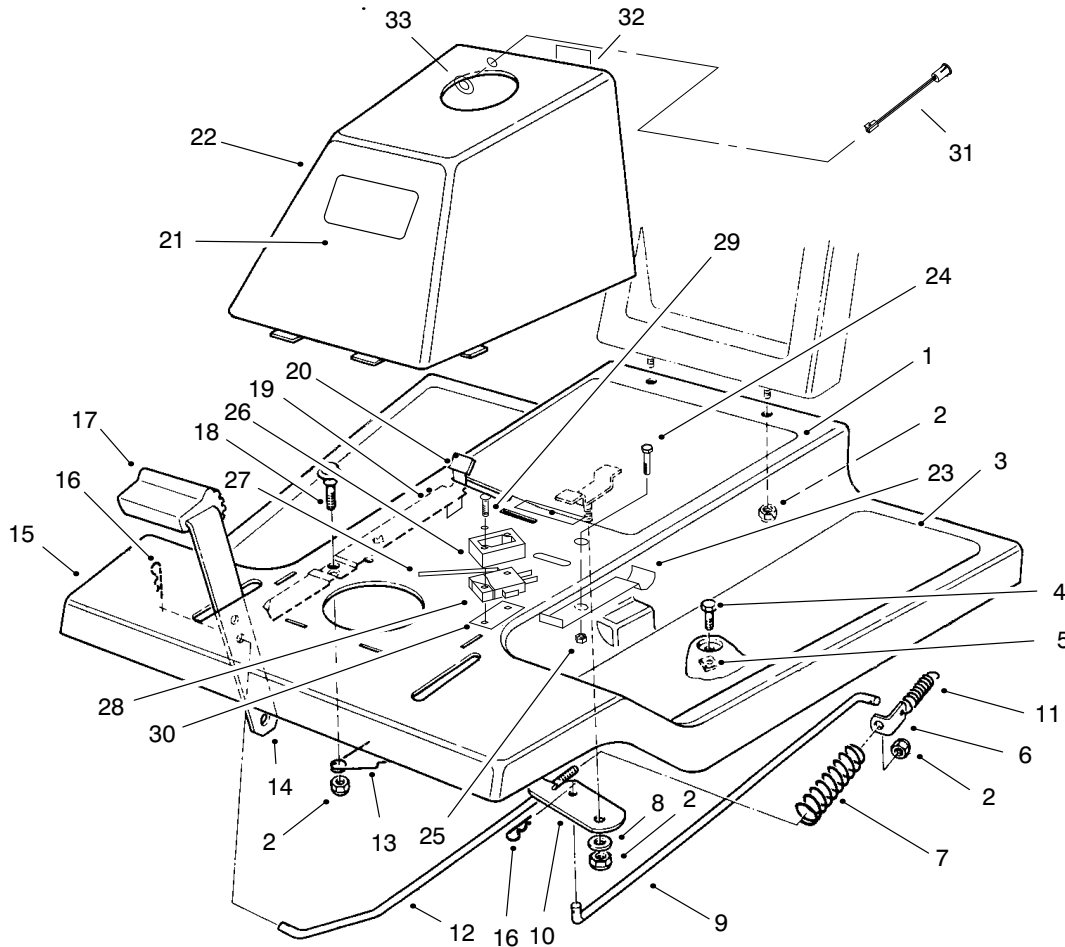

MODEL NO. 70044-990001 & UP

PARTS
CATALOG

WHEEL HORSE®
825 Recycler® Riding Mower

C-1940

FRONT BODY ASSEMBLY

Ref. No.	Part No.	Description	No. Used
1	99-6069	Decal - Instruction	1
2	3296-29	Nut - Lock	5
3	44-7030	Tread - Foot Rest	2
4	32104-110	Screw - Cap Hex. Hd.	4
5	3290-347	Nut - U-Type	4
6	67-1590	Bracket - Brake Return	1
7	67-1430	Spring - Compression	1
8	26-9530	Washer - Pivot	1
9	67-1340	Rod - Brake, Transmission	1
10	67-1330-03	Lever - Brake, Bellcrank	1
11	67-1450	Spring - Extension	1
12	67-1350	Rod - Front, Brake	1
13	19-1970	Spring - Brake, Parking	1
14	67-1130-03	Pedal - Brake & Clutch	2
15	98-2387-01	Body W.A. - Front	1
16	3290-250	Pin - Hair, Cotter	2
17	65-2920	Pad - Pedal	2

C-0005

FRAME ASSEMBLY

Ref. No.	Part No.	Description	No. Used	Ref. No.	Part No.	Description	No. Used
1	322-3	Screw - Cap Hex. Hd.	6	20	3272-23	Pin - Cotter	2
2	44-7140-01	Mount - Bearing, Axle	1	21	3256-29	Washer - Flat	2
3	67-0520-01	Channel - R.H.	1	22	3290-250	Pin - Hair, Cotter	1
4	3296-29	Nut - Lock	16	23	322-14	Screw - Cap Hex. Hd.	2
5	67-0010-03	Lift W.A. - Front, Deck	1	24	67-0530-01	Channel - L.H.	1
6	67-0430	Rod - Clutch	1	25	67-0450-01	Frame W.A. - Front	1
7	282-27	Clevis	1	26	67-0830-01	Shaft W.A. - Steering	1
8	67-1530	Pin - Clevis	1	27	67-0870	Bolt - Shoulder	2
9	3272-6	Pin - Cotter	2	28	3290-413	Washer - Belleville	4
10	67-0090-01	Bracket - Link, H.O.C.	1	29	67-0850	Bushing - Steering	2
11	67-0050-01	Tube W.A. - Support, Rear	1	30	67-0860	Washer - Steering	1
12	3296-39	Nut - Lock	5	31	32121-32	Pin - Roll	1
13	67-1510-01	Brace - Stop, Deck	2	32	67-0440	Spacer - Steering	1
14	3290-355	Pin - Hair, Cotter	2	33	32121-78	Pin - Roll	1
15	67-1460	Washer - Flat	2	34	49-3242	Wheel - Steering	1
16	323-10	Screw - Cap Hex. Hd.	2	35	92-7990	Insert - Wheel, Steering	1
17	68-8380	Spacer - Stop, Deck	2	36	76-4080	Decal	1
18	67-0300-01	Lever W.A. - H.O.C.	2	*	13-6049	Kit - Loose parts	1
19	46-2510	Bolt - Mounting, Axle	2				