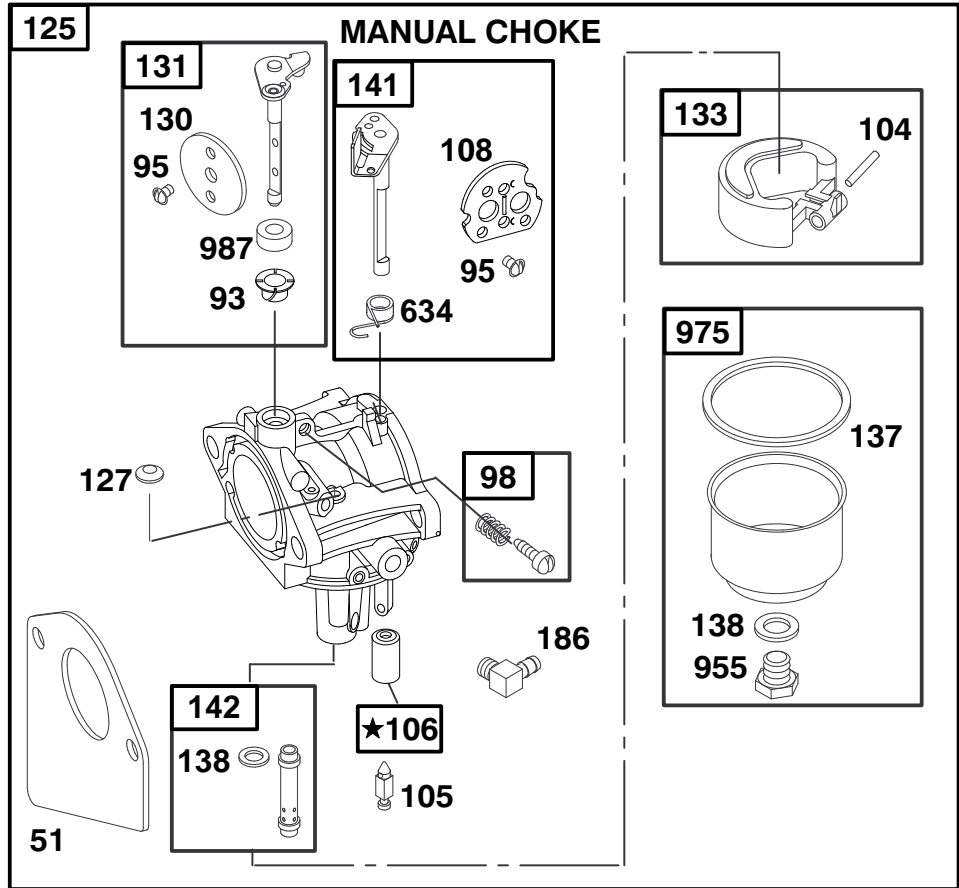

MODEL NO. 70044-990001 & UP

PARTS
CATALOG

WHEEL HORSE®
825 Recycler® Riding Mower

C-1940

FRONT BODY ASSEMBLY

Ref. No.	Part No.	Description	No. Used
1	99-6069	Decal - Instruction	1
2	3296-29	Nut - Lock	5
3	44-7030	Tread - Foot Rest	2
4	32104-110	Screw - Cap Hex. Hd.	4
5	3290-347	Nut - U-Type	4
6	67-1590	Bracket - Brake Return	1
7	67-1430	Spring - Compression	1
8	26-9530	Washer - Pivot	1
9	67-1340	Rod - Brake, Transmission	1
10	67-1330-03	Lever - Brake, Bellcrank	1
11	67-1450	Spring - Extension	1
12	67-1350	Rod - Front, Brake	1
13	19-1970	Spring - Brake, Parking	1
14	67-1130-03	Pedal - Brake & Clutch	2
15	98-2387-01	Body W.A. - Front	1
16	3290-250	Pin - Hair, Cotter	2
17	65-2920	Pad - Pedal	2

★ Included in Gasket Set-Part No. 299577.
 ● Included in Carburetor Kit-Part No. 497535.

◆ Included in Carburetor Gasket Set-Part No. 494385.
 † Included in Valve Overhaul Gasket Set-Part No. 498536.

REMOTE CHOKE

★ **REQUIRES SPECIAL TOOLS TO INSTALL. SEE REPAIR INSTRUCTION MANUAL.**

MANUAL CHOKE

Assemblies include all parts shown in frames.

ENGINE BRIGGS & STRATTON MODEL 195707-0421-E1

Ref. No.	Part No.	Description	No. Used
50	213819	Manifold-Intake	1
◆●51	272465	Gasket-Carb. Elbow	1
★†51A	272554	Gasket-Carb. Mtg.	1
53	94637	Stud-Carb. Mtg.	1
93	281346	Bushing-Throttle Shaft	1
●95	94098	Screw-Slotted	1
98	495800	Screw-Idle Speed	1
●104	231789	Pin-Float Hinge	1
●105	231855	Valve-Needle	1
●106	231854	Seat-Inlet	1
108	224558	Valve-Manual Choke	1
108A	224540	Valve-Remote Choke	1
123	94913	Screw-TorxRHex.	1
125	692684	Carburetor	1
●127		Plug-Welch	1
		Note: Sold in Kit Only.	1
130	224668	Valve-Throttle	1