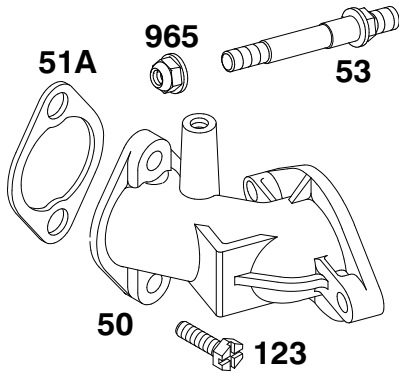

REMOTE CHOKE

★ **REQUIRES SPECIAL TOOLS TO INSTALL. SEE REPAIR INSTRUCTION MANUAL.**