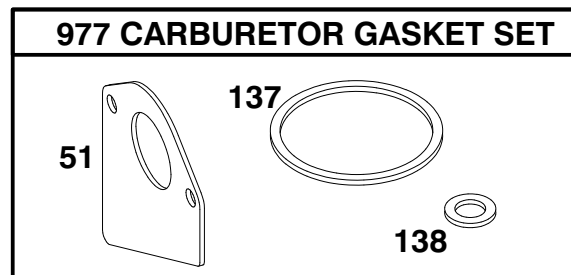

Assemblies include all parts shown in frames.

ENGINE BRIGGS & STRATTON MODEL 195707-0421-E1

Ref. No.	Part No.	Description	No. Used
★3	391086	Seal-Oil	1
†★7	272163	Gasket-Cylinder Head	1
†★9	27803	Gasket-Breather	1
★12	271701	Gasket-Crankcase (.015" Thick, Std.)	1
★	27876	Gasket-Crankcase (.005" Thick)	1
★	27877	Gasket-Crankcase (.009" Thick)	1
★20	391086	Seal-Oil	1
◆●51	272465	Gasket-Carburetor Elbow	1
†★51A	272554	Gasket-Carb. Mtg.	1
●95	94098	Screw-Slotted	1
●104	231789	Pin-Float Hinge	1
●105	231855	Valve-Needle	1
●106	231854	Seat-Inlet	1

Ref. No.	Part No.	Description	No. Used
121	497535	Carburetor Kit	1
●127		Plug-Welch	1
		Note: Sold in Kit Only.	
◆●137	281165	Gasket-Float Bowl	1
◆●138	281164	Washer	1
358	299577	Gasket Set	1
★524	281370	Grommet	1
★537	281106	Gasket-Air Cleaner	1
●634	494453	Seal-Choke Shaft	1
●634A	494455	Seal-Choke Shaft	1
★842	270920	Seal-O-Ring	1
†★883	272309	Gasket-Exhaust	1
977	494385	Gasket Set-Carburetor	1
◆987	281166	Seal-Throttle Shaft	1
1095	498536	Gasket Set-Valve Overhaul	1

★ Included in Gasket Set-Part No. 299577.
● Included in Carburetor Kit-Part No. 497535.

◆ Included in Carburetor Gasket Set-Part No. 494385.
† Included in Valve Overhaul Gasket Set-Part No. 498536.