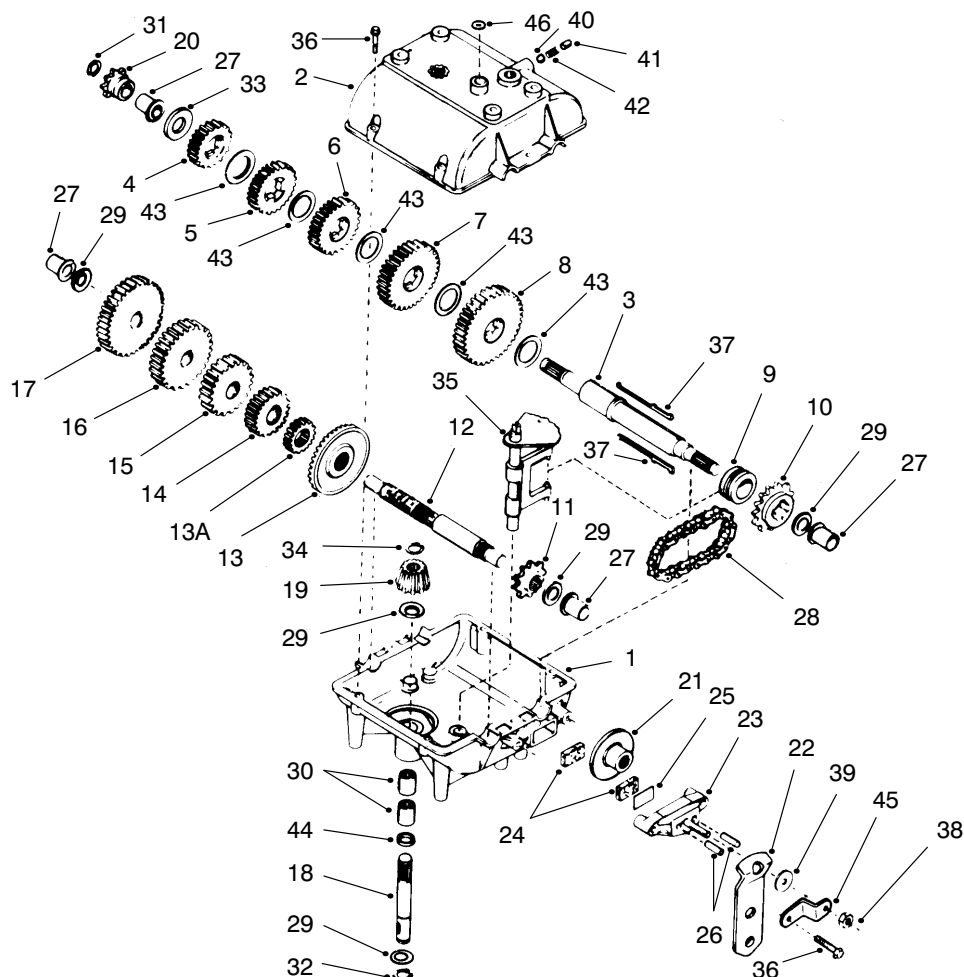

C-0441

TRANSMISSION PEERLESS MODEL 700-025

Ref. No.	Part No.	Description	No. Used	Ref. No.	Part No.	Description	No. Used
1	770061	Case - Transmission	1	24	790006	Pad - Brake	2
2	772083	Cover - Transmission	1	25	790007	Plate - Pad, Brake	1
3	776217	Shaft - Output	1	26	786026	Pin - Dowel	2
4	778121A	Gear - Spur (20 Teeth)	1	27	780105A	Bushing - Flange	4
5	778122A	Gear - Spur (22 Teeth)	1	28	786081	Chain - Roller (No. 41 Chain, 24 Links)	1
6	778123A	Gear - Spur (25 Teeth)	1	29	780072	Washer - Thrust	5
7	778124A	Gear - Spur (30 Teeth)	1	30	780086	Bearing - Needle	2
8	778125	Gear - Spur (35 Teeth)	1	31	792072	Ring - Retaining	1
9	784266	Collar - Shift	1	32	792035	Ring - Retaining	1
10	786083	Sprocket (18 Teeth)	1	33	780109	Washer	1
11	786082	Sprocket (9 Teeth)	1	34	788040	Ring - Retaining	1
12	776134	Shaft - Counter	1	35	784267	Assy. Rod & Fork - Shift	1
13	788137A	Gear - Bevel (42 Teeth)	1	36	792073	Screw - Thread Forming	8
13A	778136	Gear - Spur (15 Teeth)	1	37	792089A	Key	2
14	778126A	Gear - Spur (20 Teeth)	1	38	792075	Nut - Lock	1
15	778127A	Gear - Spur (25 Teeth)	1	39	792076	Washer	1
16	778128A	Gear - Spur (28 Teeth)	1	40	792077	Ball - Steel	1
17	778129A	Gear - Spur (30 Teeth)	1	41	792078	Screw - Set	1
18	776135	Shaft - Input	1	42	792079	Spring	1
19	778113A	Bevel - Pinion, Input	1	43	780108	Washer - Thrust	5
20	786047	Sprocket (8 Teeth)	1	44	792001	O-Ring	1
21	790003	Disk - Brake	1	45	786086	Bracket - Lever, Brake	1
22	790008A	Lever - Brake	1	46	788069	Seal - Square Cut	1
23	790025	Holder - Pad, Brake	1