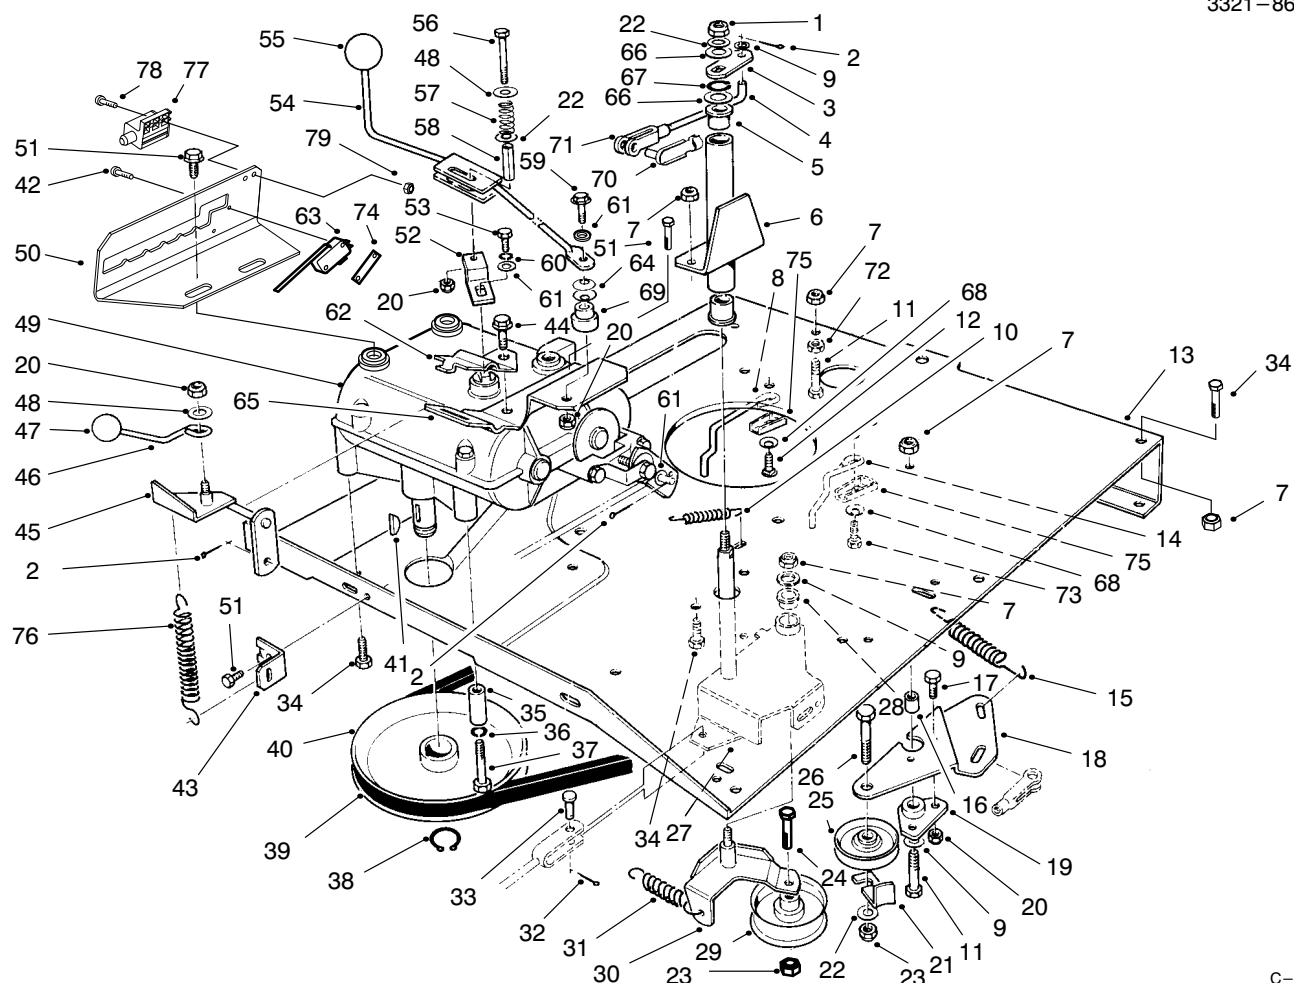

C-2602

TRANSMISSION & LINKAGE ASSEMBLY (CONTINUED)

Ref. No.	Part No.	Description	No. Used	Ref. No.	Part No.	Description	No. Used
47	233-22	Knob	1	64	3290-478	Washer - Belleville	2
48	3256-55	Washer - Fender	2	65	67-0660	Bracket - Mount, Shifter	1
49	67-1400	Transmission	1	66	20-3220	Washer - Flat	2
50	99-2970-03	Gate - Shift	1	67	32151-62	Ring - Retaining	1
51	32144-14	Screw - Wash. Hd., Tap.	4	68	3290-456	Washer - Belleville	2
52	56-7620	Lever - Shift	1	69	76-3970	Spacer - Pivot	1
53	329-4	Screw - Cap Hex. Hd.	1	70	67-1530	Assembly - Pin, Clevis	1
54	76-3940-03	Lever W.A. - Shift	1	71	282-27	Clevis	1
55	233-48	Knob	1	72	3218-2	Nut - Jam	1
56	321-15	Screw - Cap Hex. Hd.	1	73	3230-2	Bolt - Carriage	1
57	56-7730	Spring	1	74	3290-354	Nut - Double	1
58	56-7740	Spacer	1	75	76-3820	Anchor - Guide, Belt	2
59	321-8	Screw - Cap Hex. Hd.	1	76	76-4660	Spring	1
60	3253-3	Washer - Lock	1	77	95-1653	Switch - Single Pole	1
61	3256-22	Washer - Flat	3	78	3290-392	Screw - Hex Hd. Slot	2
62	67-0670	Bracket - Engage, Deck	1	79	3296-1	Nut - Lock	2
63	88-9930	Switch - Micro	1