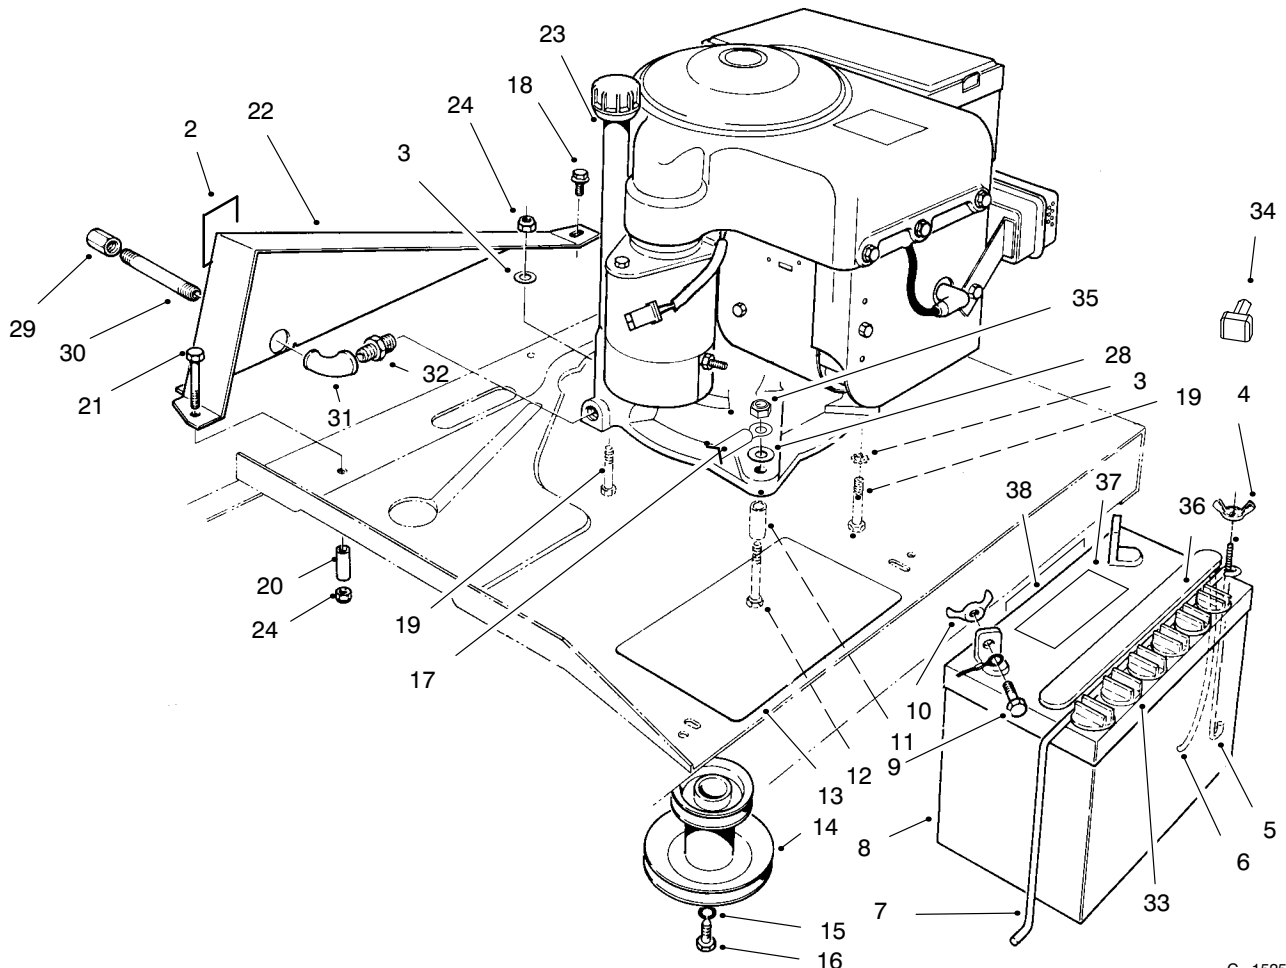

C-1525C

ENGINE ASSEMBLY

Ref. No.	Part No.	Description	No. Used
3	3256-23	Washer - Flat	2
4	32103-12	Nut - Wing	1
5	56-7720	Post - Hold Down, Battery	1
6	56-2540	Tube - Drain	1
7	56-7710	Hold Down - Battery	1
8	80-2600	Battery 12V	1
9	321-4	Screw - Cap Hex. Hd.	2
10	32103-22	Nut - Wing	2
11	80-4560	Spacer	1
12	322-12	Screw - Cap Hex. Hd.	1
13	62-4300	Pad - Anti-Skid	1
14	98-0712	Pulley - Engine	1
15	3256-25	Washer - Flat	1
16	62-3760	Screw - Cap Hex. Hd.	1
17	98-0708	Assembly - Wire Battery to Ground	2
18	32144-14	Screw - Self Tapping	1
19	322-7	Screw - Cap Hex. Hd.	3

Ref. No.	Part No.	Description	No. Used
20	67-0920	Guide - Belt	1
21	322-10	Screw - Cap Hex. Hd.	1
22	67-0962-01	Guard - Chain	1
23		Engine - 8 H.P. B & S	1
24	3296-29	Nut - Lock	4
28	3255-8	Washer - Lock	3
29	288-2	Cap - Pipe	1
30	289-34	Nipple - Pipe	1
31	2811-17	Elbow - Street	1
32	2812-1	Reducer	1
33	218-560	Cap - Battery	6
34	28-8080	Boot - Battery Terminal	1
35	32153-3	Nut - Lock	1
36	93-9354	Decal - Battery	1
37	93-7276	Decal - Danger	1
38	93-6668	Decal - Battery Charging Instructions	1