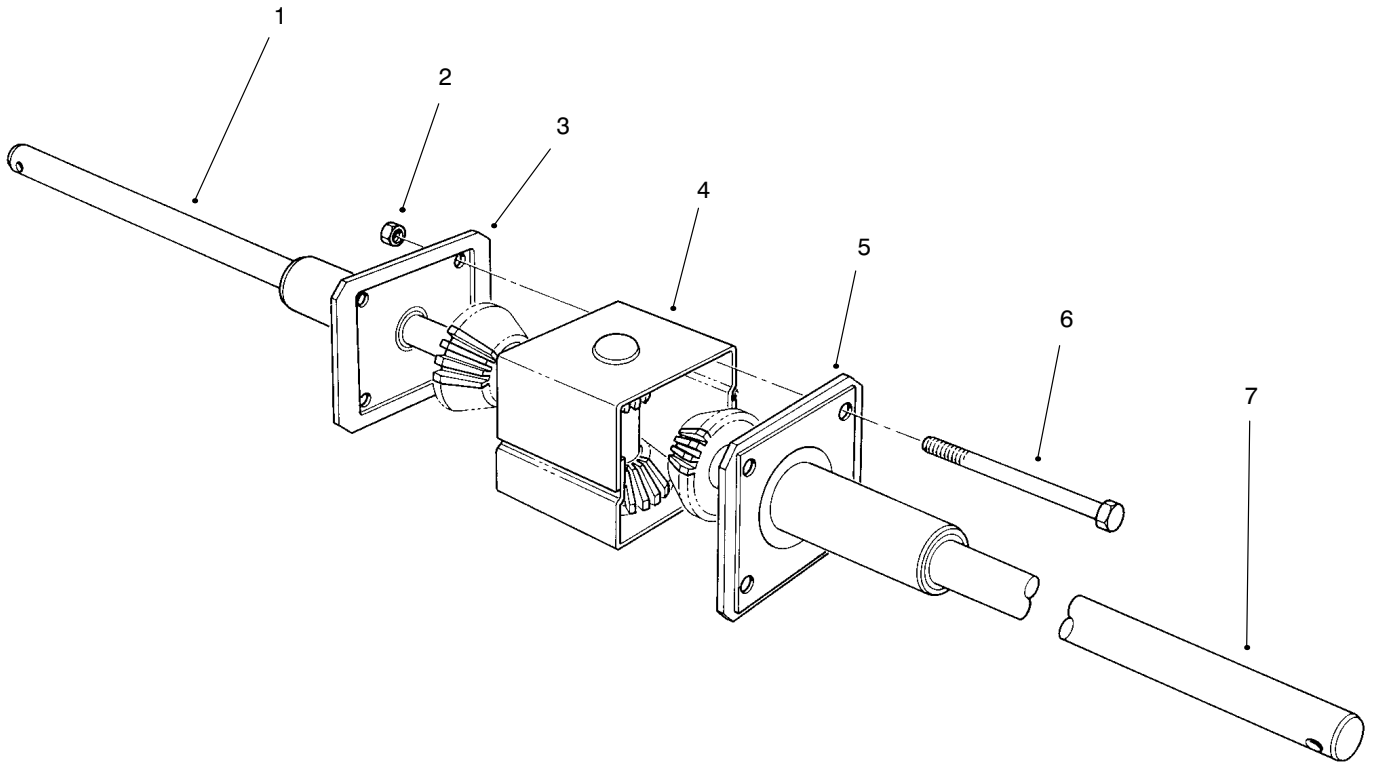

C-0010

DIFFERENTIAL ASSEMBLY

Ref. No.	Part No.	Description	No. Used
1	55-7762	Axle - R.H.	1
2	32152-1	Nut - Lock	4
3	55-7770	Cap - End, R.H.	1
4	55-7780	Case - Gear, Transfer	1

Ref. No.	Part No.	Description	No. Used
5	55-7771	Cap - End, L.H.	1
6	322-22	Screw - Cap Hex. Hd.	4
7	55-7763	Axle - L.H.	1
*	56-9960	Differential - Complete	1

*Not Illustrated