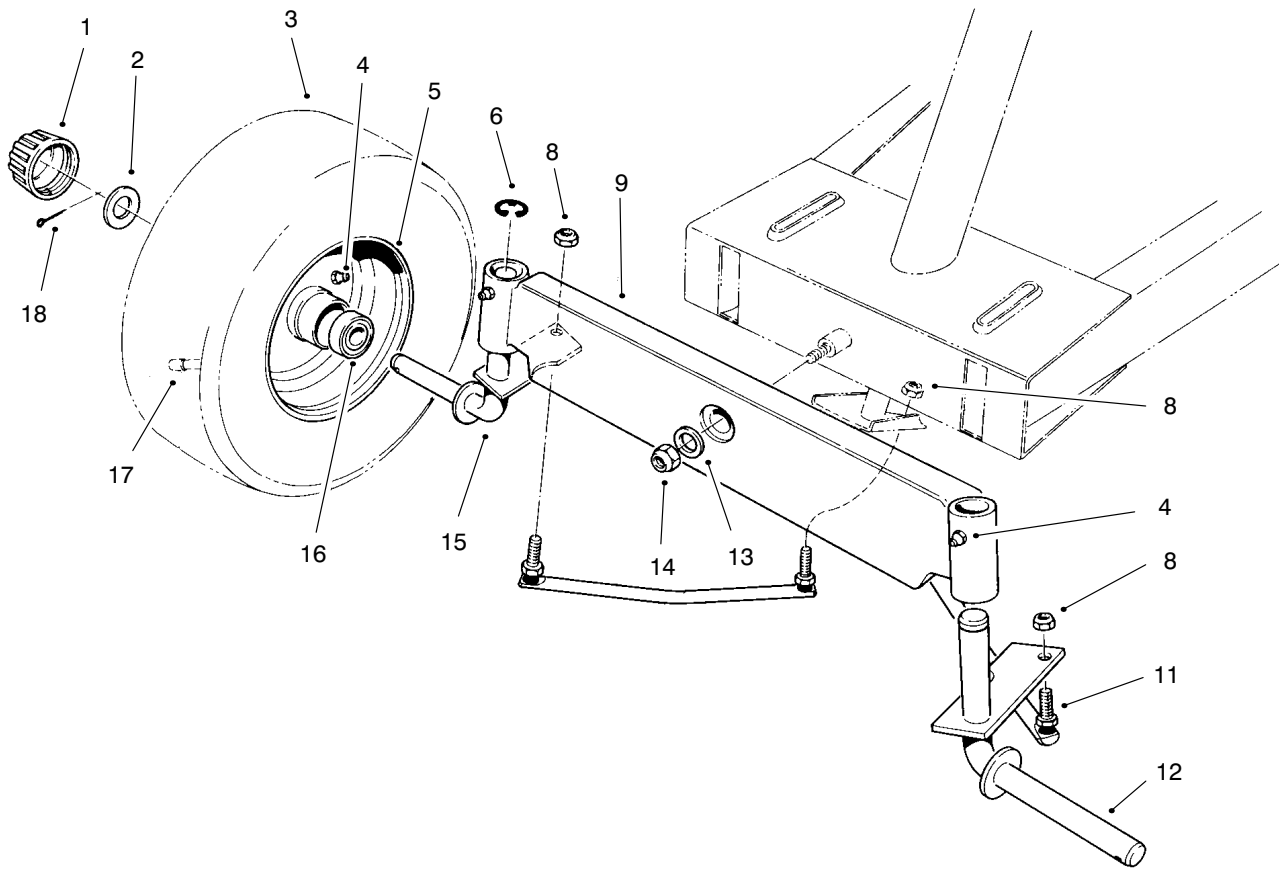

C-0003A

FRONT AXLE ASSEMBLY

Ref. No.	Part No.	Description	No. Used
1	61-9780	Cap - Hub	2
2	28-2480	Washer - Flat	2
3	99-2990	Tire	2
4	302-5	Fitting - Grease	4
5	217-80	Rim	2
6	32151-48	Ring - Retaining	2
8	3296-4	Nut - Lock	4
9	67-0990-01	Axle - Front	1
11	67-0880	Assembly - Tie Rod	2

Ref. No.	Part No.	Description	No. Used
12	67-0810-01	Spindle - L.H.	1
13	3256-26	Washer - Flat	1
14	3296-25	Nut - Lock	1
15	67-0800-01	Spindle - R.H.	1
16	88-4400	Bearing	4
17	232-27	Valve Stem w/Cap	2
18	3272-12	Pin - Cotter	2
*	232-44	Tube - Inner	2

*Not Illustrated