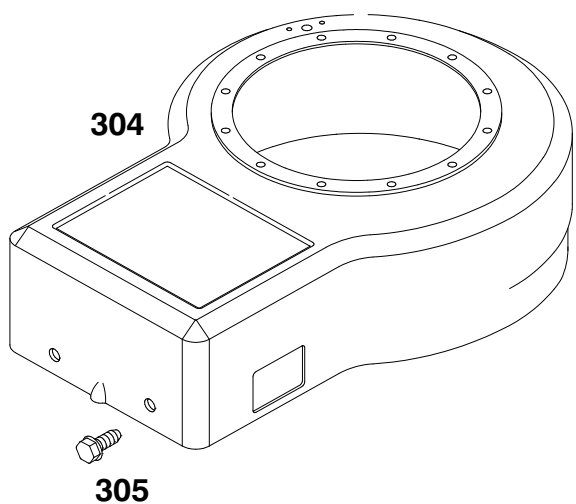

1036 LABEL KIT-EMISSIONS

Assemblies include all parts shown in frames.

ENGINE BRIGGS & STRATTON MODEL 195707-0421-E1

Ref. No.	Part No.	Description	No. Used
23	391983	Flywheel	1
73	224517	Screen-Rotating	1
75	225136	Washer-Flywheel	1
78	94626	Screw-Hex.	1
304	494084	Housing-Blower	1
305	94786	Screw-Hex.	1
332	94877	Nut-Flywheel	1

Ref. No.	Part No.	Description	No. Used
363	19165	Flywheel Puller	1
423	94625	Screw-Shoulder	1
455	222561	Cup-Flywheel	1
726	392134	Gear-Ring	1
727	395405	Guard-Starter Drive	1
729	281395	Clip-Wire	1
1036	499356	Label Kit - Emissions	1