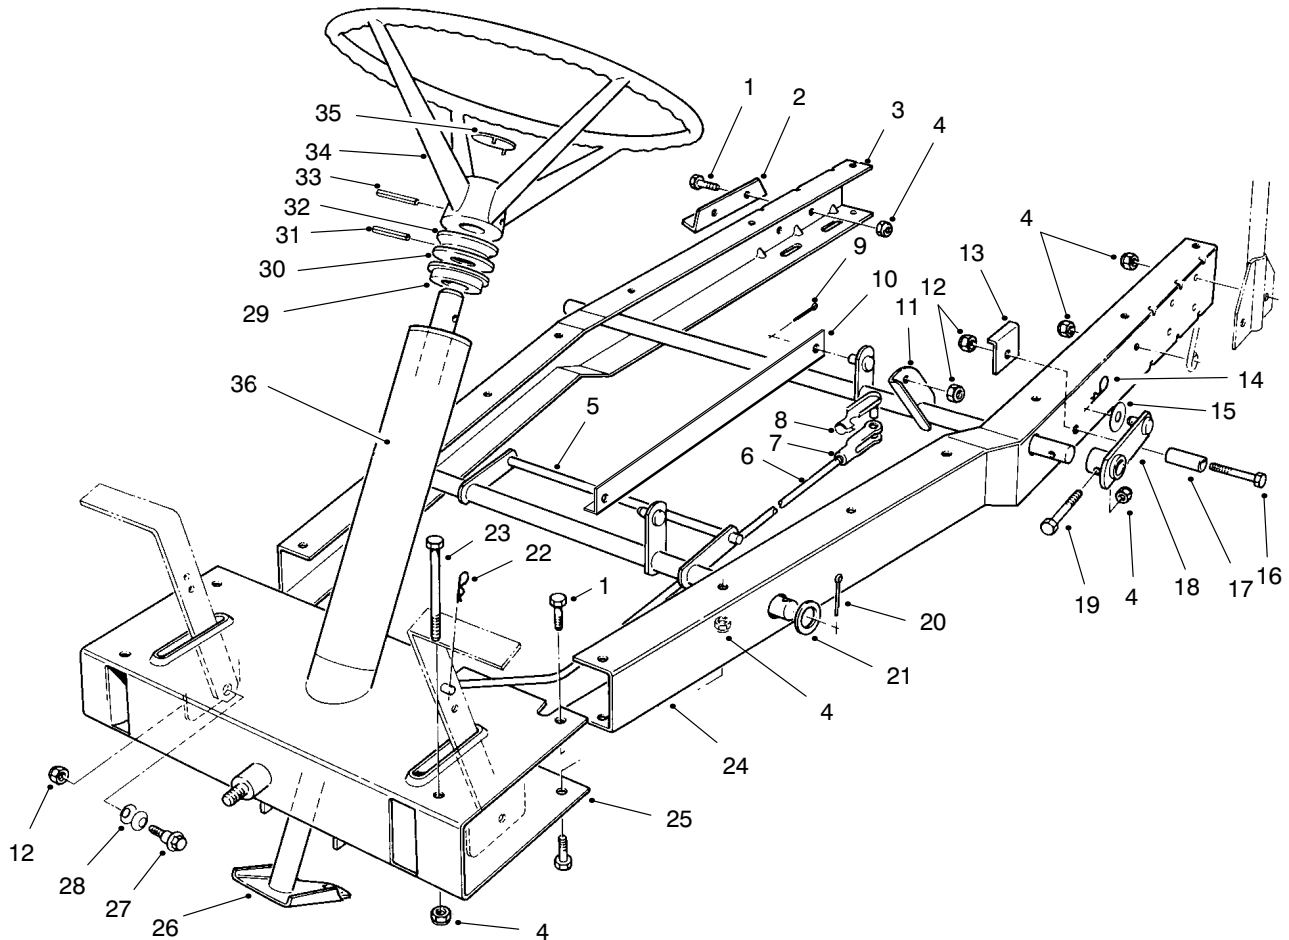

MODEL NO. 70044-990001 & UP

PARTS
CATALOG

WHEEL HORSE®
825 Recycler® Riding Mower

C-1940

FRONT BODY ASSEMBLY

Ref. No.	Part No.	Description	No. Used
1	99-6069	Decal - Instruction	1
2	3296-29	Nut - Lock	5
3	44-7030	Tread - Foot Rest	2
4	32104-110	Screw - Cap Hex. Hd.	4
5	3290-347	Nut - U-Type	4
6	67-1590	Bracket - Brake Return	1
7	67-1430	Spring - Compression	1
8	26-9530	Washer - Pivot	1
9	67-1340	Rod - Brake, Transmission	1
10	67-1330-03	Lever - Brake, Bellcrank	1
11	67-1450	Spring - Extension	1
12	67-1350	Rod - Front, Brake	1
13	19-1970	Spring - Brake, Parking	1
14	67-1130-03	Pedal - Brake & Clutch	2
15	98-2387-01	Body W.A. - Front	1
16	3290-250	Pin - Hair, Cotter	2
17	65-2920	Pad - Pedal	2

C-0005

FRAME ASSEMBLY

Ref. No.	Part No.	Description	No. Used	Ref. No.	Part No.	Description	No. Used
1	322-3	Screw - Cap Hex. Hd.	6	20	3272-23	Pin - Cotter	2
2	44-7140-01	Mount - Bearing, Axle	1	21	3256-29	Washer - Flat	2
3	67-0520-01	Channel - R.H.	1	22	3290-250	Pin - Hair, Cotter	1
4	3296-29	Nut - Lock	16	23	322-14	Screw - Cap Hex. Hd.	2
5	67-0010-03	Lift W.A. - Front, Deck	1	24	67-0530-01	Channel - L.H.	1
6	67-0430	Rod - Clutch	1	25	67-0450-01	Frame W.A. - Front	1
7	282-27	Clevis	1	26	67-0830-01	Shaft W.A. - Steering	1
8	67-1530	Pin - Clevis	1	27	67-0870	Bolt - Shoulder	2
9	3272-6	Pin - Cotter	2	28	3290-413	Washer - Belleville	4
10	67-0090-01	Bracket - Link, H.O.C.	1	29	67-0850	Bushing - Steering	2
11	67-0050-01	Tube W.A. - Support, Rear	1	30	67-0860	Washer - Steering	1
12	3296-39	Nut - Lock	5	31	32121-32	Pin - Roll	1
13	67-1510-01	Brace - Stop, Deck	2	32	67-0440	Spacer - Steering	1
14	3290-355	Pin - Hair, Cotter	2	33	32121-78	Pin - Roll	1
15	67-1460	Washer - Flat	2	34	49-3242	Wheel - Steering	1
16	323-10	Screw - Cap Hex. Hd.	2	35	92-7990	Insert - Wheel, Steering	1
17	68-8380	Spacer - Stop, Deck	2	36	76-4080	Decal	1
18	67-0300-01	Lever W.A. - H.O.C.	2	*	13-6049	Kit - Loose parts	1
19	46-2510	Bolt - Mounting, Axle	2				