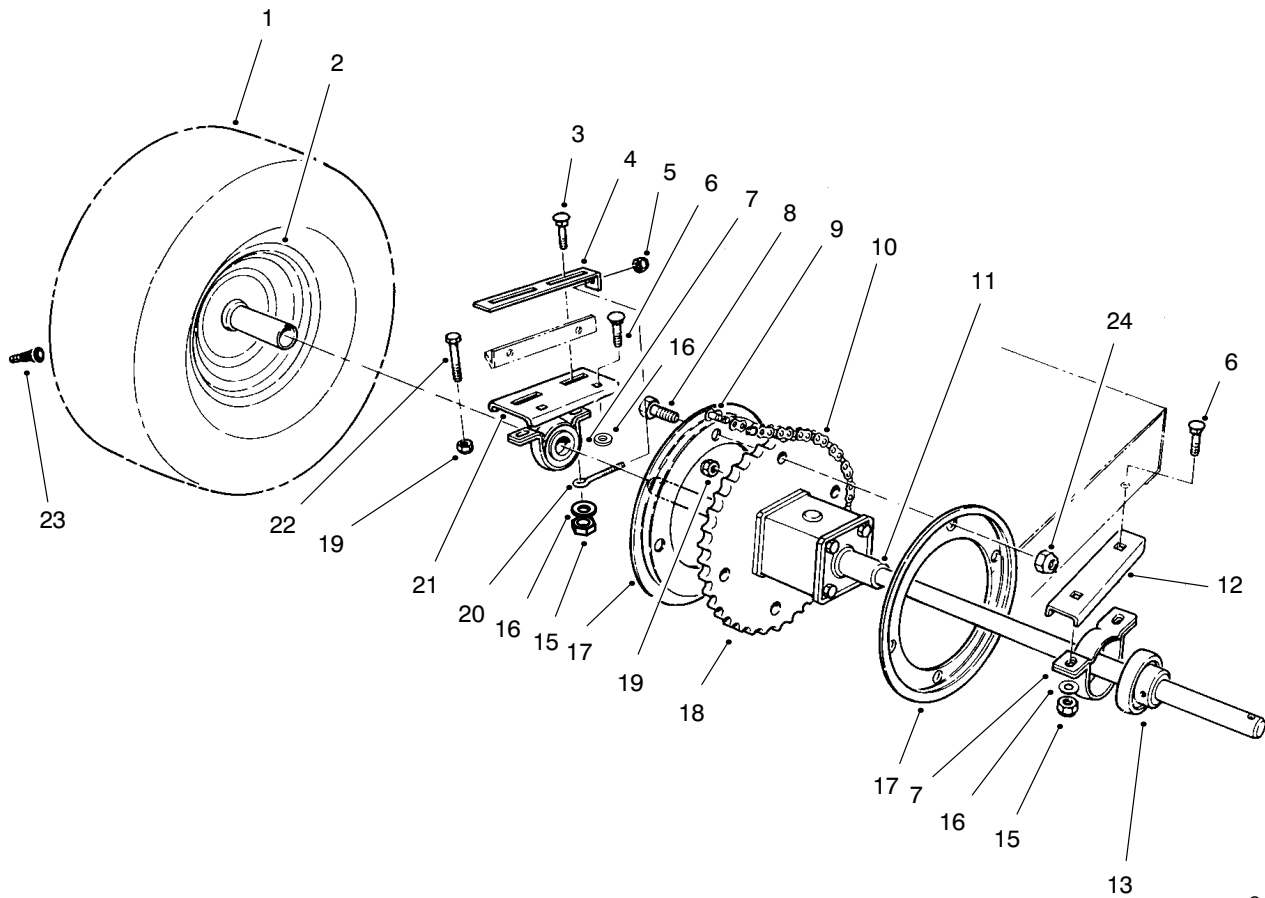

MODEL NO. 70044-990001 & UP

PARTS
CATALOG

WHEEL HORSE®
825 Recycler® Riding Mower

C-1940

FRONT BODY ASSEMBLY

Ref. No.	Part No.	Description	No. Used
1	99-6069	Decal - Instruction	1
2	3296-29	Nut - Lock	5
3	44-7030	Tread - Foot Rest	2
4	32104-110	Screw - Cap Hex. Hd.	4
5	3290-347	Nut - U-Type	4
6	67-1590	Bracket - Brake Return	1
7	67-1430	Spring - Compression	1
8	26-9530	Washer - Pivot	1
9	67-1340	Rod - Brake, Transmission	1
10	67-1330-03	Lever - Brake, Bellcrank	1
11	67-1450	Spring - Extension	1
12	67-1350	Rod - Front, Brake	1
13	19-1970	Spring - Brake, Parking	1
14	67-1130-03	Pedal - Brake & Clutch	2
15	98-2387-01	Body W.A. - Front	1
16	3290-250	Pin - Hair, Cotter	2
17	65-2920	Pad - Pedal	2

C-1525C

ENGINE ASSEMBLY

Ref. No.	Part No.	Description	No. Used
3	3256-23	Washer - Flat	2
4	32103-12	Nut - Wing	1
5	56-7720	Post - Hold Down, Battery	1
6	56-2540	Tube - Drain	1
7	56-7710	Hold Down - Battery	1
8	80-2600	Battery 12V	1
9	321-4	Screw - Cap Hex. Hd.	2
10	32103-22	Nut - Wing	2
11	80-4560	Spacer	1
12	322-12	Screw - Cap Hex. Hd.	1
13	62-4300	Pad - Anti-Skid	1
14	98-0712	Pulley - Engine	1
15	3256-25	Washer - Flat	1
16	62-3760	Screw - Cap Hex. Hd.	1
17	98-0708	Assembly - Wire Battery to Ground	2
18	32144-14	Screw - Self Tapping	1
19	322-7	Screw - Cap Hex. Hd.	3

C-2378

ELECTRICAL SCHEMATIC

Ref. No.	Part No.	Description	No. Used
1	99-2325	Harness - Wire	1

Ref. No.	Part No.	Description	No. Used

C-0008B

REAR AXLE ASSEMBLY

Ref. No.	Part No.	Description	No. Used
1	99-2992	Tire	2
2	44-9760	Rim	2
3	3231-4	Bolt - Carriage	2
4	61-9990	Plate - Adjusting	1
5	3296-42	Nut - Lock	1
6	3231-25	Bolt - Carriage	4
7	47-1480	Mount - Bearing	2
8	321-4	Screw - Cap Hex. Hd.	4
9	2710-11	Link - Connecting	1
10	67-0910	Chain (Incl. Ref. #9)	1
11	56-9960	Differential	1
12	66-6630-01	Support L.H.	1