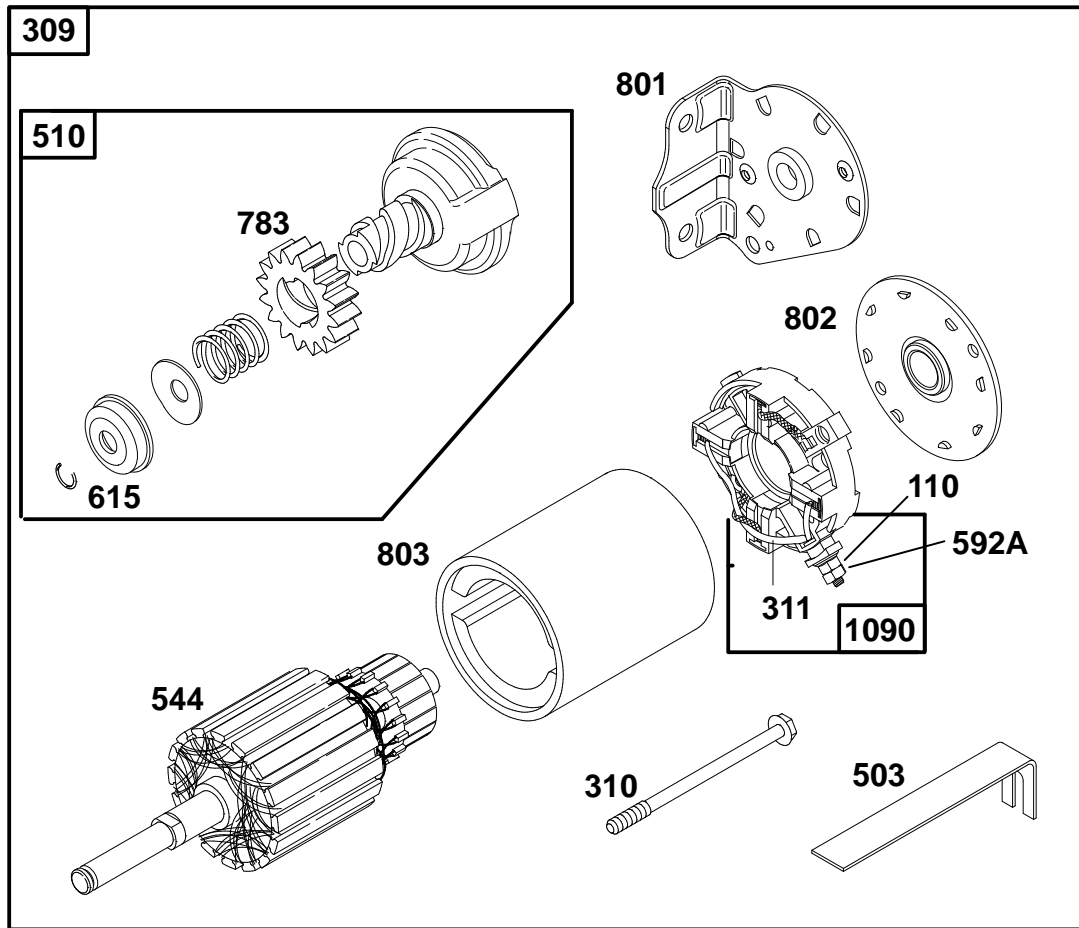

Assemblies include all parts shown in frames.

ENGINE BRIGGS & STRATTON MODEL 195707-0421-E1

Ref. No.	Part No.	Description	No. Used
110	225137	Washer-Flat	1
309	497595	Motor-Starter	1
310	94003	Screw-Hex.	1
311	497608	Brush Set	1
592A	92278	Nut-Hex.	1
503	806006	Strap-Starter	1
510	497606	Drive-Starter	1
544	497603	Armature-Starter	1

Ref. No.	Part No.	Description	No. Used
615	263080	Retainer	1
728	94951	Screw-Torx®Hex.	1
729A	225170	Clip-Wire	1
783	280104	Gear-Starter	1
801	394856	Cap-Drive	1
802	497607	Cap-End	1
803	497604	Housing-Starter	1
1090	497605	Retainer-Brush	1