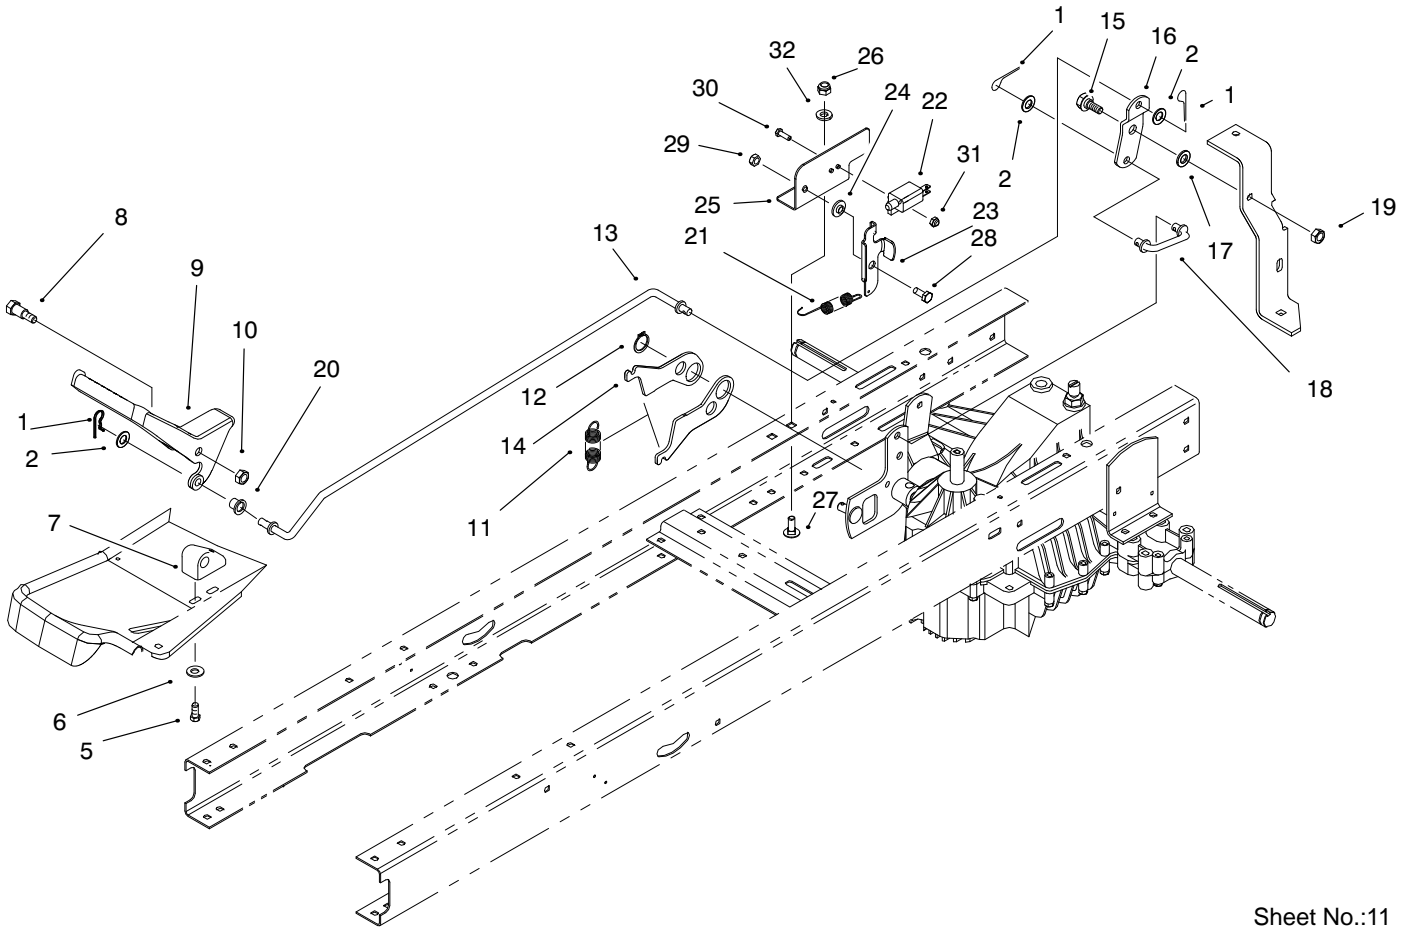

Sheet No.:11

Hydro Transaxle Controls Assembly

Ref. No.	Part No.	Qty.	Description
1	3290-307	4	Cotter-Hairpin
2	3256-38	4	Washer-Flat
5	46-8090	2	Screw-Plastite
6	3256-22	2	Washer-Flat
7	88-4690	1	Pivot Block
8	23-0310	1	Shoulder Bolt
9	99-6120-05	1	Pedal-Speed Control
10	3296-59	1	Nut-Lock Ni
11	92-7305	1	Spring-Extension
12	32151-83	1	Snap Ring
13	99-6804	1	Rod-Speed Control,1744
14	88-5610	2	Neutral Return Lever
15	37-8771	1	Screw-Shoulder
16	93-3875	1	Bellcrank
17	3290-456	1	Washer-Belleville
18	93-3874	1	Link-Speed/Direct Control
19	3296-47	1	Nut-Lock Ni
20	99-6121	1	Bushing
21	99-6805	1	Spring-Extension
22	95-1653	1	Switch - Single Pole
23	99-6807	1	Bracket - Pivot
24	99-6808	1	Washer-Stepped
25	99-6806	1	Bracket - Adjustment
26	3296-29	2	Nut-Lock Ni

Ref. No.	Part No.	Qty.	Description
27	3230-18	2	Screw-CARR
28	99-6810	1	Screw-Hex Hd
29	3296-42	1	Nut-Lock Ni
30	3290-392	2	Screw - Hex Head Slot
31	3296-1	2	Nut-Lock Ni
32	3256-23	2	Washer-Flat