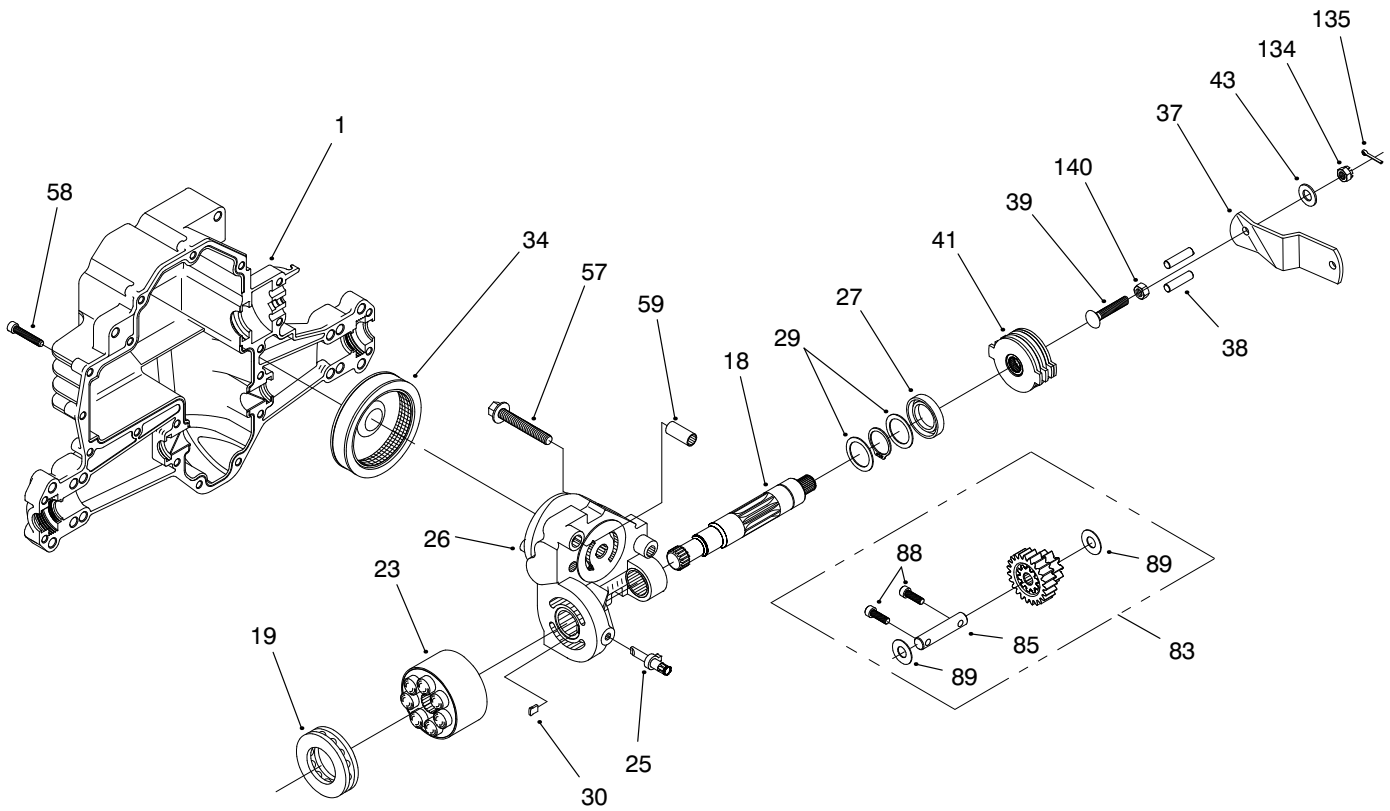

Sheet No.:17

Hydro Transaxle Assembly (Continued)

Ref. No.	Part No.	Qty.	Description
1	94-1900	1	Housing – Lower
18	94-6955	1	Shaft – Motor
19	94-6923	1	Bearing – Thrust
23	94-1913	1	Block – Cylinder ASM
25	94-1914	1	Actuator – Bypass
26	94-1915	1	Centersection ASM
27	94-1916	1	Seal – Lip
28	94-1917	1	Ring – Retaining
29	94-1918	2	Washer
30	94-6925	1	Bypass Plate
34	94-1920	1	Oil Filter Element
37	93-3861	1	Lever – Brake
38	92-6549	1	Pin – Actuating
39	94-1923	1	Bolt
41	94-1919	4	Bolt Rotor/Starter Kit
43	5-4460	1	Washer – Fender
57	94-6926	3	Bolt
58	94-1926	21	Bolt
59	94-1927	2	Pin
83	94-1930	1	Jackshaft/Pinion Gear ASM
85	94-6956	1	Jackshaft
88	94-1932	2	Capscrew
89	94-1933	2	Washer
134	93-3807	1	Nut – Castle

Ref. No.	Part No.	Qty.	Description
135	3272-7	1	Pin – Cotter
140	3296-20	1	Nut – Lock