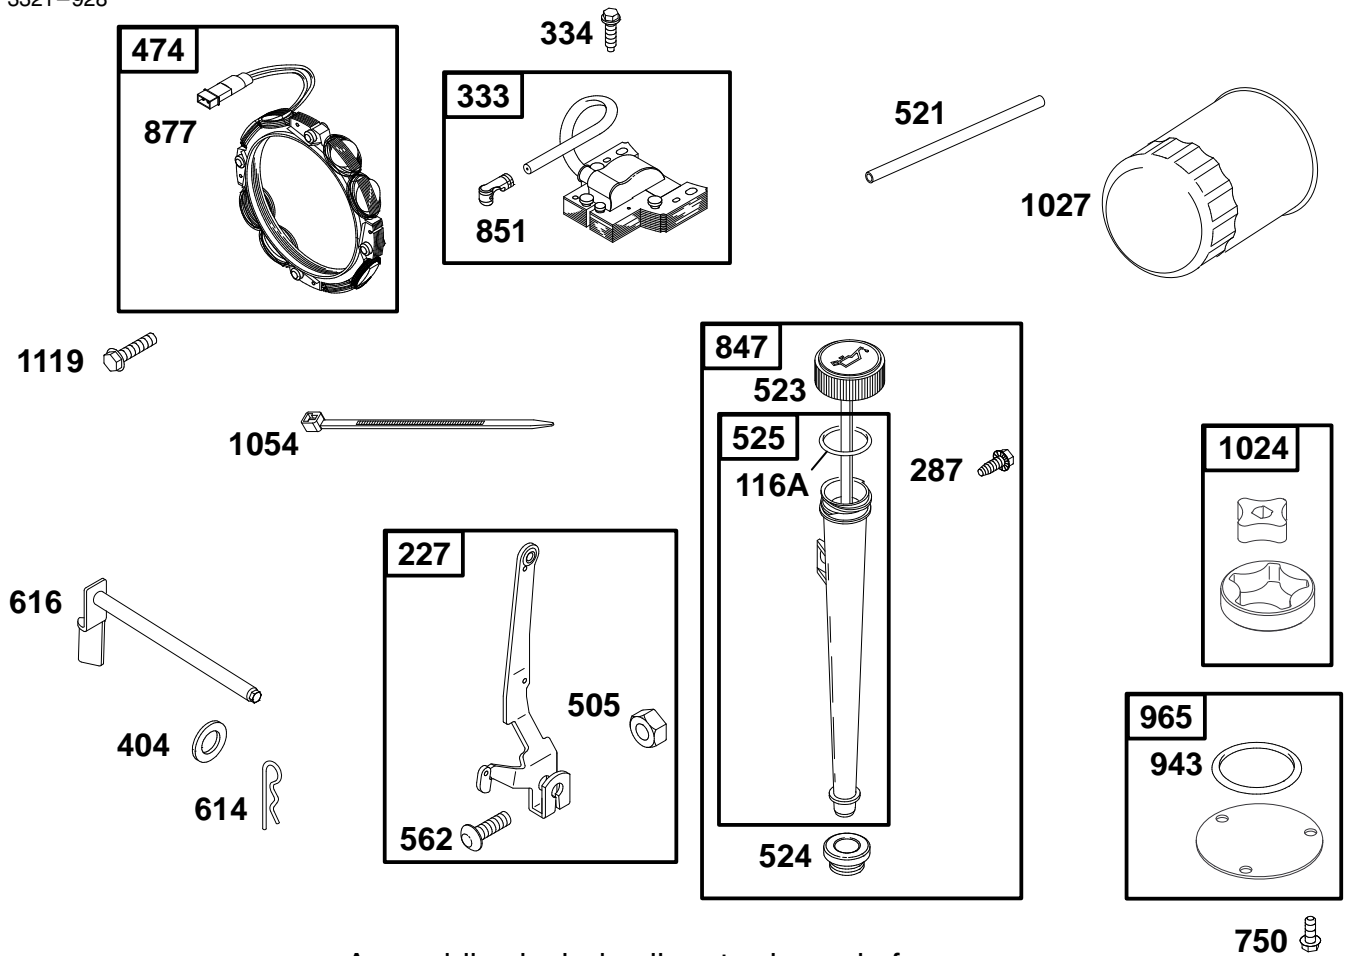

Assemblies include all parts shown in frames.

ENGINE BRIGGS & STRATTON MODEL 312777-0128-E1

Ref. No.	Part No.	Description	No. Used
116A	★270920	Seal-O-Ring	1
227	493935	Lever-Governor	1
287	94903	Screw-Shoulder	1
333	495859	Armature-Magneto	1
334	94731	Screw-Hex.	1
404	94927	Washer-Flat	1
474	393474	Alternator	1
505	231978	Nut-Hex.	1
521	690581	Shield-Cable	1
523	495230	Dipstick	1
524	★281370	Seal-Fill Tube	1
525	691398	Tube-Oil Fill	1
562	94907	Bolt-Governor Lever	1

Ref. No.	Part No.	Description	No. Used
614	93306	Pin-Cotter	1
616	495157	Crank-Governor	1
750	691033	Screw-Hex.	1
847	496415	Dipstick/Tube Assembly	1
851	224110	Terminal-Cable	1
877	393456	Connector-Alt. Output	1
943	★280801	Seal-O-Ring	1
965	499613	Cover-Pump	1
1024	499054	Pump-Oil	1
1027	492932	Filter-Oil	1
1054	280275	Tie-Cable	1
1119	93621	Screw-Hex.	1

★ Included in Gasket Set-Ref. 358.
▲ Included in Valve Overhaul Kit-Ref. 1033.

● Included in Carburetor Kit-Ref. 121.
◆ Included in Carburetor Gasket Set-Ref. 977.
■ Included in Kits ★ ▲ ◆