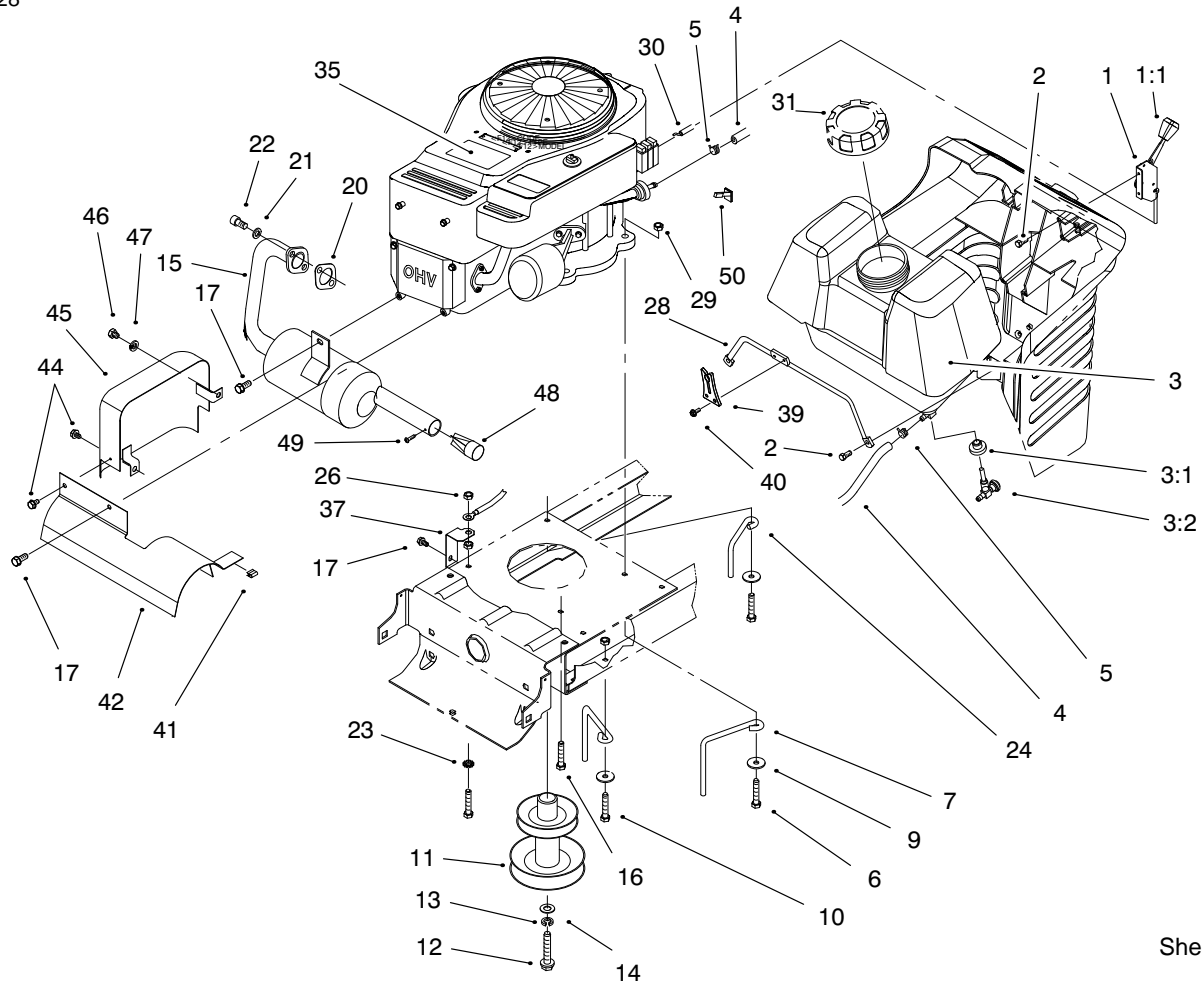

Sheet No.:7

Engine Systems Components Assembly

Ref. No.	Part No.	Qty.	Description
1	88-4340	1	Control-Throttle
1:1	66-0120	1	Knob
2	27-0220	4	Screw-Special
3	88-3880	1	Gas Tank ASM
3:1	104047	1	Bushing
3:2	104048	1	Valve-Fuel
4	47-2963	1	Hose-Gas
5	2412-98	2	Clamp
6	322-9	3	Screw-HH
7	93-3854	3	Guide - Belt Engine
9	5-4460	4	Washer-Pivot
10	322-5	2	Screw-HH
11	93-3832	1	Pulley, Engine
12	26-0671	1	Screw-Blade
13	3253-22	1	Washer-Lock/Sp
14	3256-25	1	Washer-Flat
15	93-3892	1	Muffler Wa 15.5
16	9267154	1	Screw
17	9266714	3	Screw-HWH
20	88-4410	1	Gasket-Muffler
21	3253-4	2	Washer-Lock/Sp
22	3274-10	2	Screw-HSH
23	3255-8	1	Washer-Lock/Ext
24	93-3855	1	Guide - Belt RH
26	32149-1	2	Nut-Keps
28	94-1952	1	Rod - Gas Tank

Ref. No.	Part No.	Qty.	Description
29	3296-29	4	Nut-Lock Ni
30	88-4350	1	Cable-Throttle
31	88-3980	1	Gas Cap Assembly
35	99-8057	1	Decal - Engine
37	93-3809	1	Bracket- Ground
39	94-1951	1	Latch - Hood
40	32144-112	2	Screw-Thread Forming
41	93-3882	1	Clip - Tinnerman, U
42	93-3880-03	1	Shield-Muffler
44	32104-76	2	Screw-Acorn Slot
45	93-8450-03	1	Wa - Exhaust Shield
46	322-3	1	Screw-HH
47	3253-4	1	Washer-Lock/Sp
48	93-9911	1	Screen-Silencer, Exhaust
49	32144-42	1	Screw-Selftap
50	88-4490	1	Reducer-Throttle Rpm (Only On: 71280)