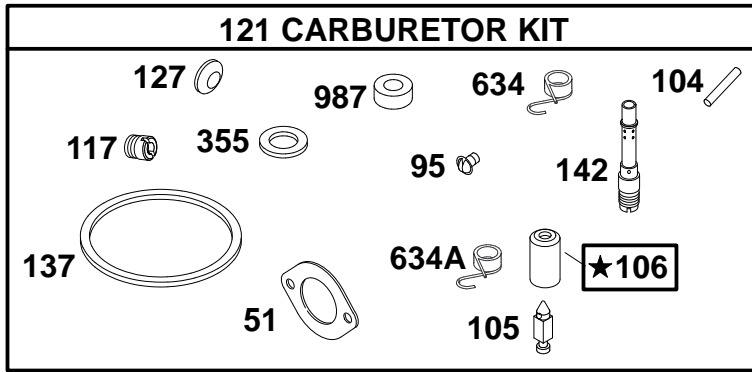

★ REQUIRES SPECIAL TOOLS TO INSTALL. SEE REPAIR INSTRUCTION MANUAL.