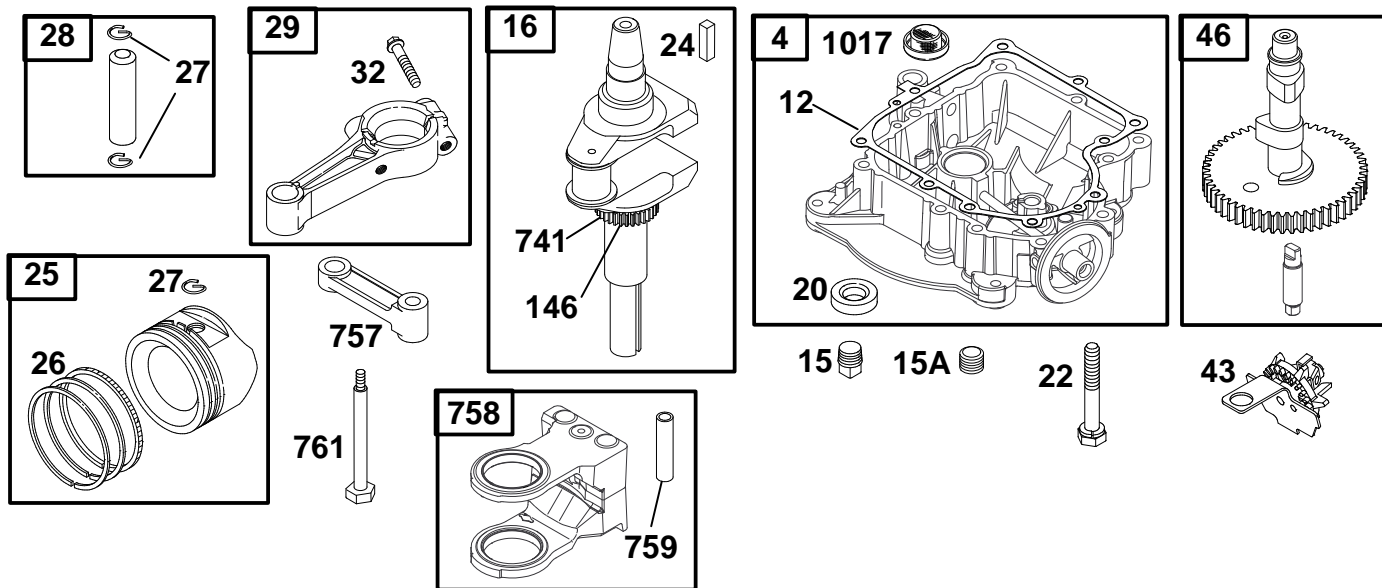

Assemblies include all parts shown in frames.

ENGINE BRIGGS & STRATTON MODEL 312777-0128-E1

Ref. No.	Part No.	Description	No. Used
4	693582	Sump-Engine	1
12	★271916	Gasket-Crankcase 015" Thick	1
		Gasket-Crankcase 005" Thick	1
		Gasket-Crankcase 009" Thick	1
15	94239	Plug-Oil Drain	1
15A	91488	Plug-Oil Drain	1
16	690136	Crankshaft	1
20	★291675	Seal-Oil	1
22	692125	Screw-Hex.	1
24	222698	Key-Flywheel	1
25	692271	Piston Assembly Standard	1
		Piston Assy .010" O.S.	1
		Piston Assy .020" O.S.	1
		Piston Assy .030" O.S.	1

Ref. No.	Part No.	Description	No. Used
26	690162	Ring Set Standard	1
		Ring Set .010" O.S.	1
		Ring Set .020" O.S.	1
		Ring Set .030" O.S.	1
27	263129	Lock-Piston Pin	1
28	498319	Pin-Piston Standard	1
29	692419	Pin-Piston .005" O.S.	1
		Rod-Connecting Standard	1
		Rod-Connecting .020" Undersize	1
32	692852	Screw-Connecting Rod	1
43	490815	Governor/Oil Slinger	1
46	693450	Gear-Cam	1
146	94196	Key-Timing	1
741	262932	Gear-Timing	1
757	213998	Link-Counterweight	1
758	499994	Counterweight	1
759	230787	Pin-Counterweight	1
761	94593	Screw-Hex.	1
1017	693292	Screen-Oil Pump	1

★ Included in Gasket Set-Ref. 358.
Δ Included in Valve Overhaul Kit-Ref. 1033.

● Included in Carburetor Kit-Ref. 121.
◆ Included in Carburetor Gasket Set-Ref. 977.
■ Included in Kits ★ Δ ● ◆.