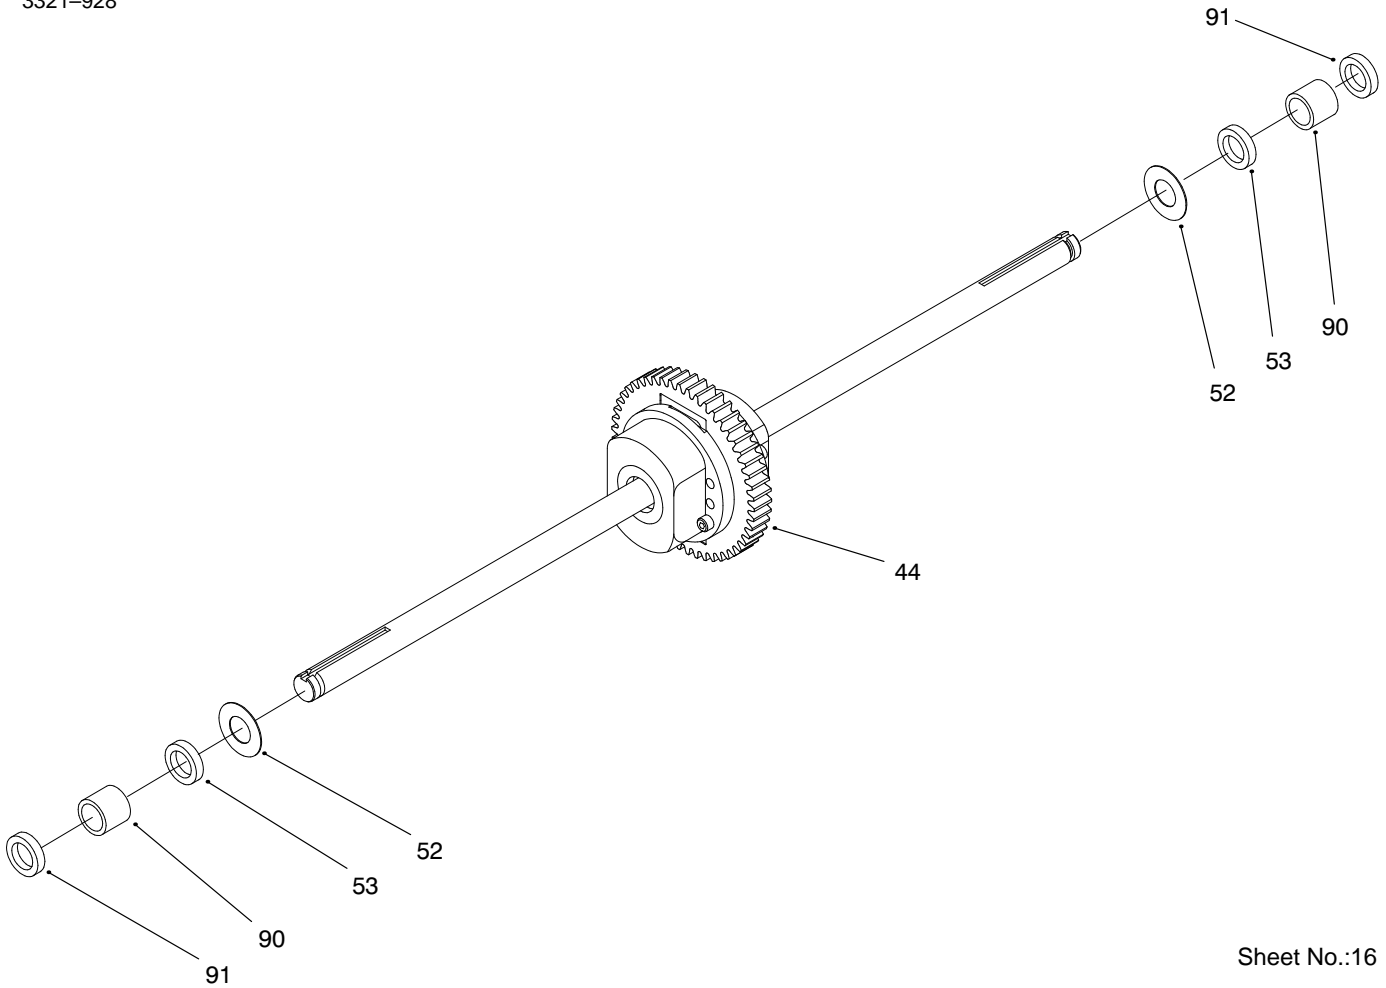

Sheet No.:16

Hydro Transaxle Assembly (Continued)

Ref. No.	Part No.	Qty.	Description
44	95-3269	1	Differential ASM
52	94-1943	2	Washer
53	94-1924	2	Seal
90	94-1934	2	Sleeve - Bearing
91	94-1935	2	Seal - Wiper

Ref. No.	Part No.	Qty.	Description