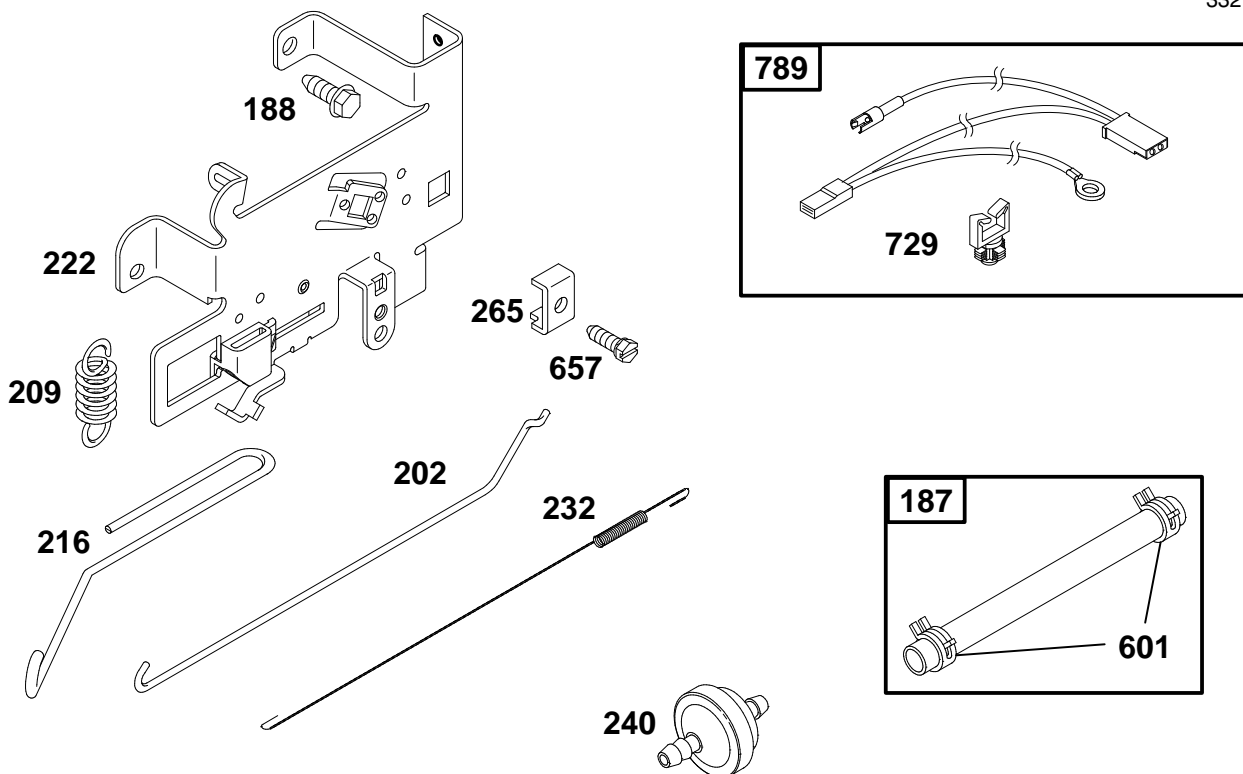

Assemblies include all parts shown in frames.

ENGINE BRIGGS & STRATTON MODEL 312777-0128-E1

Ref. No.	Part No.	Description	No. Used
187	298049	Line-Fuel Cut to Required Length	1
188	94929	Screw-Hex.	1
202	262767	Link-Choke	1
209	260695	Spring-Governor	1
216	262766	Link-Choke	1
222	694042	Bracket-Control	1
232	262785	Spring-Link	1

Ref. No.	Part No.	Description	No. Used
240	394358	Filter-Fuel	1
265	221535	Clamp-Casing	1
601	95162	Clamp-Hose	1
657	94906	Screw-Slotted Hex.	1
729	281390	Clip-Wire	1
789	497708	Harness-Wiring	1

★ Included in Gasket Set-Ref. 358.
Δ Included in Valve Overhaul Kit-Ref. 1033.

● Included in Carburetor Kit-Ref. 121.
◆ Included in Carburetor Gasket Set-Ref. 977.
■ Included in Kits ★ Δ ● ◆.