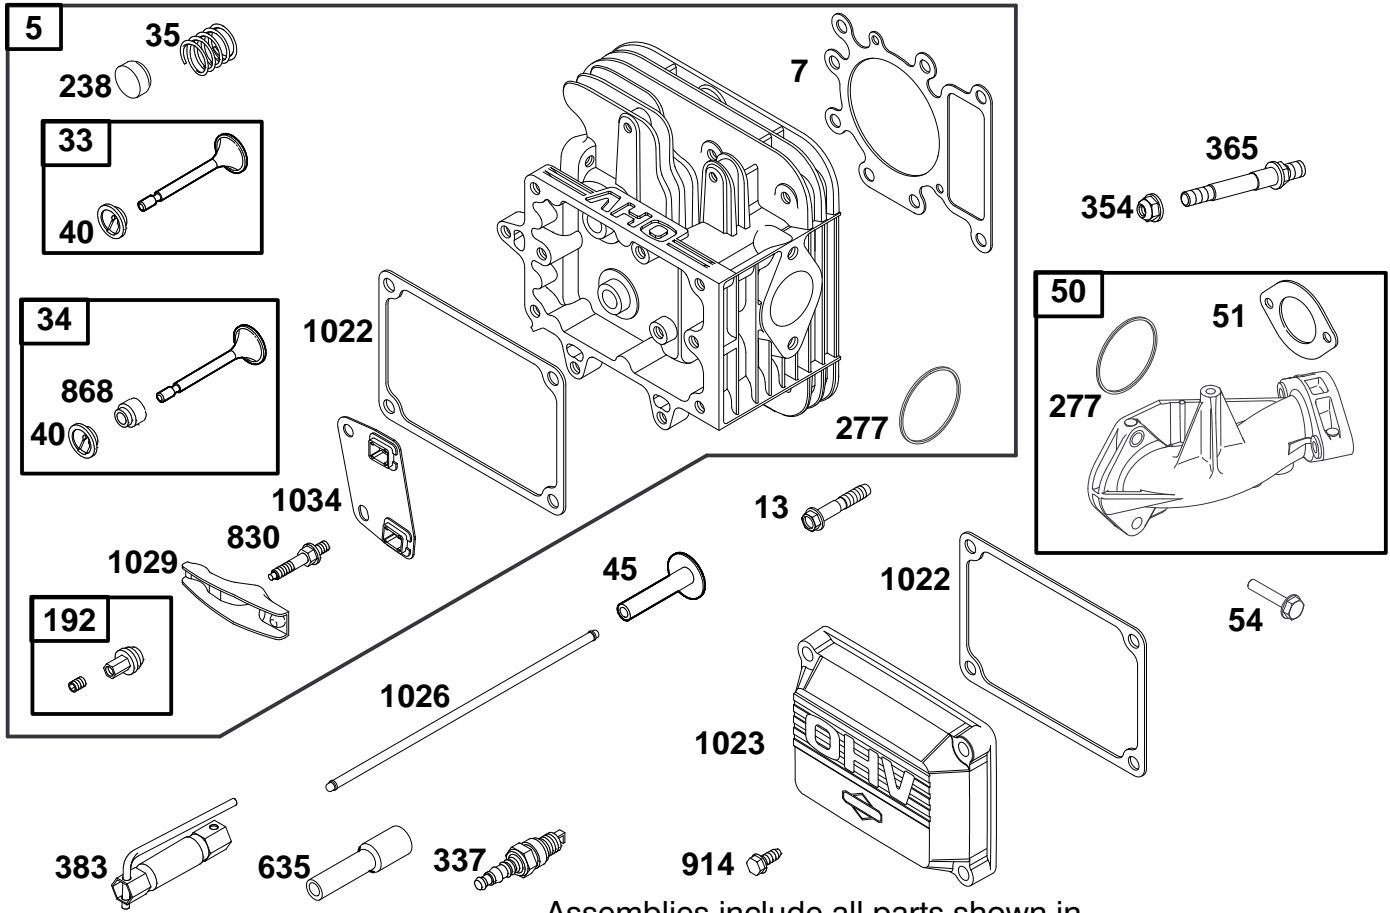

Assemblies include all parts shown in frames.

ENGINE BRIGGS & STRATTON MODEL 312777-0128-E1

Ref. No.	Part No.	Description	No. Used
5	690188	Head-Cylinder	1
7	Δ★692410	Gasket-Cylinder Head	1
13	690360	Screw-Hex.	1
33	495856	Valve-Exhaust	1
34	495857	Valve-Intake	1
35	262811	Spring-Valve	1
40	224641	Retainer-Valve	1
45	262411	Tappet-Valve	1
50	690193	Manifold-Intake	1
51	■273650	Gasket-Intake	1
54	95160	Screw-Hex.	1
192	492160	Adjuster-Rocker Arm	1
238	262836	Cap-Valve	1
277	Δ★692138	Seal-O-Ring	1

Ref. No.	Part No.	Description	No. Used
337	491055	Plug-Spark	1
354	94010	Nut-Hex.	1
365	690227	Stud-Carburetor Mtg.	1
383	89838	Wrench-Spark Plug	1
635	280872	Boot-Spark Plug	1
830	94555	Stud-Rocker Arm	1
868	Δ★499236	Seal-Valve	1
914	94682	Screw-Hex.	1
1022	Δ★272475	Gasket-Rocker Cover	1
1023	690388	Cover-Rocker	1
1026	494432	Rod-Push	1
1029	224554	Arm-Rocker	1
1034	495248	Guide-Push Rod	1

★ Included in Gasket Set-Ref. 358.

Δ Included in Valve Overhaul Kit-Ref. 1033.

● Included in Carburetor Kit-Ref. 121.

◆ Included in Carburetor Gasket Set-Ref. 977.

■ Included in Kits ★ Δ ● ◆.