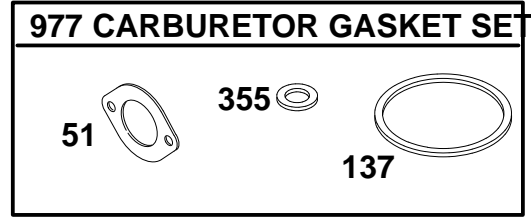

Assemblies include all parts shown in frames.

ENGINE BRIGGS & STRATTON MODEL 312777-0128-E1

Ref. No.	Part No.	Description	No. Used
3	★391086	Seal-Oil	1
7	Δ★692410	Gasket-Cylinder Head	1
9	★27803	Gasket-Breather	1
12	★271916	Gasket-Crankcase .015" Thick	1
		Gasket-Crankcase .005" Thick	1
		Gasket-Crankcase .009" Thick	1
20	★291675	Seal-Oil	1
51	■273650	Gasket-Intake	1
87	★491323	Seal-Governor Shaft	1
95	●94098	Screw-Choke/Throttle	1
104	●231789	Pin-Float Hinge	1
105	●231855	Valve-Needle	1
106	●231854	Seat-Inlet	1
116	★280801	Seal-O-Ring	1
116A	★270920	Seal-O-Ring	1
117	●232118	Jet-Main	1

Ref. No.	Part No.	Description	No. Used
121	690191	Carburetor Kit	1
127	●	Plug-Welch Sold In Kit Only	1
137	◆●281165	Gasket-Float Bowl	1
142	●231117	Nozzle-Carburetor	1
277	Δ★692138	Seal-O-Ring	1
355	◆●281164	Washer-Seal	1
358	690189	Gasket Set	1
524	★281370	Seal-Fill Tube	1
537	★281106	Gasket-Air Cleaner	1
634	●494453	Seal-Spring Assembly LMT 155	1
634A	●494455	Seal-Spring Assembly LMT 154	1
868	Δ★499236	Seal-Valve	1
977	690192	Gasket Set-Carburetor	1
987	●281166	Seal-Throttle Shaft	1
1022	Δ★272475	Gasket-Rocker Cover	1
1033	690190	Kit-Valve Overhaul	1

★ Included in Gasket Set-Ref. 358.

Δ Included in Valve Overhaul Kit-Ref. 1033.

● Included in Carburetor Kit-Ref. 121.

◆ Included in Carburetor Gasket Set-Ref. 977.

■ Included in Kits ★ Δ ● ◆.