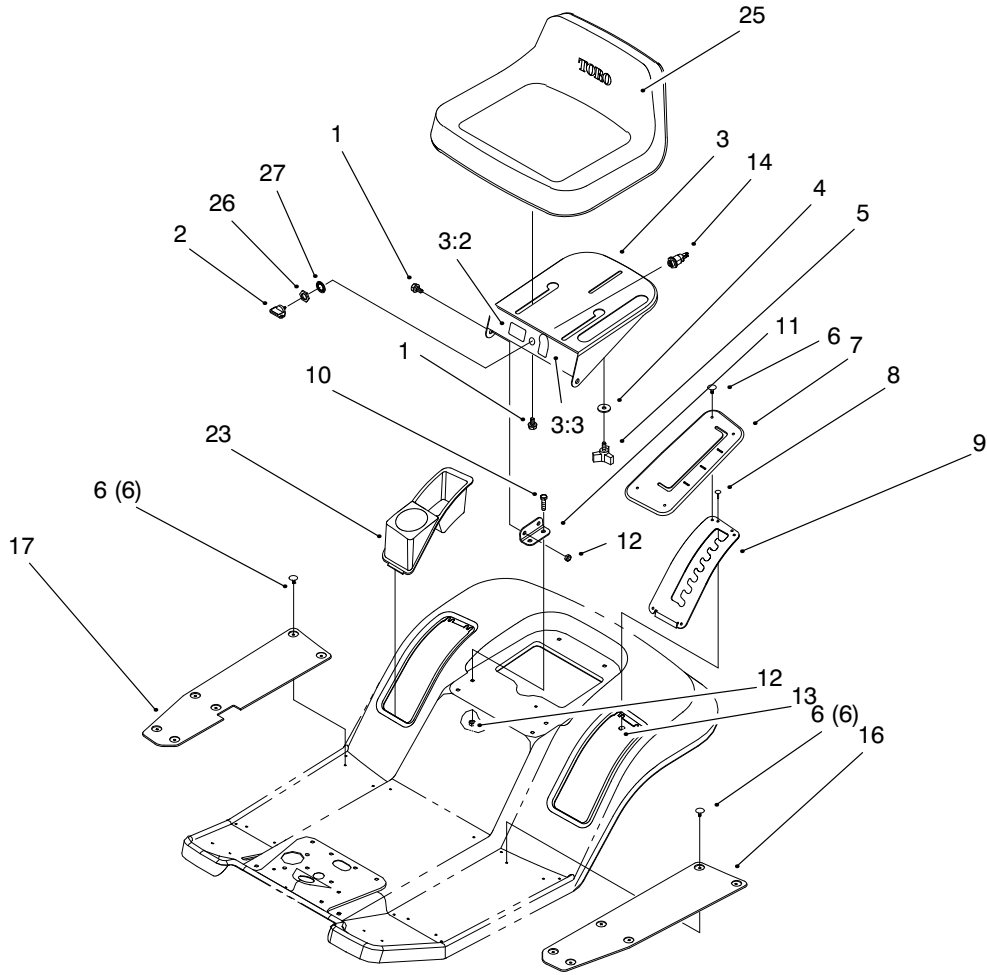

For example, a wheel assembly might be identified by reference number 6, the tire by 6:1, the valve by 6:2, and the wheel by 6:3. When you order the assembly identified by reference number 6, you receive all parts identified by reference numbers 6:1, 6:2, and 6:3. However, you may also order any part individually.

For example, the illustration callout 4 (2) indicates that two parts are used in that instance.

Sheet No.:3

Hood & Tower Assembly

Ref. No.	Part No.	Qty.	Description
1	99-1947	1	Tower-Steering
2	94-5565	1	Knob - Shift
3	46-8091	3	Special-HWH
4	3296-42	4	Nut-Lock Ni
5	321-2	4	Screw-HH
6	28-0540	2	Bolt-Shoulder
7	88-6050-03	1	Bracket-LH Hinge
8	3290-496	2	Nut-Retainer
11	94-1984	1	Latch - Pin
12	93-3891	1	Duct - Hood Air
13	46-8090	7	Screw-Plastite
14		1	Hood-w/Decal Toro
14	92-8650	1	Hood-V-Chassis Toro
14:2	92-5748	1	Decal-Air Duct Toro
15	92-5782	3	Foil Tape
16	93-3864-03	1	Shield - Heat
18	88-6040-03	1	Bracket-RH Hinge
19	3290-307	2	Cotter-Hairpin
20	88-4170	1	Rod-Tower Pivot
21	3256-24	2	Washer-Flat
22	32128-43	2	Nut-Lock Whiz
23	88-4140	2	Nut-Wedge
24	88-4160	2	Rod-Clamp Pivot
25	88-5190-03	1	Deck Engage Lev Wa
26	3296-29	2	Nut-Lock Ni

Ref. No.	Part No.	Qty.	Description
27	3256-23	2	Washer-Flat
28	322-3	2	Screw-HH
29	99-5914	2	Decal-Tower 1744 Hxl
30	99-8141	1	Decal-Ignition/Lights (Only On: 71280)
30	99-8139	1	Decal-Ignition/Lights (Only On: 71197)
31	92-5730	1	Decal - Throttle (Only On: 71280)
31	92-2461	1	Decal - Throttle (Only On: 71197)
32	93-6673	1	Decal - Deck Engage (Only On: 71280)
32	92-2462	1	Decal - Deck Engage (Only On: 71197)
33	95-0808	1	Decal - Hood Left
34	95-0807	1	Decal - Hood Right
35	99-6838	1	Cable ASM-Deck, 44"
36	9266714	2	Screw-HWH
37	93-3849	1	Brkt-Upper Cable
38	614249	1	Strap-Tie Sm
39	94-1980	2	Foam - Hood