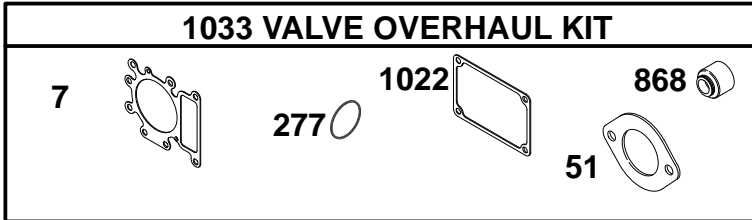

Assemblies include all parts shown in frames.

ENGINE BRIGGS & STRATTON MODEL 312777-0128-E1

Ref. No.	Part No.	Description	No. Used
3	★391086	Seal-Oil	1
7	Δ★692410	Gasket-Cylinder Head	1
9	★27803	Gasket-Breather	1
12	★271916	Gasket-Crankcase .015" Thick	1
		Gasket-Crankcase .005" Thick	1
		Gasket-Crankcase .009" Thick	1
20	★291675	Seal-Oil	1
51	■273650	Gasket-Intake	1
87	★491323	Seal-Governor Shaft	1
95	●94098	Screw-Choke/Throttle	1
104	●231789	Pin-Float Hinge	1
105	●231855	Valve-Needle	1
106	●231854	Seat-Inlet	1
116	★280801	Seal-O-Ring	1
116A	★270920	Seal-O-Ring	1
117	●232118	Jet-Main	1

Ref. No.	Part No.	Description	No. Used
121	690191	Carburetor Kit	1
127	●	Plug-Welch Sold In Kit Only	1
137	◆●281165	Gasket-Float Bowl	1
142	●231117	Nozzle-Carburetor	1
277	Δ★692138	Seal-O-Ring	1
355	◆●281164	Washer-Seal	1
358	690189	Gasket Set	1
524	★281370	Seal-Fill Tube	1
537	★281106	Gasket-Air Cleaner	1
634	●494453	Seal-Spring Assembly LMT 155	1
634A	●494455	Seal-Spring Assembly LMT 154	1
868	Δ★499236	Seal-Valve	1
977	690192	Gasket Set-Carburetor	1
987	●281166	Seal-Throttle Shaft	1
1022	Δ★272475	Gasket-Rocker Cover	1
1033	690190	Kit-Valve Overhaul	1

★ Included in Gasket Set-Ref. 358.

Δ Included in Valve Overhaul Kit-Ref. 1033.

● Included in Carburetor Kit-Ref. 121.

◆ Included in Carburetor Gasket Set-Ref. 977.

■ Included in Kits ★ Δ ● ◆.