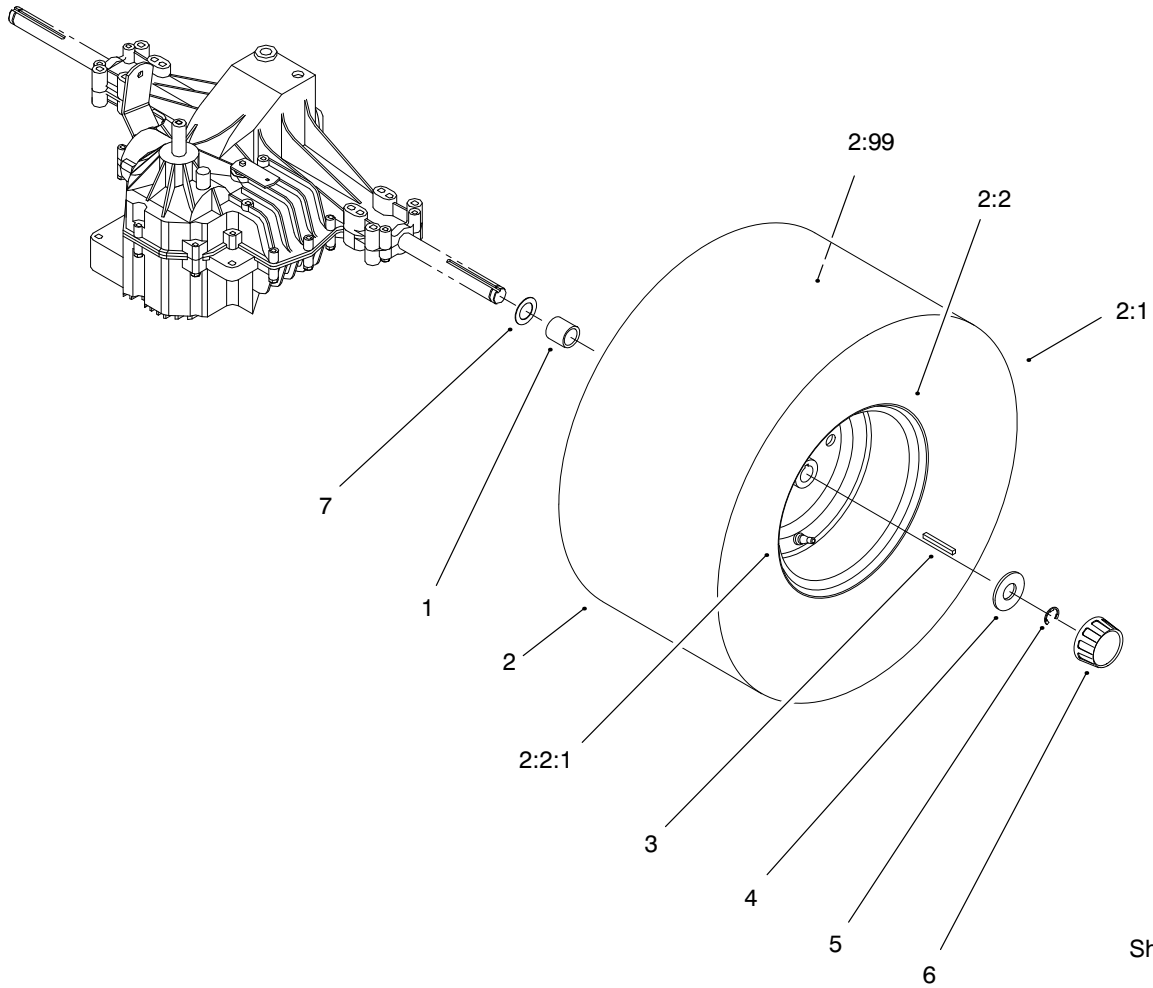

Sheet No.:9

Wheel & Tire Assembly

Ref. No.	Part No.	Qty.	Description
1	88-5360	2	Spacer
2		2	Wheel & Tire ASM, Rear
2:1	99-2994	1	Tire
2:2	88-4390	1	Rim ASM
2:2:1	232-27	1	Stem-Valve
2:99	93-3893	1	Tube - Inner 20 X 10 -8
3	7-0036	2	Key
4	28-2480	2	Washer
5	32151-48	2	E-Ring
6	61-9780	2	Cap-Hub
7	3-6498	2	Washer-Thrust

Ref. No.	Part No.	Qty.	Description