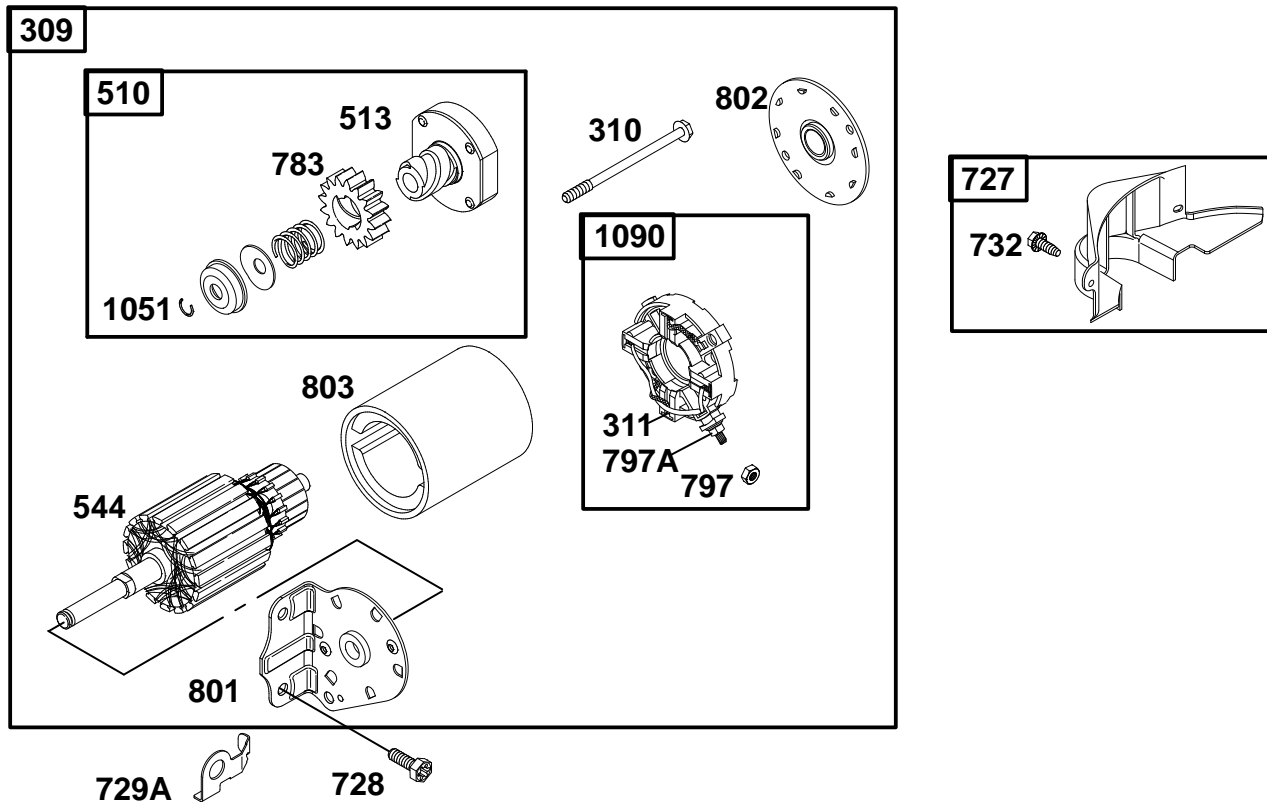

Assemblies include all parts shown in frames.

ENGINE BRIGGS & STRATTON MODEL 312777-0128-E1

Ref. No.	Part No.	Description	No. Used
309	693551	Motor-Starter	1
310	94003	Screw (Starter Motor)	1
311	497608	Brush Set	1
510	693699	Drive-Starter	1
513	398003	Clutch-Drive	1
544	497603	Armature-Starter	1
697	690372	Screw (Starter Motor Mounting)	1
727	490324	Cover-Starter Drive	1
729A	691224	Clip-Wire	1

Ref. No.	Part No.	Description	No. Used
732	691097	Screw (Starter Drive Cover)	1
783	693713	Starter-Pinion (Steel)	1
797	92278	Nut (Starter Terminal)	1
797A	693167	Nut (Starter Terminal)	1
801	497626	Cap-Drive	1
802	497607	Cap-End	1
803	693757	Housing-Starter	1
1051	263080	Ring-Retainer	1
1090	497605	Retainer-Brush	1

★ Included in Gasket Set-Ref. 358.
Δ Included in Valve Overhaul Kit-Ref. 1033.

● Included in Carburetor Kit-Ref. 121.
◆ Included in Carburetor Gasket Set-Ref. 977.
■ Included in Kits ★ Δ ● ◆.