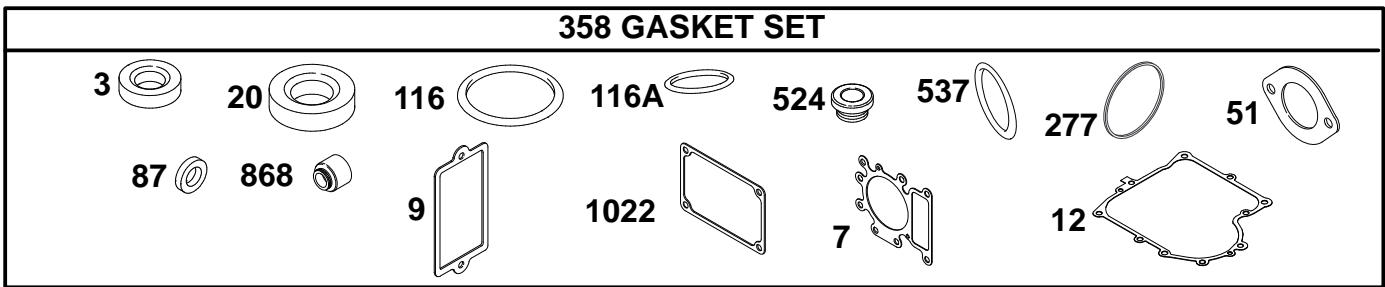

Assemblies include all parts shown in frames.

ENGINE BRIGGS & STRATTON MODEL 312777-0128-E1

Ref. No.	Part No.	Description	No. Used
3	★391086	Seal-Oil	1
7	Δ★692410	Gasket-Cylinder Head	1
9	★27803	Gasket-Breather	1
12	★271916	Gasket-Crankcase .015" Thick	1
		Gasket-Crankcase .005" Thick	1
		Gasket-Crankcase .009" Thick	1
20	★291675	Seal-Oil	1
51	■273650	Gasket-Intake	1
87	★491323	Seal-Governor Shaft	1
95	●94098	Screw-Choke/Throttle	1
104	●231789	Pin-Float Hinge	1
105	●231855	Valve-Needle	1
106	●231854	Seat-Inlet	1
116	★280801	Seal-O-Ring	1
116A	★270920	Seal-O-Ring	1
117	●232118	Jet-Main	1

Ref. No.	Part No.	Description	No. Used
121	690191	Carburetor Kit	1
127	●	Plug-Welch Sold In Kit Only	1
137	◆●281165	Gasket-Float Bowl	1
142	●231117	Nozzle-Carburetor	1
277	Δ★692138	Seal-O-Ring	1
355	◆●281164	Washer-Seal	1
358	690189	Gasket Set	1
524	★281370	Seal-Fill Tube	1
537	★281106	Gasket-Air Cleaner	1
634	●494453	Seal-Spring Assembly LMT 155	1
634A	●494455	Seal-Spring Assembly LMT 154	1
868	Δ★499236	Seal-Valve	1
977	690192	Gasket Set-Carburetor	1
987	●281166	Seal-Throttle Shaft	1
1022	Δ★272475	Gasket-Rocker Cover	1
1033	690190	Kit-Valve Overhaul	1

★ Included in Gasket Set-Ref. 358.

Δ Included in Valve Overhaul Kit-Ref. 1033.

● Included in Carburetor Kit-Ref. 121.

◆ Included in Carburetor Gasket Set-Ref. 977.

■ Included in Kits ★ Δ ● ◆.