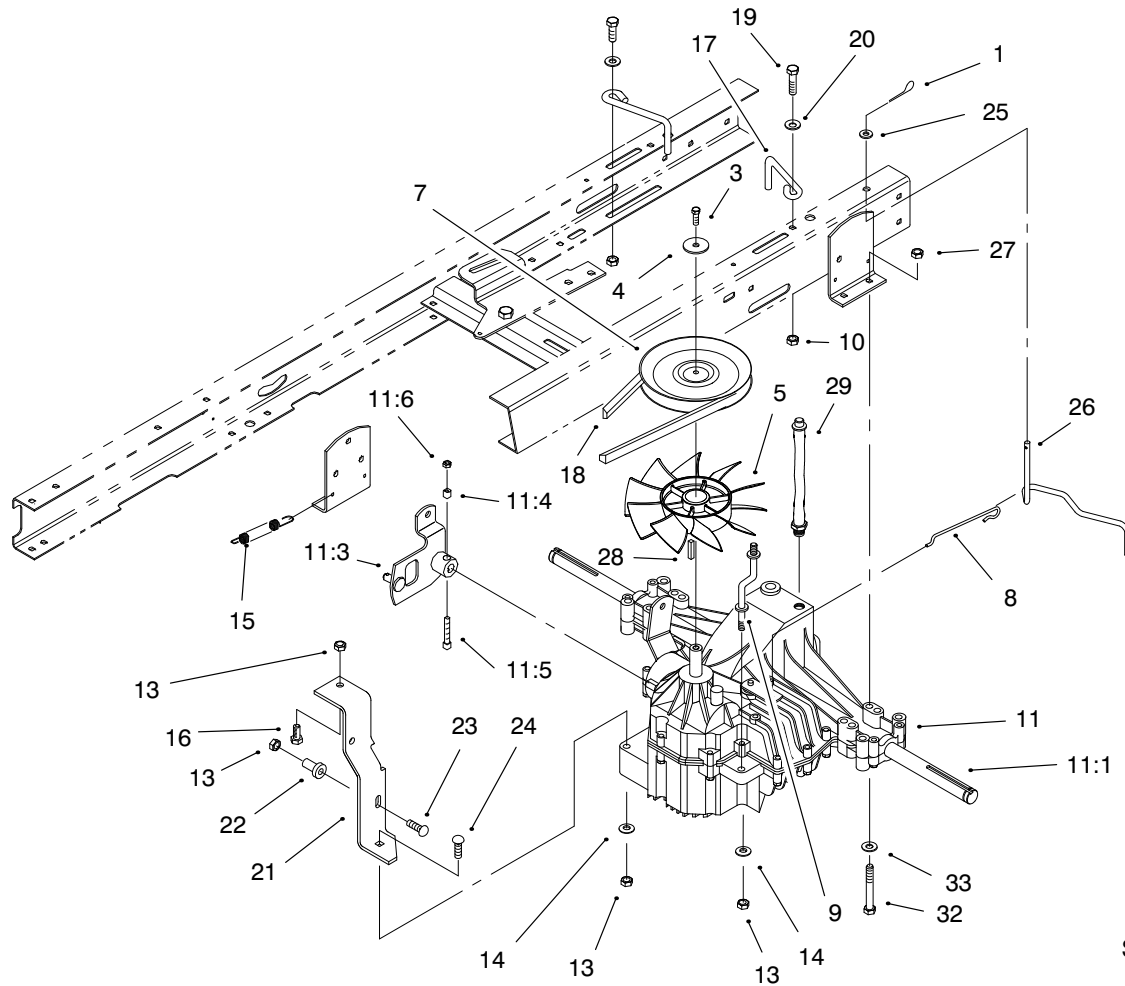

Sheet No.:10

Hydro Transaxle Assembly

Ref. No.	Part No.	Qty.	Description
1	3290-307	1	Cotter-Hairpin
3	33113-016	1	Screw-HH
4	3256-58	1	Washer-Flat
5	93-3867	1	Fan - 10 Blade 7" Dia.
7	93-3862	1	Pulley, Transmission
8	92-8856	1	Wire - Bypass
9	93-3872	1	Strap - Torque
10	3296-29	2	Nut-Lock Ni
11		1	ASM-Transaxle Hydro 1644
11:1	95-2727	1	ASM-Transaxle (Service)
11:3	99-5845	1	Lever Wa-Speed Control
11:4	86-4270	1	Lock Spacer
11:5	3274-59	1	Screw-HSH
11:6	3296-12	1	Nut-Lock Ni
13	3296-29	5	Nut-Lock Ni
14	3256-23	3	Washer-Flat
15	26-6701	1	Spring-Brake Return
16	322-3	1	Screw-HH
17	93-3868	2	Guide - Transmission Belt
18	93-3883	1	V-Belt, Hydro
19	322-5	2	Screw-HH
20	5-4460	2	Washer-Pivot

Ref. No.	Part No.	Qty.	Description
21	93-3863-03	1	Brkt-Speed Control
22	65-5080	1	Flange Bushing
23	3230-5	1	Screw-CARR
24	3230-7	1	Screw-CARR
25	3256-22	1	Washer-Flat
26	92-8857	1	Lever - Bypass
27	3296-29	4	Nut-Lock Ni
28	80-6090	1	Key - Pump
29	94-1945	1	ASM - Breather Hose
32	322-12	4	Screw-HH
33	3256-23	4	Washer-Flat