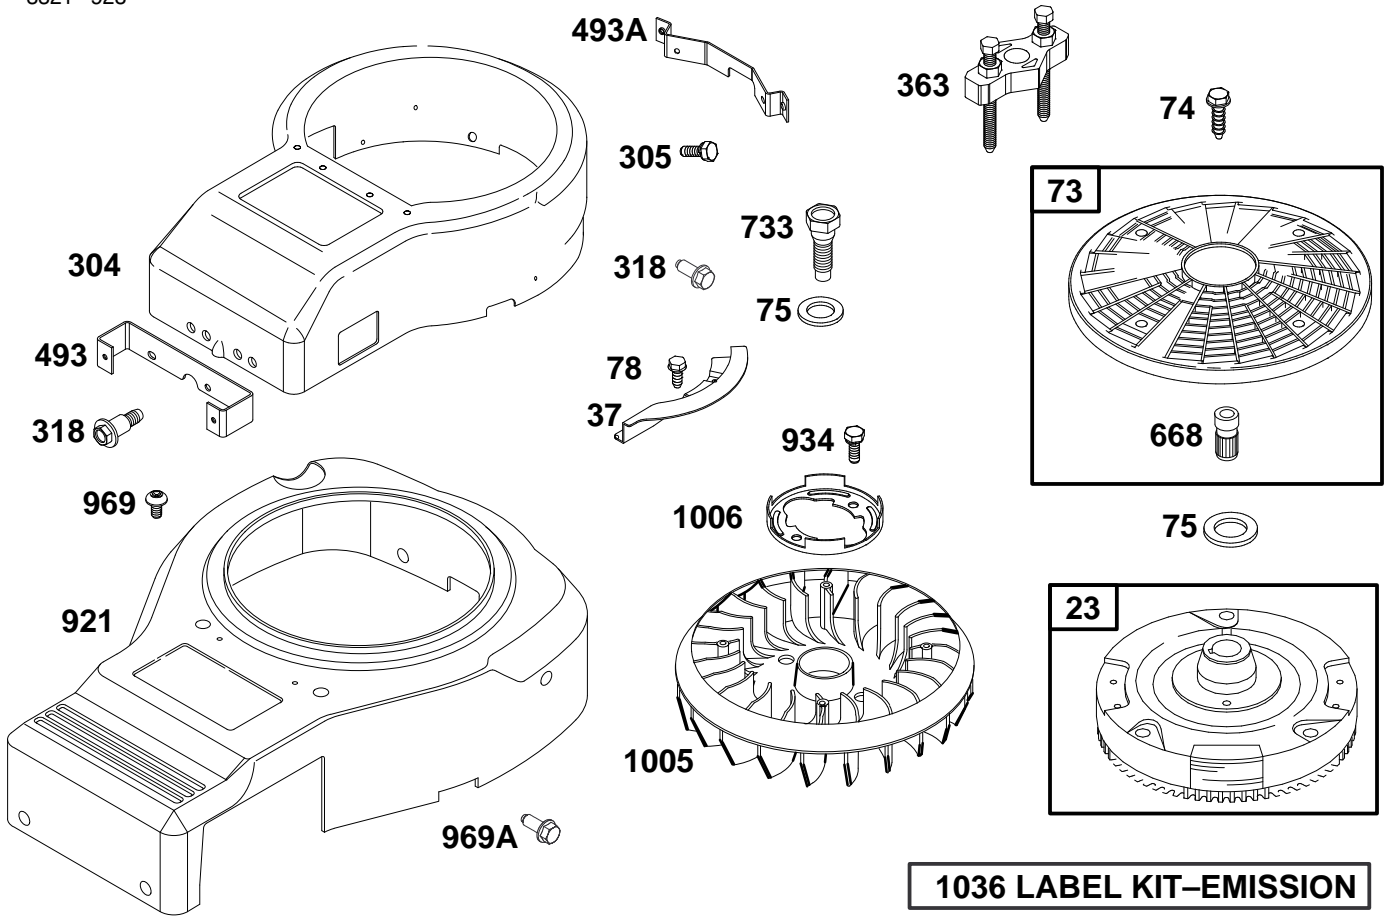

1036 LABEL KIT-EMISSION

Assemblies include all parts shown in frames.

ENGINE BRIGGS & STRATTON MODEL 312777-0128-E1

Ref. No.	Part No.	Description	No. Used
23	693557	Flywheel	1
37	690456	Guard-Flywheel	1
73	494439	Screen-Rotating	1
75	225136	Washer-Flywheel	1
74	94821	Screw-Torx®	1
78	94896	Screw-Hex.	1
304	690497	Housing-Blower	1
305	690960	Screw-Blower Housing	1
318	692127	Screw-Shoulder	1
363	19203	Flywheel Puller	1
493	224968	Bracket-Mounting Front	1

Ref. No.	Part No.	Description	No. Used
493A	224969	Bracket-Mounting Rear	1
668	805402	Spacer	1
733	94673	Screw-Shoulder	1
921	690496	Cover-Blower Housing	1
934	94627	Screw-Hex.	1
969	690365	Screw-Torx®	1
969A	690960	Screw-Hex.	1
1005	281400	Fan-Flywheel	1
1006	690452	Retainer-Fan	1
1036	694332	Label Kit-Emission	1

★ Included in Gasket Set-Ref. 358.
▲ Included in Valve Overhaul Kit-Ref. 1033.

● Included in Carburetor Kit-Ref. 121.
◆ Included in Carburetor Gasket Set-Ref. 977.
■ Included in Kits ★ ▲ ◆.