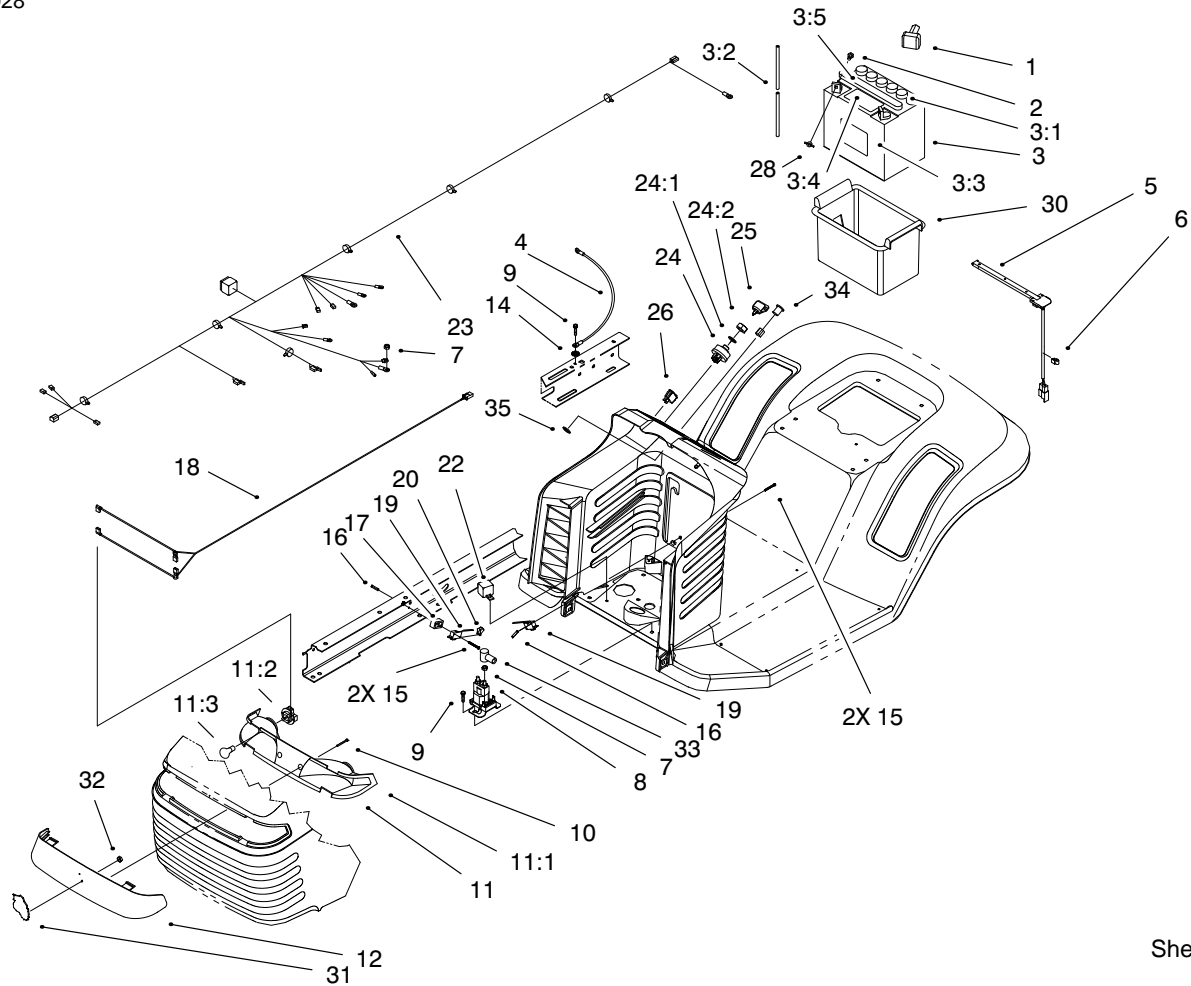

Sheet No.:13

Electrical Components Assembly

Ref. No.	Part No.	Qty.	Description
1	28-8080	1	Boot-Terminal
2	321-4	2	Screw-HH
3	80-2600	1	Battery
3:1	218-560	6	Cap-Battery
3:2	56-2540	1	Tube-Batt
3:3	93-6668	1	Decal - Battery
3:4	93-7276	1	Decal - Danger
3:5	93-9354	1	Decal - Danger
4	44-8110	1	Wire ASM
5	38-1420	1	Switch-Seat
6	702366	1	Clip-Wire Retainer
7	32149-2	3	Nut-Keps
8	92-9845	1	Solenoid
9	9266714	3	Screw-HWH
10	32144-32	2	Screw
11	88-3970	1	Reflector & Lamp ASM
11:1	111686	2	Socket Light
11:2	7228	2	Bulb -No. 1156
11:3	93-8741	1	Reflector
12	88-3960	1	Lens-Headlight
14	3255-7	2	Washer-Lock/Ext
15	93-0539	4	Screw-HH
16	3290-354	2	Nut-Speed
17	88-4880	1	Spacer
18	99-1935	1	Harness-Headlight

Ref. No.	Part No.	Qty.	Description
19	88-9932	2	Switch-Micro
20	93-3240	1	Plunger-Seal
22	98-7249	1	Relay-Spdt
23	99-2977	1	Wire Harness
24	88-9830	1	Switch-Ignition
24:1	3254-5	1	Washer-Lock/Int
24:2	218-461	1	Nut-HH
25	63-8360	1	Key-Ignition w/Shield
26	92-8875	1	Switch - Rocker
28	32103-22	2	Nut-Wing
30	88-4040	1	Box-Battery
31	80-2240	1	Emblem-Grille
32	3290-299	1	Clip
33	94-5362	1	Boot - Terminal
34	95-7652	1	Light - Indicator
35	99-6059	1	Clip-Retainer