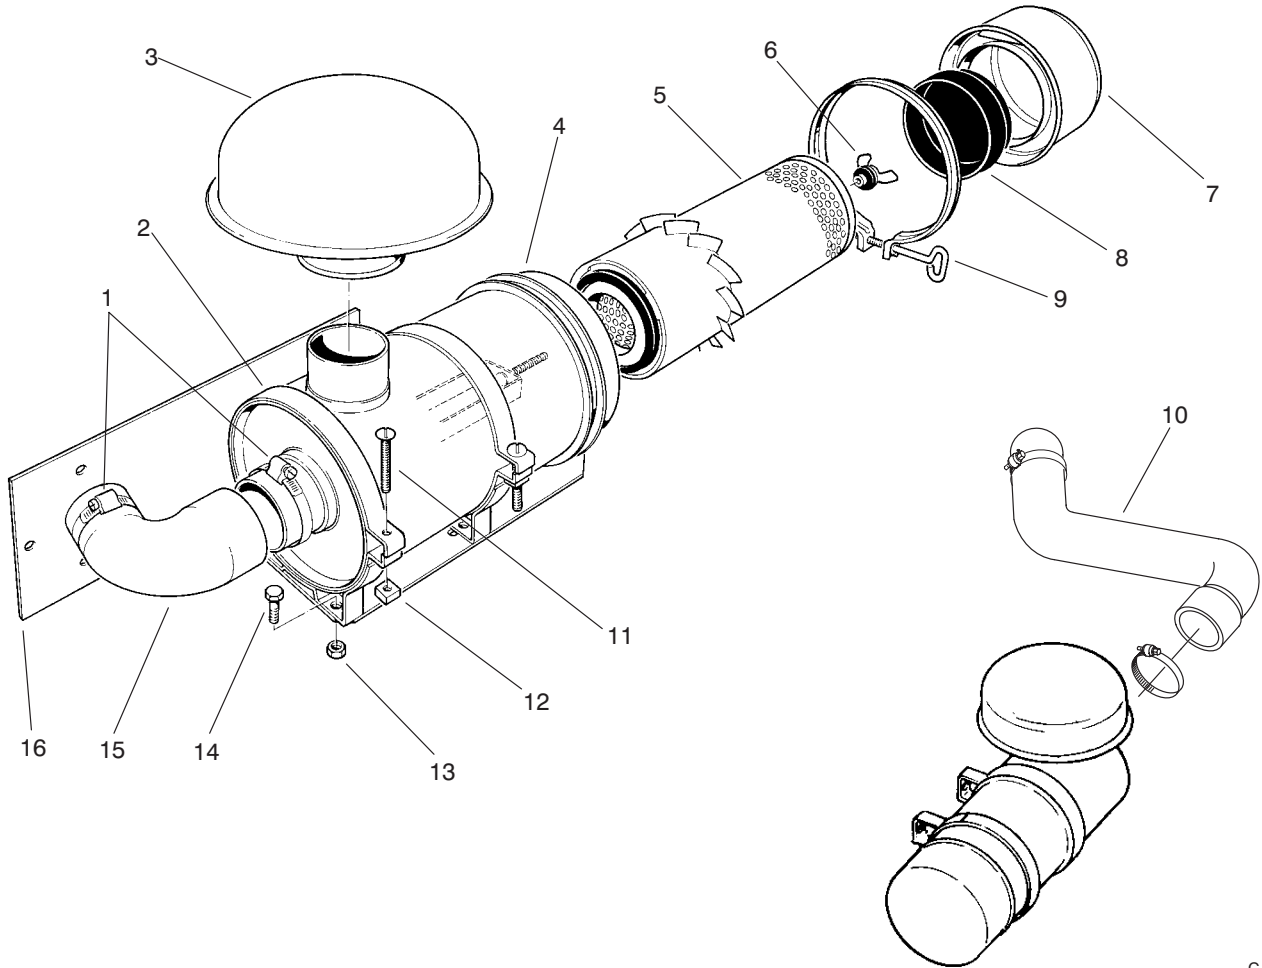

PART NO. 55-8460 **PARTS CATALOG**

KIT-REMOTE AIR CLEANER
FOR PROLINE 117, 118 & 120

C-2793

REMOTE AIR CLEANER KIT ASM

Ref. No.	Part No.	Description	No. Used
1	2412-92	Clamp-Hose	2
2	33-1350	Asm-Band	2
3	46-7510	Hood-Air Inlet	1
4		Asm-Body	1
5	33-1300	Asm-Element	1
6	33-1330	Asm-Nut	1
7	33-1320	Asm-Cup	1
8	33-1310	Baffle	1
9	33-1340	Asm-Clamp	1
10	94-1296	Hose-Air (Used on Proline 120)	1

Ref. No.	Part No.	Description	No. Used
11	3258-19	Screw-Machine	2
12	32107-11	Nut-Square	2
13	3296-29	Nut-Lock	4
14	322-2	Screw-HH	4
15	55-4240	Hose-Air (Used on Proline 117 & 118)	1
16	55-4280	Bracket-Mounting	1
*	11-4659	Asm-Air Cleaner (Incl. Ref. #2-9 & 11-12)	