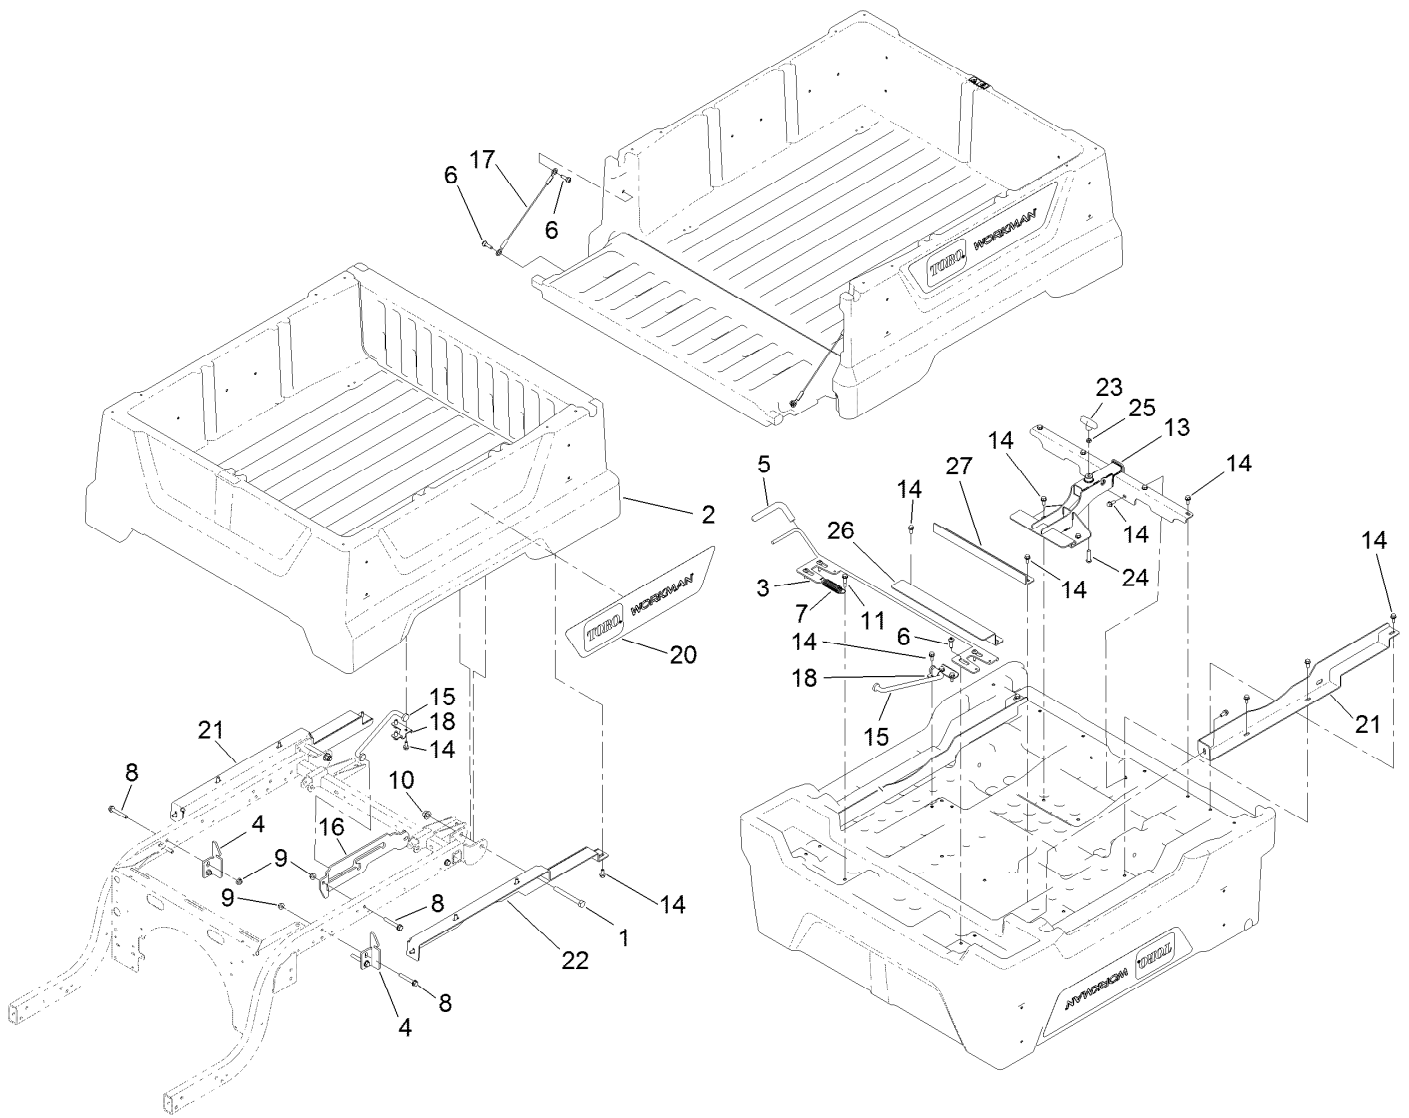

Cargo Bed Assembly

Ref.	Part Number	Qty.	Description
1	325-18	2	Screw-HH
2	131-8592	1	Cargo Bed And Tailgate ASM
3	132-8524	1	Latch
4	127-7428-03	2	Striker-Latch, Bed
5	132-8515	1	Grip-Handle
6	119-2267	8	Screw-Shoulder, BHTF
7	106-5598	1	Spring-Extension
8	3234-39	6	Screw-HHF
9	104-8301	6	Nut-HF, NI
10	99-5107	2	Nut-Lock
11	116-8607	1	Screw-Shoulder
13	132-8523-03	1	Attachment-Quick, Class 1

Ref.	Part Number	Qty.	Description
14	3234-5	25	Screw-HHF
15	132-8517	1	Rod-Prop
16	132-8518	1	Bracket-Rod, Prop
17	121-6343	2	Lanyard-Tailgate
18	132-0839	1	Bracket-U, Prop Rod
20	132-8538	2	Decal-Workman
21	133-3042-03	1	Support-Cargo Bed, RH
22	133-3043-03	1	Support-Cargo Bed, LH
23	133-3056	1	Handle-T
24	95-3857	1	Screw-HSBH
25	3218-3	1	Nut-Jam
26	133-3099-03	1	Brace-Bed, Extended
27	132-8526-03	1	Brace-Middle, Bed