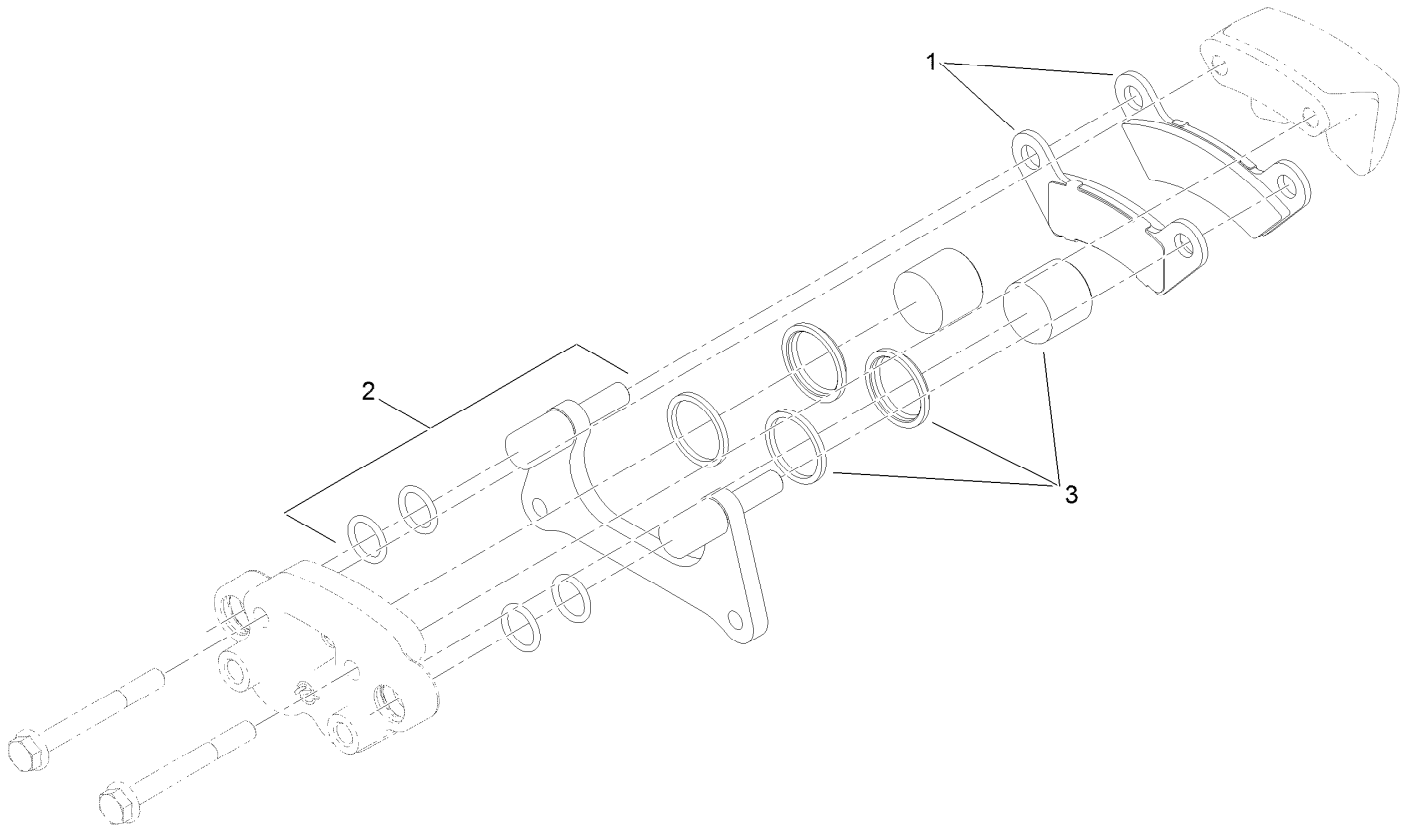

Brake Caliper Assembly No. 127-7424

<i>Ref.</i>	<i>Part Number</i>	<i>Qty.</i>	<i>Description</i>
1	119-9510	1	Pads-Brake
2	119-9511	1	Bracket Kit
3	133-0614	1	Piston Kit