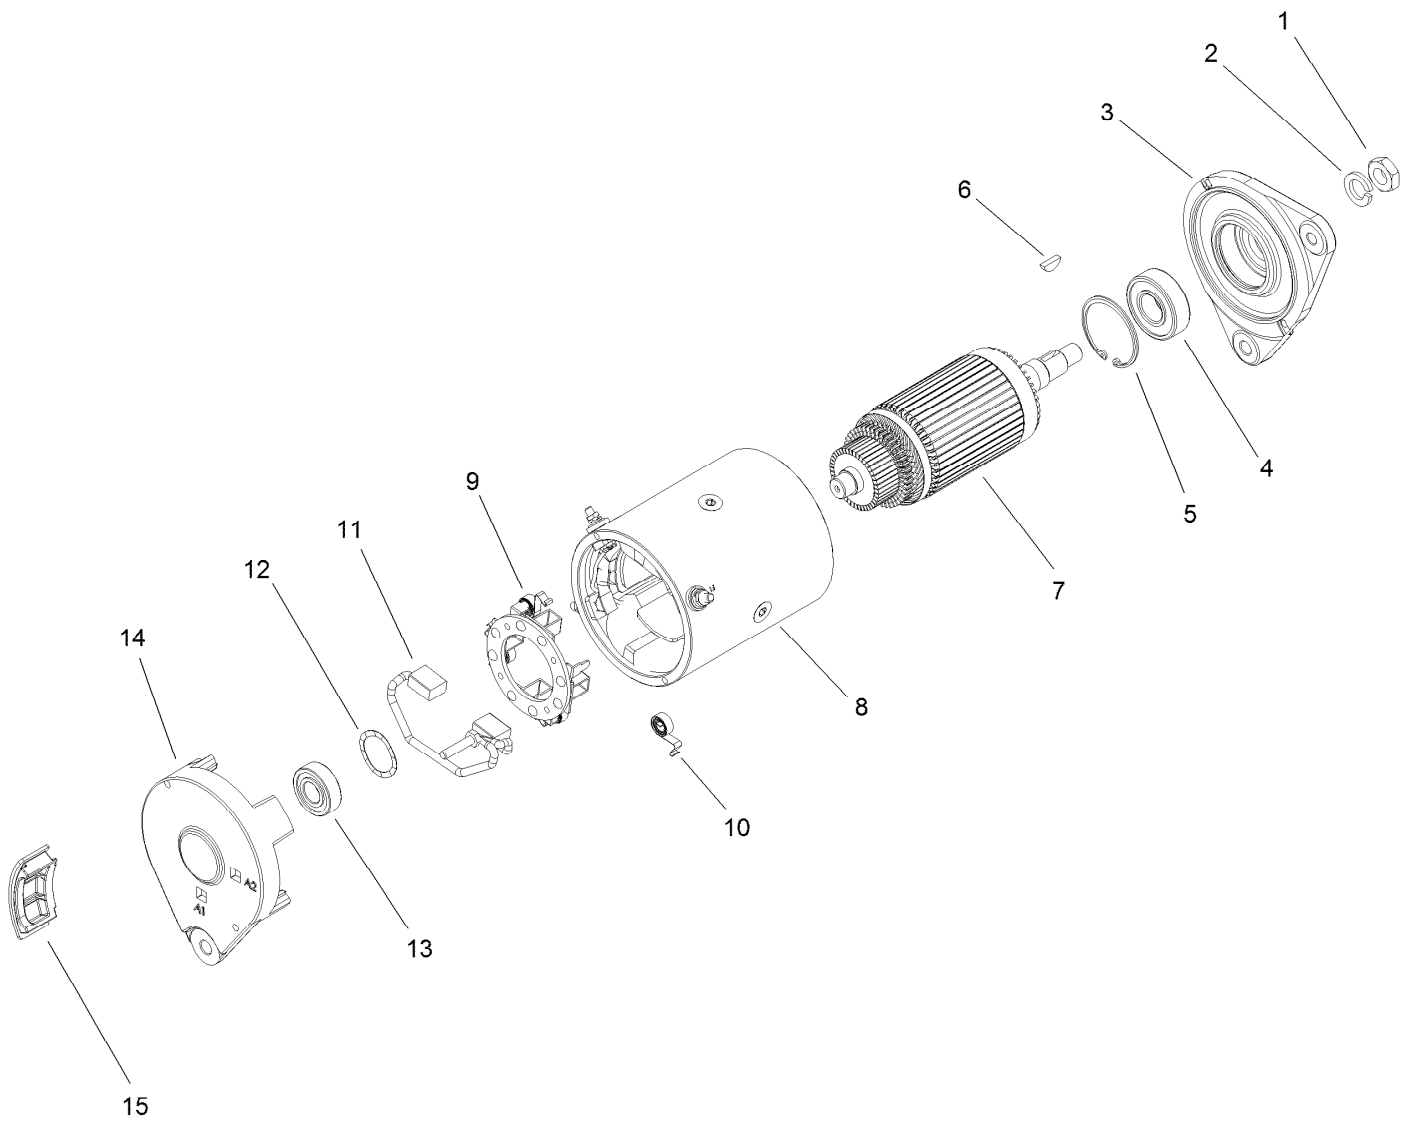

Parts in service assemblies have reference numbers in the form a:b. The a represents the reference number of the entire service assembly and the b represents a sequential number unique to each part within the service assembly.

● Not serviced separately

Engine Assembly

Ref.	Part Number	Qty.	Description	Ref.	Part Number	Qty.	Description
1	131-8520-03	1	Arm-Swing	22	3234-42	1	Screw-HHF
2	131-8503-03	1	Bracket-Starter/Generator	23	3234-39	1	Screw-HHF
3	3230-23	4	Screw-CARR	24	131-8501-03	1	Bar-Spanner
4	104-8300	9	Nut-HF, NI	25	95-4184	6	Screw-HHF
5	131-8444	1	Starter/Generator ASM	26	32180-030	1	Clip-Tie
6	65-8270	1	Washer	27	95-5806	1	Bracket-Mounting
7	119-4036	2	Screw-HHF	28	99-7120	1	Air Cleaner ASM
8	3234-29	1	Screw-HHF	29	136-7859	1	Rain Cap Kit
9	121-6277	1	Pulley-Drive	29:1	1-643009	1	Clamp-Hose
10	119-6011	1	Secondary Clutch ASM	30	3234-36	2	Screw-HHF
11	104-6563	1	Washer-Stepped	31	131-8489	1	Hose-Intake, Air
12	119-0723	1	Screw-HH, Lock	32	2412-111	1	Clamp
13	131-8329	1	Bracket-Muffler	33	2412-92	1	Clamp-Hose
14	70-8470	2	Screw-HH	34	138-0095	1	Primary Clutch ASM
15	137-9893	1	Engine-Kohler, Ech440	35	3256-25	1	Washer-Flat
16	3234-19	4	Screw-HHF	36	131-8521	1	Screw-HH
17	104-8301	6	Nut-HF, NI	37	131-8567	1	Belt-Variable
18	136-6304	1	Manifold-Exhaust	38	94-8803	1	V-Belt, Impeller
19	131-8332	1	Pipe-Intermediate	39	131-8505	1	Bracket-Throttle
20	131-8334	1	Muffler	40	131-8524	1	Bushing-Flange
21	104-6478	4	Spring-Extension	41	131-8504	1	Lever-Throttle

Engine Assembly (continued)

<i>Ref.</i>	<i>Part Number</i>	<i>Qty.</i>	<i>Description</i>	<i>Ref.</i>	<i>Part Number</i>	<i>Qty.</i>	<i>Description</i>
42	3256-55	1	Washer-Flat	49	2412-105	1	Clamp-Tube, Double
43	110-2619	1	Keeper-Spring	50	127-8860	1	Cable-Accelerator
44	99-7847	1	Ball-Stud	52	137-9984	1	Decal-Load, Towing
45	71-5470	1	Spring-Brake	54	136-6348	1	Sensor-O2
47	33104-016	2	Screw-HHF	55	32180-226	1	Clip-Edge, Parallel W/Tie
48	33103-020	1	Screw-HHF				