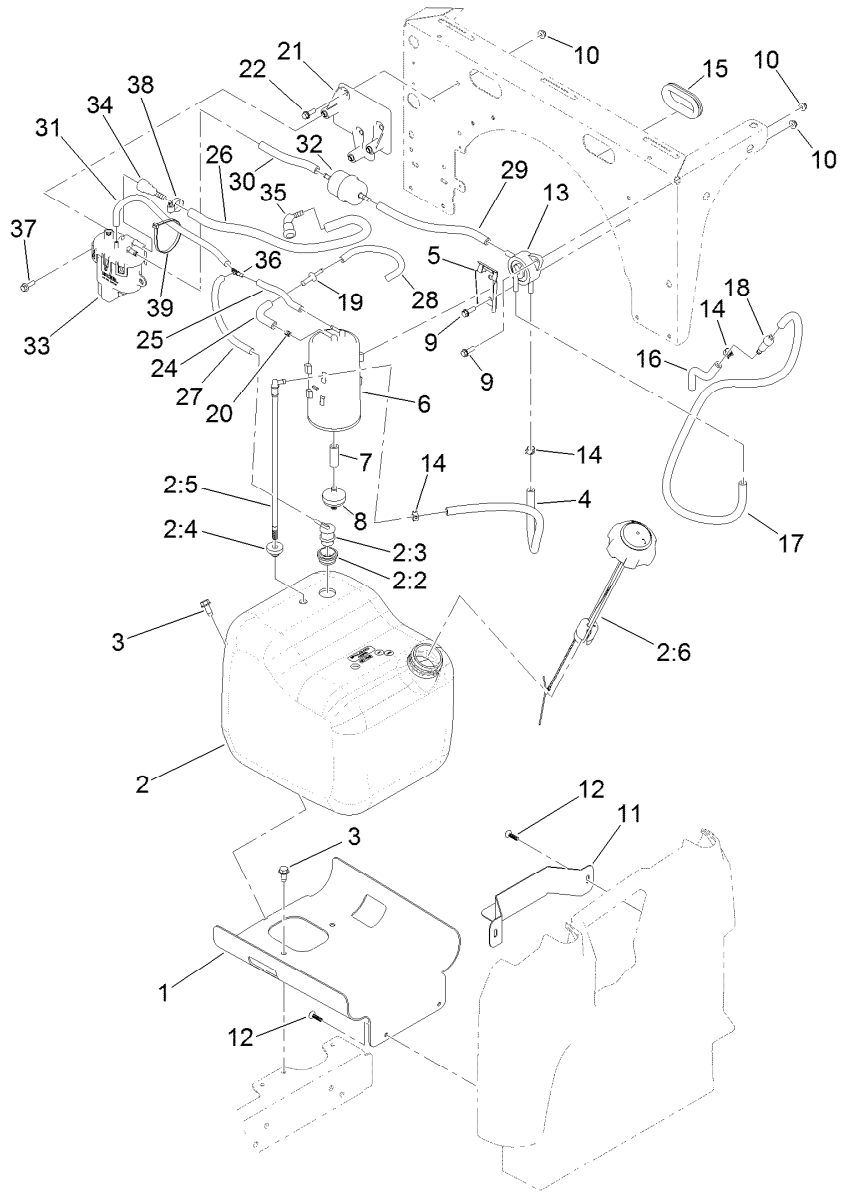

Fuel System Assembly

Ref.	Part Number	Qty.	Description	Ref.	Part Number	Qty.	Description
1	127-7739-03	1	Mount-Tank, Fuel	17	110-3254	1	Hose-Fuel
2	127-7849	1	Fuel Tank ASM	18	138-5553	1	Filter-Fuel, 250 Micron
2:2	114-0284	1	Grommet	19	117-5399	1	Adaptor-Orifice
2:3	114-0285	1	Valve-Rollover	20	120-2038	1	Cartridge-Valve, Check
2:4	46-6560	1	Bushing	21	136-6346	1	Bracket-Pump, Fuel
2:5	115-9044	1	Pipe-Stand	22	115-5103	3	Screw-HHF
2:6	131-8357	1	Cap-Gauge	24	114-3765	1	Hose-Fuel
3	32144-70	3	Screw-HWHTF	25	68-3632	1	Hose-Fuel
4	114-4428	1	Hose-Fuel	26	136-6343	1	Hose-Fuel
5	114-0292	1	Bracket-Canister, Carbon	27	136-6345	1	Hose-Fuel
6	127-8685	1	Canister-Carbon	28	115-7871	1	Hose-Fuel
7	106-5317	1	Hose-Fuel	29	109-0282	1	Hose-Fuel
8	115-7854	1	Filter-Fuel, Inline	30	109-0650	1	Hose-Fuel
9	32105-15	4	Screw-HWH	31	136-6344	1	Hose-Fuel
10	104-7201	7	Nut-HF	32	94-9695	1	Filter-Fuel
11	127-7845-03	1	Bracket-Tank, Fuel	33	136-6347	1	Pump-Fuel
12	120-2349	4	Screw	34	125-2921	1	Fitting-Fuel
13	131-8526	1	Pump-Fuel	35	121-5585	1	Fitting-Fuel
14	2412-98	8	Clamp-Hose	36	136-6339	1	Fitting-Fuel
15	240-12	1	Grommet	37	33103-020	3	Screw-HHF
16	109-0300	1	Hose-Fuel