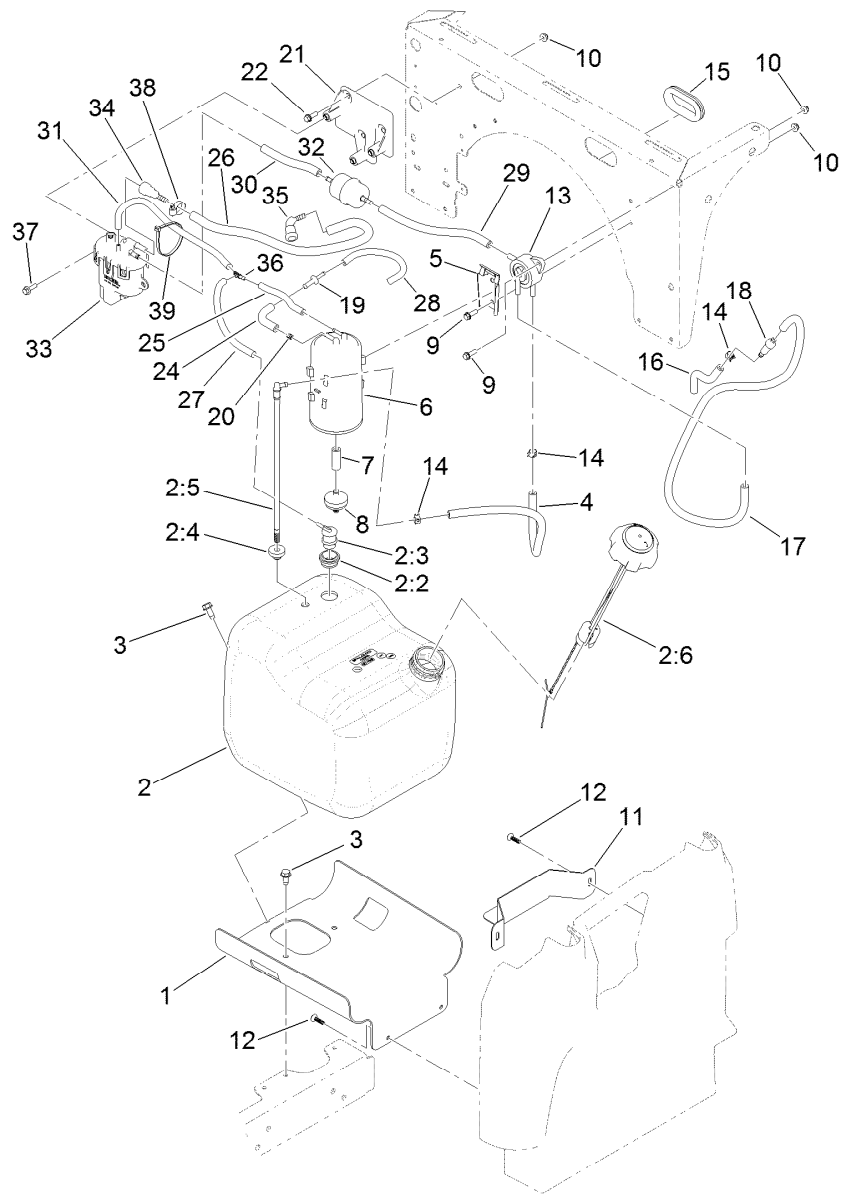

Fuel System Assembly (continued)

<i>Ref.</i>	<i>Part Number</i>	<i>Qty.</i>	<i>Description</i>
38	2412-36	2	Clamp-Hose
39	3290-378	1	Tie-Cable