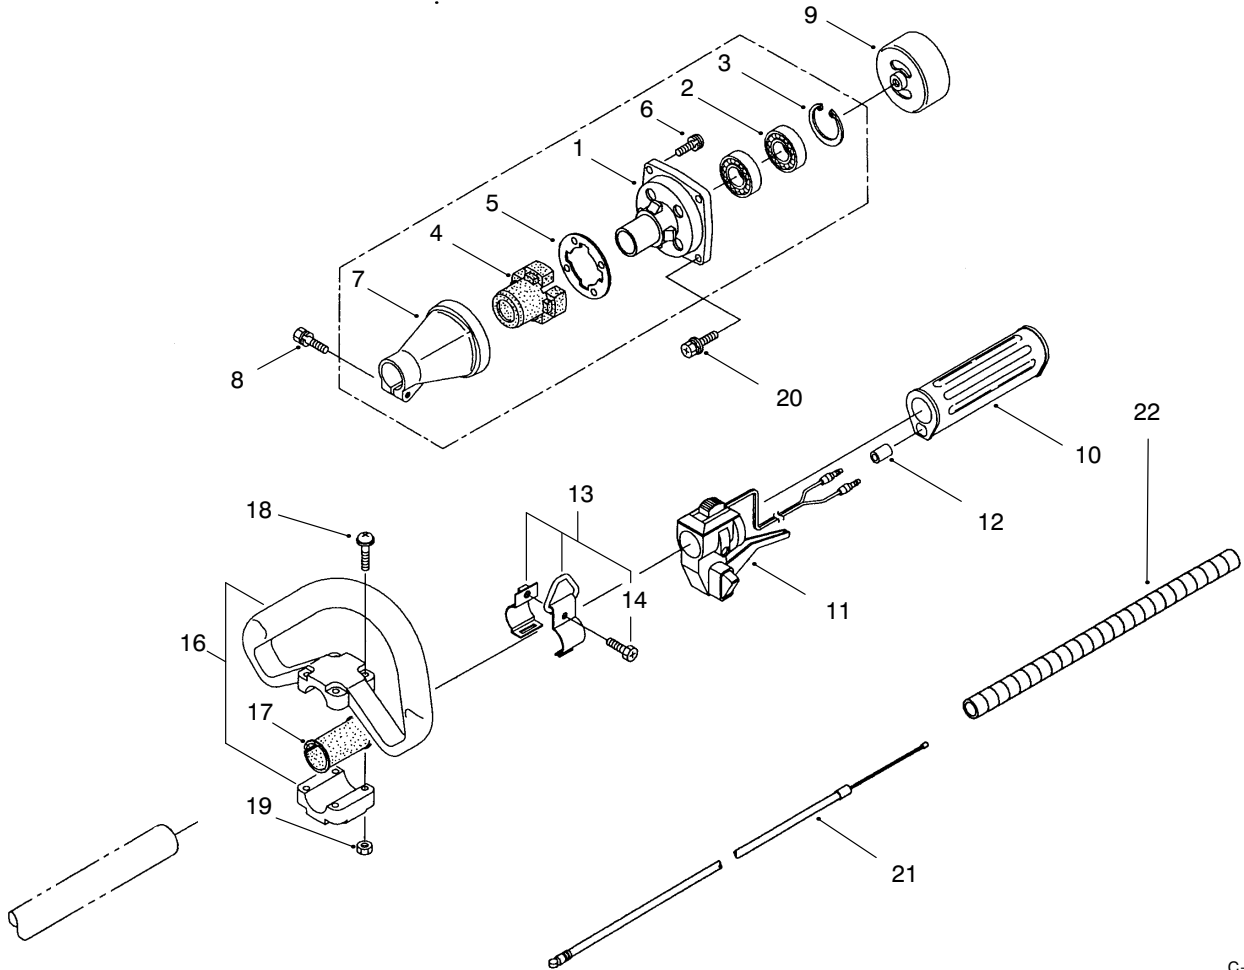

MODEL NO. 53011-895001 & UP

PARTS
CATALOG

PROLINE STRING TRIMMER

Commercial 26cc

C-2640

CLUTCH AND HANDLE ASSEMBLY

Ref. No.	Part No.	Description	No. Used	Ref. No.	Part No.	Description	No. Used
1	M214592	Bearing Case	1	14	M089738	Bolt	1
2	M214161	Bearing	2	16	M219032	Loop Handle	1
3	M054676	Snap Ring	1	17	M213171	Packing	1
4	M214162	Buffer	1	18	M092088	Screw	4
5	M214163	Washer	1	19	M081027	Nut	4
6	M092033	Screw	4	20	M817002	Bolt	4
7	M214593	Driveshaft Tube Adapter	1	21	M213444	Throttle Cable	1
8	M092561	Bolt	1	22	M213548	Plastic Tube	1
9	M054677	Clutch Drum	1	*	M215512	Clutch Case Assembly (Incl. Ref. #1-7)	1
10	M221434	Shaft Grip	1	*	95-6122	Safety Glasses	1
11	M221465	Throttle Trigger	1				
12	M214083	Outer Guide	1				
13	M054691	Hanging Bracket Assembly (Incl. Ref. #14)	1				

* Not Illustrated

C-2636

HEAD, SHAFT AND SHIELD ASSEMBLY

Ref. No.	Part No.	Description	No. Used
1	M219268	Driveshaft Assembly	1
2	M221753	Driveshaft Tube Assembly (Incl. Ref. # 14,15)	1
5	M221436	Safety Cover Assembly (Incl. Ref. # 6-13)	1
6	M221403	Safety Cover	1
8	M221438	String Cutter	1
9	M092560	Bolt	2
10	M012501	Spring Washer	2
11	M081027	Nut	2
12	M221469	Plate	1
13	M092579	Bolt	4

Ref. No.	Part No.	Description	No. Used
14	M221502	Decal - Caution	1
15	M221501	Decal - Caution	1
16	M221500	Decal - Toro	1
17	99-8504	Cap	1
18	99-8505	Spool with Line	1
19	99-8506	Stud-Mounting	1
20	99-8507	Base-Indexing	1
*	99-8508	5" Head Assembly (Incl. Ref. #17-20)	1
*	M221437	String Cutter Assembly (Incl. Ref. #8-11)	1

* Not Illustrated

C-2637

GEARCASE ASSEMBLY

Ref. No.	Part No.	Description	No. Used
2	M219077	Gearcase	1
3	M089884	Bolt	1
4	M210554	Bearing	1
5	M210555	Gear	1
6	M215762	Blade Shaft	1
7	M212999	Bearing	1
8	M055185	Snap Ring	1
9	M215544	Pinion Gear	1
10	M210560	Bearing	1