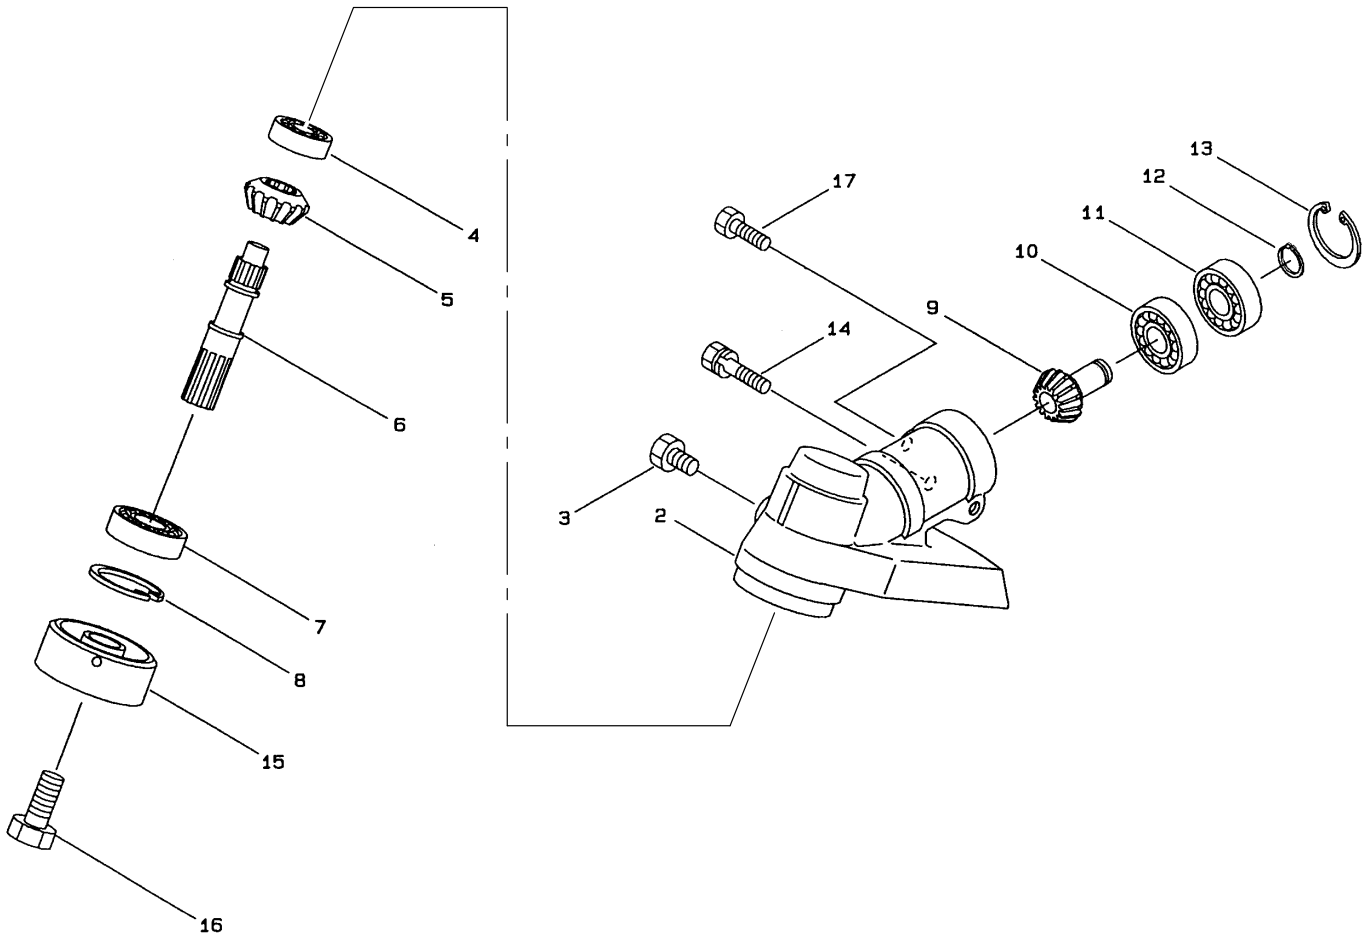

MODEL NO. 53011-895001 & UP

PARTS
CATALOG

PROLINE STRING TRIMMER

Commercial 26cc

C-2640

CLUTCH AND HANDLE ASSEMBLY

Ref. No.	Part No.	Description	No. Used	Ref. No.	Part No.	Description	No. Used
1	M214592	Bearing Case	1	14	M089738	Bolt	1
2	M214161	Bearing	2	16	M219032	Loop Handle	1
3	M054676	Snap Ring	1	17	M213171	Packing	1
4	M214162	Buffer	1	18	M092088	Screw	4
5	M214163	Washer	1	19	M081027	Nut	4
6	M092033	Screw	4	20	M817002	Bolt	4
7	M214593	Driveshaft Tube Adapter	1	21	M213444	Throttle Cable	1
8	M092561	Bolt	1	22	M213548	Plastic Tube	1
9	M054677	Clutch Drum	1	*	M215512	Clutch Case Assembly (Incl. Ref. #1-7)	1
10	M221434	Shaft Grip	1	*	95-6122	Safety Glasses	1
11	M221465	Throttle Trigger	1				
12	M214083	Outer Guide	1				
13	M054691	Hanging Bracket Assembly (Incl. Ref. #14)	1				

* Not Illustrated

C-2636

HEAD, SHAFT AND SHIELD ASSEMBLY

Ref. No.	Part No.	Description	No. Used
1	M219268	Driveshaft Assembly	1
2	M221753	Driveshaft Tube Assembly (Incl. Ref. # 14,15)	1
5	M221436	Safety Cover Assembly (Incl. Ref. # 6-13)	1
6	M221403	Safety Cover	1
8	M221438	String Cutter	1
9	M092560	Bolt	2
10	M012501	Spring Washer	2
11	M081027	Nut	2
12	M221469	Plate	1
13	M092579	Bolt	4

Ref. No.	Part No.	Description	No. Used
14	M221502	Decal - Caution	1
15	M221501	Decal - Caution	1
16	M221500	Decal - Toro	1
17	99-8504	Cap	1
18	99-8505	Spool with Line	1
19	99-8506	Stud-Mounting	1
20	99-8507	Base-Indexing	1
*	99-8508	5" Head Assembly (Incl. Ref. #17-20)	1
*	M221437	String Cutter Assembly (Incl. Ref. #8-11)	1

* Not Illustrated

C-2637

GEARCASE ASSEMBLY

Ref. No.	Part No.	Description	No. Used
2	M219077	Gearcase	1
3	M089884	Bolt	1
4	M210554	Bearing	1
5	M210555	Gear	1
6	M215762	Blade Shaft	1
7	M212999	Bearing	1
8	M055185	Snap Ring	1
9	M215544	Pinion Gear	1
10	M210560	Bearing	1