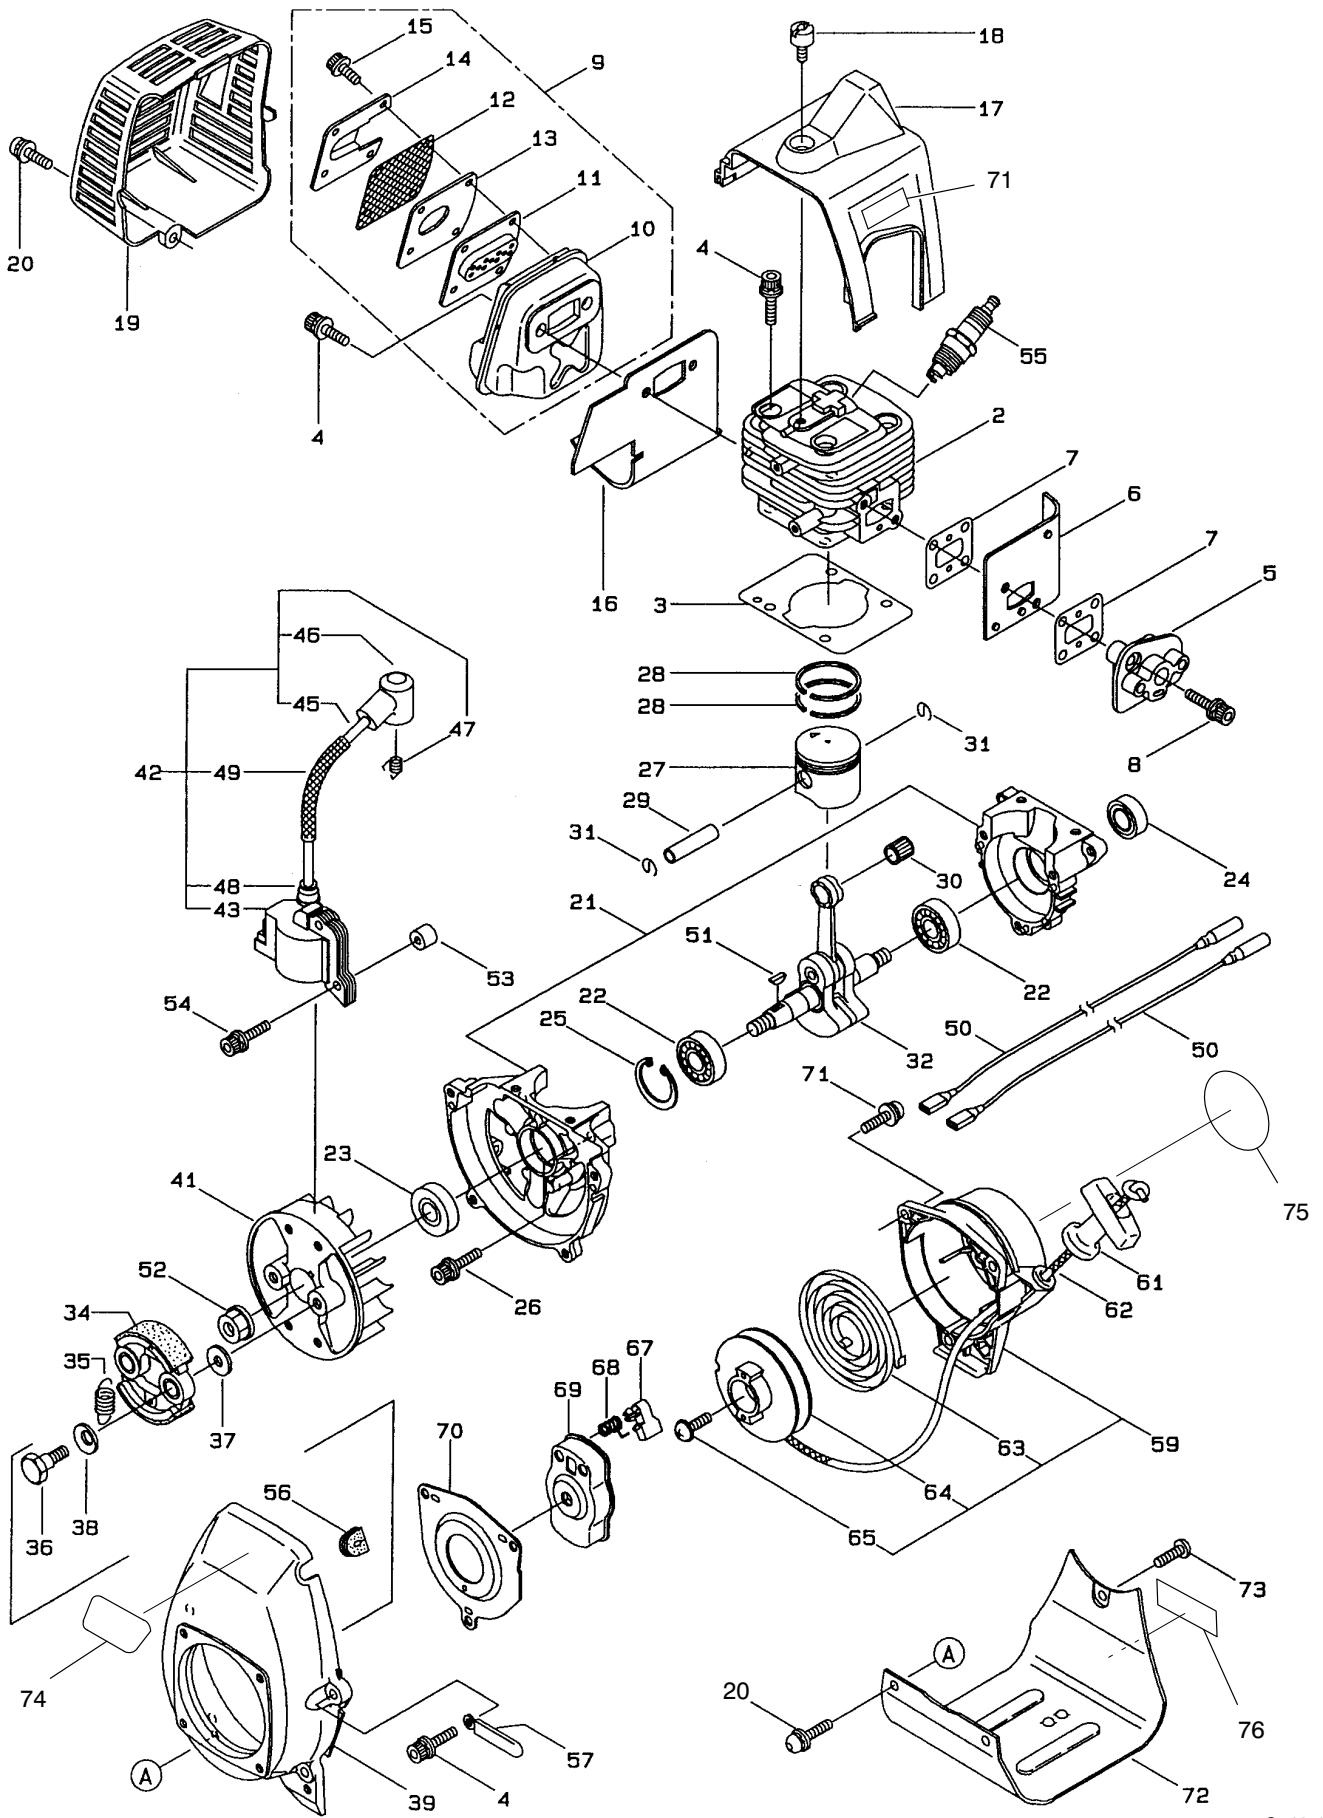

ENGINE ASSEMBLY

ENGINE ASSEMBLY

Ref. No.	Part No.	Description	No. Used	Ref. No.	Part No.	Description	No. Used
2	M264989	Cylinder	1	39	M266158	Fan Cover	1
3	M265001	Gasket	1	41	M261356	Rotor – Fan	1
4	M261250	Cap Screw	10	42	M261301	Ignition Coil Assembly (Incl. Ref. #43-49)	1
5	M265802	Insulator	1	43	M261302	Coil	1
6	M265470	Air Duct	1	45	M261071	Spark Plug Wire	1
7	M261171	Gasket	2	46	M261074	Plug Boot	1
8	M265924	Cap Screw	1	47	M261075	Connector	1
9	M264993	Muffler Assembly (Incl. Ref. #10-15)	1	48	M261072	Cap	1
10	M265063	Muffler	1	49	M261073	Insulator	1
11	M264864	Plate	1	50	M261772	Wire – Coil Ground	2
12	M264835	Screen	1	51	M261076	Woodruff Key	1
13	M264837	Gasket	1	52	M261417	Nut – Rotor	1
14	M264836	Tail	1	53	M261078	Spacer	2
15	M265107	Cap Screw	4	54	M261256	Cap Screw	2
16	M265133	Gasket	1	55	M261200	Spark Plug (NGK BPM6Y)	1
17	M266491	Cylinder Cover	1	56	M261202	Grommet	1
18	M265742	Knob	1	57	M264588	Clamp	1
19	M265004	Muffler Cover	1	59	M265019	Recoil Assembly (Incl. Ref. #60-65)	1
20	M264807	Cap Screw	3	61	M261725	Starter Grip	1
21	M265006	Crankcase	1	62	M261724	Starter Rope	1
22	M261491	Bearing	2	63	M261721	Spiral Spring	1
23	M261492	Oil Seal	1	64	M261720	Pulley	1
24	M261386	Oil Seal	1	65	M262922	Screw	1
25	M055185	Snap Ring	1	67	M263477	Pawl	1
26	M261612	Cap Screw	3	68	M261728	Return Spring	1
27	M265012	Piston	1	69	M263476	Pawl Case	1
28	M261496	Piston Ring	2	70	M264999	Plate	1
29	M261497	Piston Pin	1	71	M266291	Decal – Warning	1
30	M261037	Bearing – Needle	1	72	M266025	Stand	1
31	M261576	Clip – Piston	2	73	M266190	Screw	1
32	M265197	Crankcase – Connector Rod Assembly	1	74	M266323	Decal – Toro	1
34	M264026	Clutch Shoe	2	75	M266211	Decal – Toro (Round)	1
35	M264028	Spring – Clutch	1	76	25-9150	Decal – Serial	1
36	M264505	Bolt	2	*	M261910	Liquid Gasket	1
37	M261189	Washer	2	*	M266204	Engine Assembly	1
38	M261777	Wave Washer	2				

* Not Illustrated