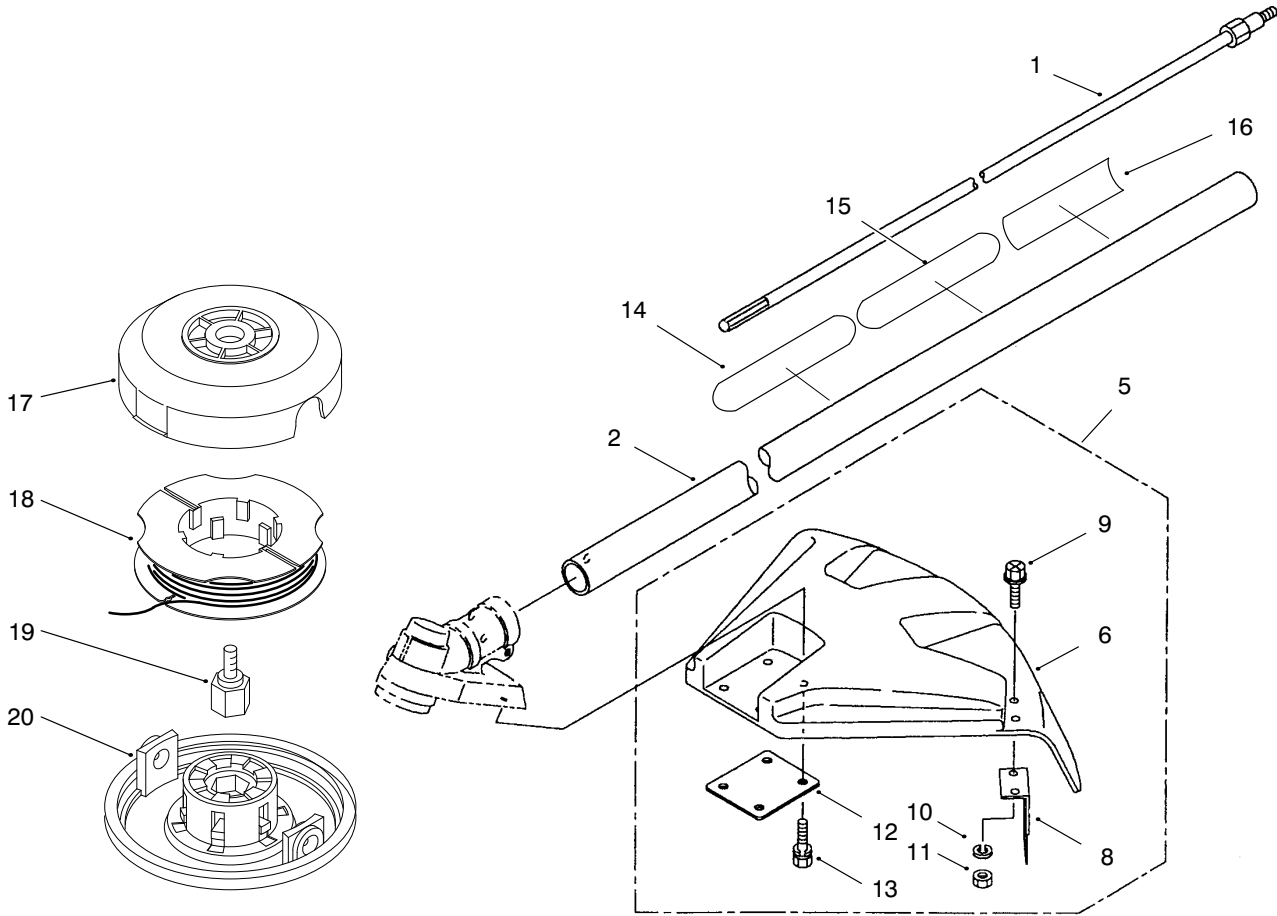

MODEL NO. 53011-895001 & UP

PARTS
CATALOG

PROLINE STRING TRIMMER

Commercial 26cc

C-2640

CLUTCH AND HANDLE ASSEMBLY

Ref. No.	Part No.	Description	No. Used	Ref. No.	Part No.	Description	No. Used
1	M214592	Bearing Case	1	14	M089738	Bolt	1
2	M214161	Bearing	2	16	M219032	Loop Handle	1
3	M054676	Snap Ring	1	17	M213171	Packing	1
4	M214162	Buffer	1	18	M092088	Screw	4
5	M214163	Washer	1	19	M081027	Nut	4
6	M092033	Screw	4	20	M817002	Bolt	4
7	M214593	Driveshaft Tube Adapter	1	21	M213444	Throttle Cable	1
8	M092561	Bolt	1	22	M213548	Plastic Tube	1
9	M054677	Clutch Drum	1	*	M215512	Clutch Case Assembly (Incl. Ref. #1-7)	1
10	M221434	Shaft Grip	1	*	95-6122	Safety Glasses	1
11	M221465	Throttle Trigger	1				
12	M214083	Outer Guide	1				
13	M054691	Hanging Bracket Assembly (Incl. Ref. #14)	1				

* Not Illustrated

C-2636

HEAD, SHAFT AND SHIELD ASSEMBLY

Ref. No.	Part No.	Description	No. Used
1	M219268	Driveshaft Assembly	1
2	M221753	Driveshaft Tube Assembly (Incl. Ref. # 14,15)	1
5	M221436	Safety Cover Assembly (Incl. Ref. # 6-13)	1
6	M221403	Safety Cover	1
8	M221438	String Cutter	1
9	M092560	Bolt	2
10	M012501	Spring Washer	2
11	M081027	Nut	2
12	M221469	Plate	1
13	M092579	Bolt	4

Ref. No.	Part No.	Description	No. Used
14	M221502	Decal - Caution	1
15	M221501	Decal - Caution	1
16	M221500	Decal - Toro	1
17	99-8504	Cap	1
18	99-8505	Spool with Line	1
19	99-8506	Stud-Mounting	1
20	99-8507	Base-Indexing	1
*	99-8508	5" Head Assembly (Incl. Ref. #17-20)	1
*	M221437	String Cutter Assembly (Incl. Ref. #8-11)	1

* Not Illustrated

C-2637

GEARCASE ASSEMBLY

Ref. No.	Part No.	Description	No. Used
2	M219077	Gearcase	1
3	M089884	Bolt	1
4	M210554	Bearing	1
5	M210555	Gear	1
6	M215762	Blade Shaft	1
7	M212999	Bearing	1
8	M055185	Snap Ring	1
9	M215544	Pinion Gear	1
10	M210560	Bearing	1