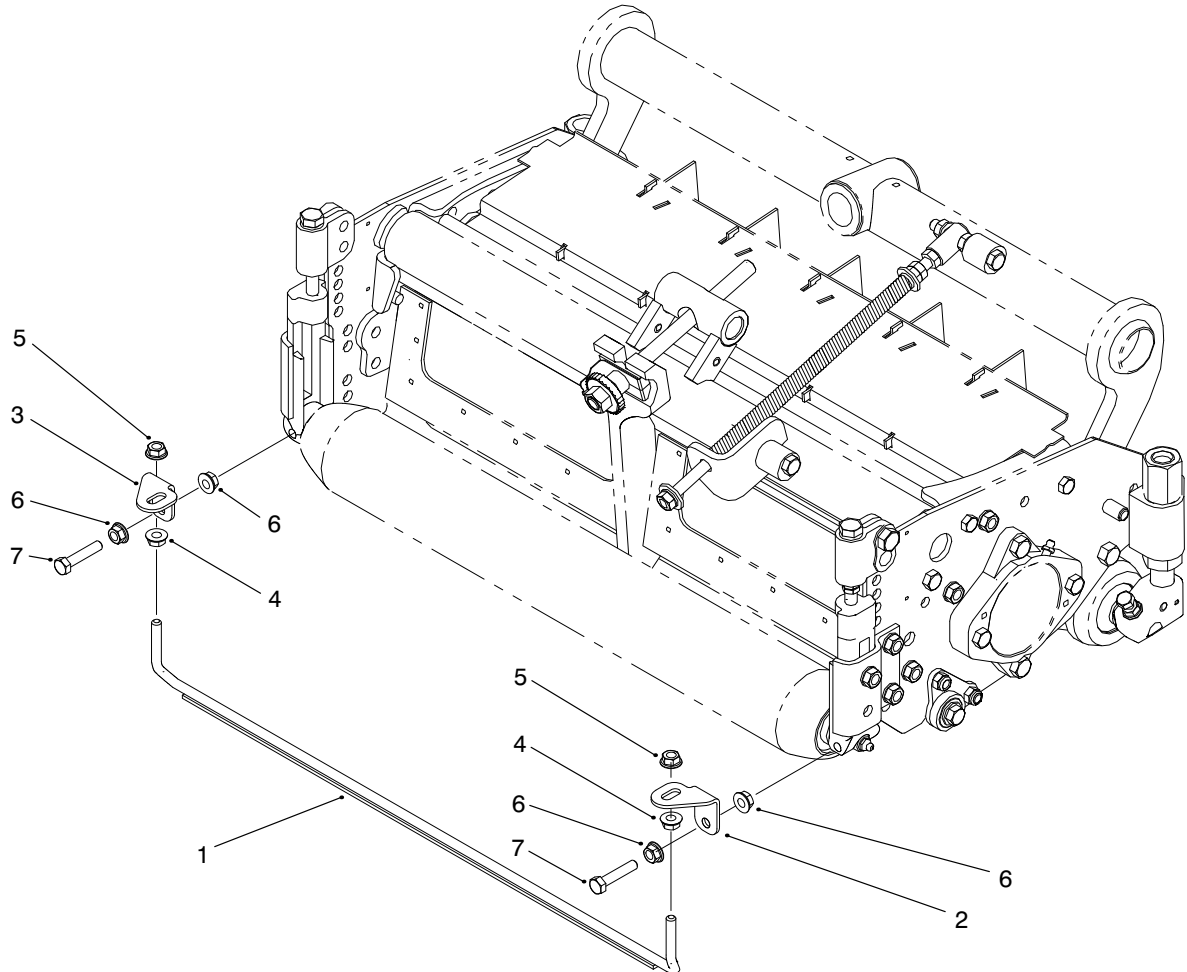

PART NO. 99-5730

PARTS
CATALOG

REAR SCRAPER KIT

For Reelmaster® 6000D

T-3250-1

REAR SCRAPER ASSEMBLY

Ref. No.	Part No.	Description	No. Used
1	99-5731	Roller Scraper Assembly	1
2	99-8650	Bracket-Scraper, RH	1
3	99-8651	Bracket-Scraper, LH	1
4	32128-20	Nut-Hex. Flange	2

Ref. No.	Part No.	Description	No. Used
5	32128-25	Nut-Hex. Flange	2
6	33004-00	Nut-Hex. Flange	4
7	48-7740	Screw	2