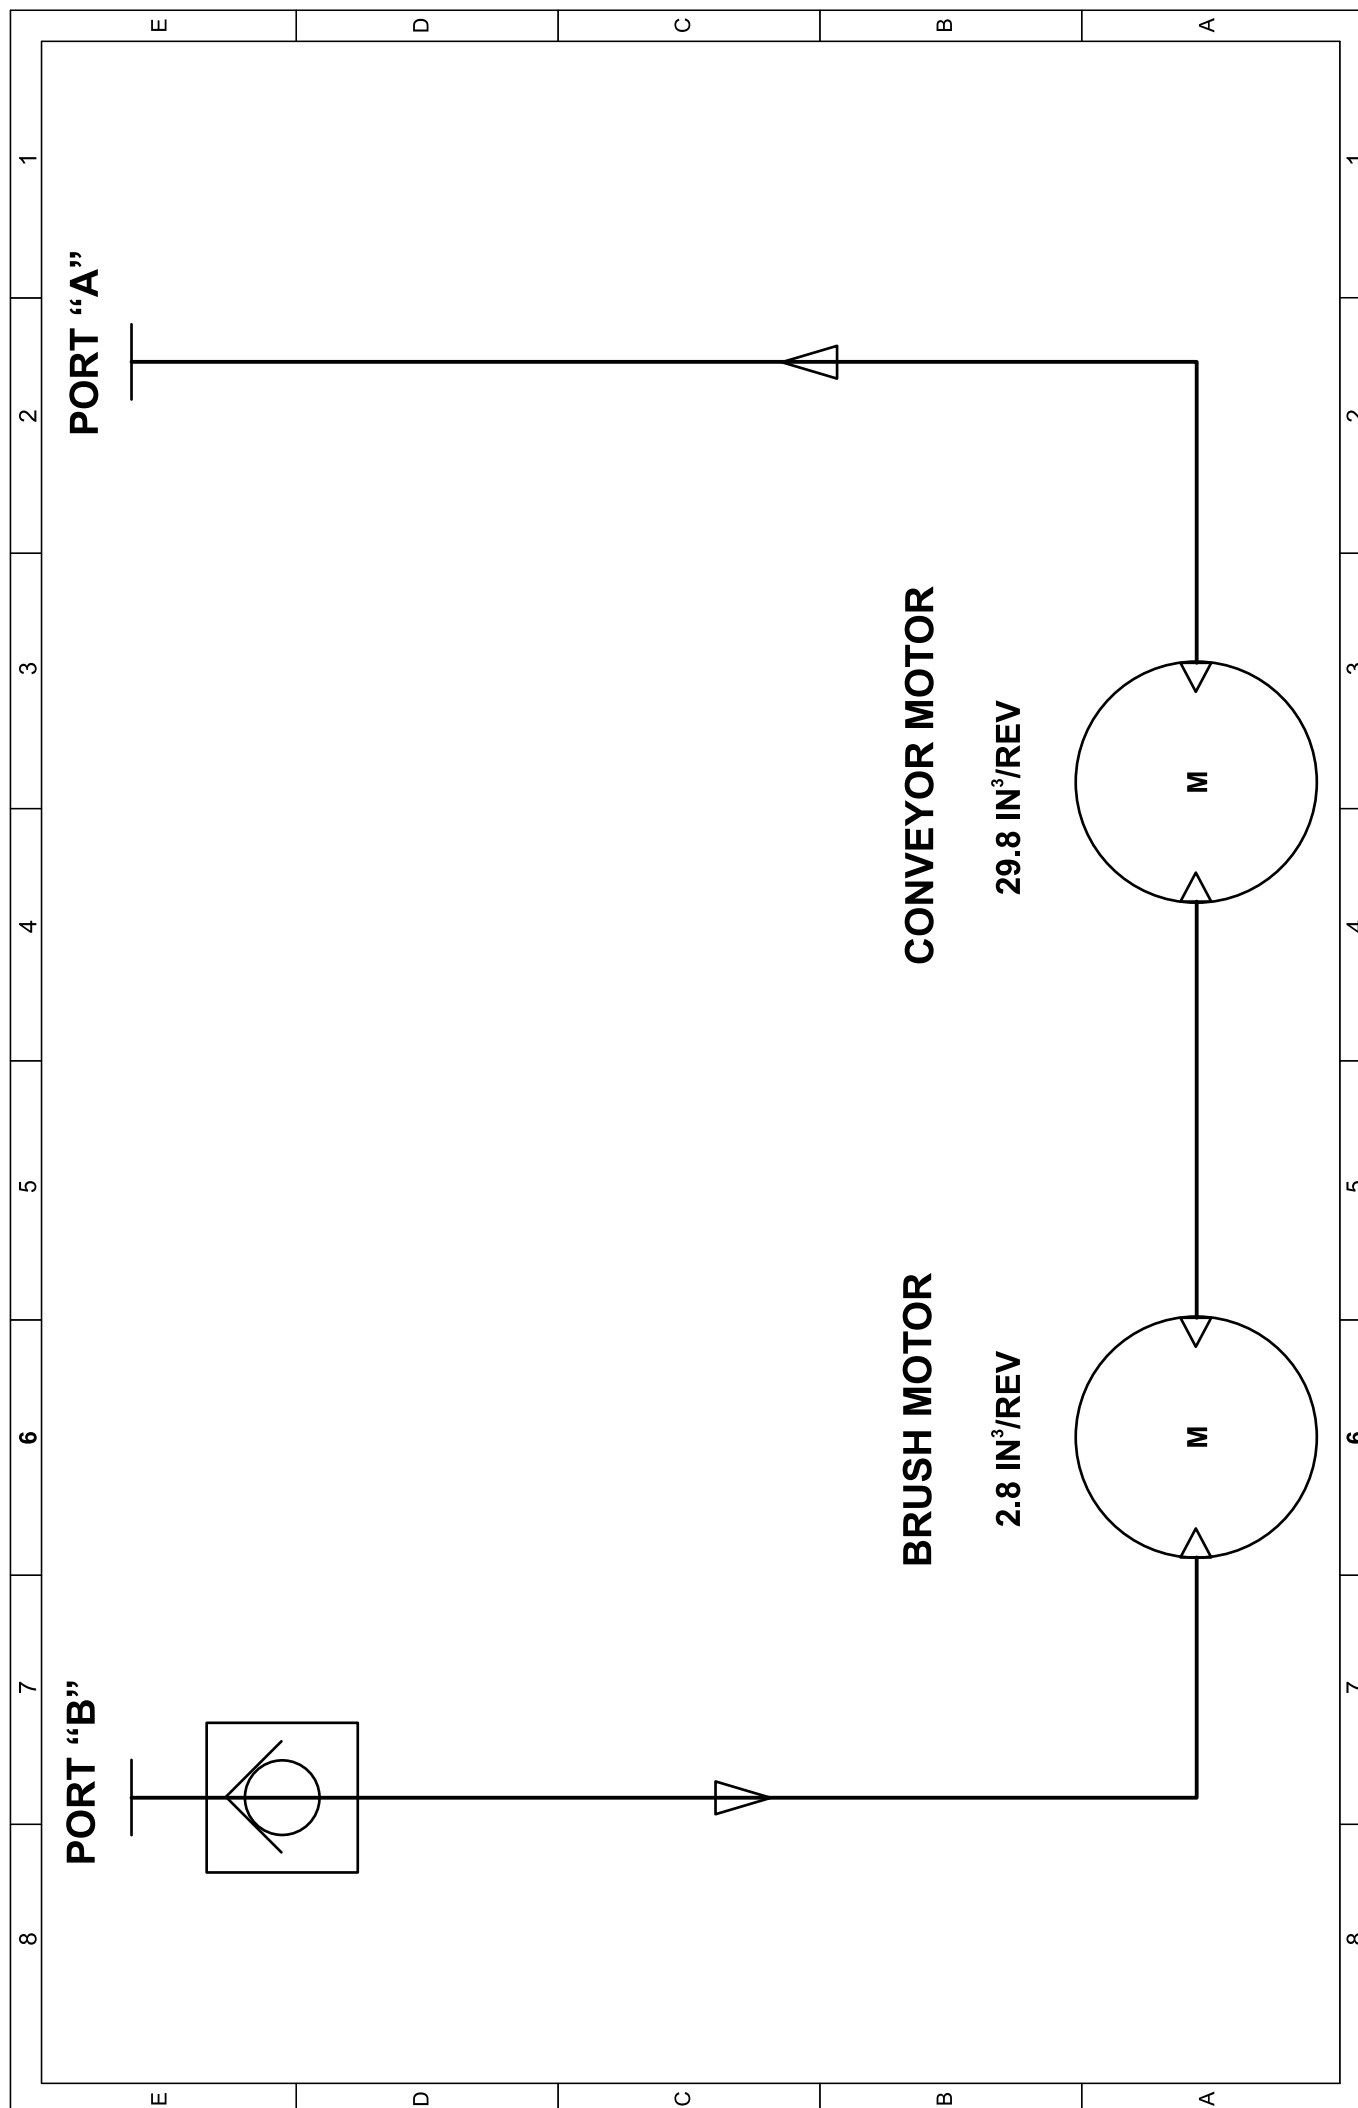

**Topdresser 1800**  
**Workman® Heavy-Duty Utility Vehicle**  
Model No. 44225—Serial No. 403200001 and Up

Hydraulic Schematic

Model No. 44225  
100-1419 Rev A  
1 of 1

g265500