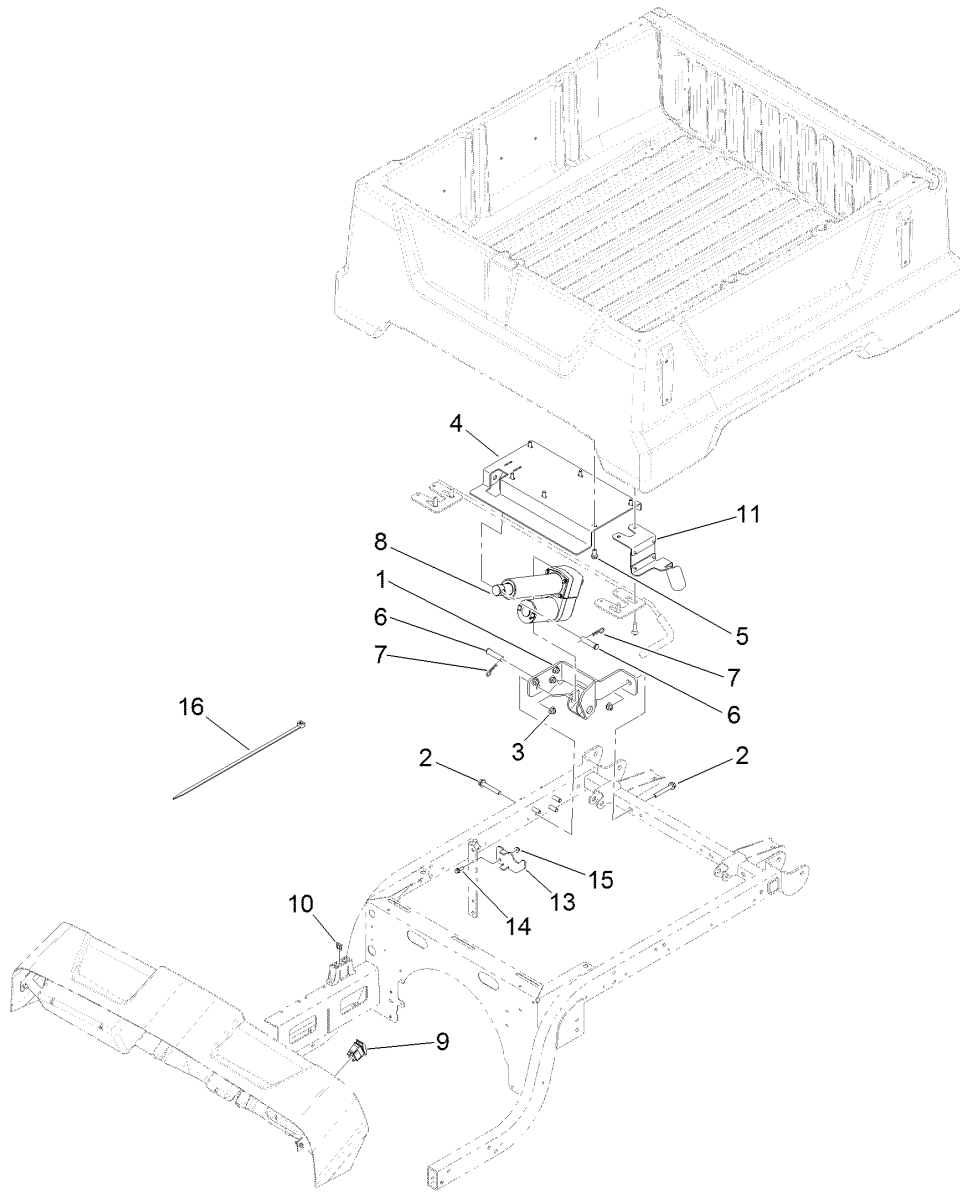

Count on it.

Parts Catalog

**48V Electric Lift Kit
Workman® GTX Utility Vehicle**

Model No. 07143—Serial No. 402790001 and Up

48V Electric Lift Kit Assembly

Ref.	Part Number	Qty.	Description
1	136-9510-03	1	Bracket-Lift
2	3234-39	5	Screw-HHF
3	104-8301	5	Nut-HF, NI
4	136-9508-03	1	Mount-Lift
5	3234-5	6	Screw-HHF
6	283-5	2	Pin-Clevis
7	3290-467	2	Pin-Hair
8	136-9512	1	Actuator-48V
9	107-0748	1	Switch-Rocker
10	117-4725	1	Fuse-Blade, 15A
11	133-7114-03	1	Bracket-Latch
13	133-3093-03	1	Bracket-Stop, Actuator
14	3234-4	1	Screw-HHF
15	104-7201	1	Nut-HF
16	3290-379	1	Tie-Cable