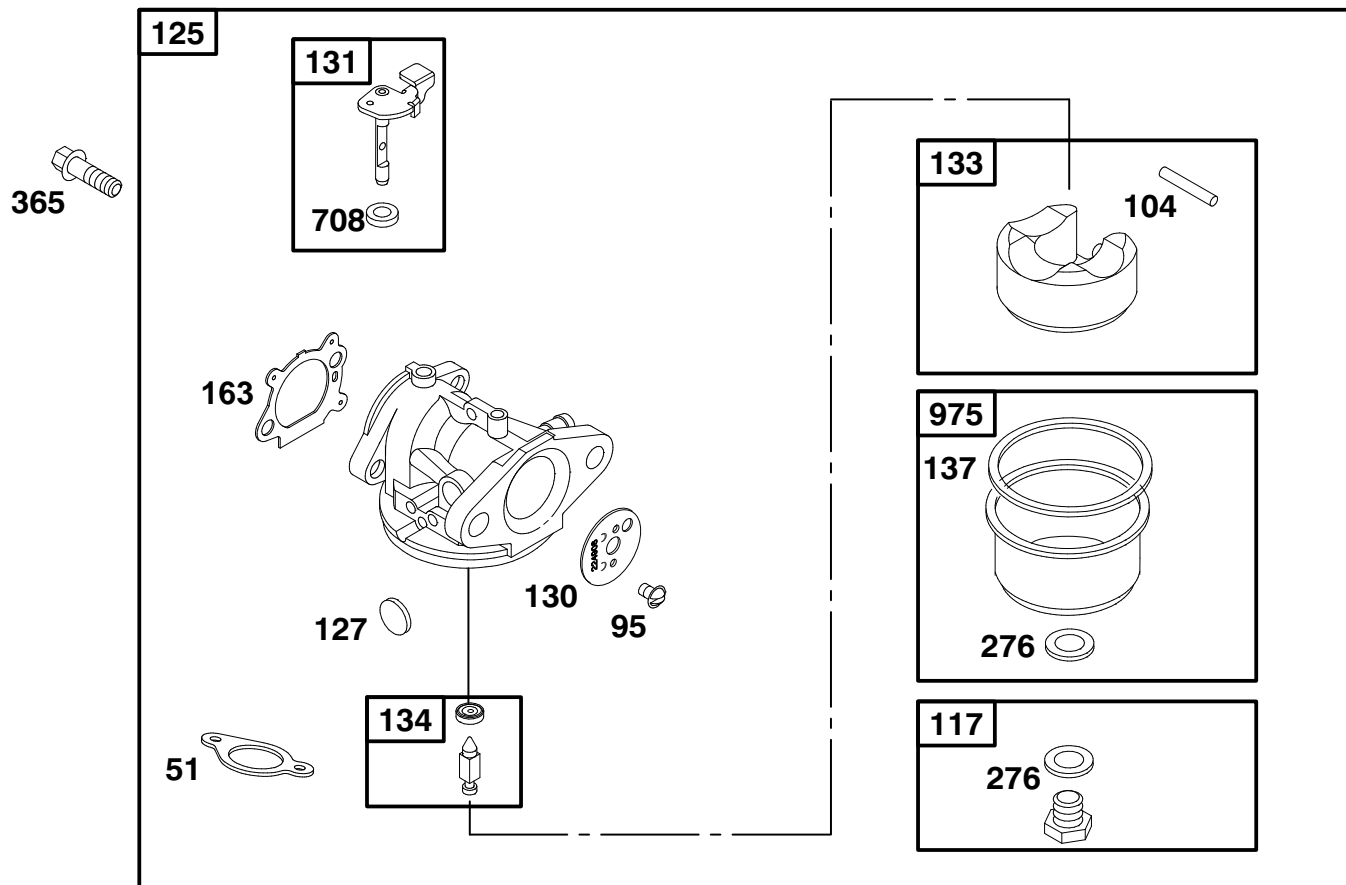

Assemblies include all parts shown in frames.

ENGINE BRIGGS & STRATTON MODEL 12U802-1740-E1

Ref. No.	Part No.	Description	No. Used
51	*272199	Intake Gasket	1
95	94098	Screw(Throttle Valve)	1
104	●231371	Float Hinge Pin	1
117	498975	Main Jet Main Jet(High Altitude)	1
125	498966	Carburetor	1
127	●	Welch Plug(Sold in Kit Only)	1
130	224908	Throttle Valve	1
131	493267	Throttle Shaft	1
133	398187	Carburetor Float	1

Ref. No.	Part No.	Description	No. Used
134	●398188	Needle/Seat Kit	1
137	◆◆	Float Bowl Gasket(Sold in Kit Only)	1
163	*◆◆272653	Air Cleaner Gasket	1
276	◆◆	Sealing Washer(Sold in Kit Only)	1
365	94525	Screw(Carburetor)	1
708	◆◆691321	Dust Seal	1
975	493640	Carburetor Bowl	1

★ Included in Gasket Set—See Ref. 358.
● Included in Carburetor Kit—See Ref. 121.

◆ Included in Carburetor Gasket Set—See Ref. 977.
◊ Included in Valve Overhaul Gasket Set—See Ref. 1095.