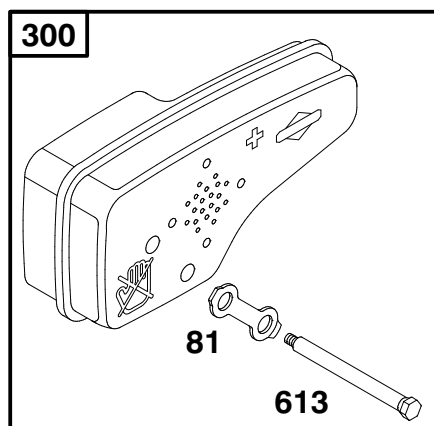

Assemblies include all parts shown in frames.

ENGINE BRIGGS & STRATTON MODEL 12U802-1740-E1

Ref. No.	Part No.	Description	No. Used
81	223664	Muffler Screw Lock	1
187	298049	Fuel Hose (Cut to Required Length)	1
190	94511	Screw(Fuel Tank)	1
300	496106	Exhaust Muffler	1
601	95162	Hose Clamp	1

Ref. No.	Part No.	Description	No. Used
613	94231	Screw(Exhaust Muffler)	1
670A	280512	Fuel Tank Spacer	1
957	397974	Fuel Tank Cap	1
972	495224	Fuel Tank Assembly	1
1059	398540	Screw/Washer Kit	1

- ★ Included in Gasket Set-See Ref. 358.
- Included in Carburetor Kit-See Ref. 121.

- Included in Carburetor Gasket Set-See Ref. 977.
- ⊘ Included in Valve Overhaul Gasket Set-See Ref. 1095.