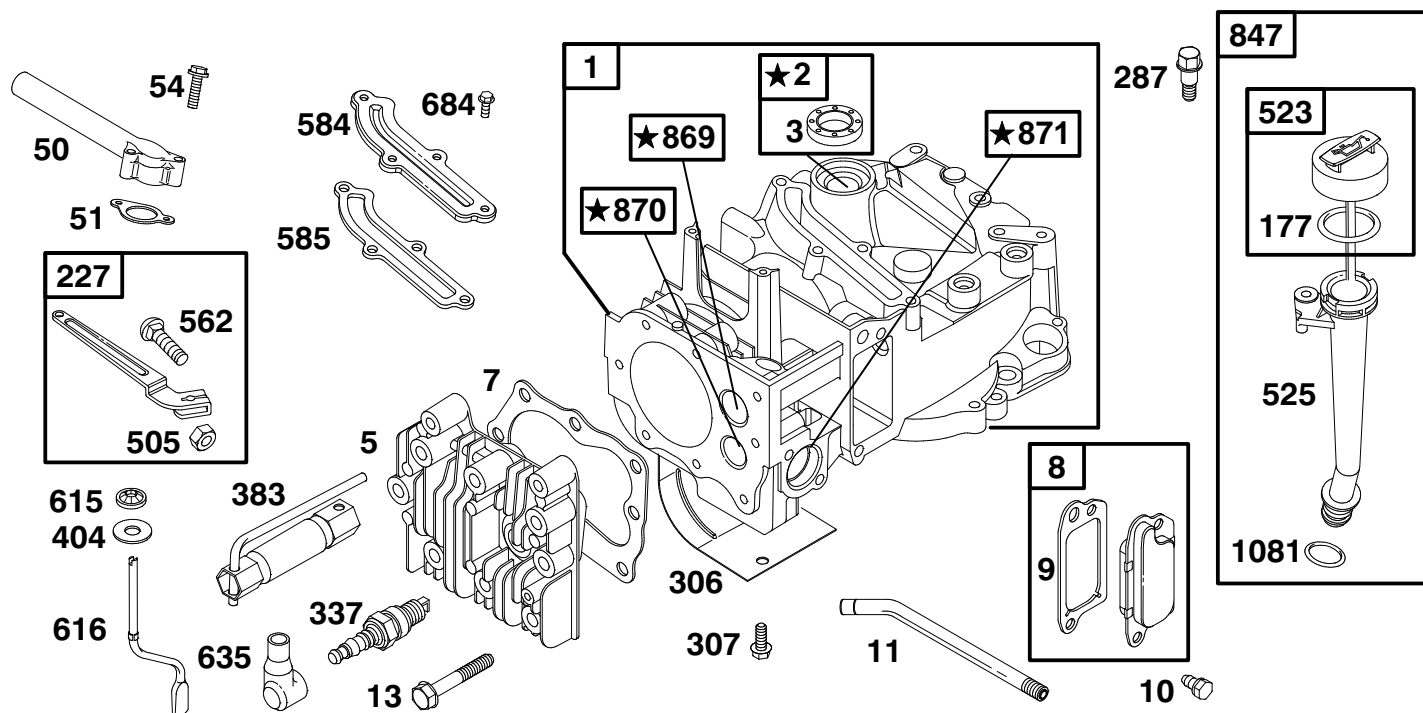

★ REQUIRES SPECIAL TOOLS
TO INSTALL. SEE REPAIR
INSTRUCTION MANUAL.

1058 OWNER'S MANUAL

Assemblies include all parts shown in frames.

ENGINE BRIGGS & STRATTON MODEL 12U802-1740-E1

Ref. No.	Part No.	Description	No. Used
1	493260	Cylinder Assembly	1
2	399269	Bushing/Seal Kit	1
3	*299819	Oil Seal	1
5	691160	Cylinder Head	1
7	*∅272916	Cylinder Head Gasket	1
8	495786	Breather Assembly	1
9	*∅272481	Breather Gasket	1
10	691125	Screw(Breather Assembly)	1
11	691781	Breather Tube	1
13	94547	Screw(Cylinder Head)	1
50	497465	Intake Manifold	1
51	*272199	Intake Elbow Gasket	1
54	94526	Screw(Intake Manifold)	1
177	*280393	O-Ring Seal(Dipstick)	1
227	492349	Governor Control Lever	1
287	94511	Screw(Dipstick Tube)	1
306	690450	Cylinder Shield	1
307	94515	Screw(Cylinder Shield)	1
337	802592	Sparkplug	1
383	89838	Sparkplug Wrench	1

Ref. No.	Part No.	Description	No. Used
404	67072	Washer(Governor Crank)	1
505	231082	Nut(Governor Lever)	1
523	495264	Dipstick	1
525	495265	Dipstick Tube	1
562	94852	Bolt(Governor Lever)	1
584	692342	Breather Passage Cover	1
585	*272238	Breather Passage Gasket	1
615	94474	Retainer Governor Shaft	1
616	263175	Governor Crank	1
635	66538	Sparkplug Boot	1
684	94515	Screw(Breather Passage Cover)	1
847	495263	Oil Fill Tube Assy.	1
869	213512	Intake Valve Seat	1
870	213513	Exhaust Valve Seat	1
871	262001	Exhaust Valve Guide Intake Valve Guide	1
1058	273693	Owner's Manual	1
1081	*280966	O-RingSeal(Dipstick Tube)	1

★ Included in Gasket Set—See Ref. 358.
● Included in Carburetor Kit—See Ref. 121.

◆ Included in Carburetor Gasket Set—See Ref. 977.
∅ Included in Valve Overhaul Gasket Set—See Ref. 1095.