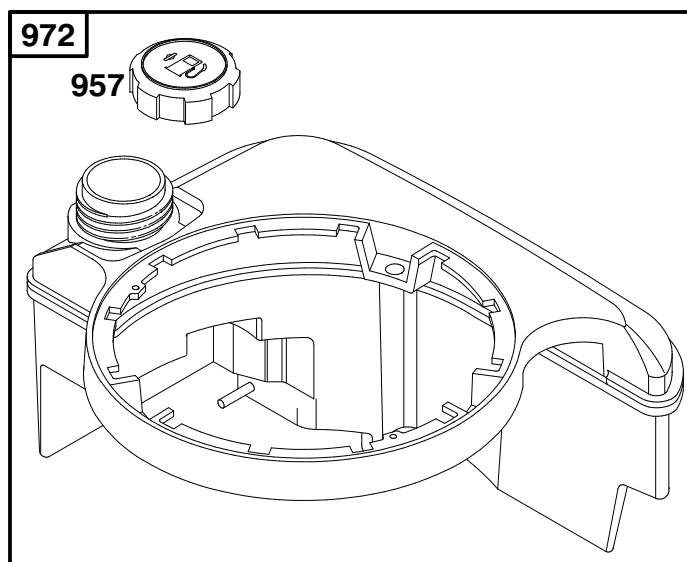

Assemblies include all parts shown in frames.

ENGINE BRIGGS & STRATTON MODEL 12U802-1740-E1

Ref. No.	Part No.	Description	No. Used
81	223664	Muffler Screw Lock	1
187	298049	Fuel Hose (Cut to Required Length)	1
190	94511	Screw(Fuel Tank)	1
300	496106	Exhaust Muffler	1
601	95162	Hose Clamp	1

Ref. No.	Part No.	Description	No. Used
613	94231	Screw(Exhaust Muffler)	1
670A	280512	Fuel Tank Spacer	1
957	397974	Fuel Tank Cap	1
972	495224	Fuel Tank Assembly	1
1059	398540	Screw/Washer Kit	1

- ★ Included in Gasket Set-See Ref. 358.
- Included in Carburetor Kit-See Ref. 121.

- Included in Carburetor Gasket Set-See Ref. 977.
- ⊘ Included in Valve Overhaul Gasket Set-See Ref. 1095.