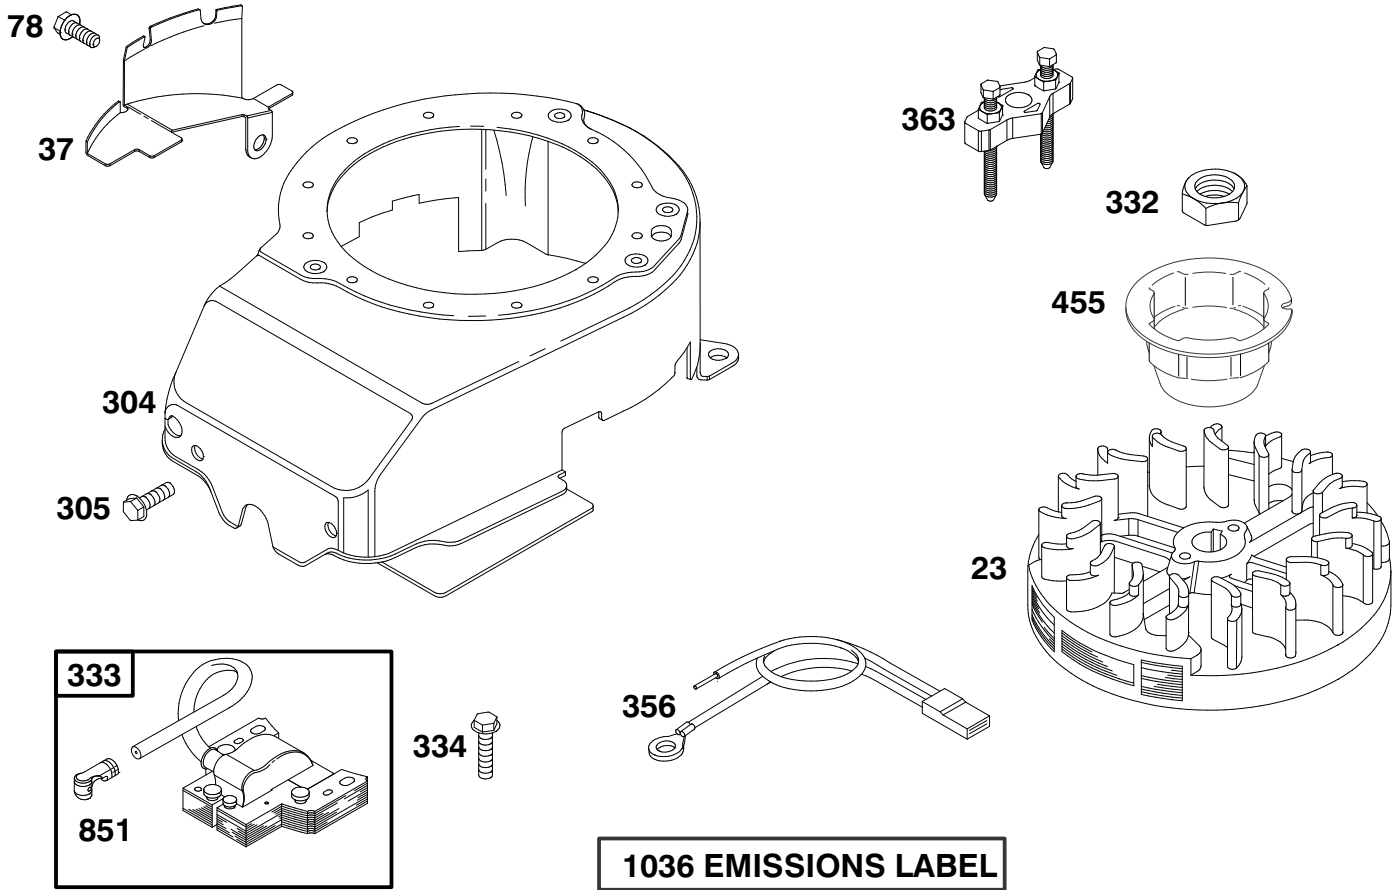

ENGINE BRIGGS & STRATTON MODEL 12U802-1740-E1

Ref. No.	Part No.	Description	No. Used
23	692315	Flywheel	1
37	224511	Flywheel Guard	1
78	691108	Screw(Flywheel Guard)	1
304	493293	Blower Housing	1
305	691108	Screw(Blower Housing)	1
332	690662	Nut(Flywheel)	1
333	802574	Magneto Armature	1

Ref. No.	Part No.	Description	No. Used
334	94731	Screw(Magneto Armature)	1
356	398808	Wire Stop	1
363	19069	Flywheel Puller	1
455	225121	Starter Cup	1
851	493880	Ignition Cable Terminal	1
1036	499341	Emissions Label	1

★ Included in Gasket Set-See Ref. 358.
● Included in Carburetor Kit-See Ref. 121.

◆ Included in Carburetor Gasket Set-See Ref. 977.
∅ Included in Valve Overhaul Gasket Set-See Ref. 1095.