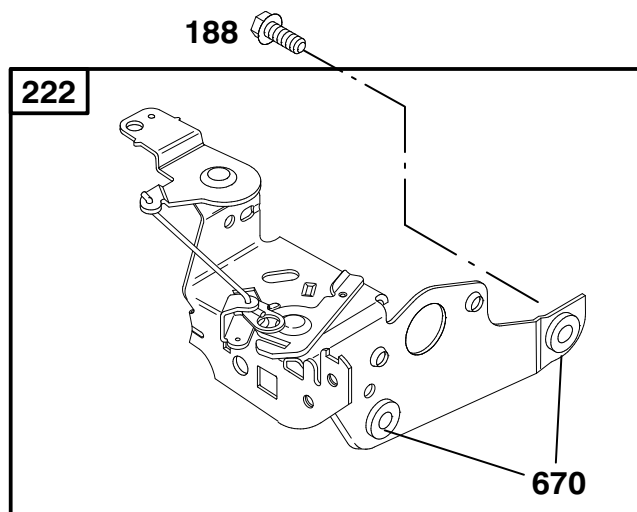

Assemblies include all parts shown in frames.

ENGINE BRIGGS & STRATTON MODEL 12U802-1740-E1

Ref. No.	Part No.	Description	No. Used
188	693399	Screw(Carburetor Bracket)	1
202	262579	Governor Link	1
209	691852	Governor Spring	1
222	691436	Carburetor Bracket	1
621	396847	Switch	1

Ref. No.	Part No.	Description	No. Used
670	*493823	Bracket Spacer	2
745	94512	Screw(Brake Assembly)	1
922	262640	Brake Spring	1
923	493442	Brake Assembly	1

★ Included in Gasket Set-See Ref. 358.
● Included in Carburetor Kit-See Ref. 121.

◆ Included in Carburetor Gasket Set-See Ref. 977.
∅ Included in Valve Overhaul Gasket Set-See Ref. 1095.