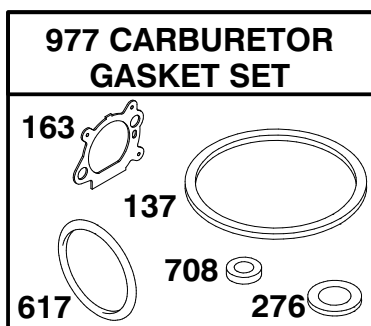

Assemblies include all parts shown in frames.

ENGINE BRIGGS & STRATTON MODEL 12U802-1740-E1

Ref. No.	Part No.	Description	No. Used
3	*299819	Oil Seal	1
7	*∅272916	Cylinder Head Gasket	1
9	*∅272481	Breather Gasket	1
12	*272198	Crankcase Gasket	1
20	*399781	Oil Seal	1
51	*272199	Intake Gasket	1
104	●231371	Float Hinge Pin	1
276	◆	Sealing Gasket(Sold in Kit Only)	1
177	*280393	O-Ring Seal	1
1081	*280966	O-Ring Seal	1
121	498260	Carburetor Kit	1

Ref. No.	Part No.	Description	No. Used
127	●	Welch Plug(Sold in Kit Only)	1
134	●398188	Needle/Seat Kit	1
137	◆	Bowl Gasket (Sold in Kit Only)	1
163	*◆272653	Air Cleaner Gasket	1
358	497316	Gasket Set	1
585	*272238	Baffle Plate Gasket	1
617	◆◆270344	Fuel Intake Tube Seal	1
708	◆◆691321	Dust Seal	1
670	*493823	Bracket Spacer	2
977	498261	Carburetor Gasket Set	1
1095	498528	Valve Overhaul Gasket Set	1

★ Included in Gasket Set-See Ref. 358.
● Included in Carburetor Kit-See Ref. 121.

◆ Included in Carburetor Gasket Set-See Ref. 977.
∅ Included in Valve Overhaul Gasket Set-See Ref. 1095.