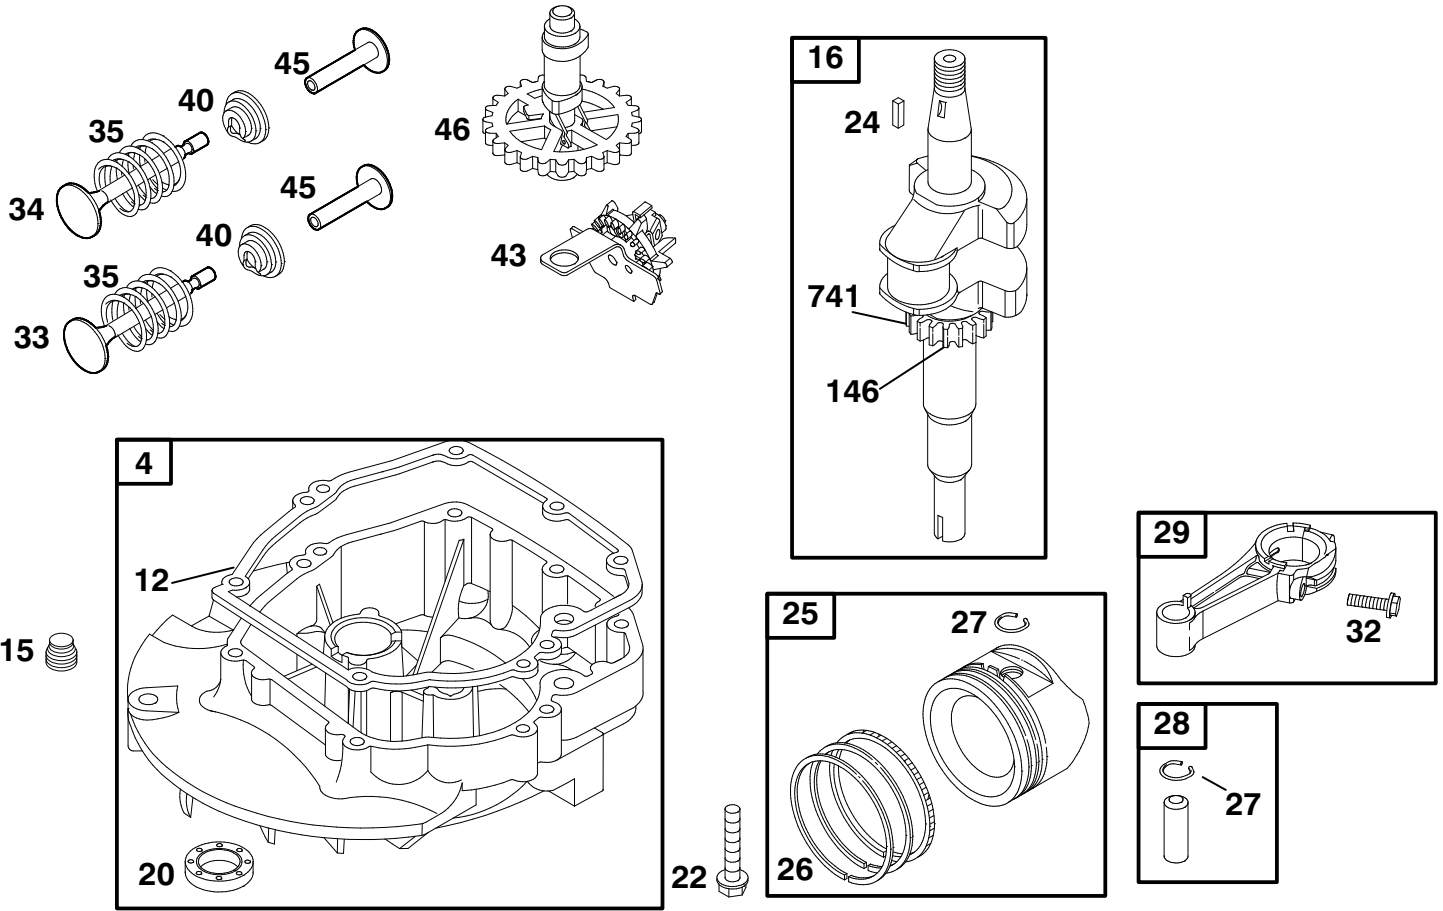

Assemblies include all parts shown in frames.

ENGINE BRIGGS & STRATTON MODEL 12U802-1740-E1

Ref. No.	Part No.	Description	No. Used
4	493279	Engine Sump	1
12	*272198	Crankcase Gasket	1
15	94880	Oil Drain Plug	1
16	694079	Crankshaft	1
20	*399781	Oil Seal	1
22	94220	Screw (Engine Sump)	1
		———— Note ————	
	94612	Screw (Engine Sump Used in Hole Nearest Breather)	1
24	222698	Flywheel Key	1
25	499429	Piston Assembly(Standard)	1
		———— Note ————	
	499430	Piston Assembly(0.010" O.S.)	1
	499431	Piston Assembly(0.020" O.S.)	1
	499432	Piston Assembly(0.030" O.S.)	1
26	499425	Ring Set (Standard)	1
		———— Note ————	
	499426	Ring Set (0.010" O.S.)	1
	499427	Ring Set (0.020" O.S.)	1
	499428	Ring Set (0.030" O.S.)	1

Ref. No.	Part No.	Description	No. Used
27	263190	Piston Pin Lock	1
28	499423	Piston Pin	1
29	499424	Connecting Rod	1
32	94699	Screw (Connecting Rod)	1
33	262651	Exhaust Valve	1
34	262652	Intake Valve	1
35	262224	Valve Spring	1
40	93312	Valve Spring Retainer	1
43	493737	Oil Slinger	1
45	262204	Valve Tappet	1
46	691449	Camshaft	1
146	94388	Timing Key	1
741	262598	Timing Gear	1

* Included in Gasket Set—See Ref. 358.
• Included in Carburetor Kit—See Ref. 121.

◆ Included in Carburetor Gasket Set—See Ref. 977.
∅ Included in Valve Overhaul Gasket Set—See Ref. 1095.