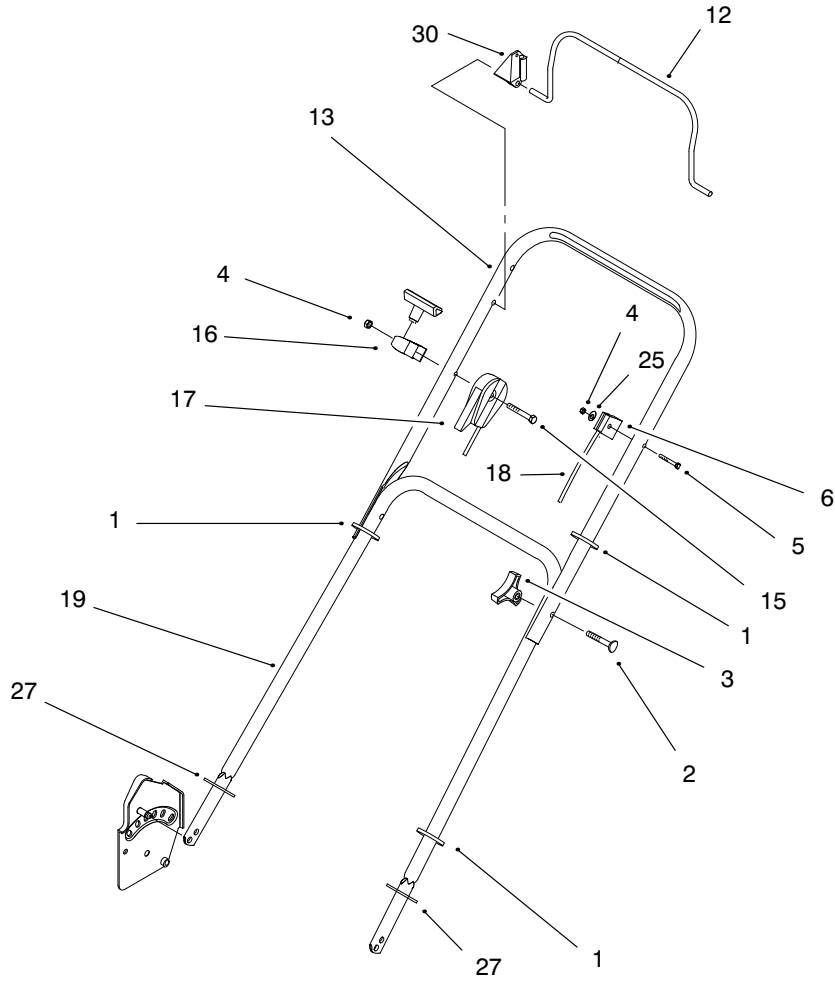

Sheet No.:4

Handle Assembly

Ref. No.	Part No.	Qty.	Description
1	3290-378	3	Tie-Cable
2	614697	2	Screw-Handle
3	614243	2	Knob
4	3296-73	2	Nut-Lock
5	92-2269	1	Screw-Handle
6	92-7729	1	Anchor-Cable
12	94-6099-03	1	Bail-Flywheel Brake
13	95-1713-05	1	Handle Section-Upper

Ref. No.	Part No.	Qty.	Description
15	321-50	1	Screw
16	93-7383	1	Guide-Rope
17	95-7064	1	Cable-Throttle
18	95-1718	1	Brake Cable ASM
19	614643-05	1	Handle Section-Lower
25	3256-1	1	Washer-Flat
27	93-3653	2	Handle-Guard
30	94-6097	1	Stop-Bail