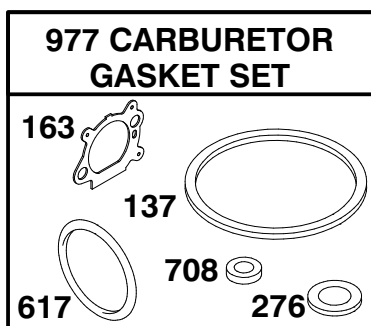

Assemblies include all parts shown in frames.

ENGINE BRIGGS & STRATTON MODEL 12U802-1740-E1

Ref. No.	Part No.	Description	No. Used
3	*299819	Oil Seal	1
7	*Ø272916	Cylinder Head Gasket	1
9	*Ø272481	Breather Gasket	1
12	*272198	Crankcase Gasket	1
20	*399781	Oil Seal	1
51	*272199	Intake Gasket	1
104	●231371	Float Hinge Pin	1
276	◆	Sealing Gasket(Sold in Kit Only)	1
177	*280393	O-Ring Seal	1
1081	*280966	O-Ring Seal	1
121	498260	Carburetor Kit	1

Ref. No.	Part No.	Description	No. Used
127	●	Welch Plug(Sold in Kit Only)	1
134	●398188	Needle/Seat Kit	1
137	◆	Bowl Gasket (Sold in Kit Only)	1
163	*◆272653	Air Cleaner Gasket	1
358	497316	Gasket Set	1
585	*272238	Baffle Plate Gasket	1
617	◆◆270344	Fuel Intake Tube Seal	1
708	◆◆691321	Dust Seal	1
670	*493823	Bracket Spacer	2
977	498261	Carburetor Gasket Set	1
1095	498528	Valve Overhaul Gasket Set	1

★ Included in Gasket Set—See Ref. 358.
● Included in Carburetor Kit—See Ref. 121.

◆ Included in Carburetor Gasket Set—See Ref. 977.
◆ Included in Valve Overhaul Gasket Set—See Ref. 1095.