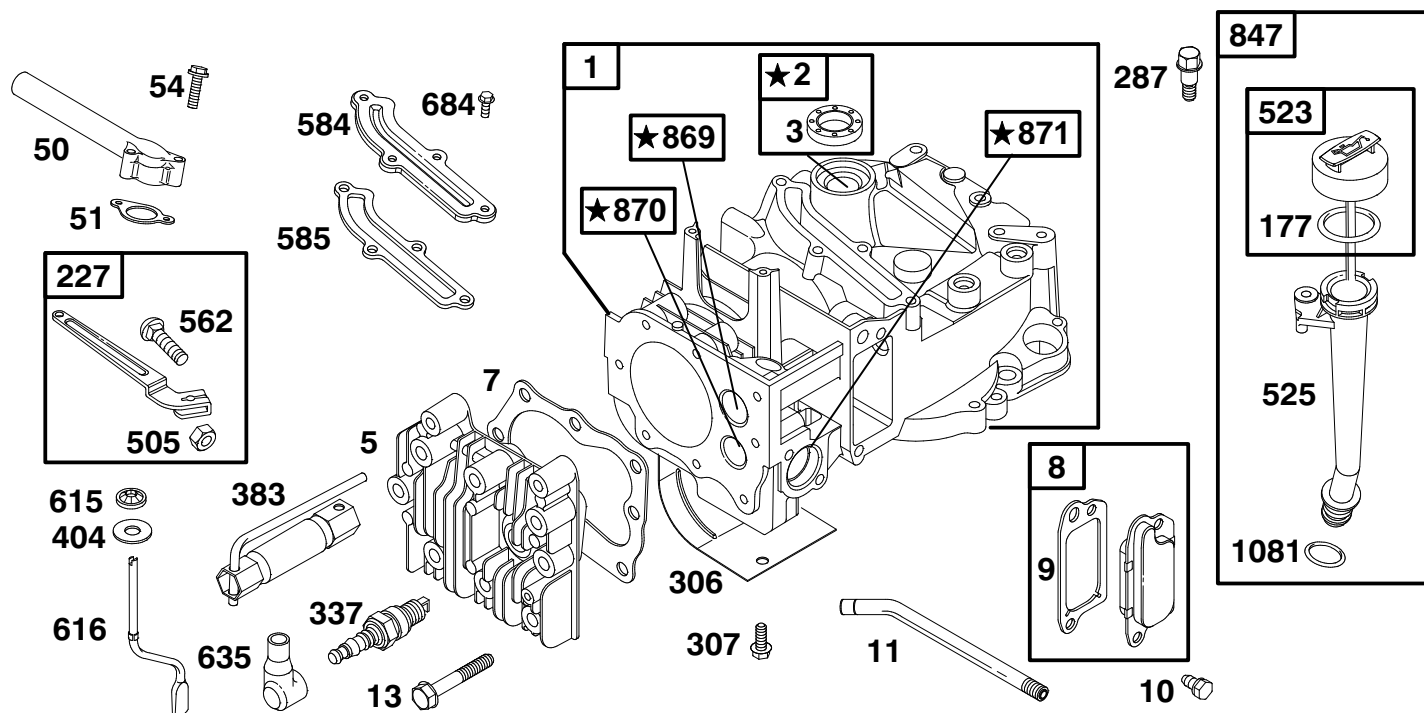

★ REQUIRES SPECIAL TOOLS
TO INSTALL. SEE REPAIR
INSTRUCTION MANUAL.

1058 OWNER'S MANUAL

Assemblies include all parts shown in frames.

ENGINE BRIGGS & STRATTON MODEL 12U802-1740-E1

Ref. No.	Part No.	Description	No. Used
1	493260	Cylinder Assembly	1
2	399269	Bushing/Seal Kit	1
3	*299819	Oil Seal	1
5	691160	Cylinder Head	1
7	*∅272916	Cylinder Head Gasket	1
8	495786	Breather Assembly	1
9	*∅272481	Breather Gasket	1
10	691125	Screw(Breather Assembly)	1
11	691781	Breather Tube	1
13	94547	Screw(Cylinder Head)	1
50	497465	Intake Manifold	1
51	*272199	Intake Elbow Gasket	1
54	94526	Screw(Intake Manifold)	1
177	*280393	O-Ring Seal(Dipstick)	1
227	492349	Governor Control Lever	1
287	94511	Screw(Dipstick Tube)	1
306	690450	Cylinder Shield	1
307	94515	Screw(Cylinder Shield)	1
337	802592	Sparkplug	1
383	89838	Sparkplug Wrench	1

Ref. No.	Part No.	Description	No. Used
404	67072	Washer(Governor Crank)	1
505	231082	Nut(Governor Lever)	1
523	495264	Dipstick	1
525	495265	Dipstick Tube	1
562	94852	Bolt(Governor Lever)	1
584	692342	Breather Passage Cover	1
585	*272238	Breather Passage Gasket	1
615	94474	Retainer Governor Shaft	1
616	263175	Governor Crank	1
635	66538	Sparkplug Boot	1
684	94515	Screw(Breather Passage Cover)	1
847	495263	Oil Fill Tube Assy.	1
869	213512	Intake Valve Seat	1
870	213513	Exhaust Valve Seat	1
871	262001	Exhaust Valve Guide Intake Valve Guide	1
1058	273693	Owner's Manual	1
1081	*280966	O-RingSeal(Dipstick Tube)	1

★ Included in Gasket Set—See Ref. 358.
● Included in Carburetor Kit—See Ref. 121.

◆ Included in Carburetor Gasket Set—See Ref. 977.
∅ Included in Valve Overhaul Gasket Set—See Ref. 1095.