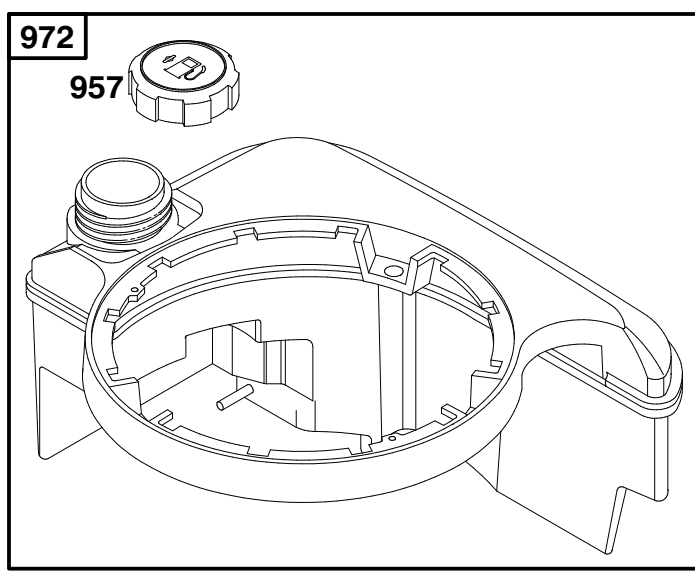

Assemblies include all parts shown in frames.

ENGINE BRIGGS & STRATTON MODEL 12U802-1740-E1

Ref. No.	Part No.	Description	No. Used
81	223664	Muffler Screw Lock	1
187	298049	Fuel Hose (Cut to Required Length)	1
190	94511	Screw(Fuel Tank)	1
300	496106	Exhaust Muffler	1
601	95162	Hose Clamp	1

Ref. No.	Part No.	Description	No. Used
613	94231	Screw(Exhaust Muffler)	1
670A	280512	Fuel Tank Spacer	1
957	397974	Fuel Tank Cap	1
972	495224	Fuel Tank Assembly	1
1059	398540	Screw/Washer Kit	1

★ Included in Gasket Set-See Ref. 358.
● Included in Carburetor Kit-See Ref. 121.

◆ Included in Carburetor Gasket Set-See Ref. 977.
⊘ Included in Valve Overhaul Gasket Set-See Ref. 1095.