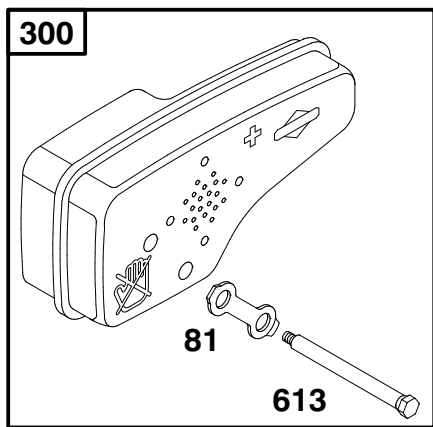

Assemblies include all parts shown in frames.

ENGINE BRIGGS & STRATTON MODEL 12U802-1740-E1

Ref. No.	Part No.	Description	No. Used
81	223664	Muffler Screw Lock	1
187	298049	Fuel Hose (Cut to Required Length)	1
190	94511	Screw(Fuel Tank)	1
300	496106	Exhaust Muffler	1
601	95162	Hose Clamp	1

Ref. No.	Part No.	Description	No. Used
613	94231	Screw(Exhaust Muffler)	1
670A	280512	Fuel Tank Spacer	1
957	397974	Fuel Tank Cap	1
972	495224	Fuel Tank Assembly	1
1059	398540	Screw/Washer Kit	1

★ Included in Gasket Set-See Ref. 358.
● Included in Carburetor Kit-See Ref. 121.

◆ Included in Carburetor Gasket Set-See Ref. 977.
⊘ Included in Valve Overhaul Gasket Set-See Ref. 1095.