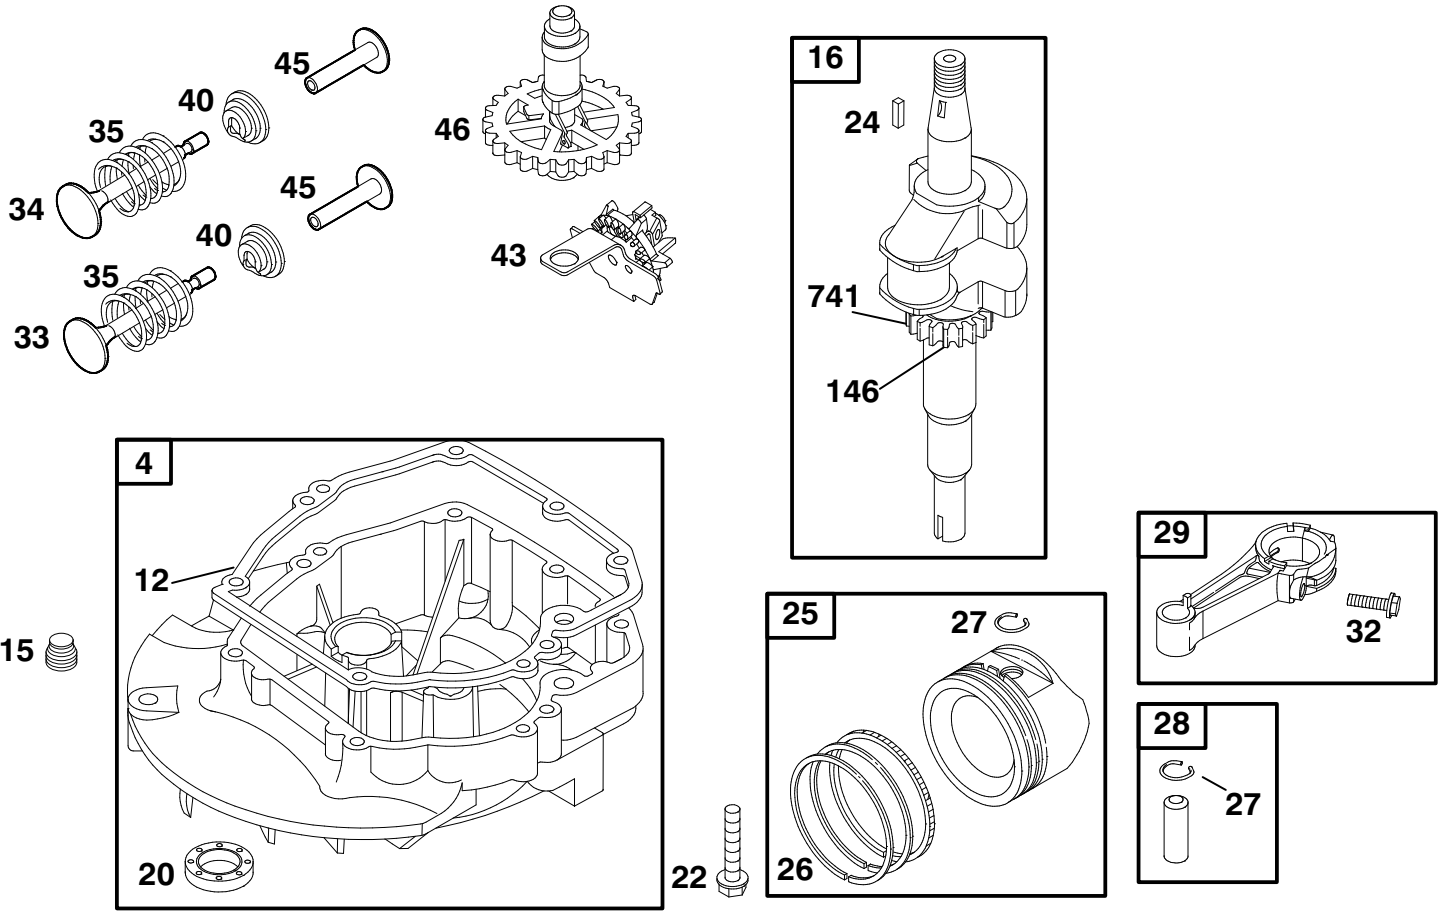

Assemblies include all parts shown in frames.

ENGINE BRIGGS & STRATTON MODEL 12U802-1740-E1

Ref. No.	Part No.	Description	No. Used
4	493279	Engine Sump	1
12	*272198	Crankcase Gasket	1
15	94880	Oil Drain Plug	1
16	694079	Crankshaft	1
20	*399781	Oil Seal	1
22	94220	Screw (Engine Sump)	1
		———— Note ————	
	94612	Screw (Engine Sump Used in Hole Nearest Breather)	1
24	222698	Flywheel Key	1
25	499429	Piston Assembly(Standard)	1
		———— Note ————	
	499430	Piston Assembly(0.010" O.S.)	1
	499431	Piston Assembly(0.020" O.S.)	1
	499432	Piston Assembly(0.030" O.S.)	1
26	499425	Ring Set (Standard)	1
		———— Note ————	
	499426	Ring Set (0.010" O.S.)	1
	499427	Ring Set (0.020" O.S.)	1
	499428	Ring Set (0.030" O.S.)	1

Ref. No.	Part No.	Description	No. Used
27	263190	Piston Pin Lock	1
28	499423	Piston Pin	1
29	499424	Connecting Rod	1
32	94699	Screw (Connecting Rod)	1
33	262651	Exhaust Valve	1
34	262652	Intake Valve	1
35	262224	Valve Spring	1
40	93312	Valve Spring Retainer	1
43	493737	Oil Slinger	1
45	262204	Valve Tappet	1
46	691449	Camshaft	1
146	94388	Timing Key	1
741	262598	Timing Gear	1

* Included in Gasket Set—See Ref. 358.
• Included in Carburetor Kit—See Ref. 121.

◆ Included in Carburetor Gasket Set—See Ref. 977.
∅ Included in Valve Overhaul Gasket Set—See Ref. 1095.