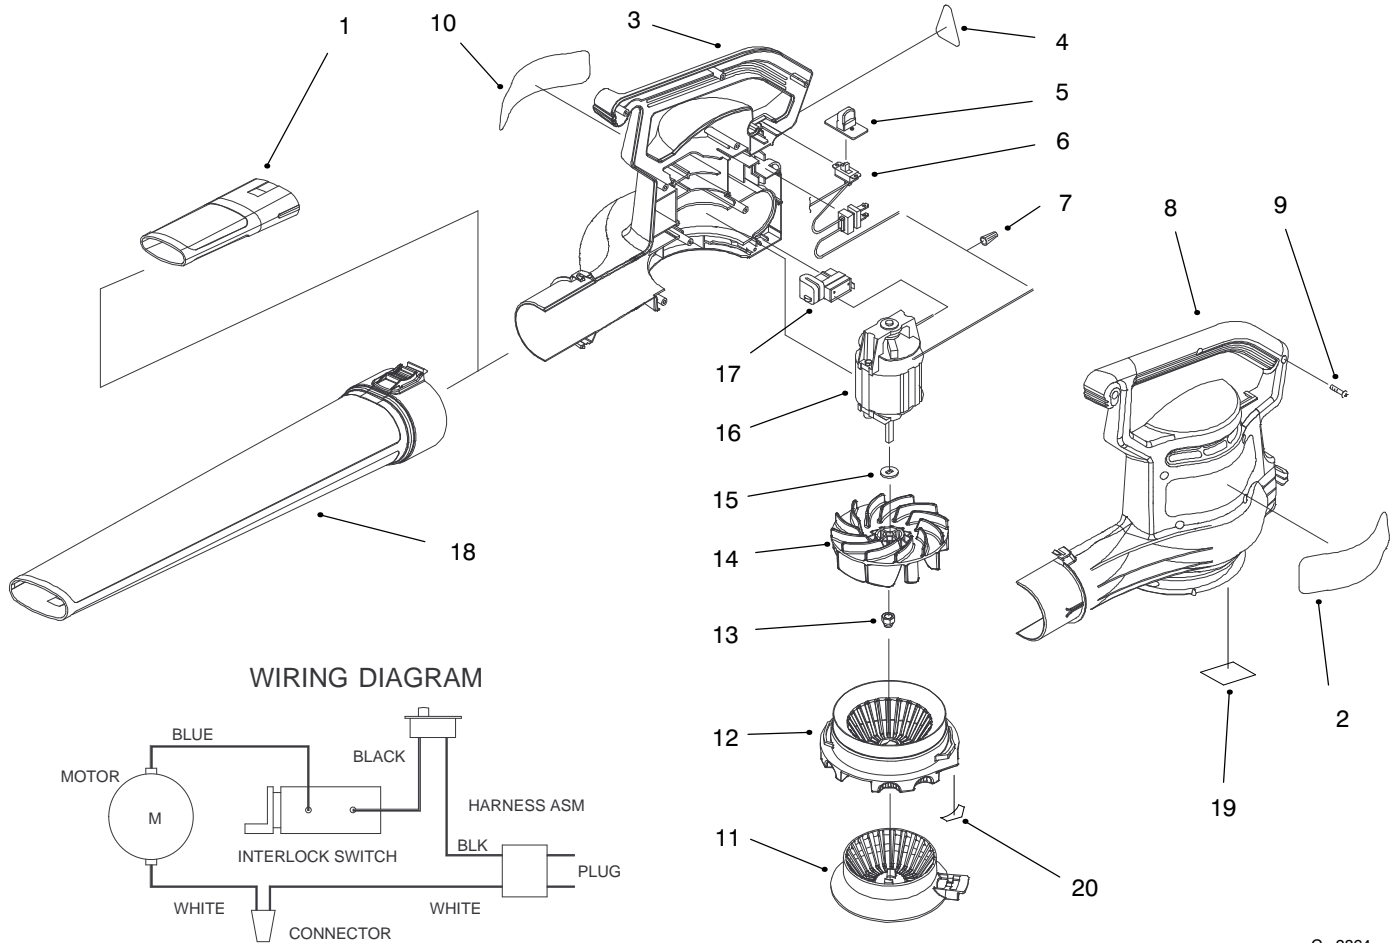

MODEL NO. 51587-99100001 & UP

PARTS CATALOG

SUPER BLOWERVAC™

C-2864

BLOWERVAC ASSEMBLY

Ref. No.	Part No.	Description	No. Used
1	98-3152	Insert - Tube	1
2	93-0579	Decal - Logo	1
3	100-2450	Housing - R.H.	1
4	95-5106	Decal - Information	1
5	93-0599	Cover - Switch	1
6	93-0578	Harness Assembly	1
7	73-6570	Connector - Wire Nut	1
8	100-2451	Housing - L.H.	1
9	94-4496	Screw - Phillips Hd. Tap.	9
10	100-2463	Decal - Warning	1

Ref. No.	Part No.	Description	No. Used
11	98-3155	Choke - Air	1
12	100-2468	Cover - Inlet	1
13	73-5380	Nut - Cap Hex	1
14	98-3150	Impeller	1
15	93-0585	Washer	1
16	98-3171	Motor	1
17	95-3286	Switch - Interlock	1
†18	98-3151	Tube - Blower	1
19	100-2464	Decal - Alignment, Housing	1
20	100-2470	Decal - Alignment, Cover	1

† Included in tube assembly No. 98-3170

BAG AND TUBE ASSEMBLY

Ref. No.	Part No.	Description	No. Used
1	93-0583	Bag	1
2	93-0574	Tube - Bag Inlet	1

Ref. No.	Part No.	Description	No. Used
†3	93-0572	Tube - Vac Upper	1
†4	93-0573	Tube - Vac Lower	1

† Included in tube assembly No. 98-3170