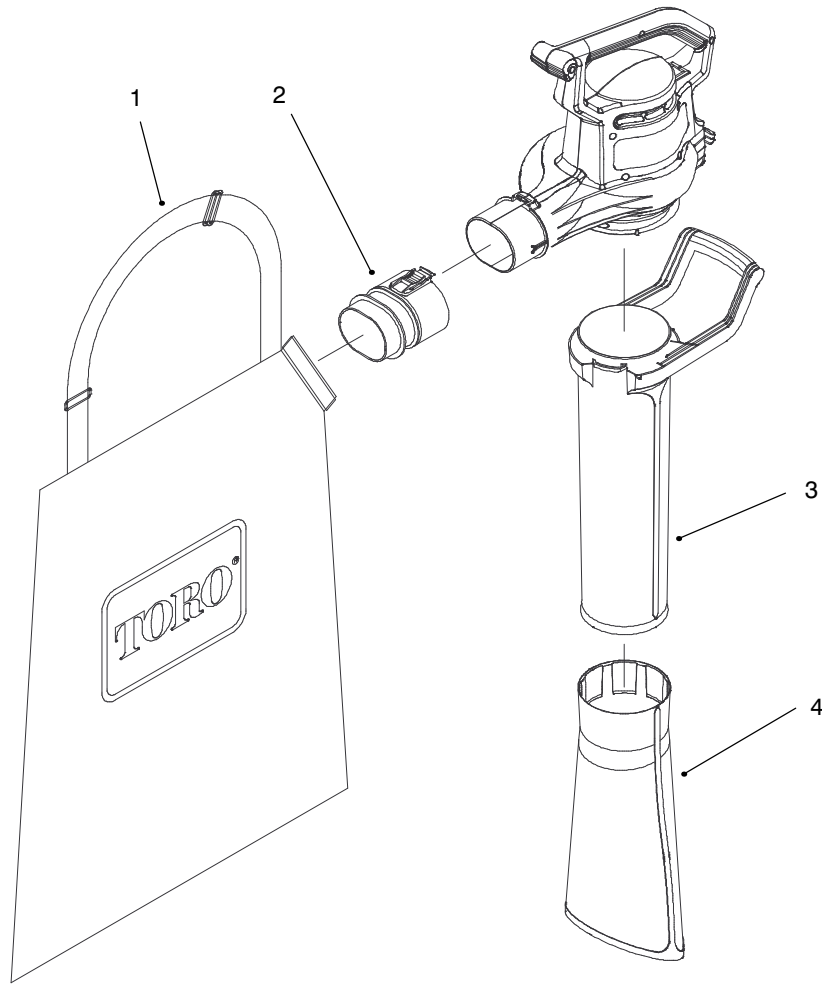

MODEL NO. 51587-99100001 & UP

PARTS CATALOG

SUPER BLOWERVAC™

C-2864

BLOWERVAC ASSEMBLY

Ref. No.	Part No.	Description	No. Used
1	98-3152	Insert - Tube	1
2	93-0579	Decal - Logo	1
3	100-2450	Housing - R.H.	1
4	95-5106	Decal - Information	1
5	93-0599	Cover - Switch	1
6	93-0578	Harness Assembly	1
7	73-6570	Connector - Wire Nut	1
8	100-2451	Housing - L.H.	1
9	94-4496	Screw - Phillips Hd. Tap.	9
10	100-2463	Decal - Warning	1

Ref. No.	Part No.	Description	No. Used
11	98-3155	Choke - Air	1
12	100-2468	Cover - Inlet	1
13	73-5380	Nut - Cap Hex	1
14	98-3150	Impeller	1
15	93-0585	Washer	1
16	98-3171	Motor	1
17	95-3286	Switch - Interlock	1
†18	98-3151	Tube - Blower	1
19	100-2464	Decal - Alignment, Housing	1
20	100-2470	Decal - Alignment, Cover	1

† Included in tube assembly No. 98-3170

BAG AND TUBE ASSEMBLY

Ref. No.	Part No.	Description	No. Used
1	93-0583	Bag	1
2	93-0574	Tube - Bag Inlet	1

Ref. No.	Part No.	Description	No. Used
†3	93-0572	Tube - Vac Upper	1
†4	93-0573	Tube - Vac Lower	1

† Included in tube assembly No. 98-3170