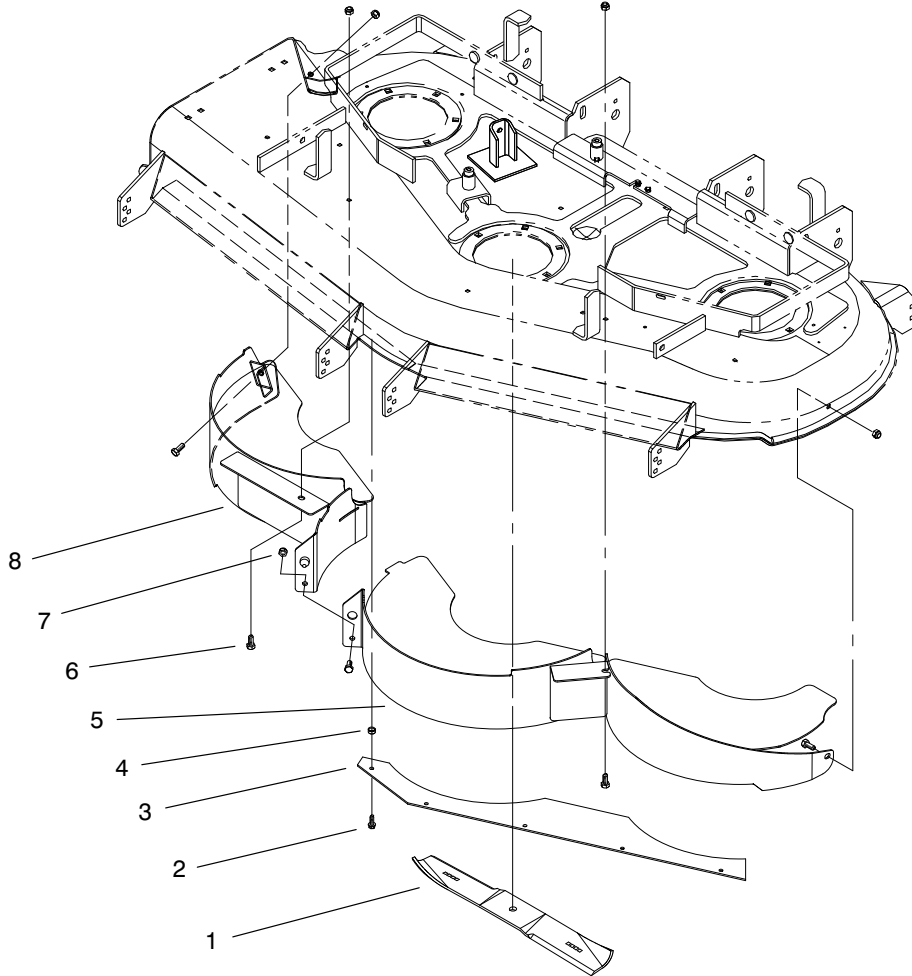

MODEL NO. 59227

PARTS
CATALOG

52" MULCHING KIT

MULCHING ASSEMBLY

Ref. No.	Part No.	Description	No. Used
1	99-8549	Blade-Mulch	3
2	49-2040	Screw-Taptite	5
3	99-8521	Baffle-Blowout	1
4	99-8509	Spacer	5

Ref. No.	Part No.	Description	No. Used
5	99-8542	Baffle-Left	1
6	322-3	Screw-HH	5
7	3296-29	Nut-Lock	5
8	99-8541	Baffle-Right	