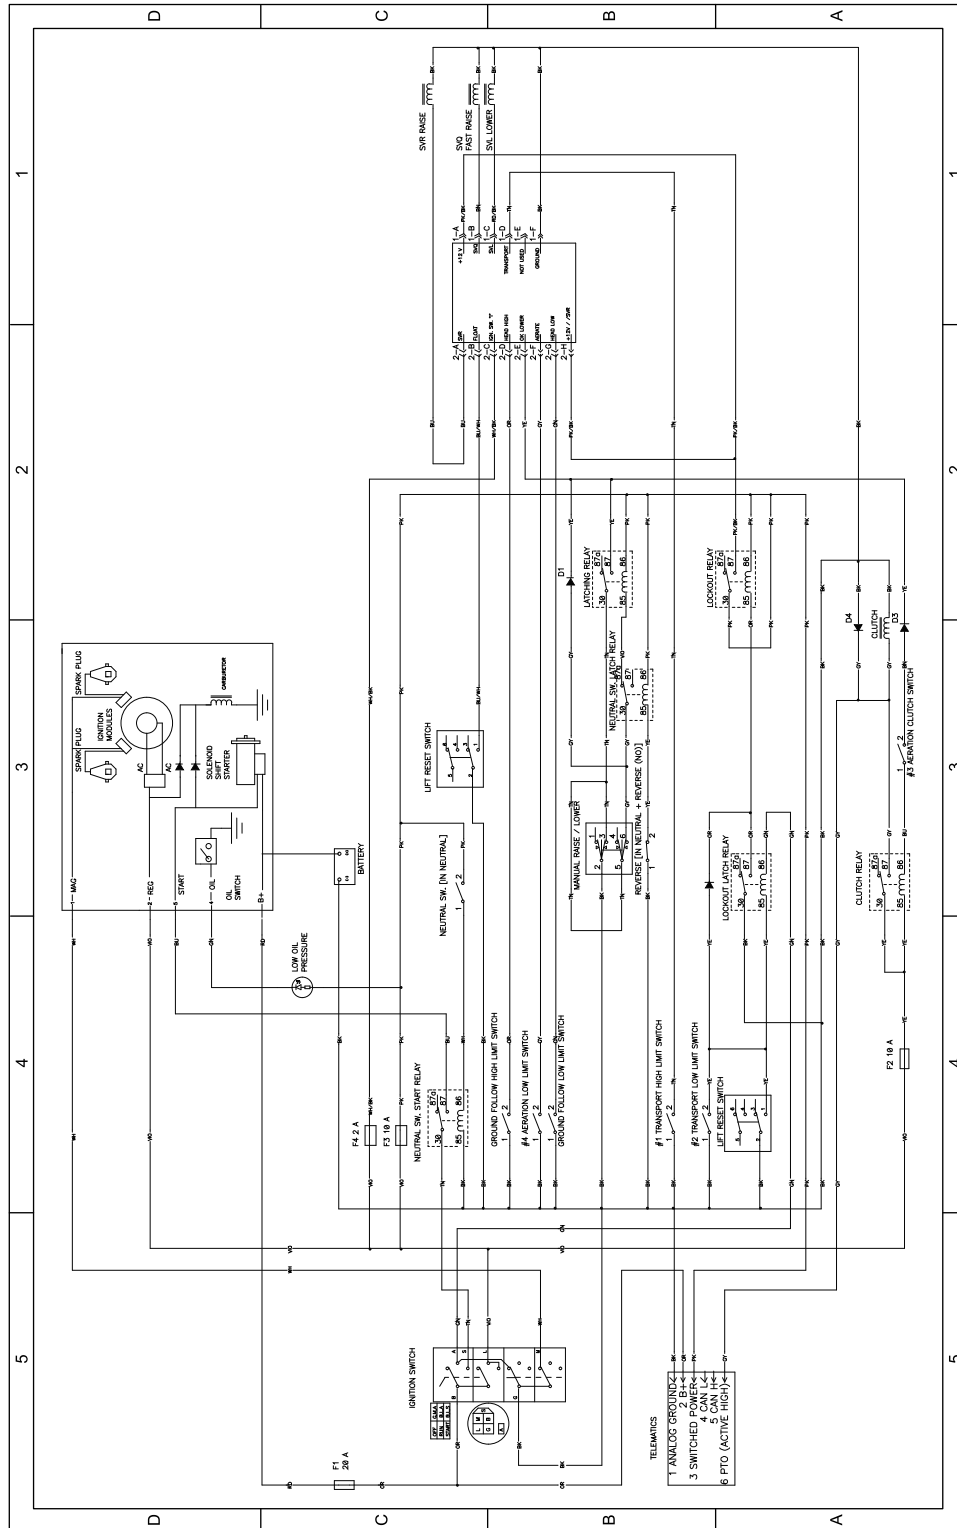

ProCore® 648 Aerator

Model No. 09200—Serial No. 403415001 and Up

Electrical Schematic

Model No. 09200 122-1508 Rev B 1 of 1

g275469