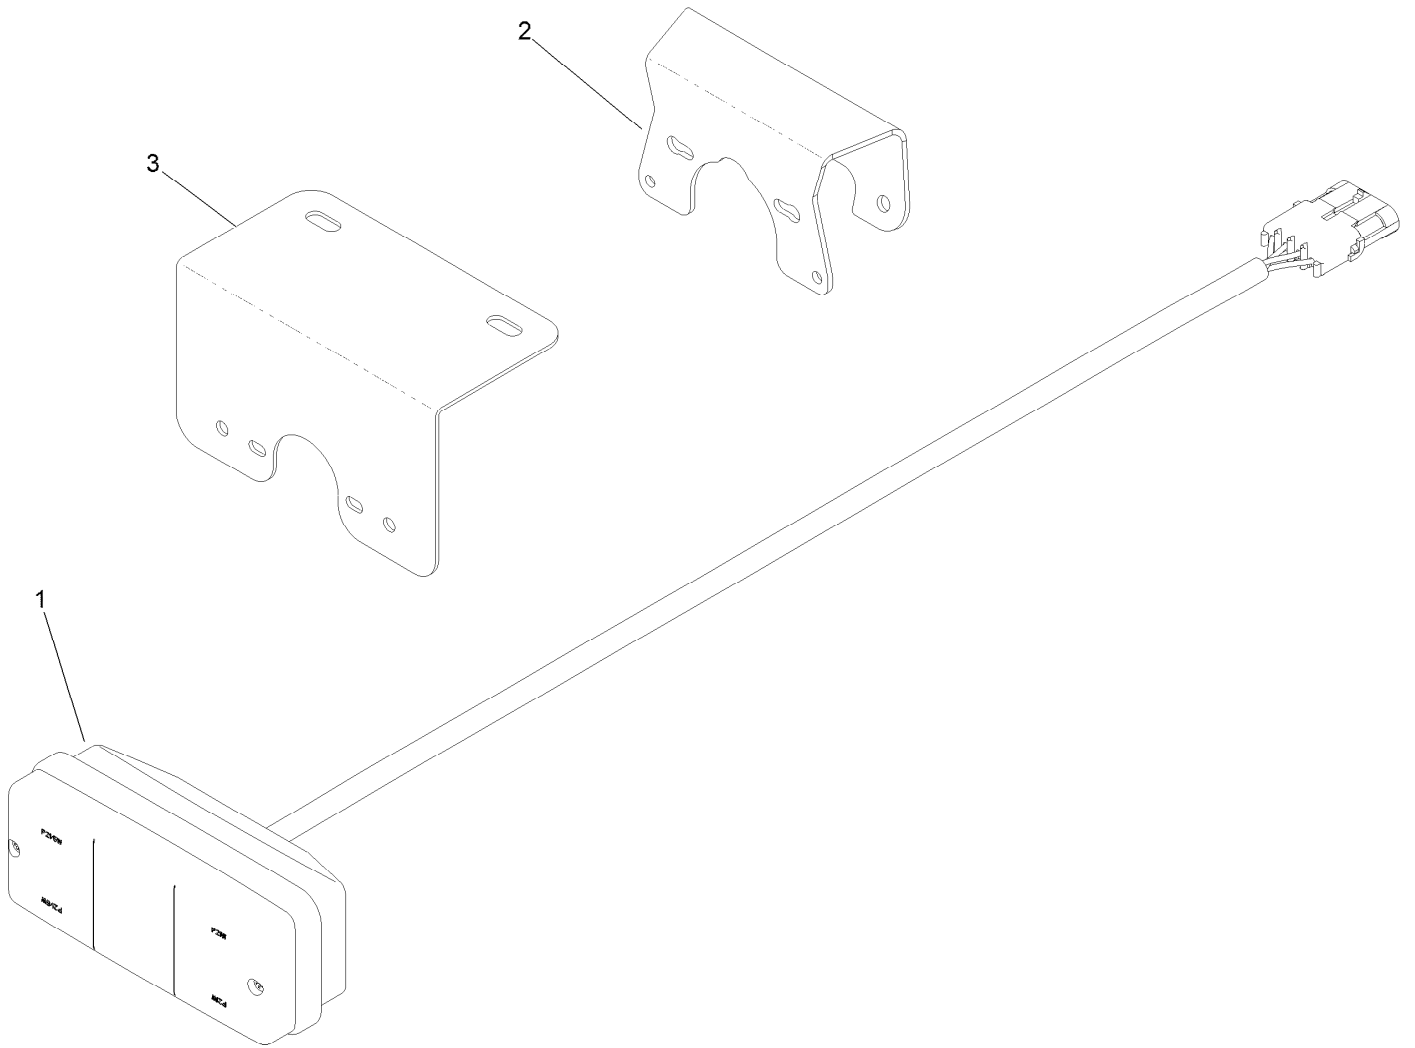

Count on it.

Parts Catalog

Rear Lamp Replacement Kit
Workman® Utility Vehicle

Model No. 139-4501

Rear Lamp Replacement Assembly No. 139-4501

<i>Ref.</i>	<i>Part Number</i>	<i>Qty.</i>	<i>Description</i>
1	138-9265	1	Lamp-Tail, Rear
2	121-6269-03	1	Bracket-Light, Tail
3	138-9298-03	1	Bracket-Light, Tail

Rear Tail Lamp Assembly No. 138-9265

<i>Ref.</i>	<i>Part Number</i>	<i>Qty.</i>	<i>Description</i>
1	7228	1	Bulb-1156
2	108-8054	1	Bulb-1157
3	120-6656	1	Lens-Red/Amber
4	60-6910	2	Screw-HH
5	48-7880	4	Nut-Hex