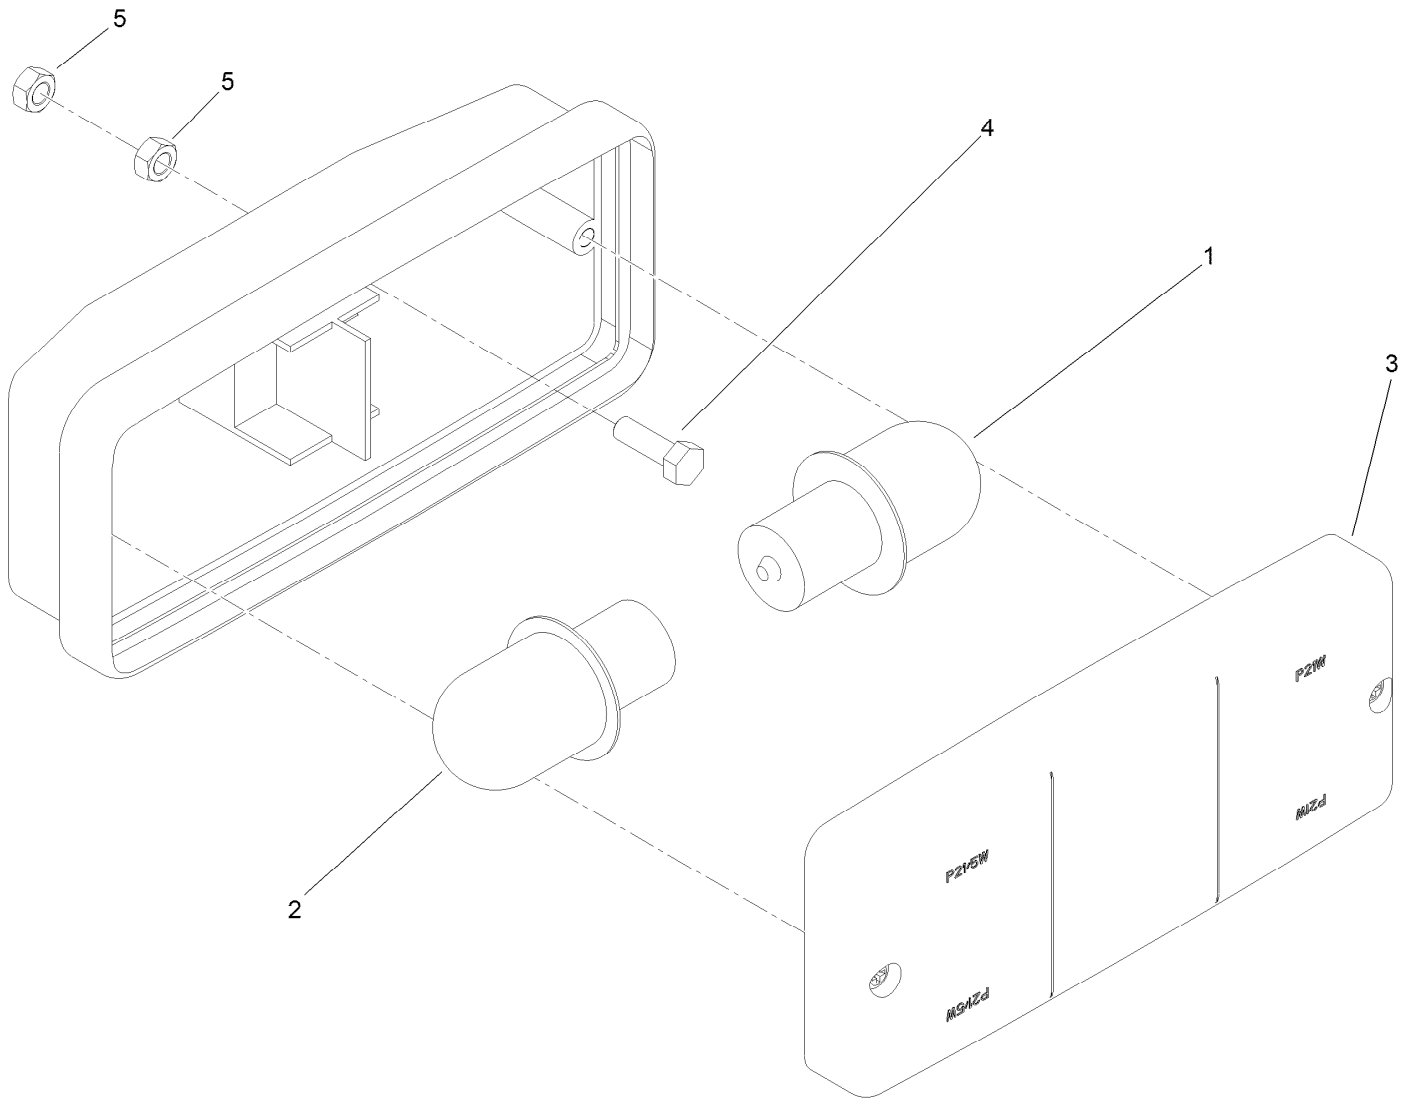

Count on it.

Parts Catalog

Rear Lamp Replacement Kit
Workman® Utility Vehicle

Model No. 139-4501

Rear Lamp Replacement Assembly No. 139-4501

<i>Ref.</i>	<i>Part Number</i>	<i>Qty.</i>	<i>Description</i>
1	138-9265	1	Lamp-Tail, Rear
2	121-6269-03	1	Bracket-Light, Tail
3	138-9298-03	1	Bracket-Light, Tail

Rear Tail Lamp Assembly No. 138-9265

<i>Ref.</i>	<i>Part Number</i>	<i>Qty.</i>	<i>Description</i>
1	7228	1	Bulb-1156
2	108-8054	1	Bulb-1157
3	120-6656	1	Lens-Red/Amber
4	60-6910	2	Screw-HH
5	48-7880	4	Nut-Hex