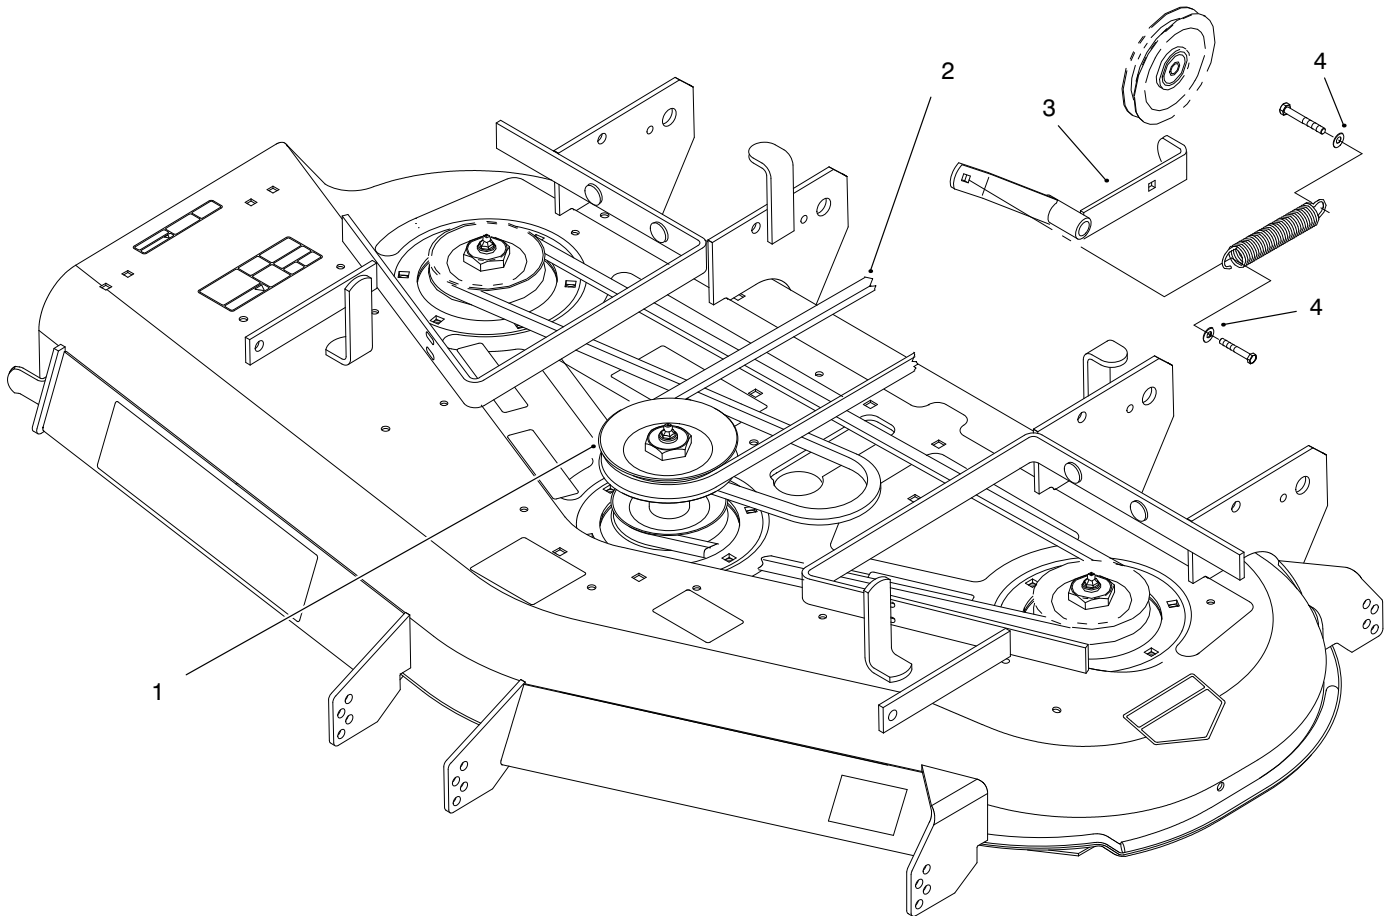

PART NO. 100-2317	PARTS CATALOG
52" PULLEY KIT For Z-Master™ Series	

C-2822

52" PULLEY ASSEMBLY

Ref. No.	Part No.	Description	No. Used	Ref. No.	Part No.	Description	No. Used
1	100-2312	Pulley And Hub	1	3	99-4677	Arm ASM (w/Bushings)	1
2	100-2314	Belt	1	4	3256-4	Washer-Flat	2