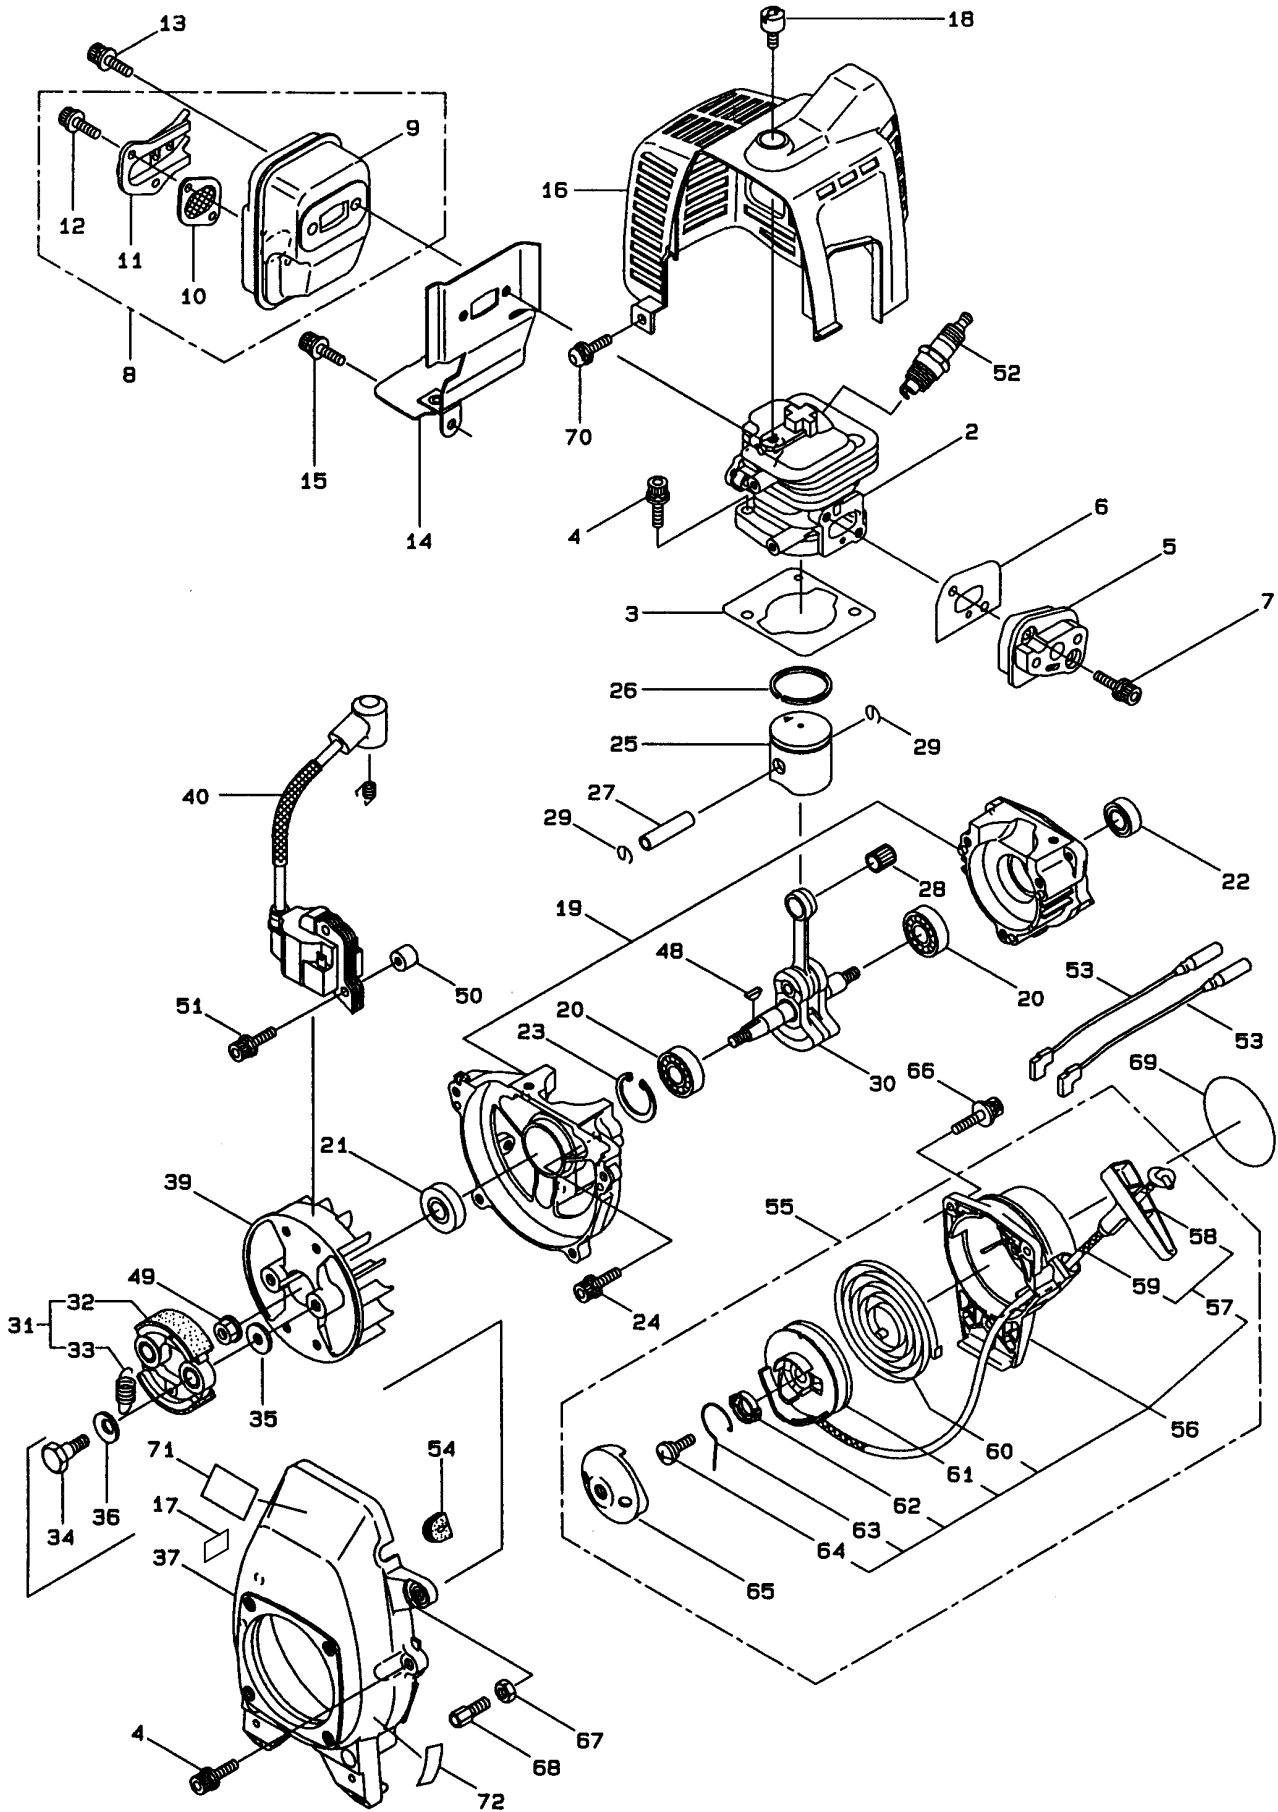

ENGINE ASSEMBLY

ENGINE ASSEMBLY

Ref. No.	Part No.	Description	No. Used	Ref. No.	Part No.	Description	No. Used
2	M266249	Cylinder	1	35	M261189	Washer	2
3	M267178	Gasket	1	36	M261777	Washer-Wave	2
4	M261250	Cap Screw	6	37	M267593	Cover-Fan (Incl. Ref. #17)	1
5	M265802	Insulator	1	39	M265017	Rotor-Fan	1
6	M267049	Gasket	1	40	M267173	Ignition Coil Asm	1
7	M265924	Cap Screw	2	48	M261076	Key-Woodruff	1
8	M267051	Muffler Asm (Incl. Ref. # 9-12)	1	49	M261417	Nut-Rotor	1
9	M267052	Muffler Comp.	1	50	M261078	Spacer	2
10	M267056	Spark Arrester	1	51	M261256	Cap Screw	2
11	M267053	Tail	1	52	M264652	Spark Plug	1
12	M265107	Cap Screw	2	53	M267093	Wire-Coil Ground	2
13	M266264	Cap Screw	2	54	M261202	Grommet	1
14	M267189	Gasket Comp.	1	55	M267096	Recoil Starter Asm (Incl. Ref. #56-65)	1
15	M261607	Cap Screw	1	56	M267097	Recoil Asm. (Incl. Ref. #57-64)	1
16	M267270	Top Cover Asm	1	57	M267217	Rope Asm (Incl. Ref. #58,59)	1
17	M267581	Decal-Caution	1	58	M267219	Grip-Starter	1
18	M264022	Knob	1	59	M267218	Rope-Starter	1
19	M267063	Crankcase	1	60	M267214	Spring-Spiral	1
20	M261491	Bearing	2	61	M267212	Pulley	1
21	M261492	Seal-Oil	1	62	M267215	Collar	1
22	M261386	Seal-Oil	1	63	M267216	Arm-Swing	1
23	M055185	Snap Ring	1	64	M267213	Screw	1
24	M261612	Cap Screw	3	65	M267098	Pulley-Starter	1
25	M263569	Piston	1	66	M265726	Cap Screw	3
26	M263789	Ring-Piston	1	67	M261878	Nut	1
27	M261036	Pin-Piston	1	68	M265409	Adapter	1
28	M263957	Bearing-Needle	1	69	M266201	Decal-Toro (Round)	1
29	M261576	Clip-Piston	2	70	M267177	Screw	1
30	M267193	Crankshaft/Connecting Rod Asm	1	71	M266323	Decal-Toro	1
31	M264025	Clutch Asm (Incl. Ref. #32,33)	1	72	M267307	Decal	1
32	M264026	Shoe-Clutch	2	*	M850266	Engine	1
33	M264028	Spring-Clutch	1				
34	M264505	Bolt	2