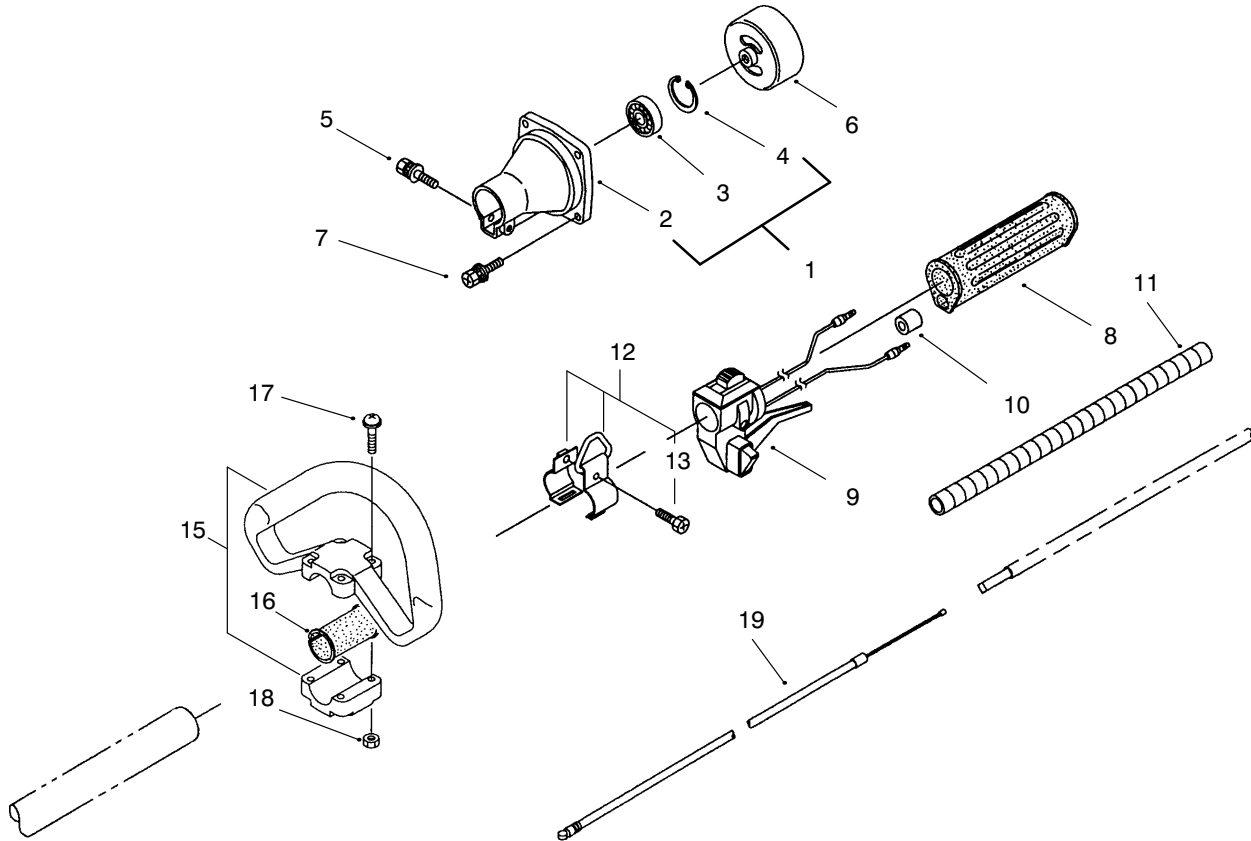

MODEL NO. 53009-990001 & UP

PARTS
CATALOG

TRIMMER

C-2798

CLUTCH AND HANDLE ASSEMBLY

| Ref. No. | Part No. | Description | No. Used | Ref. No. | Part No. | Description | No. Used |
|----------|----------|--------------------------------------|----------|----------|----------|---|----------|
| *1 | M221473 | Clutch Case Asm (Incl. Ref. #2-4) | 1 | 12 | M054691 | Hanging Bracket Asm (Incl. Ref. #13) | 1 |
| 2 | M221474 | Case-Clutch | 1 | 13 | M089738 | Bolt | 1 |
| 3 | M016405 | Bearing | 1 | *14 | M219046 | Loop Handle Asm (Incl. Ref. #15-18) | 1 |
| 4 | M013825 | Snap Ring | 1 | 15 | M219032 | Loop Handle | 1 |
| 5 | M096042 | Bolt | 1 | 16 | M213171 | Packing | 1 |
| 6 | M054677 | Drum-Clutch | 1 | 17 | M092088 | Screw | 4 |
| 7 | M817002 | Bolt | 4 | 18 | M081027 | Nut | 4 |
| 8 | M221434 | Grip-Shaft | 1 | 19 | M223051 | Cable-Throttle | 1 |
| 9 | M222953 | Trigger-Throttle | 1 | * | 95-6122 | Glasses-Safety | 1 |
| 10 | M214083 | Guide-Outer | 1 | | | | |
| 11 | M223052 | Tube-Plastic | 1 | | | | |

* Not Illustrated

C-2799

HEAD, SHAFT AND SHIELD ASSEMBLY

| Ref. No. | Part No. | Description | No. Used |
|----------|----------|--|----------|
| 1 | M221524 | Driveshaft | 1 |
| 2 | M222922 | Driveshaft Tube Asm (Incl. Ref. #3,4) | 1 |
| 3 | M221501 | Decal - Caution | 1 |
| 4 | M221502 | Decal - Caution | 1 |
| 5 | M221500 | Decal - Toro | 1 |
| 7 | M222880 | Cover - Safety | 1 |
| 8 | M222899 | Plate | 1 |
| 9 | M092579 | Bolt | 4 |
| *10 | M222898 | String Cutter Asm (Incl. Ref. #11-13) | 1 |
| 11 | M222900 | Cutter - String | 1 |