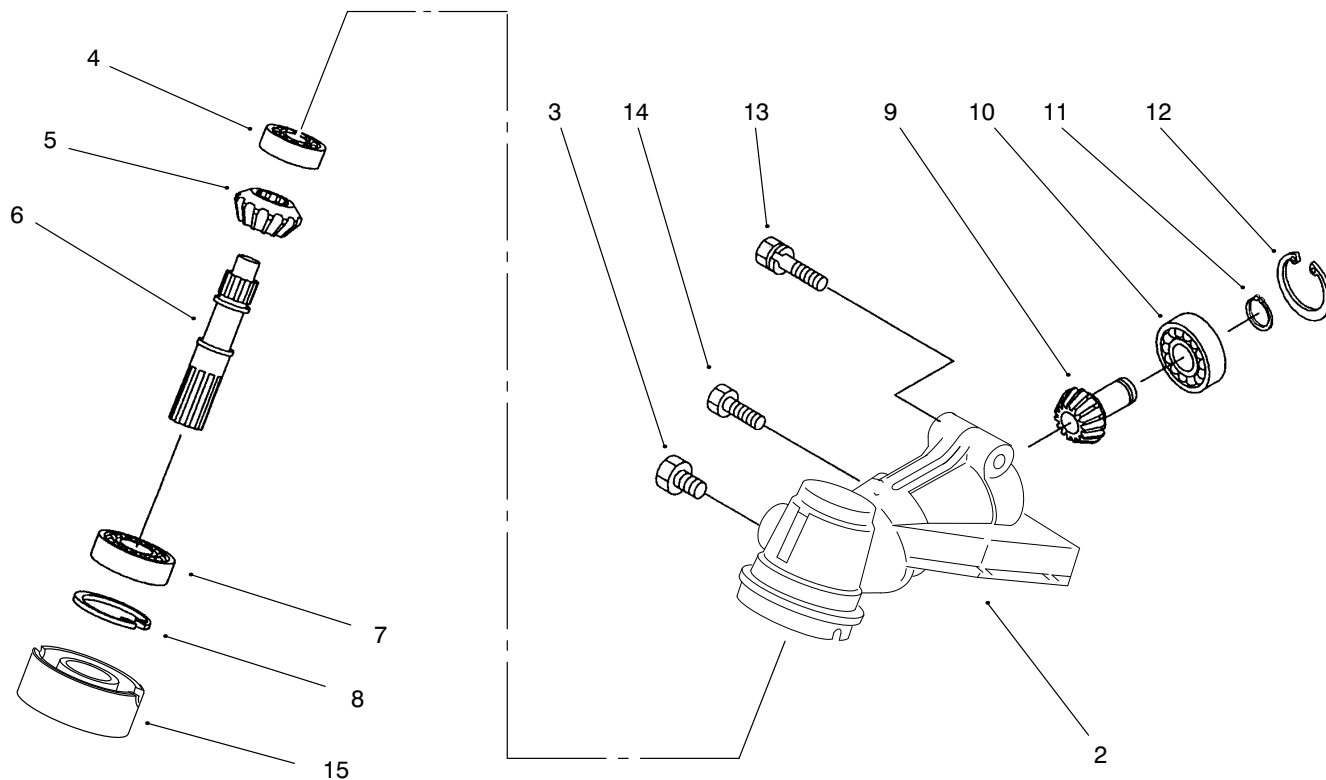

C-2800

GEARCASE ASSEMBLY

Ref. No.	Part No.	Description	No. Used
2	M222888	Gearcase	1
3	M089884	Bolt	1
4	M219205	Bearing	1
5	M222121	Gear	1
6	M219430	Shaft-Blade	1
7	M212999	Bearing	1
8	M055185	Snap Ring	1
9	M222122	Gear-Pinion	1
10	M140268	Bearing	1

Ref. No.	Part No.	Description	No. Used
11	M140269	Snap Ring	1
12	M140270	Snap Ring	1
13	M092561	Bolt	1
14	M089737	Bolt	1
15	M222890	Adapter-Boss	1
*	M222887	Gearcase Asm (Incl. Ref. #2-13)	1

* Not Illustrated