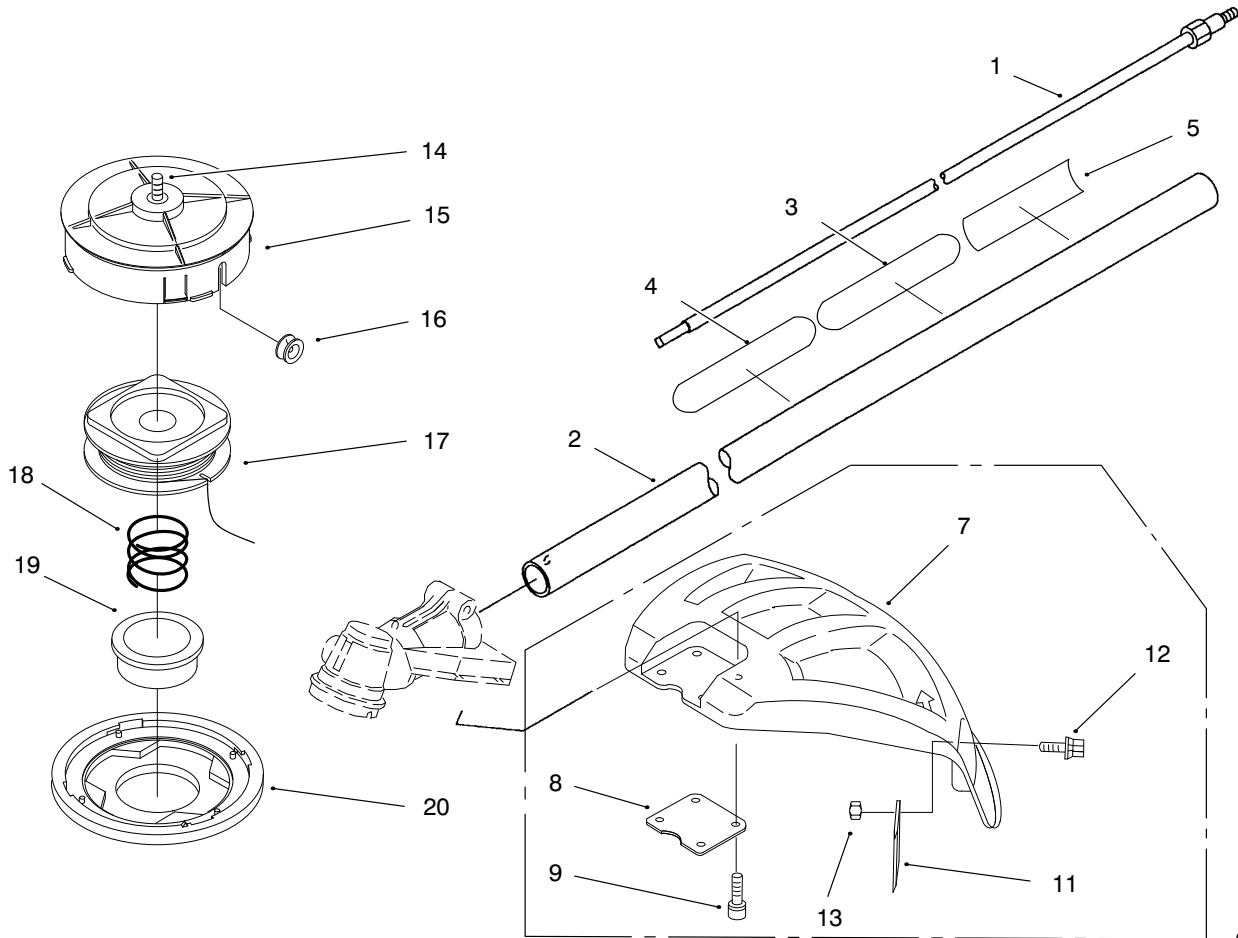

MODEL NO. 53009-990001 & UP

PARTS
CATALOG

TRIMMER

C-2798

CLUTCH AND HANDLE ASSEMBLY

| Ref. No. | Part No. | Description | No. Used | Ref. No. | Part No. | Description | No. Used |
|----------|----------|--------------------------------------|----------|----------|----------|---|----------|
| *1 | M221473 | Clutch Case Asm (Incl. Ref. #2-4) | 1 | 12 | M054691 | Hanging Bracket Asm (Incl. Ref. #13) | 1 |
| 2 | M221474 | Case-Clutch | 1 | 13 | M089738 | Bolt | 1 |
| 3 | M016405 | Bearing | 1 | *14 | M219046 | Loop Handle Asm (Incl. Ref. #15-18) | 1 |
| 4 | M013825 | Snap Ring | 1 | 15 | M219032 | Loop Handle | 1 |
| 5 | M096042 | Bolt | 1 | 16 | M213171 | Packing | 1 |
| 6 | M054677 | Drum-Clutch | 1 | 17 | M092088 | Screw | 4 |
| 7 | M817002 | Bolt | 4 | 18 | M081027 | Nut | 4 |
| 8 | M221434 | Grip-Shaft | 1 | 19 | M223051 | Cable-Throttle | 1 |
| 9 | M222953 | Trigger-Throttle | 1 | * | 95-6122 | Glasses-Safety | 1 |
| 10 | M214083 | Guide-Outer | 1 | | | | |
| 11 | M223052 | Tube-Plastic | 1 | | | | |

* Not Illustrated

C-2799

HEAD, SHAFT AND SHIELD ASSEMBLY

| Ref. No. | Part No. | Description | No. Used |
|----------|----------|--|----------|
| 1 | M221524 | Driveshaft | 1 |
| 2 | M222922 | Driveshaft Tube Asm (Incl. Ref. #3,4) | 1 |
| 3 | M221501 | Decal - Caution | 1 |
| 4 | M221502 | Decal - Caution | 1 |
| 5 | M221500 | Decal - Toro | 1 |
| 7 | M222880 | Cover - Safety | 1 |
| 8 | M222899 | Plate | 1 |
| 9 | M092579 | Bolt | 4 |
| *10 | M222898 | String Cutter Asm (Incl. Ref. #11-13) | 1 |
| 11 | M222900 | Cutter - String | 1 |