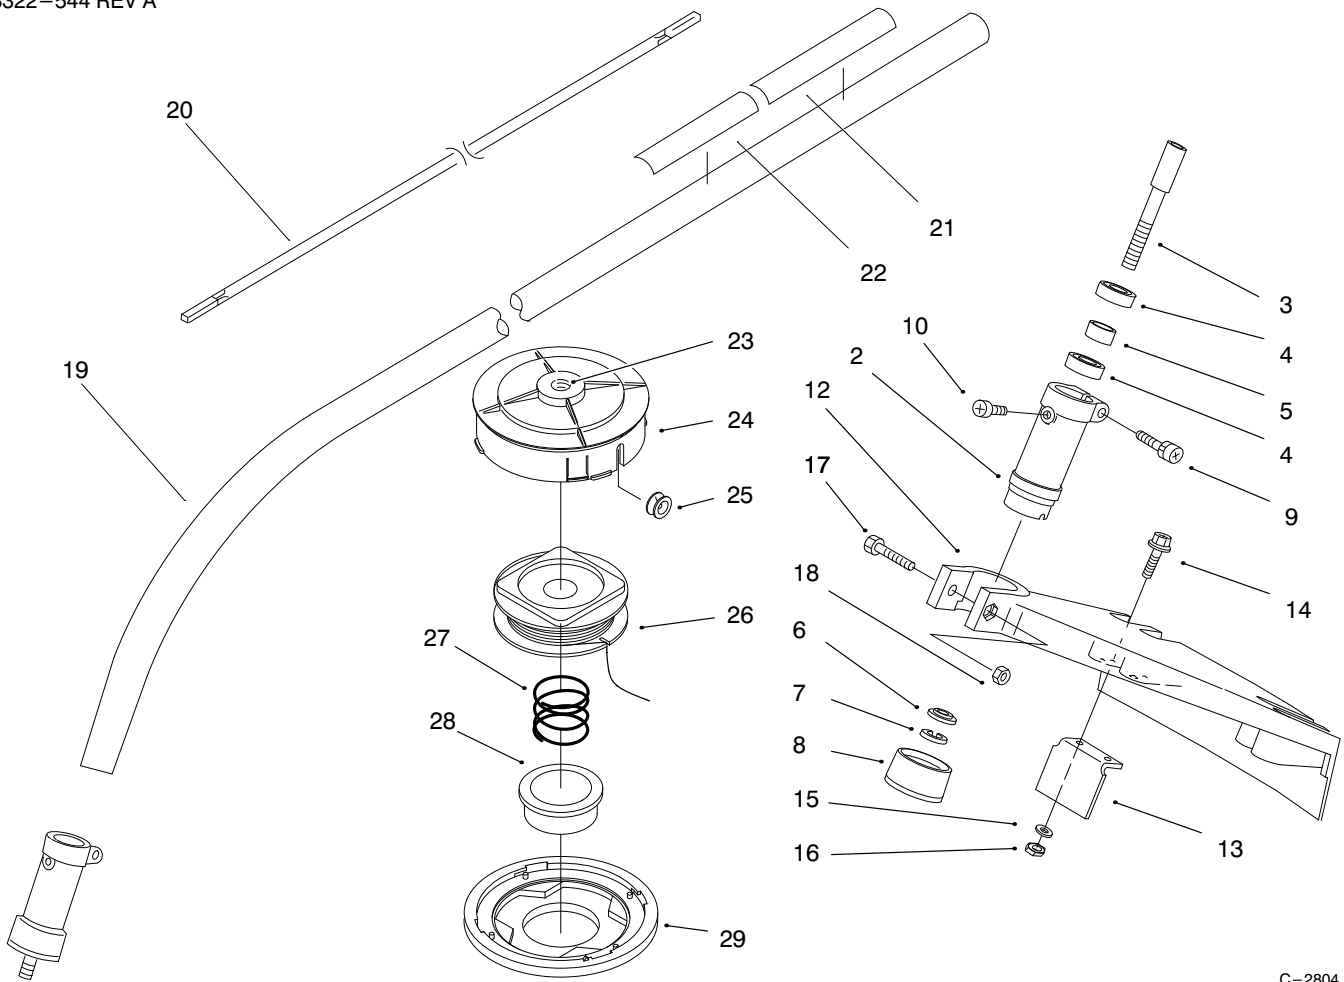

MODEL NO. 53008-990001 & UP	PARTS CATALOG
TRIMMER	

C-2803

CLUTCH AND HANDLE ASSEMBLY

Ref. No.	Part No.	Description	No. Used
1	M218868	Clutch Case Asm (Incl. Ref. # 2-6)	1
2	M218869	Clutch Case	1
3	M012649	Bearing	1
4	M140273	Snap Ring	1
5	M016732	Snap Ring	1
6	M218492	Clutch Drum	1
7	M092561	Bolt	1
8	M215995	Grip-Shaft	1
9	M222952	Trigger-Throttle	1

CARBURETOR ASSEMBLY

CARBURETOR AND FUEL ASSEMBLY

Ref. No.	Part No.	Description	No. Used
1	M267100	Carburetor Assembly (Incl. Ref. #2-15)	1
2	M261871	O-Ring	1
3	M267358	Main Jet	1
4	M262995	Gasket	1
5	M262994	Diaphragm-Fuel Pump	1
6	M264155	Body-Pump	1
7	M262993	Gasket	1
8	M261873	Diaphragm-Metering	1
9	M262991	Body-Purge	1
10	M261874	Bulb-Primer	1
11	M262992	Plate-Cover	1
12	M262996	Screw	4
13	M261876	E-Ring	1
14	M261658	Swivel	1
15	M264682	Screw	2
16	M261864	Gasket	1
17	M264691	O-Ring	1

* Not Illustrated

C-2804

HEAD, SHAFT AND SHIELD ASSEMBLY

Ref. No.	Part No.	Description	No. Used
*1	M215986	Bearing Head Asm (Incl. Ref. # 2-8)	1
2	M215987	Case-Bearing	1
3	M215988	Shaft-Attaching	1
4	M215989	Bearing	2
5	M215990	Spacer-Bearing	1
6	M215991	Washer	1
7	M015845	Washer-Spring	1
8	M215992	Adapter-Attaching Shaft	1
9	M092550	Bolt	1
10	M089736	Bolt	1
*11	M220246	Guard Asm (Incl. Ref. #12-18)	1
12	M215999	Guard	1
13	M216000	Cutter-String	1
14	M096043	Bolt	2
15	M012501	Washer-Spring	2
16	M081027	Nut	2

Ref. No.	Part No.	Description	No. Used
17	M089559	Bolt	1
18	M081030	Nut	1
19	M220079	Driveshaft Tube Asm (Incl. Ref. # 22)	1
20	M215985	Driveshaft	1
21	M221500	Decal-Toro	1
22	M221501	Decal-Caution	1
23	99-8516	Hub	1
24	95-7451	Housing	1
25	95-7450	Eyelet	2
26	95-7455	Spool with Line	1
*	95-7452	Spool	1
27	95-7465	Spring	1
28	95-7453	Button	1
29	95-7454	Cover	1
*	99-8520	4" Head Asm (Incl. Ref. #24-29)	