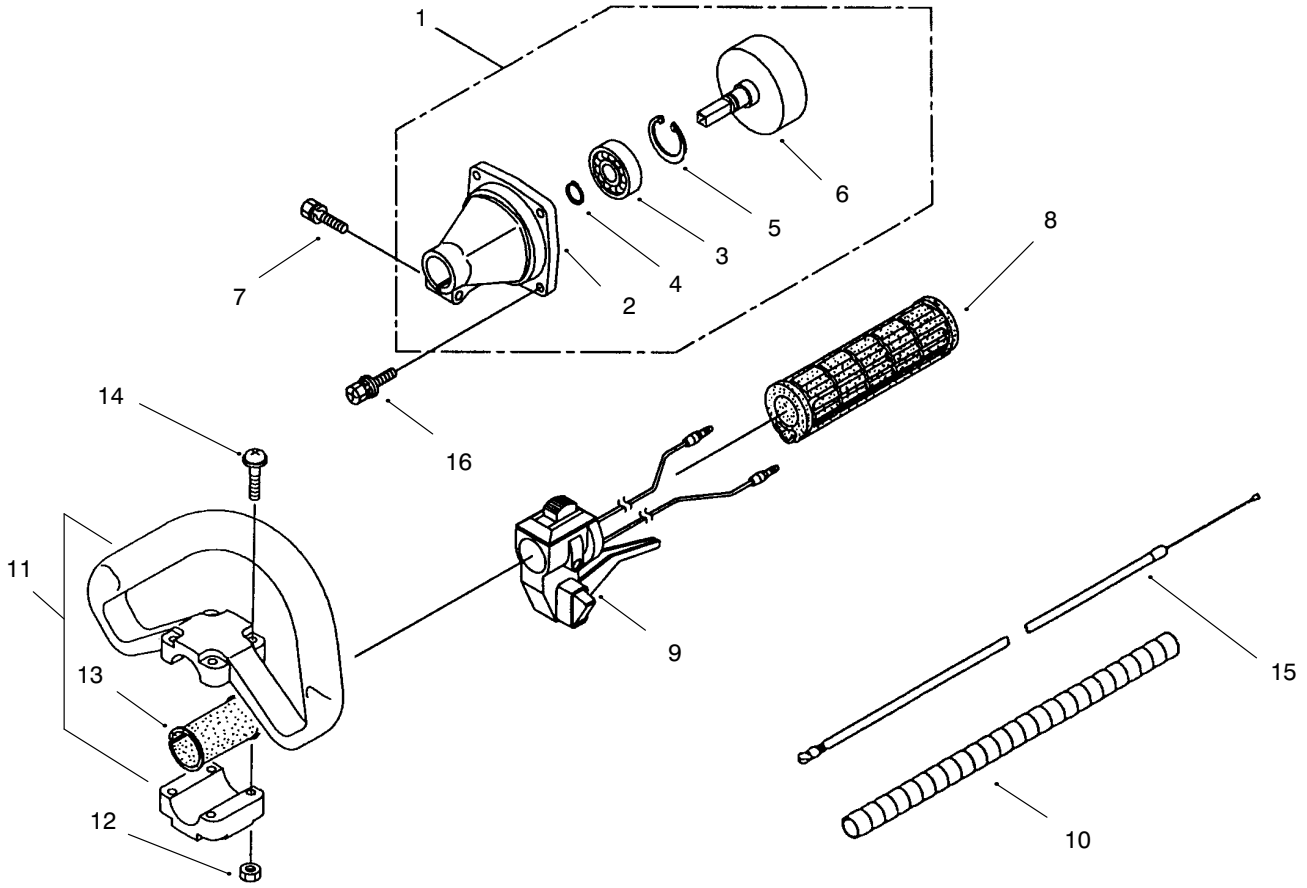

MODEL NO. 53008-990001 & UP	PARTS CATALOG
TRIMMER	

C-2803

CLUTCH AND HANDLE ASSEMBLY

Ref. No.	Part No.	Description	No. Used
1	M218868	Clutch Case Asm (Incl. Ref. # 2-6)	1
2	M218869	Clutch Case	1
3	M012649	Bearing	1
4	M140273	Snap Ring	1
5	M016732	Snap Ring	1
6	M218492	Clutch Drum	1
7	M092561	Bolt	1
8	M215995	Grip-Shaft	1
9	M222952	Trigger-Throttle	1

Ref. No.	Part No.	Description	No. Used
10	M223052	Tube-Plastic	1
*	M223069	Loop Handle Asm (Incl. Ref. # 11-14)	1
11	M219032	Handle-Loop	1
12	M081027	Nut	4
13	M216004	Packing	1
14	M092088	Screw	4
15	M223051	Cable-Throttle	1
16	M817002	Bolt	4
*	95-6211	Glasses-Safety	1

CARBURETOR ASSEMBLY

CARBURETOR AND FUEL ASSEMBLY

Ref. No.	Part No.	Description	No. Used
1	M267100	Carburetor Assembly (Incl. Ref. #2-15)	1
2	M261871	O-Ring	1
3	M267358	Main Jet	1
4	M262995	Gasket	1
5	M262994	Diaphragm-Fuel Pump	1
6	M264155	Body-Pump	1
7	M262993	Gasket	1
8	M261873	Diaphragm-Metering	1
9	M262991	Body-Purge	1
10	M261874	Bulb-Primer	1
11	M262992	Plate-Cover	1
12	M262996	Screw	4
13	M261876	E-Ring	1
14	M261658	Swivel	1
15	M264682	Screw	2
16	M261864	Gasket	1
17	M264691	O-Ring	1

* Not Illustrated

C-2804

HEAD, SHAFT AND SHIELD ASSEMBLY

Ref. No.	Part No.	Description	No. Used
*1	M215986	Bearing Head Asm (Incl. Ref. # 2-8)	1
2	M215987	Case-Bearing	1
3	M215988	Shaft-Attaching	1
4	M215989	Bearing	2
5	M215990	Spacer-Bearing	1
6	M215991	Washer	1
7	M015845	Washer-Spring	1
8	M215992	Adapter-Attaching Shaft	1
9	M092550	Bolt	1
10	M089736	Bolt	1
*11	M220246	Guard Asm (Incl. Ref. #12-18)	1
12	M215999	Guard	1
13	M216000	Cutter-String	1
14	M096043	Bolt	2
15	M012501	Washer-Spring	2
16	M081027	Nut	2