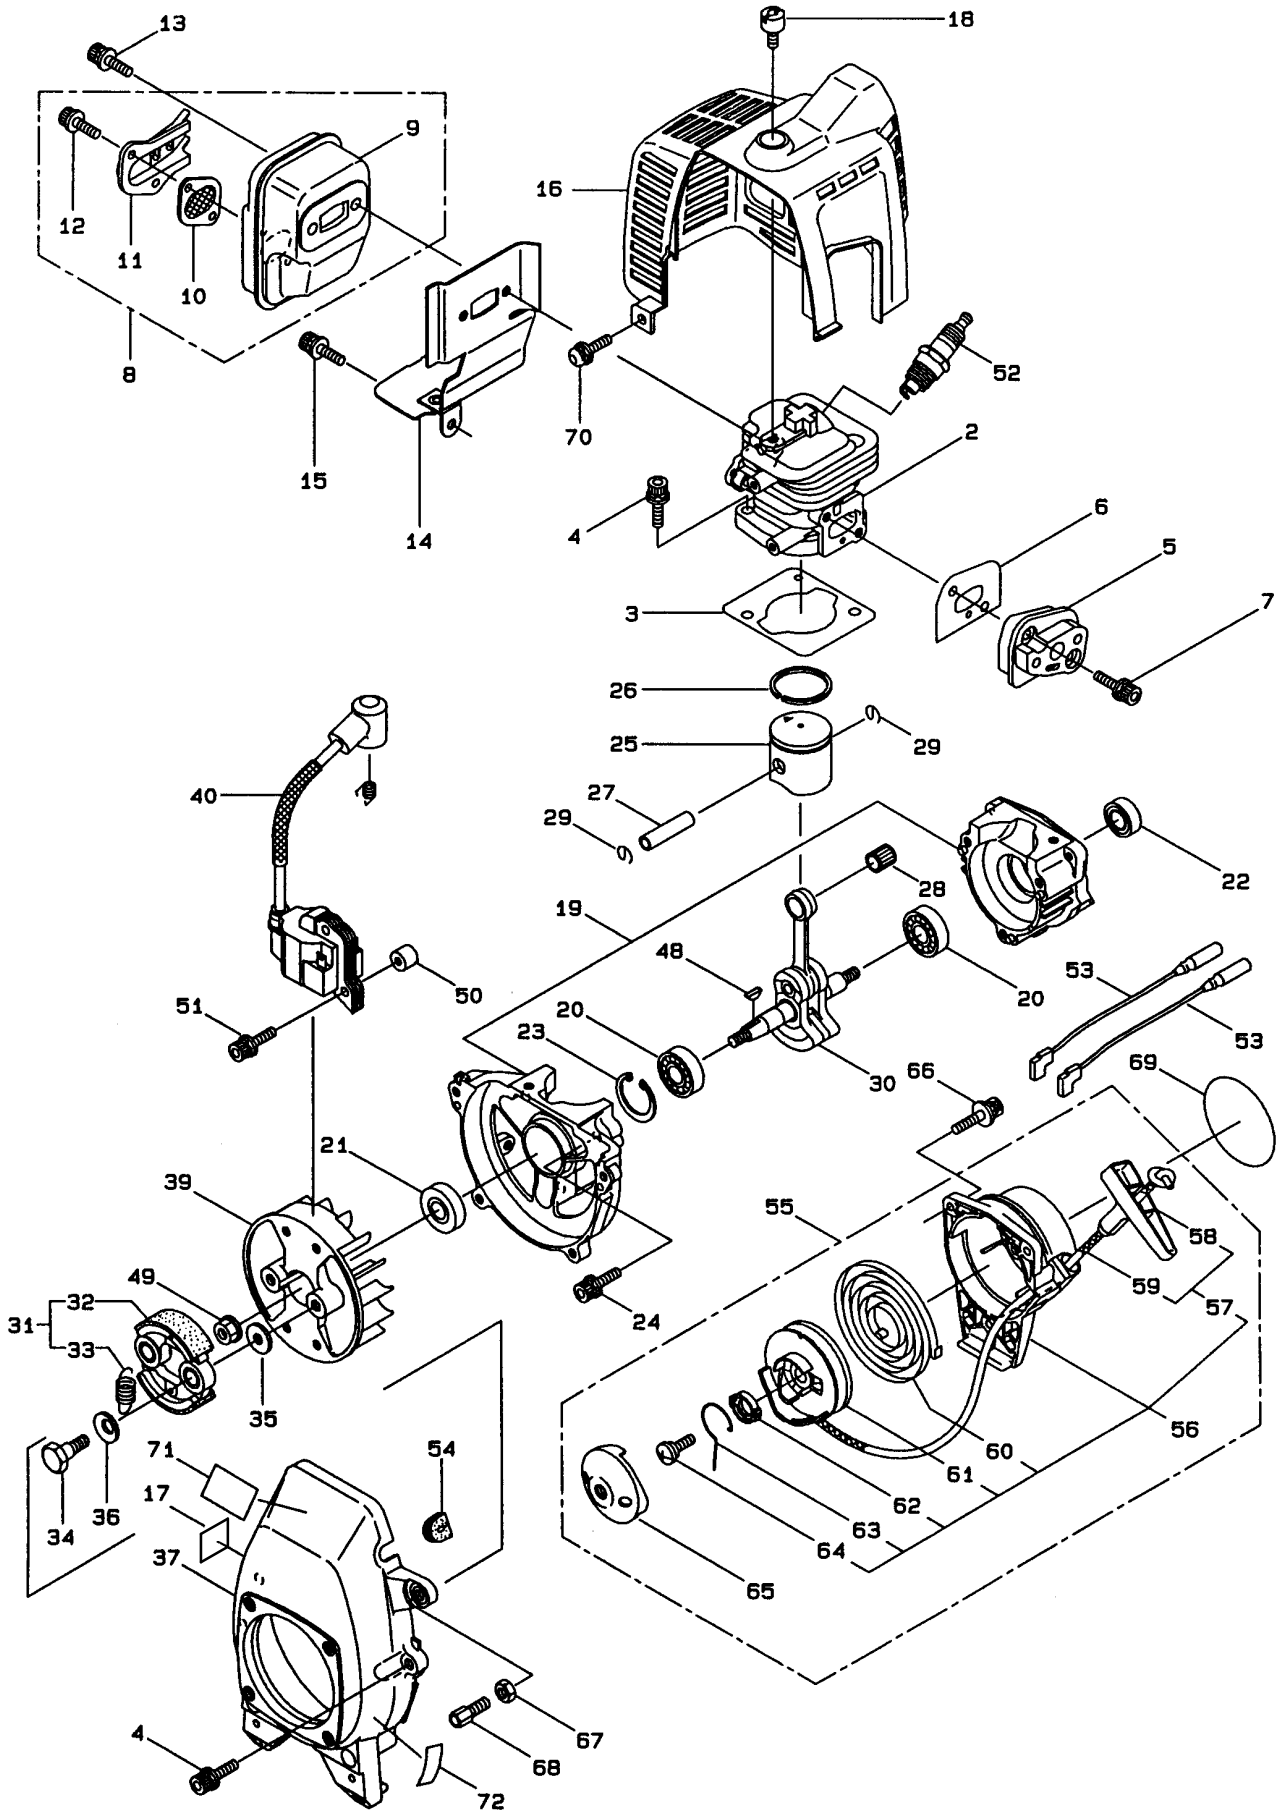

ENGINE ASSEMBLY

ENGINE ASSEMBLY

Ref. No.	Part No.	Description	No. Used	Ref. No.	Part No.	Description	No. Used
2	M266249	Cylinder	1	35	M261189	Washer	2
3	M267178	Gasket	1	36	M261777	Washer-Wave	2
4	M261250	Cap Screw	6	37	M267593	Cover-Fan (Incl. Ref. #17)	1
5	M265802	Insulator	1	39	M265017	Rotor-Fan	1
6	M267049	Gasket	1	40	M267173	Ignition Coil Asm	
7	M265924	Cap Screw	2	48	M261076	Key-Woodruff	1
8	M267051	Muffler Asm (Incl. Ref. # 9-12)	1	49	M261417	Nut-Rotor	1
9	M267052	Muffler Comp.	1	50	M261078	Spacer	2
10	M267056	Spark Arrester	1	51	M261256	Cap Screw	2
11	M267053	Tail	1	52	M264652	Spark Plug	1
12	M265107	Cap Screw	2	53	M267093	Wire-Coil Ground	2
13	M266264	Cap Screw	2	54	M261202	Grommet	1
14	M267189	Gasket Comp.	1	55	M267096	Recoil Starter Asm (Incl. Ref. #56-65)	1
15	M261607	Cap Screw	1	56	M267097	Recoil Asm. (Incl. Ref. #57-64)	1
16	M267270	Top Cover Asm	1	57	M267217	Rope Asm (Incl. Ref. #58,59)	1
17	M267581	Decal-Caution	1	58	M267219	Grip-Starter	1
18	M264022	Knob	1	59	M267218	Rope-Starter	1
19	M267063	Crankcase	1	60	M267214	Spring-Spiral	1
20	M261491	Bearing	2	61	M267212	Pulley	1
21	M261492	Seal-Oil	1	62	M267215	Collar	1
22	M261386	Seal-Oil	1	63	M267216	Arm-Swing	1
23	M055185	Snap Ring	1	64	M267213	Screw	1
24	M261612	Cap Screw	3	65	M267098	Pulley-Starter	1
25	M263569	Piston	1	66	M265726	Cap Screw	3
26	M263789	Ring-Piston	1	67	M261878	Nut	1
27	M261036	Pin-Piston	1	68	M265409	Adapter	1
28	M263957	Bearing-Needle	1	69	M266201	Decal-Toro (Round)	1
29	M261576	Clip-Piston	2	70	M267177	Screw	1
30	M267193	Crankshaft/Connecting Rod Asm	1	71	M266323	Decal-Toro	1
31	M264025	Clutch Asm (Incl. Ref. #32,33)	1	72	M267307	Decal	
32	M264026	Shoe-Clutch	2	*	M850266	Engine	1
33	M264028	Spring-Clutch	1				
34	M264505	Bolt	2