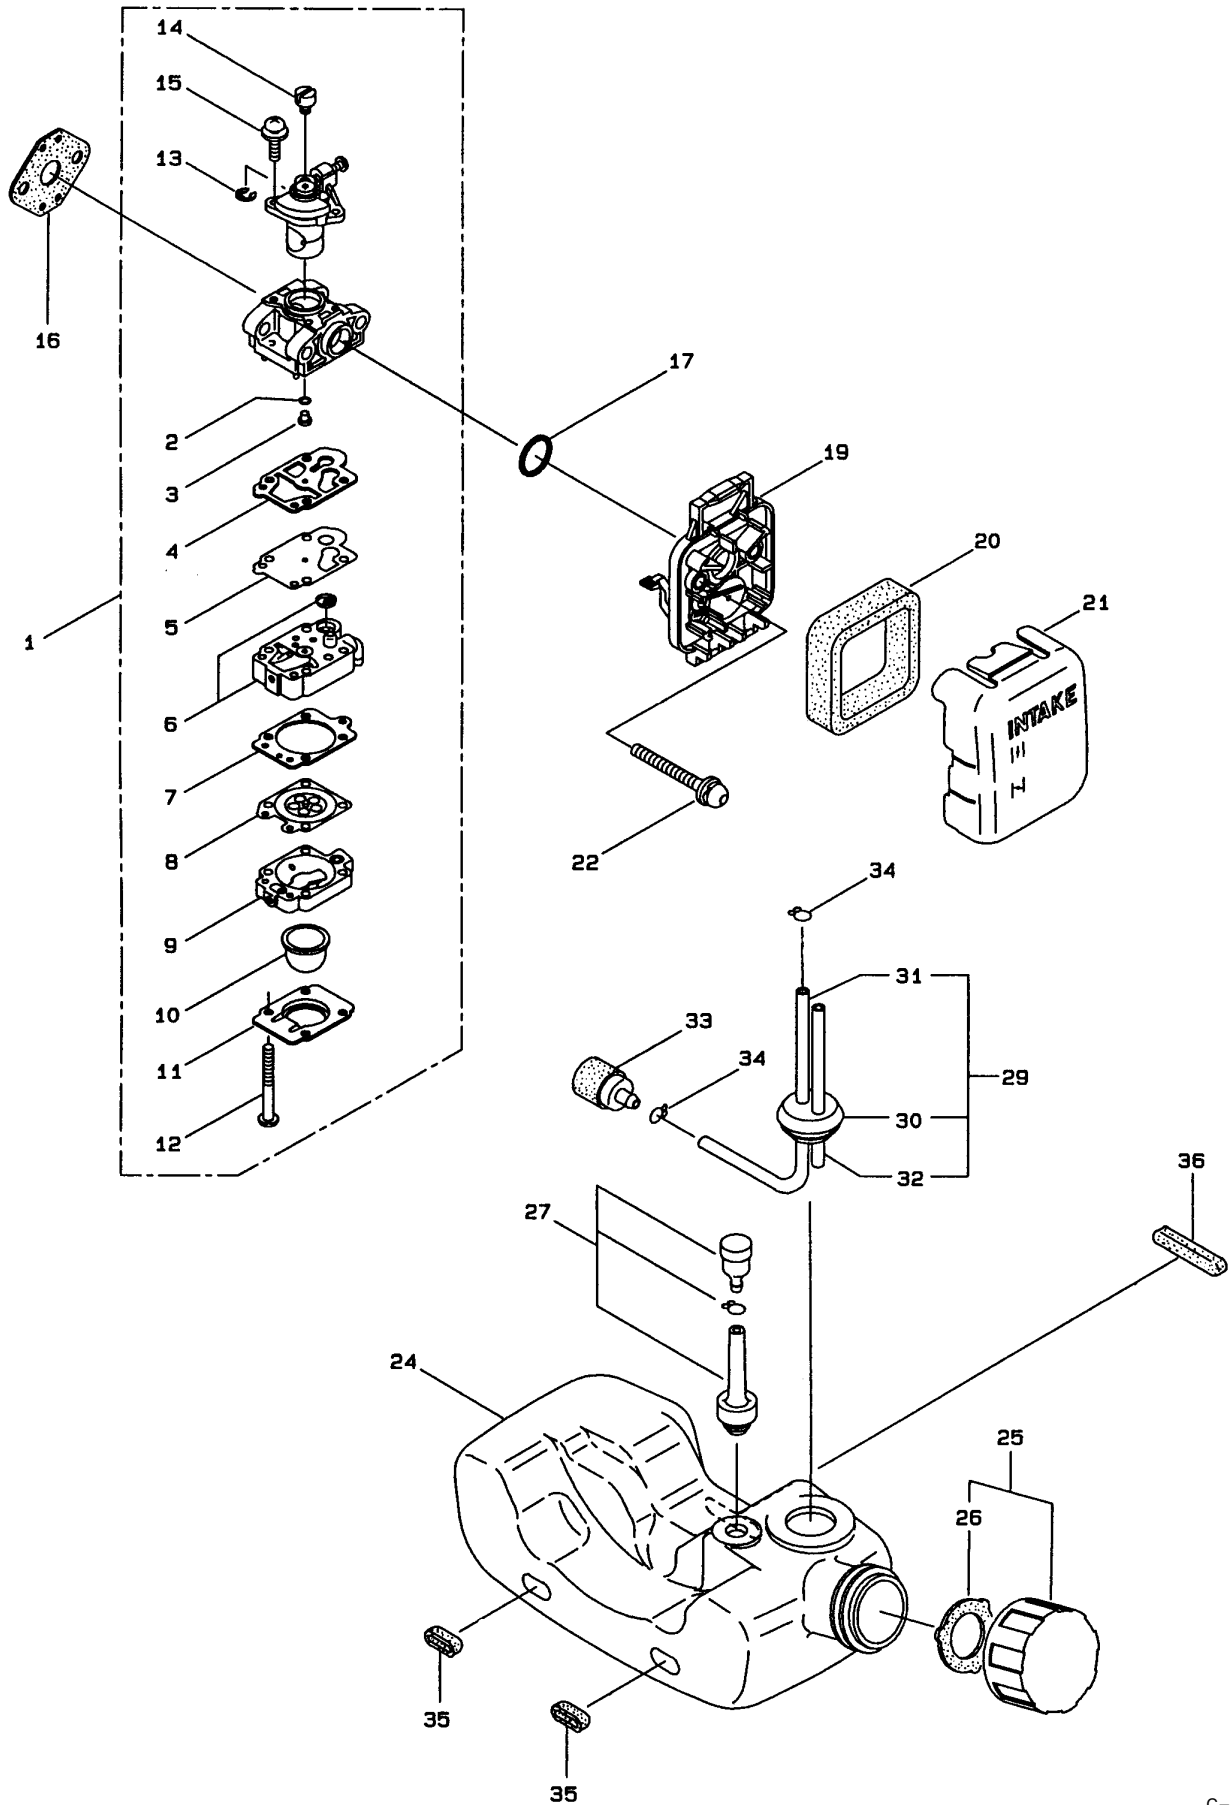

CARBURETOR ASSEMBLY

CARBURETOR AND FUEL ASSEMBLY

Ref. No.	Part No.	Description	No. Used
1	M267100	Carburetor Assembly (Incl. Ref. #2-15)	1
2	M261871	O-Ring	1
3	M267358	Main Jet	1
4	M262995	Gasket	1
5	M262994	Diaphragm-Fuel Pump	1
6	M264155	Body-Pump	1
7	M262993	Gasket	1
8	M261873	Diaphragm-Metering	1
9	M262991	Body-Purge	1
10	M261874	Bulb-Primer	1
11	M262992	Plate-Cover	1
12	M262996	Screw	4
13	M261876	E-Ring	1
14	M261658	Swivel	1
15	M264682	Screw	2
16	M261864	Gasket	1
17	M264691	O-Ring	1