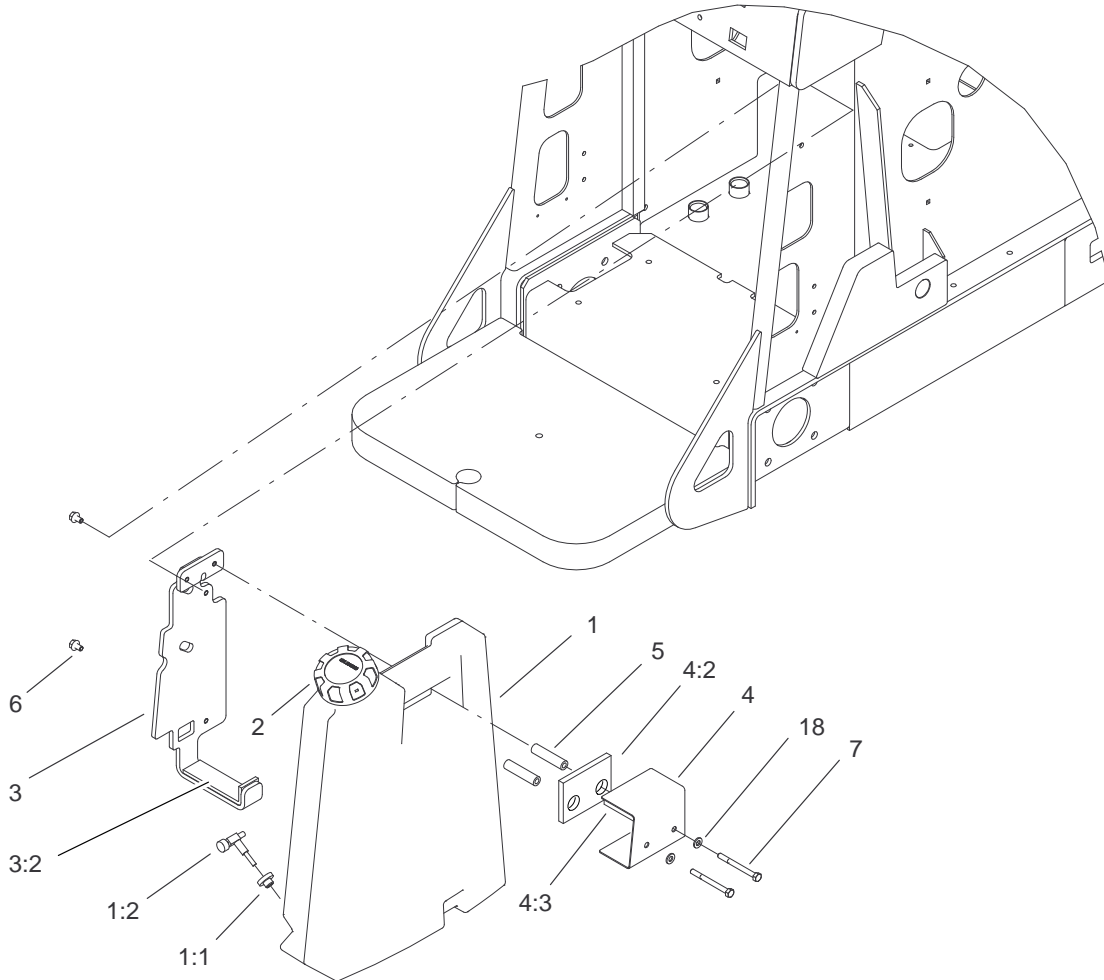

PART NO. 100-2531

PARTS
CATALOG

GAS FUEL TANK KIT

for Toro® Sitework™ Systems

FUEL TANK ASSEMBLY

Ref. No.	Part No.	Description	No. Used	Ref. No.	Part No.	Description	No. Used
1	98-4654	Fuel Tank ASM-Gas	1	4:2	100-2195	Pad-Foam	1
1:1	104047	Bushing	1	4:3	100-2196	Pad-Foam	1
1:2	104048	Valve-Fuel	1	5	100-1718	Spacer	2
2	88-3980	Gas Cap Assembly	1	6	100-1719	Screw-Flange	2
3	100-2540	Mount ASM	1	7	100-1720	Screw-HH	2
3:2	100-2194	Pad-Foam	1	*8	2412-108	Clamp	1
4	100-2541	Plate ASM	1	18	3256-23	Washer-Flat	2