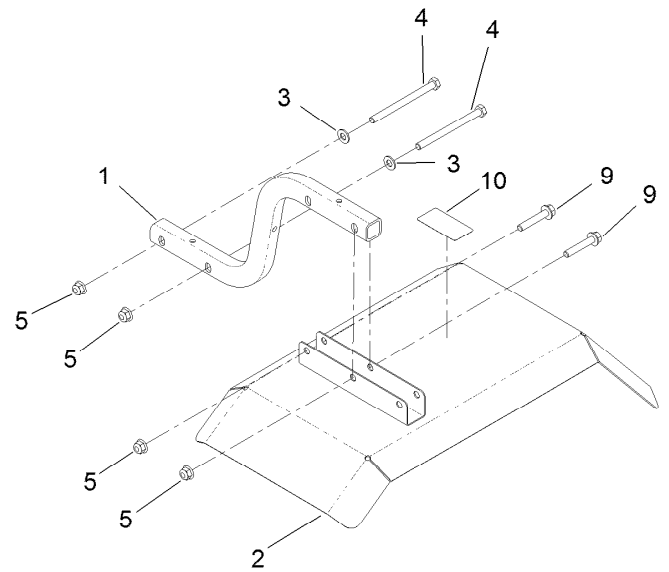

Count on it.

Parts Catalog

Fender Kit

**Groundsmaster® 1200 Series Pull Behind
Rotary Mower**

Model No. 139-3174

Fender Kit Assembly No. 139-3174

<i>Ref.</i>	<i>Part Number</i>	<i>Qty.</i>	<i>Description</i>
1	138-9017-01	2	Tube-Light Kit
2	139-3169-01	2	Fender
3	3256-23	4	Washer-Plain
4	322-19	4	Screw-HH
5	104-8300	8	Nut-HF, NI
9	94-5780	4	Screw-HWH
10	119-6807	2	Decal-Warning