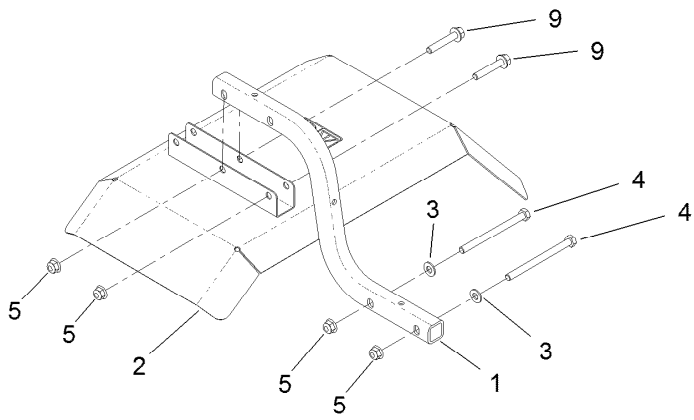

Count on it.

Parts Catalog

Fender Kit

**Groundsmaster® 1200 Series Pull Behind
Rotary Mower**

Model No. 139-3174

Fender Kit Assembly No. 139-3174

<i>Ref.</i>	<i>Part Number</i>	<i>Qty.</i>	<i>Description</i>
1	138-9017-01	2	Tube-Light Kit
2	139-3169-01	2	Fender
3	3256-23	4	Washer-Plain
4	322-19	4	Screw-HH
5	104-8300	8	Nut-HF, NI
9	94-5780	4	Screw-HWH
10	119-6807	2	Decal-Warning