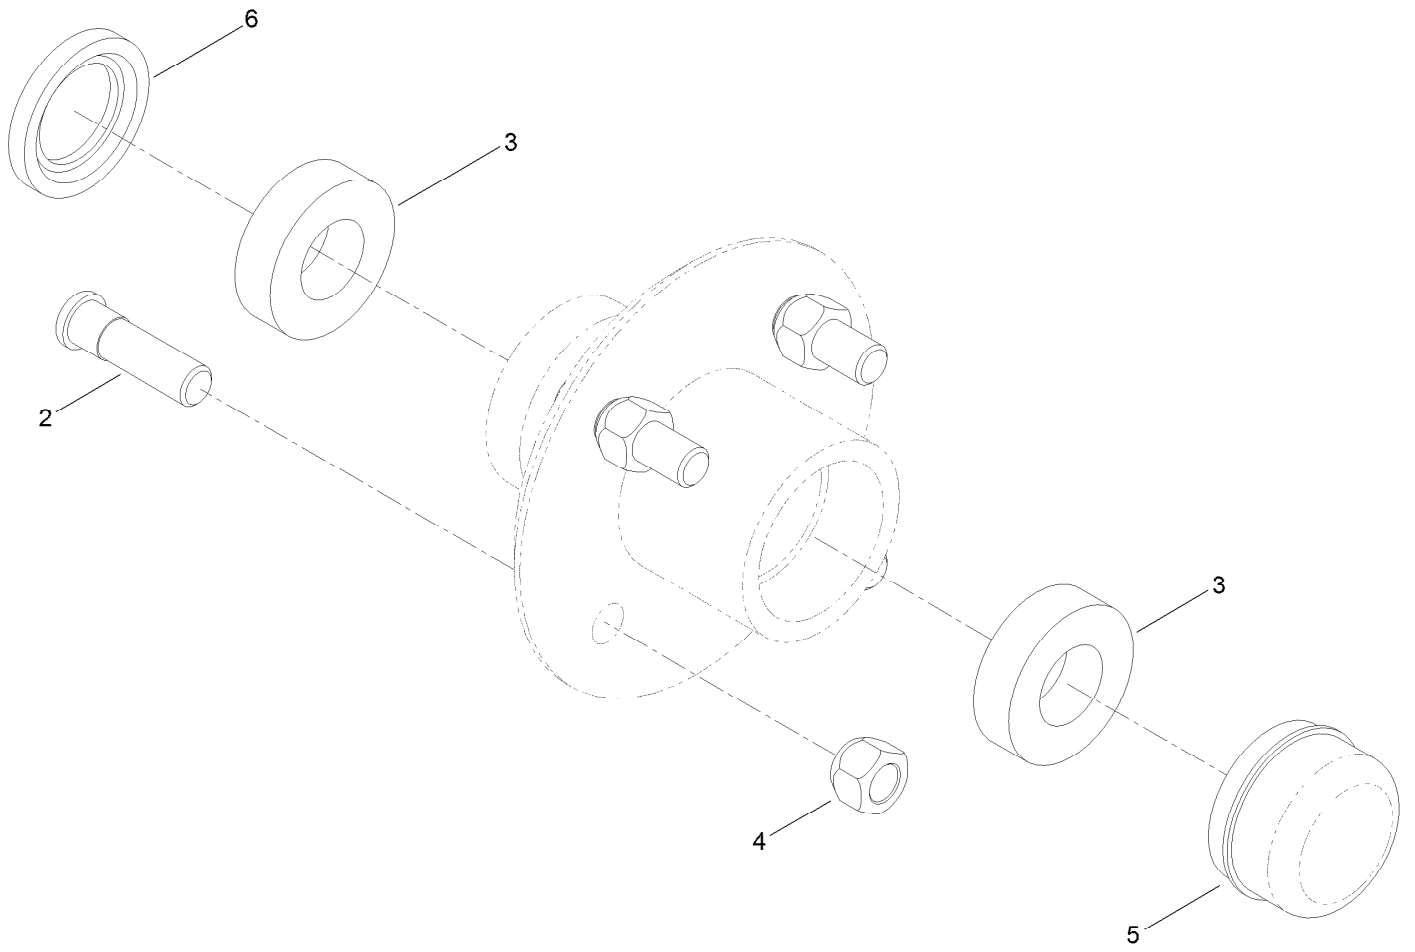

Reference Numbers Indicating Quantity

In an illustration, if a reference number indicates more than one part, the reference number has the form nX y. The n represents the quantity of the part, the X is the multiplication symbol, and the y represents the reference number.

For example, in an illustration, the reference number 2X 37 means that two of the parts identified by reference number 37 are indicated.

Contents

Frame and Axle Assembly	4
Hub Assembly No. 125-8171	6
Drum Assembly	8
Drive Assembly	10
Pinion Assembly No. 131-5704	12
Cowl Assembly	14
Attachments and Accessories	16

Frame and Axle Assembly

Frame and Axle Assembly (continued)

<i>Ref.</i>	<i>Part Number</i>	<i>Qty.</i>	<i>Description</i>	<i>Ref.</i>	<i>Part Number</i>	<i>Qty.</i>	<i>Description</i>
2	131-7532	1	Frame ASM	13	104-8301	1	Nut-HF, NI
2:2	125-8216	1	Decal-Safety Chain, Towing	14	100-6116	8	Screw-HHF
3	125-8219-03	1	Support-Axle	15	99-5107	9	Nut-Lock
4	131-5251-03	1	Lever-Clutch	16	ST34687	1	Grip-Handle
5	ST22512-03	2	Axle-Half	17	ST32306	2	Tire And Rim ASM
6	125-8171	2	Hub ASM	18	132-7154-03	1	Latch-Drum
7	ST32116	2	Bushing-Flange	19	325-33	1	Screw-HH
8	32121-69	1	Pin-Spring	23	3256-28	2	Washer-Flat
9	ST39446	1	Link-Clutch	24	ST80054	2	Nut
10	ST32099	1	Bushing-Flange	25	3272-13	2	Pin-Cotter
11	ST26326	2	Washer-Flat	27	132-3852	1	Spring-Torsion
12	ST81153	1	Screw-HSBH				

Hub Assembly No. 125-8171

Hub Assembly No. 125-8171 (continued)

<i>Ref.</i>	<i>Part Number</i>	<i>Qty.</i>	<i>Description</i>
2	ST39190	4	Stud-Wheel
3	ST32233	2	Bearing-Roller
4	ST80045	4	Nut-Lug

<i>Ref.</i>	<i>Part Number</i>	<i>Qty.</i>	<i>Description</i>
5	ST34573	1	Cap-Dust
6	ST32052	1	Seal-Hub, Wheel