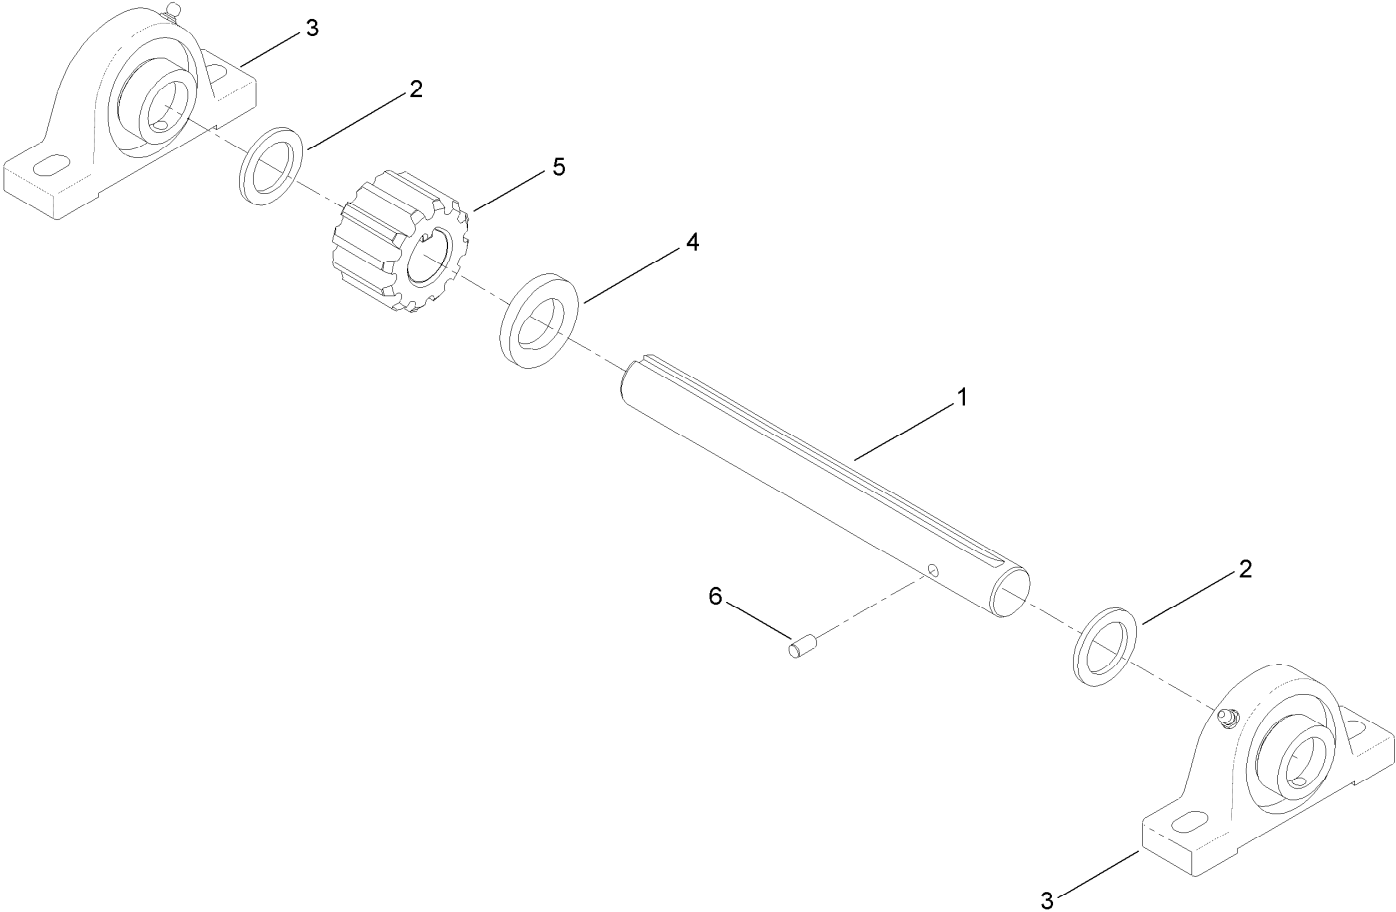

● Not serviced separately

■ Obtain parts from www.honda-engines.com

Pinion Assembly No. 131-5704

Pinion Assembly No. 131-5704 (continued)

<i>Ref.</i>	<i>Part Number</i>	<i>Qty.</i>	<i>Description</i>
1	131-5705	1	Shaft-Pinion
2	3-8514	2	Washer-Thrust
3	ST32208	2	Bearing-Block, Pillow