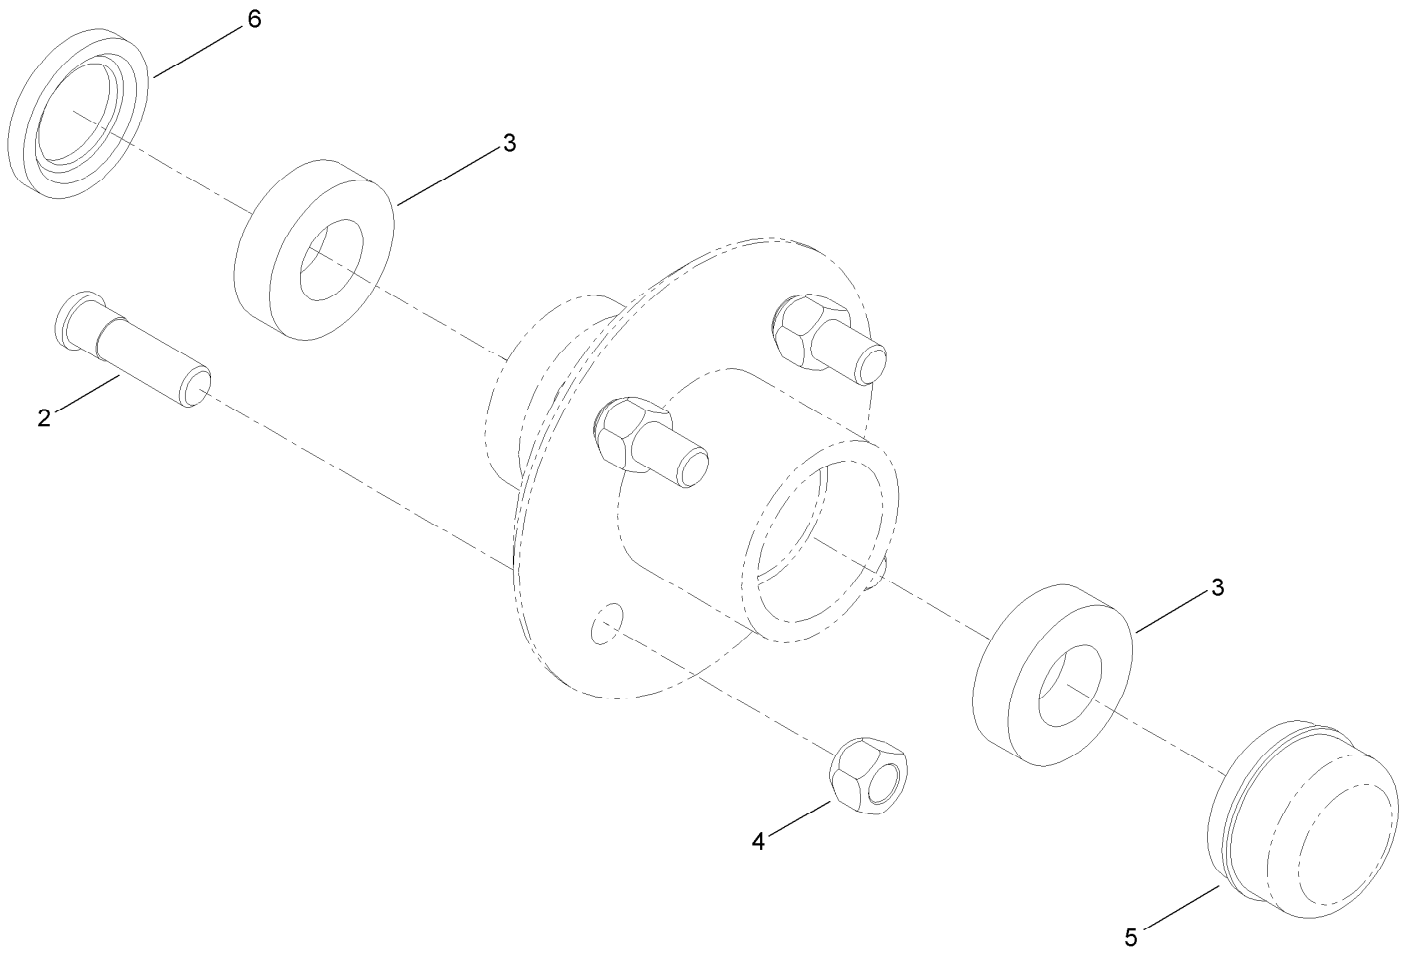

Hub Assembly No. 125-8171

Hub Assembly No. 125-8171 (continued)

<i>Ref.</i>	<i>Part Number</i>	<i>Qty.</i>	<i>Description</i>
2	ST39190	4	Stud-Wheel
3	ST32233	2	Bearing-Roller
4	ST80045	4	Nut-Lug

<i>Ref.</i>	<i>Part Number</i>	<i>Qty.</i>	<i>Description</i>
5	ST34573	1	Cap-Dust
6	ST32052	1	Seal-Hub, Wheel