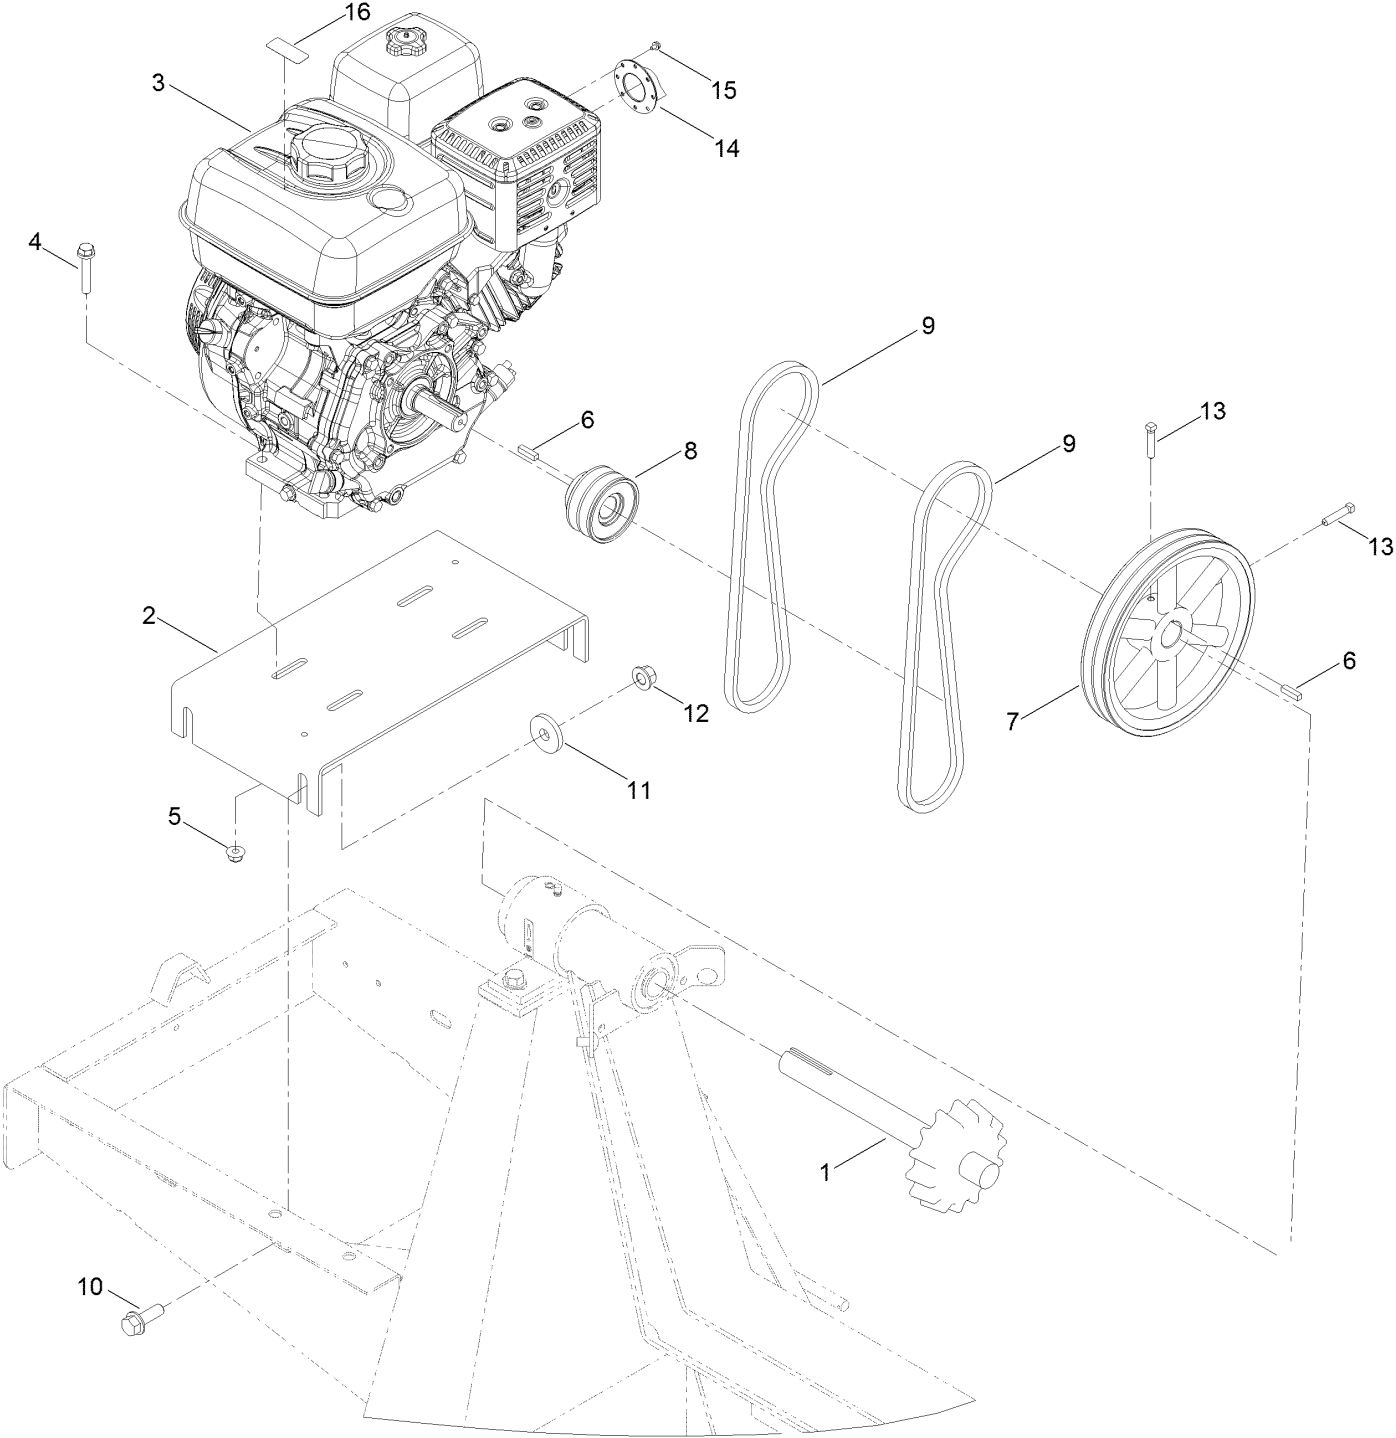

For example, in an illustration, the reference number 2X 37 means that two of the parts identified by reference number 37 are indicated.

Contents

Main Frame Assembly	4
Axle Assembly	6
Hub Assembly No. 125-8171	8
Engine and Belt Assembly	10
Drum Assembly	12
Cowl Assembly	14
Attachments and Accessories	16

Axle Assembly

Axle Assembly (continued)

<i>Ref.</i>	<i>Part Number</i>	<i>Qty.</i>	<i>Description</i>	<i>Ref.</i>	<i>Part Number</i>	<i>Qty.</i>	<i>Description</i>
1	ST26971	2	Spring-Leaf	7	ST34972	2	Spring-Coil
2	ST26195	2	Bolt-U	8	125-8171	2	Hub ASM
3	ST21873-03	1	Axle-Spring	9	ST32307	2	Tire And Rim ASM
4	100-6116	4	Screw-HHF	10	3256-28	2	Washer-Flat
5	99-5107	10	Nut-Lock	11	ST80054	2	Nut
6	325-33	2	Screw-HH	12	3272-13	2	Pin-Cotter

Hub Assembly No. 125-8171

Hub Assembly No. 125-8171 (continued)

<i>Ref.</i>	<i>Part Number</i>	<i>Qty.</i>	<i>Description</i>
2	ST39190	4	Stud-Wheel
3	ST32233	2	Bearing-Roller
4	ST80045	4	Nut-Lug

<i>Ref.</i>	<i>Part Number</i>	<i>Qty.</i>	<i>Description</i>
5	ST34573	1	Cap-Dust
6	ST32052	1	Seal-Hub, Wheel

Engine and Belt Assembly

Engine and Belt Assembly (continued)

<i>Ref.</i>	<i>Part Number</i>	<i>Qty.</i>	<i>Description</i>	<i>Ref.</i>	<i>Part Number</i>	<i>Qty.</i>	<i>Description</i>
1	ST21487	1	Shaft-Drive	9	127-0075	2	Belt-V
2	127-7579-03	1	Base-Engine, 95Cm	10	100-6116	4	Screw-HHF
3	125-4812	1	Engine-Honda, Gx240 ●	11	ST26326	4	Washer-Flat
4	108-3742	4	Screw-HHF	12	99-5107	4	Nut-Lock
5	104-8301	4	Nut-HF, NI	13	909546	2	Screw-Set
6	5-7280	2	Key	14	120-1886	1	Deflector-Exhaust, Honda
7	ST34986-03	1	Sheave	15	127-7578	3	Screw-HWH
8	ST34984	1	Sheave	16	130-8322	1	Decal-Warning, Ethanol