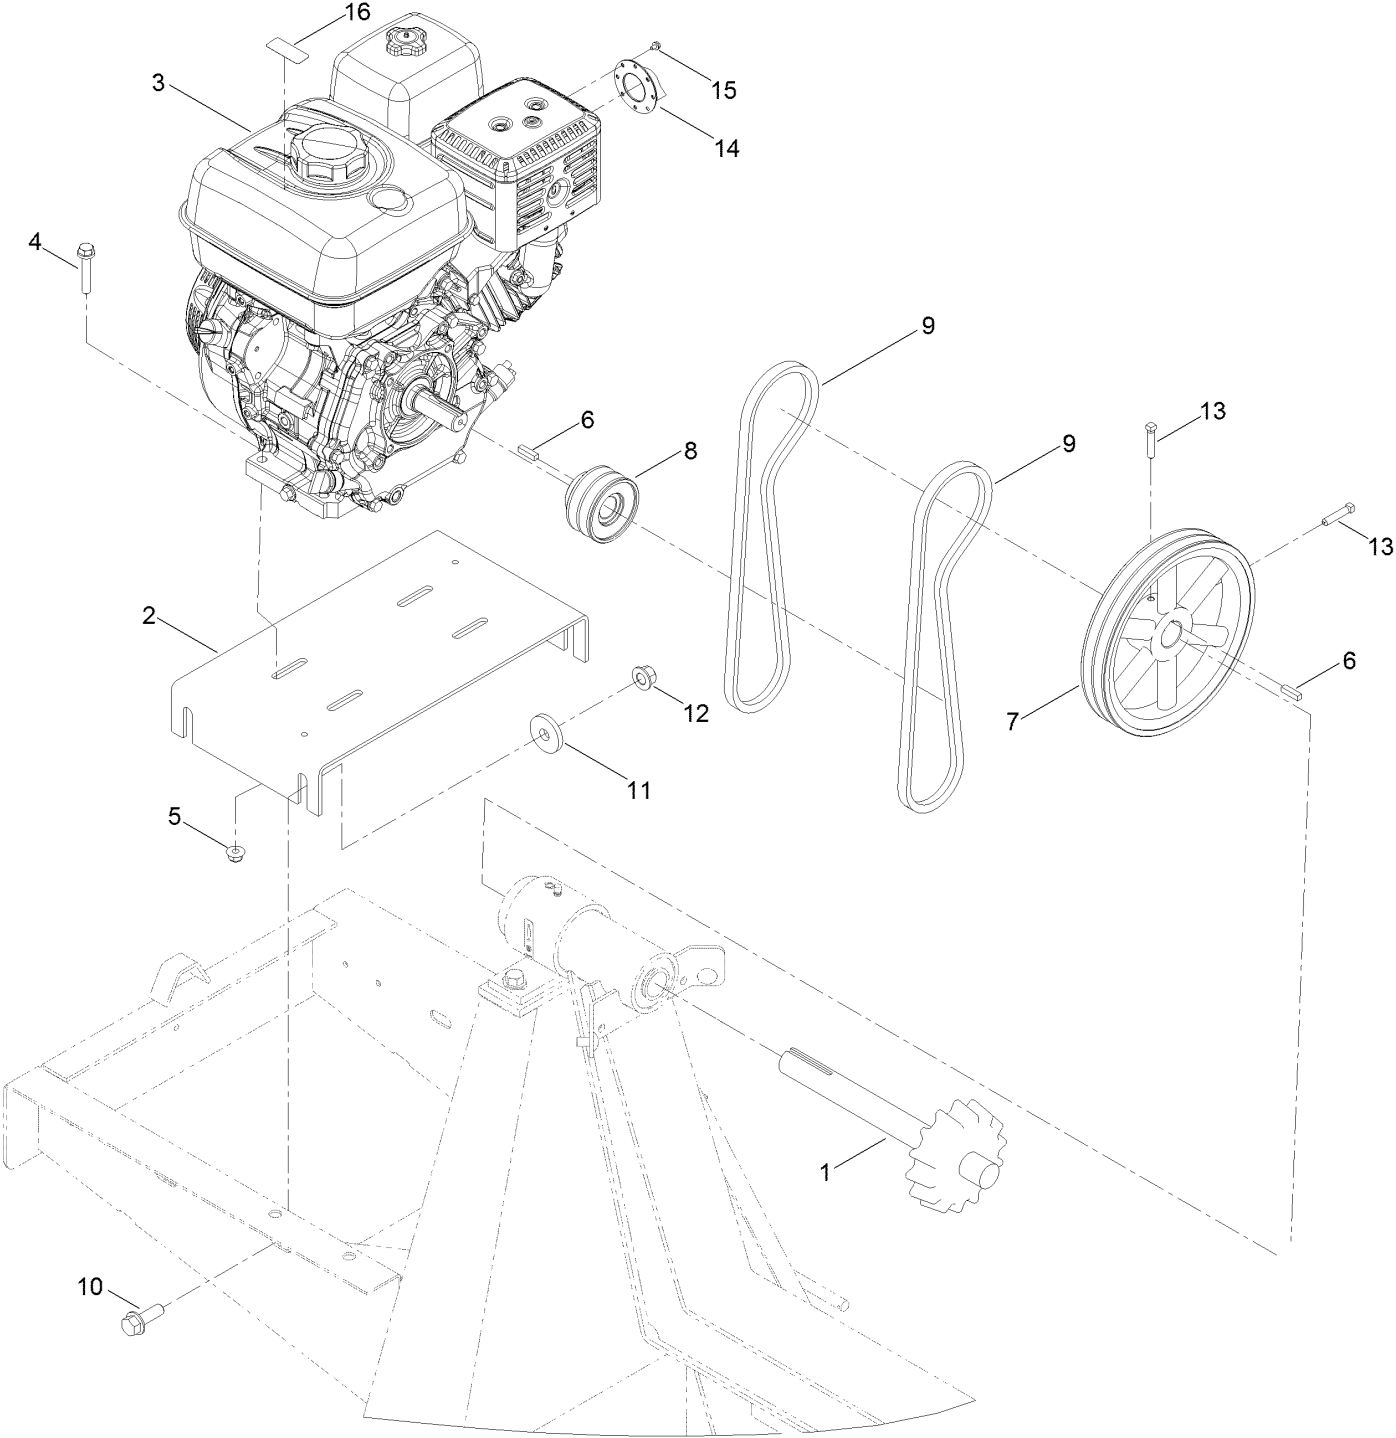

For example, in an illustration, the reference number 2X 37 means that two of the parts identified by reference number 37 are indicated.

Contents

- Main Frame Assembly 4
- Axle Assembly 6
- Hub Assembly No. 139-1328 8
- Engine and Belt Assembly 10
- Drum Assembly 12
- Drum Assembly No. ST47332 14
- Cowl Assembly 16
- Attachments and Accessories 18

Axle Assembly

Axle Assembly (continued)

<i>Ref.</i>	<i>Part Number</i>	<i>Qty.</i>	<i>Description</i>	<i>Ref.</i>	<i>Part Number</i>	<i>Qty.</i>	<i>Description</i>
1	ST26971	2	Spring-Leaf	7	ST34972	2	Spring-Coil
2	ST26195	2	Bolt-U	8	139-1328	2	Hub ASM
3	ST21873-03	1	Axle-Spring	9	ST32307	2	Tire And Rim ASM
4	100-6116	4	Screw-HHF	10	3256-28	2	Washer-Flat
5	99-5107	10	Nut-Lock	11	ST80054	2	Nut
6	325-33	2	Screw-HH	12	3272-13	2	Pin-Cotter

Hub Assembly No. 139-1328

Hub Assembly No. 139-1328 (continued)

<i>Ref.</i>	<i>Part Number</i>	<i>Qty.</i>	<i>Description</i>
1	139-1327	1	Hub-4In
1:1	ST39190	4	Stud-Wheel
2	ST32233	2	Bearing-Roller

<i>Ref.</i>	<i>Part Number</i>	<i>Qty.</i>	<i>Description</i>
3	ST80045	4	Nut-Lug
4	ST34573	1	Cap-Dust
5	ST32052	1	Seal-Hub, Wheel

Engine and Belt Assembly

Engine and Belt Assembly (continued)

<i>Ref.</i>	<i>Part Number</i>	<i>Qty.</i>	<i>Description</i>	<i>Ref.</i>	<i>Part Number</i>	<i>Qty.</i>	<i>Description</i>
1	ST21487	1	Shaft-Drive	9	127-0075	2	Belt-V
2	127-7579-03	1	Base-Engine, 95Cm	10	100-6116	4	Screw-HHF
3	125-4812	1	Engine-Honda, Gx240 ●	11	ST26326	4	Washer-Flat
4	108-3742	4	Screw-HHF	12	99-5107	4	Nut-Lock
5	104-8301	4	Nut-HF, NI	13	909546	2	Screw-Set
6	5-7280	2	Key	14	120-1886	1	Deflector-Exhaust, Honda
7	ST34986-03	1	Sheave	15	127-7578	3	Screw-HWH
8	ST34984	1	Sheave	16	130-8322	1	Decal-Warning, Ethanol