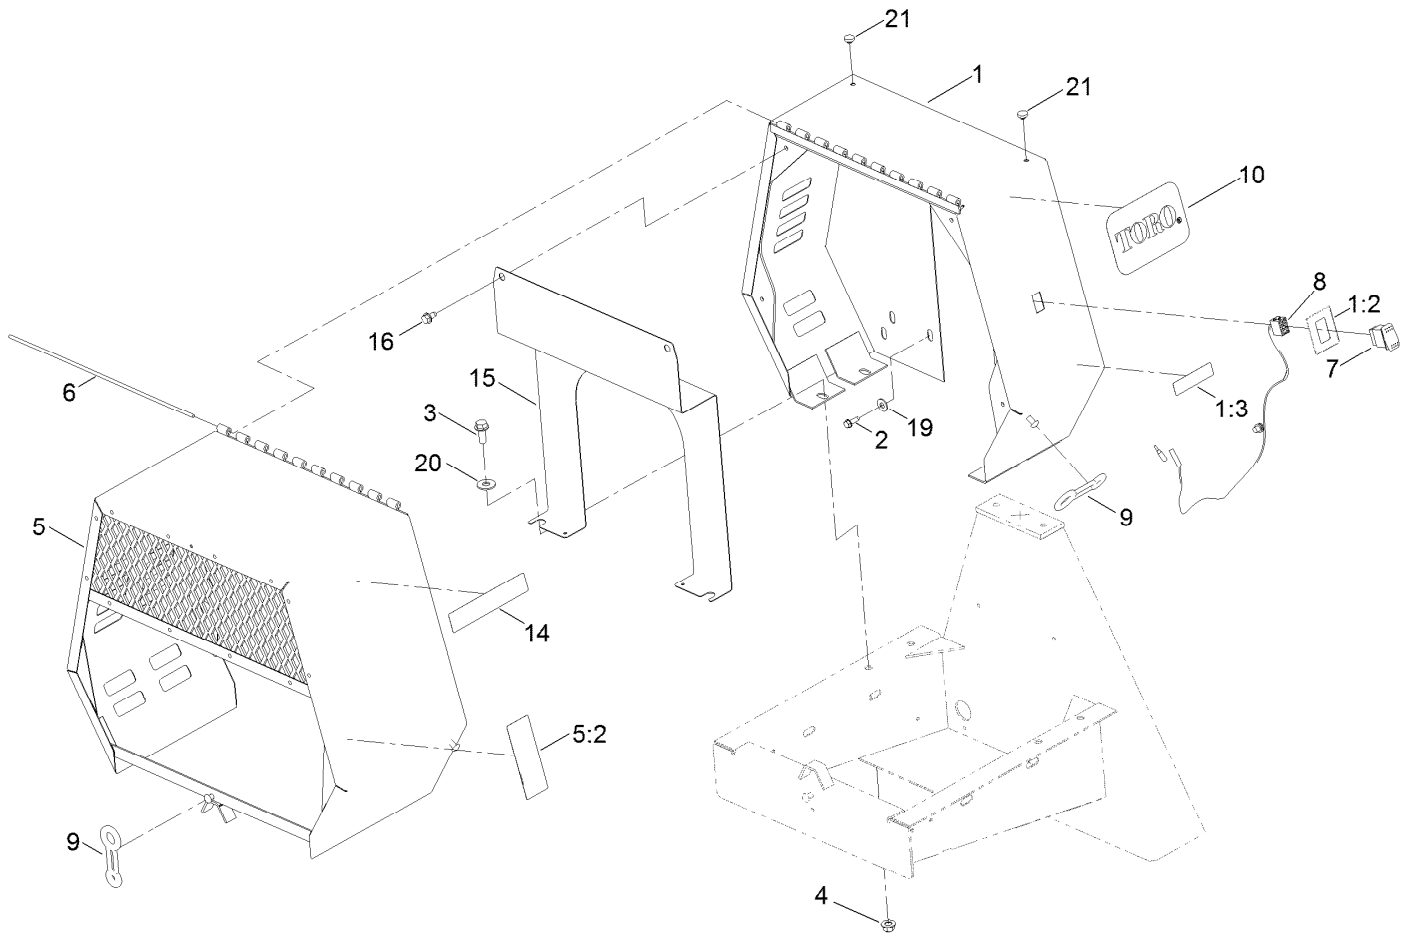

Cowl Assembly

Cowl Assembly (continued)

<i>Ref.</i>	<i>Part Number</i>	<i>Qty.</i>	<i>Description</i>	<i>Ref.</i>	<i>Part Number</i>	<i>Qty.</i>	<i>Description</i>
1	127-2811	1	Stationary Cowl ASM	8	125-4877	1	Harness-Wire, Mixer
1:2	125-4940	1	Decal-Stop, Engine	9	ST47182	3	Latch-Rubber
1:3	133-8062	1	Decal-Arrestor, Spark	10	67-7320	2	Decal
2	701243	2	Screw-Thd Roll, HWH	14	125-4937	2	Decal
3	3234-38	4	Screw-HHF	15	125-8218-03	1	Plate-Engine
4	99-5107	4	Nut-Lock	16	110-9380	2	Screw-HWH
5	127-1685	1	Movable Cowl ASM	19	3256-4	2	Washer-Flat
5:2	125-4939	1	Decal-Warning	20	3256-6	2	Washer-Flat
6	ST44368	1	Pin	21	1-513658	2	Bumper
7	95-8999	1	Switch