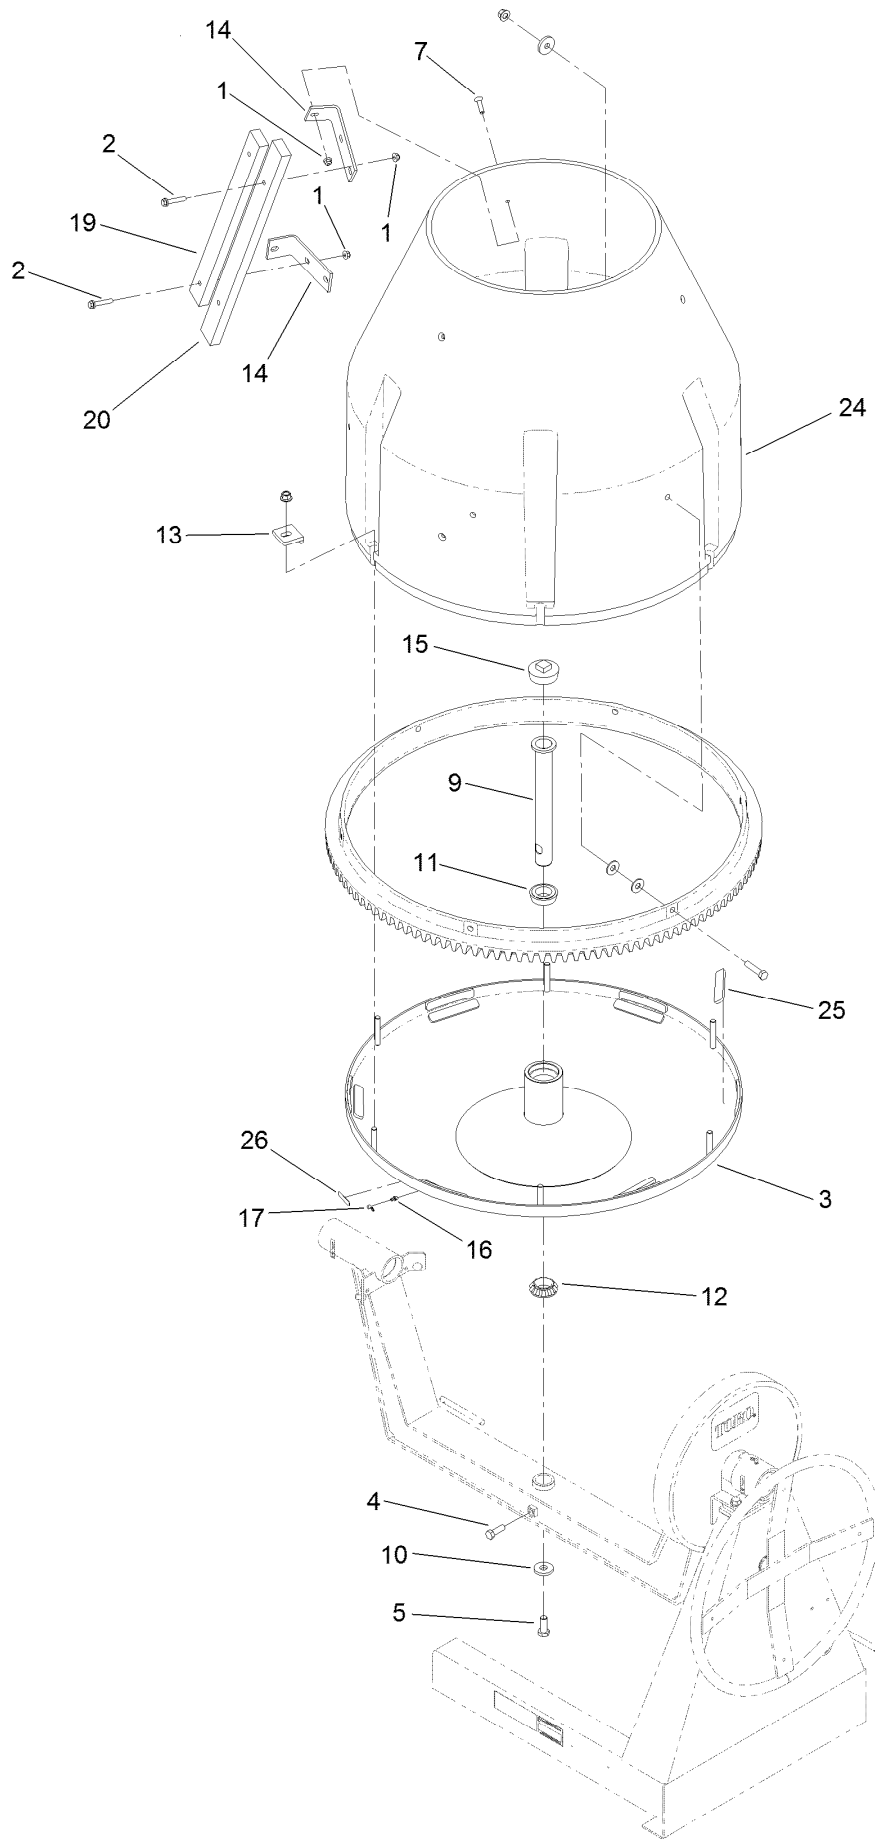

Drum Assembly

Drum Assembly (continued)

<i>Ref.</i>	<i>Part Number</i>	<i>Qty.</i>	<i>Description</i>	<i>Ref.</i>	<i>Part Number</i>	<i>Qty.</i>	<i>Description</i>
1	104-8301	18	Nut-HF, NI	13	ST42781-01	6	Clamp-Drum
2	108-3742	12	Screw-HHF	14	ST42810-01	6	Bracket-Paddle
3	125-8170-01	1	Dish	15	ST46022	1	Plug
4	325-6	1	Screw-HH	16	ST46057	1	Fitting
5	327-4	1	Screw-HH	17	ST47001	1	Cap-Plug
7	3289-17	6	Screw-FH, Hex Socket	19	ST47341	3	Paddle
9	ST27267	1	Spindle	20	ST47342	3	Paddle
10	ST27413	1	Washer-Flat	24	ST47332	1	Drum ASM
11	ST32086	1	Bearing	25	132-3978	12	Pad-Rubber
12	ST32161	1	Bearing-Roller	26	125-8175	1	Decal-Grease