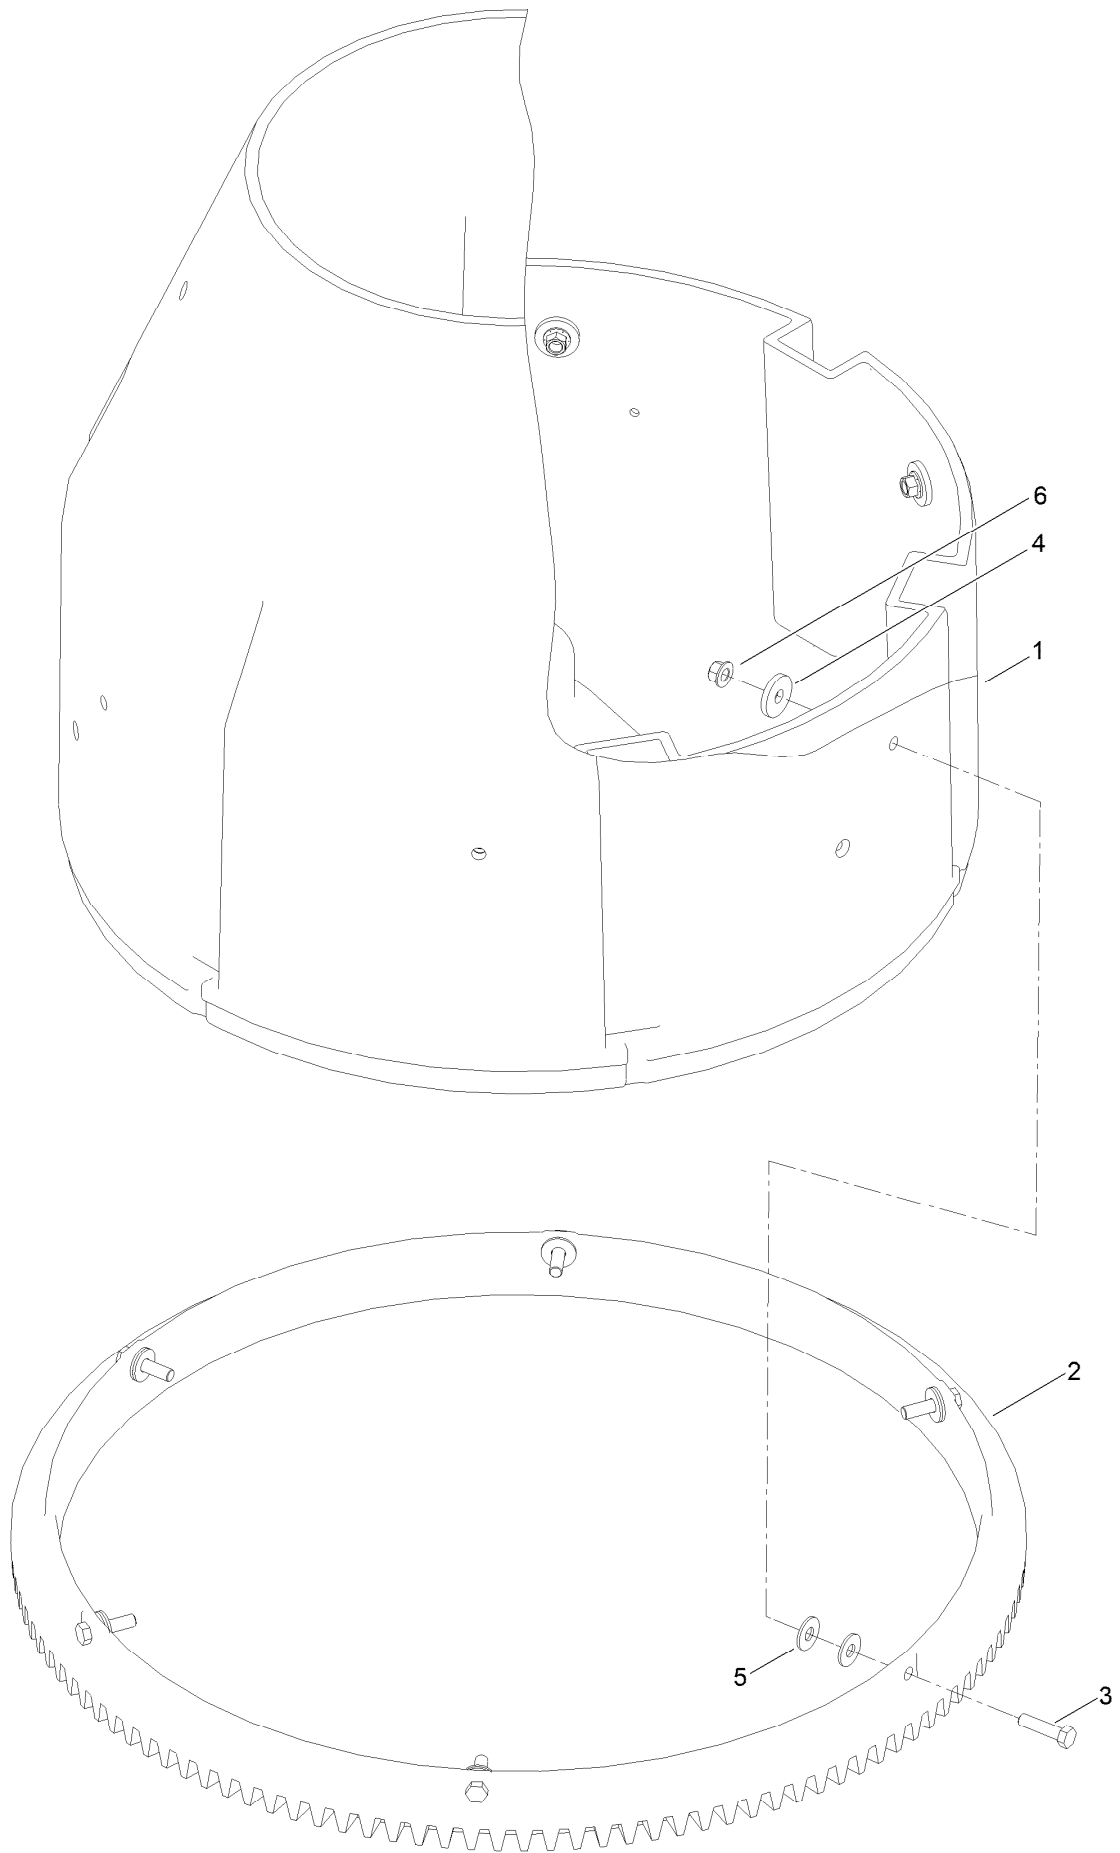

Drum Assembly No. ST47332

Drum Assembly No. ST47332 (continued)

<i>Ref.</i>	<i>Part Number</i>	<i>Qty.</i>	<i>Description</i>
1	131-2908	1	Drum
2	ST26317-01	1	Gear-Ring
3	325-8	6	Screw-HH

<i>Ref.</i>	<i>Part Number</i>	<i>Qty.</i>	<i>Description</i>
4	ST26326	6	Washer-Flat
5	3256-6	12	Washer-Flat
6	99-5107	6	Nut-Lock