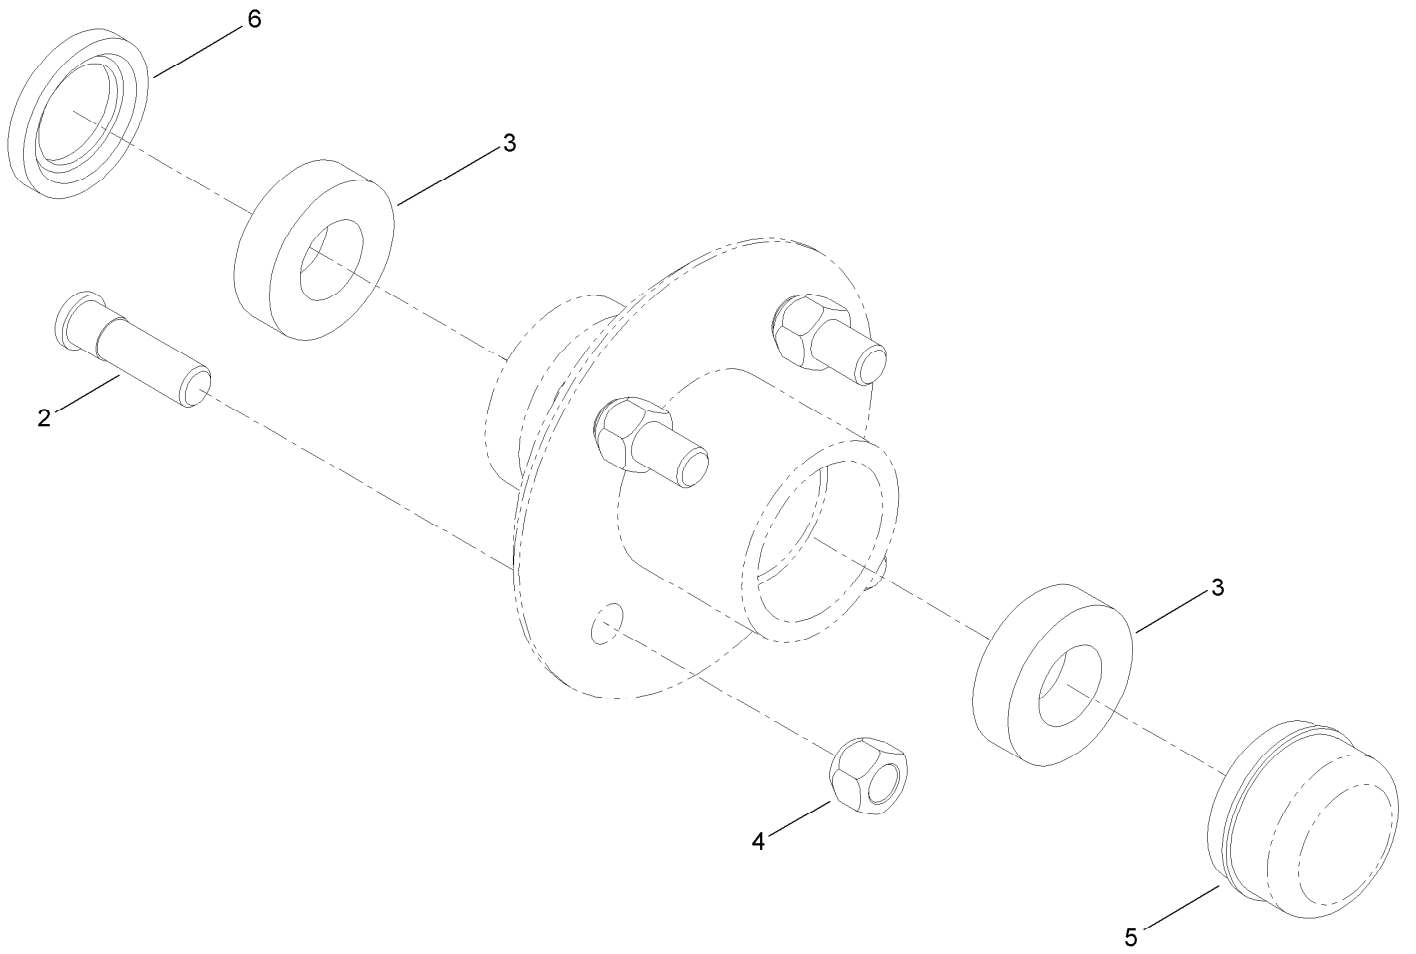

For example, in an illustration, the reference number 2X 37 means that two of the parts identified by reference number 37 are indicated.

Contents

Frame and Yoke Assembly	4
Axle Assembly	6
Hub Assembly No. 125-8171	8
Engine and Drive Assembly	10
Drum Assembly	12
Cowl Assembly	14
Trailer Light Assembly	16
Attachments and Accessories	18

Frame and Yoke Assembly

Frame and Yoke Assembly (continued)

<i>Ref.</i>	<i>Part Number</i>	<i>Qty.</i>	<i>Description</i>	<i>Ref.</i>	<i>Part Number</i>	<i>Qty.</i>	<i>Description</i>
1	127-2814	1	Frame ASM	13	125-6308	1	Yoke ASM
1:2	125-8216	1	Decal-Safety Chain, Towing	13:2	ST32039	2	Bearing
2	ST32032	2	Bushing-Nylon	14	ST27617-03	1	Guard-Brake, Upper
3	ST22029	1	Shaft-Tilt	15	ST80031	4	Screw-HWH
4	ST22096-03	1	Handwheel	16	ST27618-03	1	Guard-Brake, Lower
5	322-10	1	Screw-HH	17	130-2208-03	1	Guard-Pinion
6	ST27619-03	1	Dog-Brake	18	3231-21	2	Screw-CARR
7	3234-24	1	Screw-HHF	19	ST46042	2	Fitting-Grease
8	104-8301	3	Nut-HF, NI	20	ST47001	2	Cap-Plug
9	ST27559-03	2	Bracket-Handle	24	3296-29	1	Nut-Lock, NI
10	ST27621	1	Handle-Brake	26	99-4693	1	Decal
11	3230-2	4	Bolt-CARR	28	125-8175	2	Decal-Grease
12	ST24349-03	2	Trunnion	29	104-8300	4	Nut-HF, NI

Axle Assembly

Axle Assembly (continued)

<i>Ref.</i>	<i>Part Number</i>	<i>Qty.</i>	<i>Description</i>	<i>Ref.</i>	<i>Part Number</i>	<i>Qty.</i>	<i>Description</i>
1	ST26949-03	2	Bracket-Axle, Spring	9	3256-28	2	Washer-Flat
3	99-5107	14	Nut-Lock	10	ST80054	2	Nut
4	ST26971	2	Spring-Leaf	11	3272-13	2	Pin-Cotter
5	100-6116	8	Screw-HHF	12	ST32307	2	Tire And Rim ASM
6	ST26195	2	Bolt-U	13	325-33	2	Screw-HH
7	ST21460-03	1	Axle-Spring	14	ST34972	2	Spring-Coil
8	125-8171	2	Hub ASM				

Hub Assembly No. 125-8171

Hub Assembly No. 125-8171 (continued)

<i>Ref.</i>	<i>Part Number</i>	<i>Qty.</i>	<i>Description</i>
2	ST39190	4	Stud-Wheel
3	ST32233	2	Bearing-Roller
4	ST80045	4	Nut-Lug

<i>Ref.</i>	<i>Part Number</i>	<i>Qty.</i>	<i>Description</i>
5	ST34573	1	Cap-Dust
6	ST32052	1	Seal-Hub, Wheel