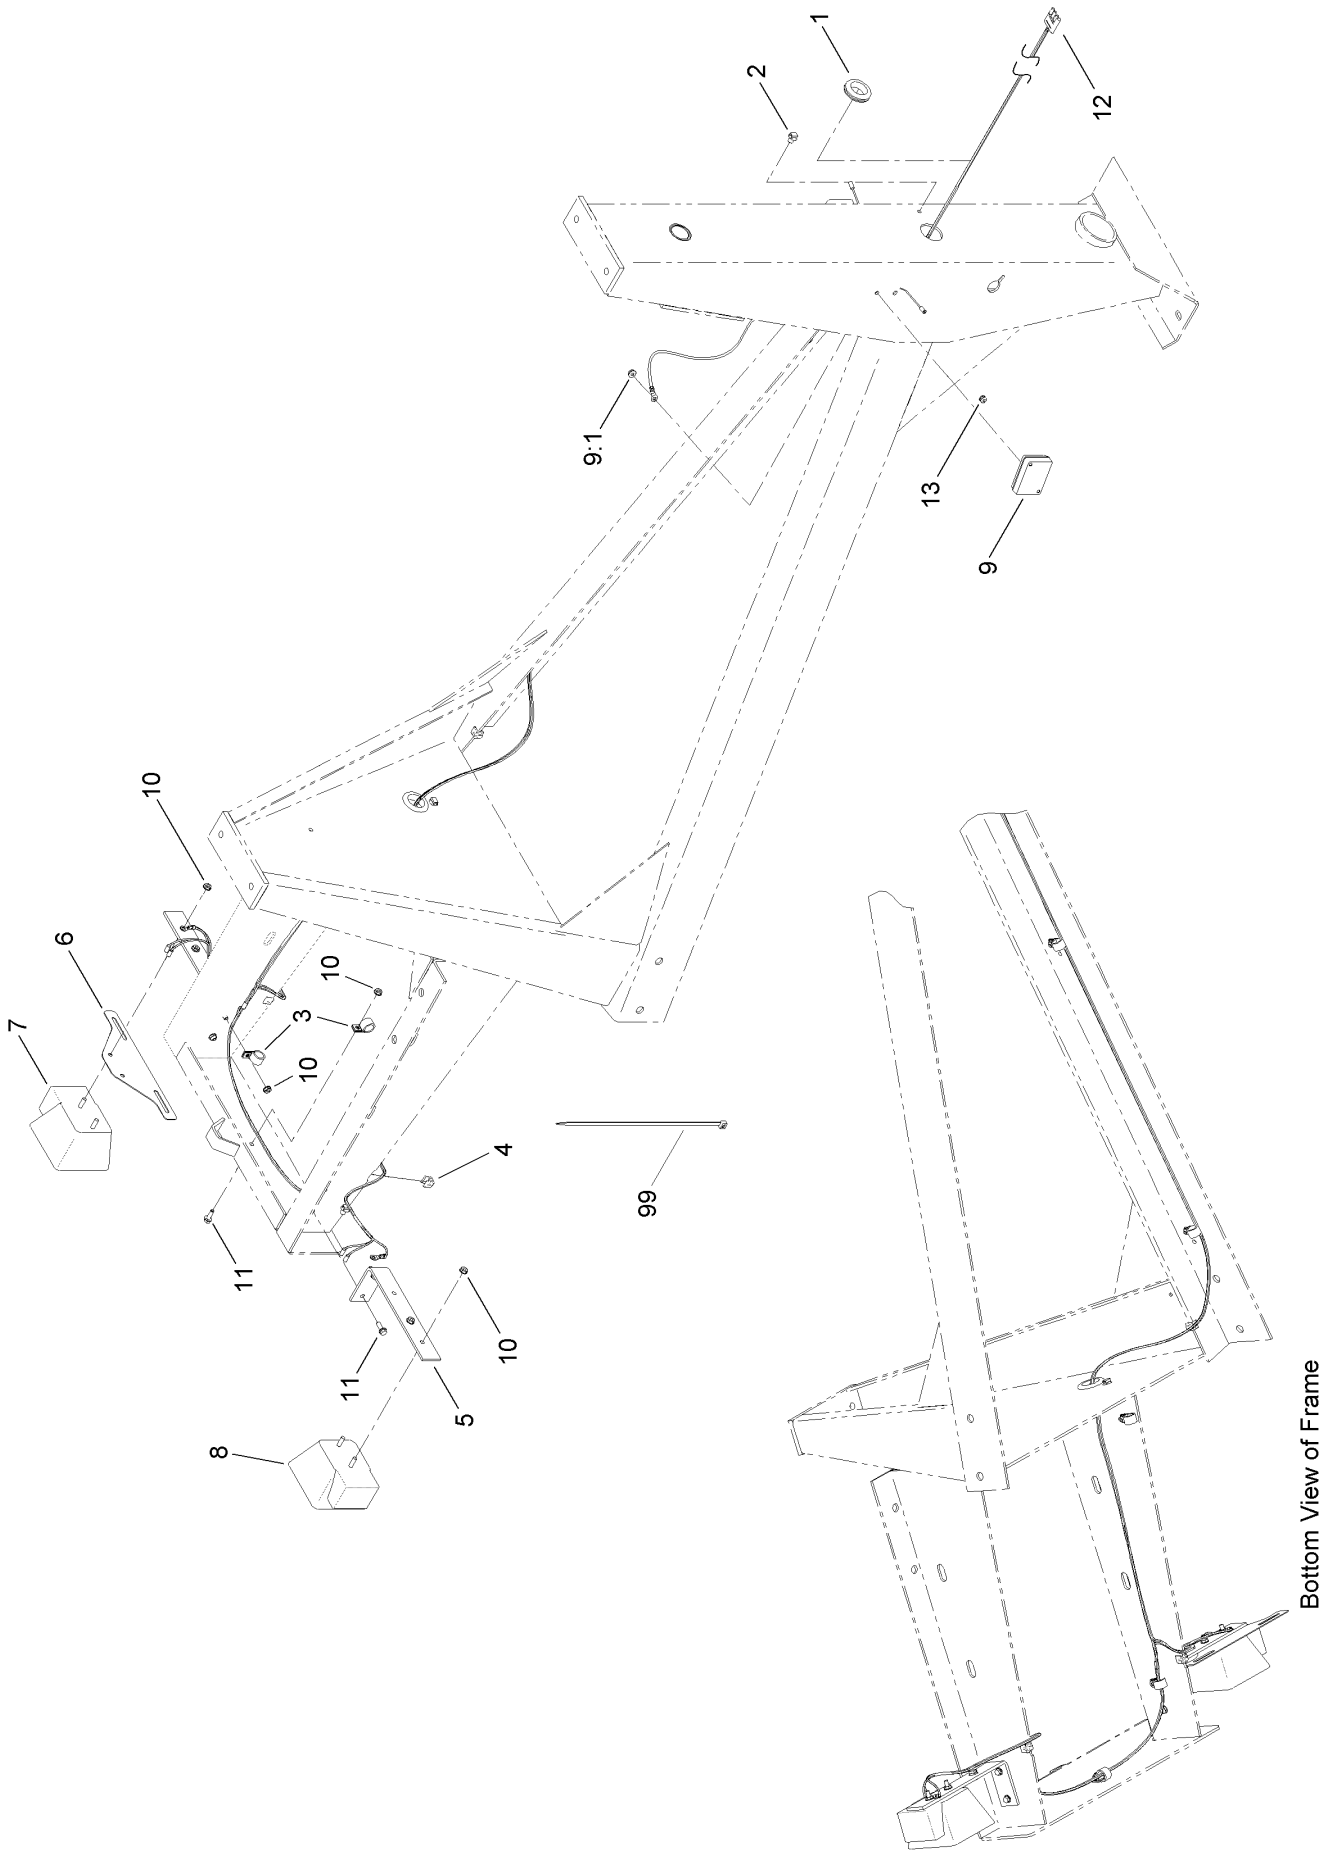

Trailer Light Assembly

Bottom View of Frame

Trailer Light Assembly (continued)

<i>Ref.</i>	<i>Part Number</i>	<i>Qty.</i>	<i>Description</i>	<i>Ref.</i>	<i>Part Number</i>	<i>Qty.</i>	<i>Description</i>
1	120-4831	2	Grommet	9	127-7562	2	Lamp-Marker, Front Side
2	32180-030	2	Clip-Tie	9:1	32149-2	1	Nut-Keps
3	2412-87	7	Clamp-Cable	10	32149-2	13	Nut-Keps
4	32180-078	3	Clip-Edge	11	115-5103	9	Screw-HHF
5	ST36003-03	2	Bracket-Universal	12	127-7567	1	Harness-Wire
6	125-8659-03	1	Holder-Plate, License	13	127-7566	2	Grommet
7	120-3735	1	Light-Tail, LH	99	3290-379	5	Tie-Cable
8	120-3734	1	Light-Tail, RH