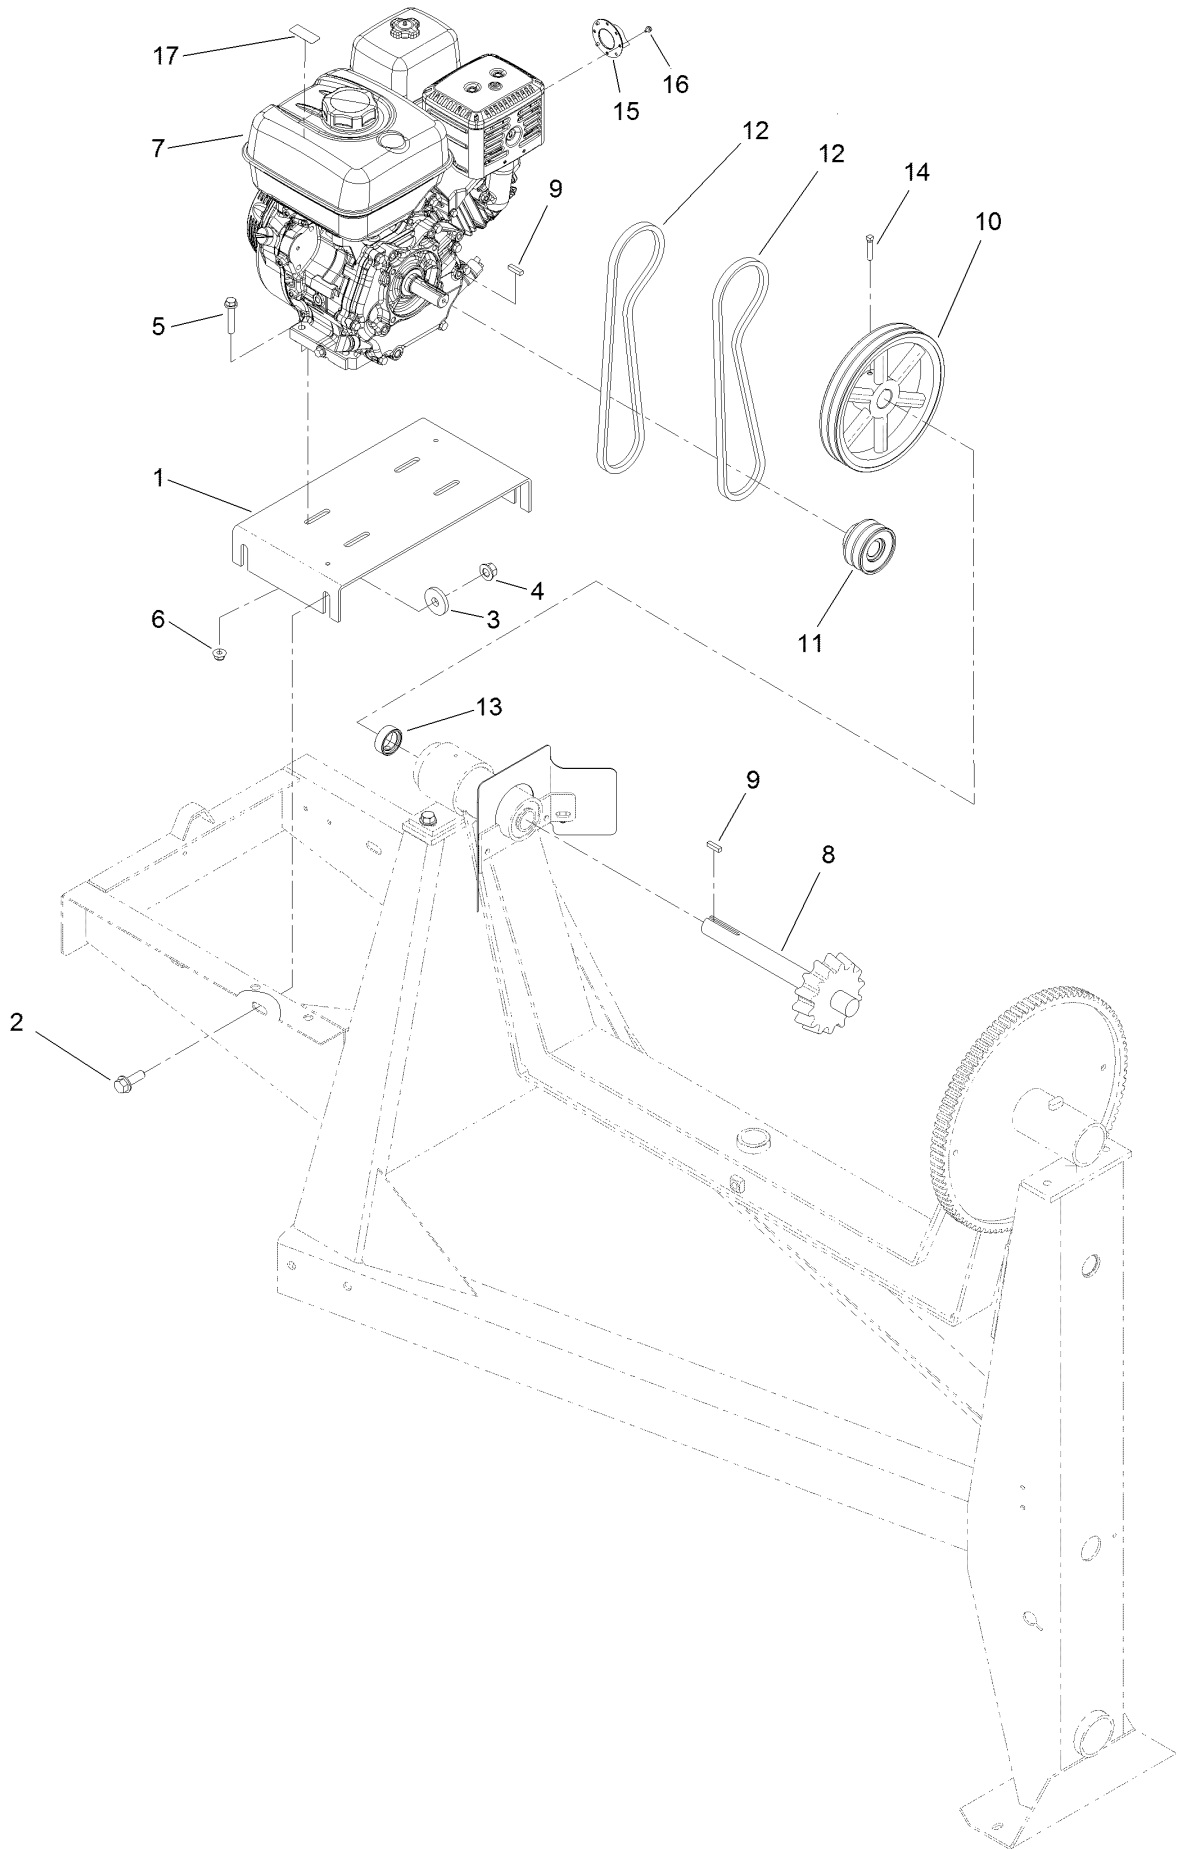

Engine and Drive Assembly

Engine and Drive Assembly (continued)

<i>Ref.</i>	<i>Part Number</i>	<i>Qty.</i>	<i>Description</i>	<i>Ref.</i>	<i>Part Number</i>	<i>Qty.</i>	<i>Description</i>
1	127-7579-03	1	Base-Engine, 95Cm	10	ST34986-03	1	Sheave
2	100-6116	4	Screw-HHF	11	ST34984	1	Sheave
3	ST26326	4	Washer-Flat	12	127-0075	2	Belt-V
4	99-5107	4	Nut-Lock	13	ST32176	1	Collar-Locking
5	108-3742	4	Screw-HHF	14	909546	2	Screw-Set
6	104-8301	4	Nut-HF, NI	15	120-1886	1	Deflector-Exhaust, Honda
7	125-4812	1	Engine-Honda, Gx240 ●	16	127-7578	3	Screw-HWH
8	ST21487	1	Shaft-Drive	17	130-8322	1	Decal-Warning, Ethanol
9	5-7280	2	Key				

● Obtain parts from www.honda-engines.com