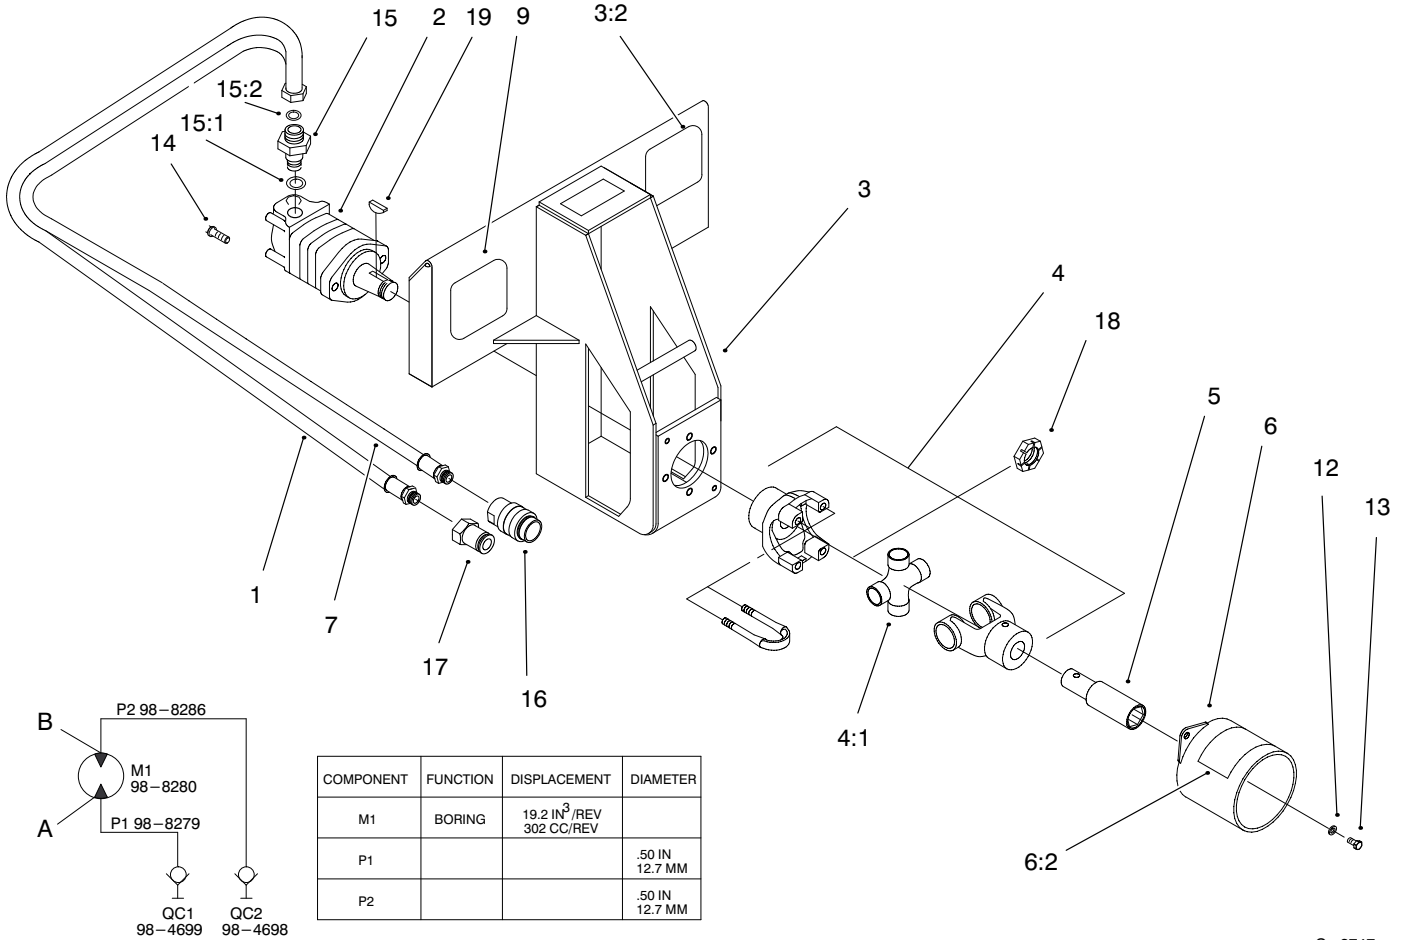

MODEL NO. 22420-890001 & UP

**PARTS  
CATALOG**

**BORE DRIVE HEAD**  
for Toro® Sitework™ Systems

C-2747

**BORE DRIVE HEAD ASSEMBLY**

Ref. No.	Part No.	Description	No. Used
1	98-8286	Hose - Hydraulic	1
2	98-8280	Motor - Hydraulic	1
3	99-4305	Frame	1
3:2	99-9945	Decal - Warning	1
4	98-8282	Joint - Universal	1
4:1	99-4300	U-Joint	1
5	98-8283	Coupler - Spline	1
6	99-4304	Shield - Universal Joint	1
6:2	99-9945	Decal - Warning	1
7	98-8279	Hose - Hydraulic	1
9	98-4680	Decal	1

Ref. No.	Part No.	Description	No. Used
12	323-4	Screw - HH	2
13	3253-5	Washer - Lock	2
14	98-9063	Screw - 12 Pt. Flange	2
15	340-6	Fitting	2
15:1	237-80	O-Ring - SAE	1
15:2	237-30	O-Ring - ORS	1
16	98-4699	Quick Disconnect - Female	1
17	98-4698	Quick Disconnect - Male	1
18	98-4301	Nut - Shaft	1
19	99-4302	Key - Shaft	1

C-2754

## HYDRAULIC MOTOR ASSEMBLY NO. 98-8280

Ref. No.	Part No.	Description	No. Used
†1		Seal - Dust	1
†2		Seal - O-Ring	4
†3		Seal - Shaft	1
†4		Back-up Washer	1

Ref. No.	Part No.	Description	No. Used
†5		Seal - Shaft	1
†6		Seal - Inner	1
†7		Seal - Outer	1
*	56-6890	Seal Kit (Incl. Ref # 1-7)	1