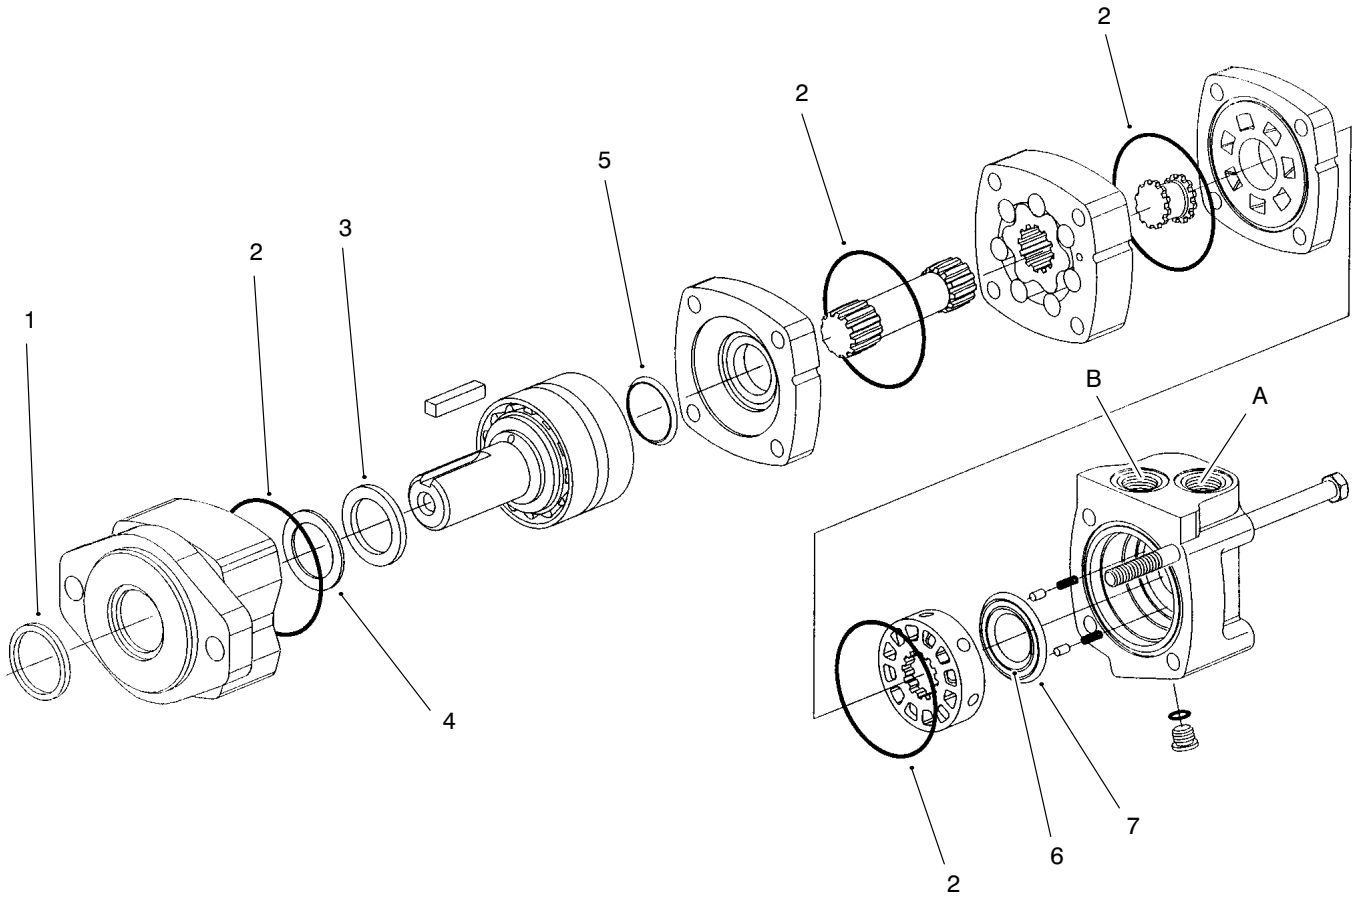

MODEL NO. 22420-890001 & UP

**PARTS  
CATALOG**

**BORE DRIVE HEAD**  
for Toro® Sitework™ Systems

C-2747

**BORE DRIVE HEAD ASSEMBLY**

Ref. No.	Part No.	Description	No. Used
1	98-8286	Hose - Hydraulic	1
2	98-8280	Motor - Hydraulic	1
3	99-4305	Frame	1
3:2	99-9945	Decal - Warning	1
4	98-8282	Joint - Universal	1
4:1	99-4300	U-Joint	1
5	98-8283	Coupler - Spline	1
6	99-4304	Shield - Universal Joint	1
6:2	99-9945	Decal - Warning	1
7	98-8279	Hose - Hydraulic	1
9	98-4680	Decal	1

Ref. No.	Part No.	Description	No. Used
12	323-4	Screw - HH	2
13	3253-5	Washer - Lock	2
14	98-9063	Screw - 12 Pt. Flange	2
15	340-6	Fitting	2
15:1	237-80	O-Ring - SAE	1
15:2	237-30	O-Ring - ORS	1
16	98-4699	Quick Disconnect - Female	1
17	98-4698	Quick Disconnect - Male	1
18	98-4301	Nut - Shaft	1
19	99-4302	Key - Shaft	1

C-2754

## HYDRAULIC MOTOR ASSEMBLY NO. 98-8280

Ref. No.	Part No.	Description	No. Used
†1		Seal - Dust	1
†2		Seal - O-Ring	4
†3		Seal - Shaft	1
†4		Back-up Washer	1

Ref. No.	Part No.	Description	No. Used
†5		Seal - Shaft	1
†6		Seal - Inner	1
†7		Seal - Outer	1
*	56-6890	Seal Kit (Incl. Ref # 1-7)	1