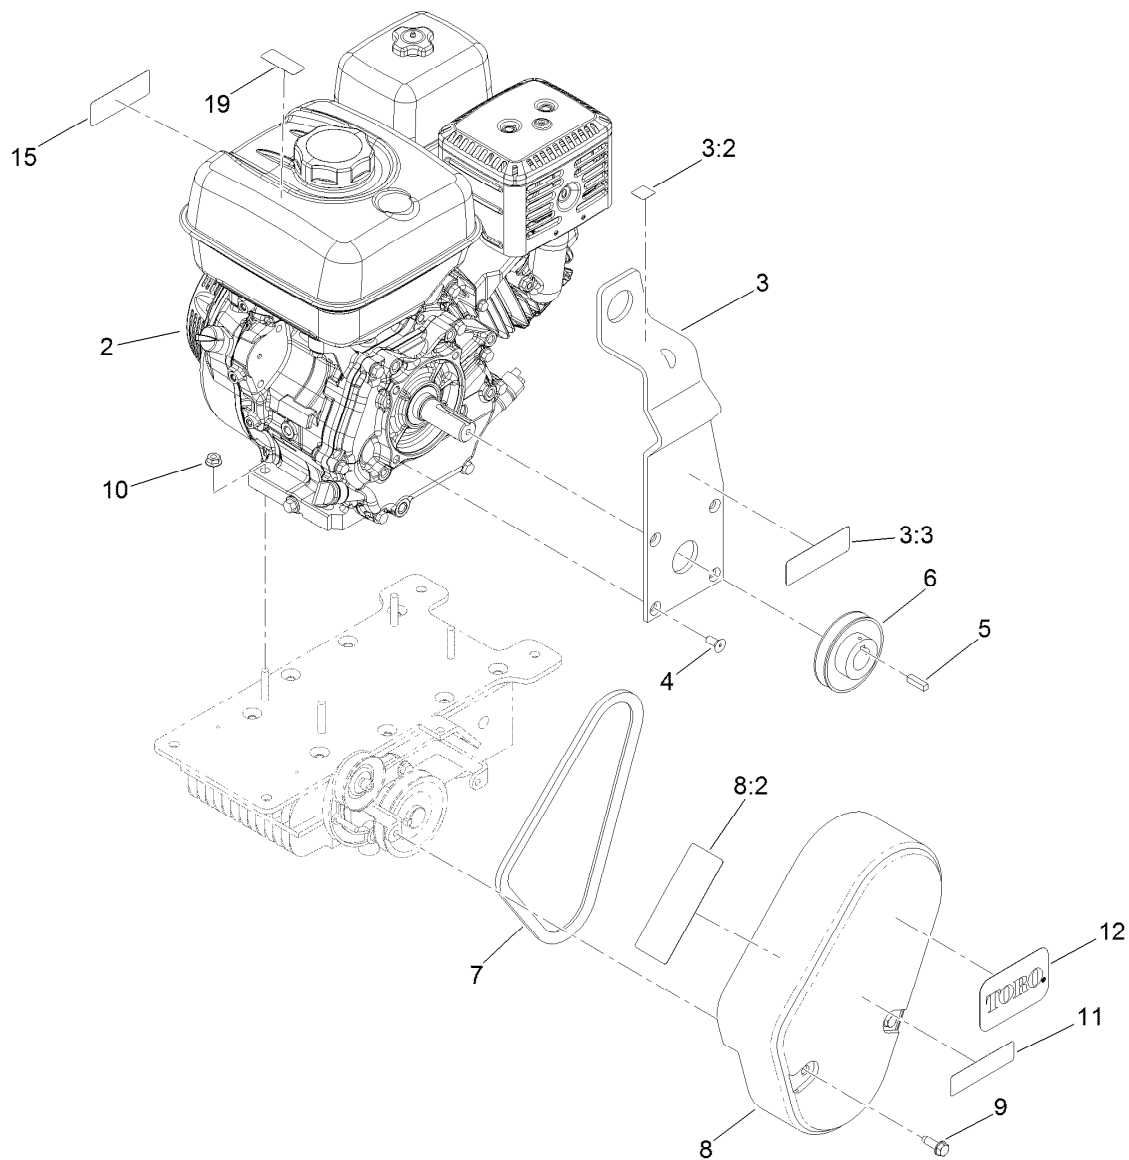

Engine Assembly

Ref.	Part Number	Qty.	Description	Ref.	Part Number	Qty.	Description
2		1	Engine-Honda, Gx240 ●■	8	127-2801	1	Belt Guard ASM
3	127-5586	1	Plate-Eye, Lift	8:2	125-4933	1	Decal-Warning
3:2	93-9084	1	Decal-Point, Lift	9	701243	2	Screw-Thd Roll, HWH
3:3	117-4979	1	Decal-Warning	10	32128-26	4	Nut-Flange
4	ST80171	4	Screw	11	125-4932	1	Decal
5	ST80674	1	Key-Square	12	105-6971	1	Decal
6	ST34834	1	Sheave	15	133-8062	1	Decal-Arrestor, Spark
7	ST35333	1	Belt-V	19	130-8322	1	Decal-Warning, Ethanol

● Not serviced separately

■ Obtain parts from www.honda-engines.com