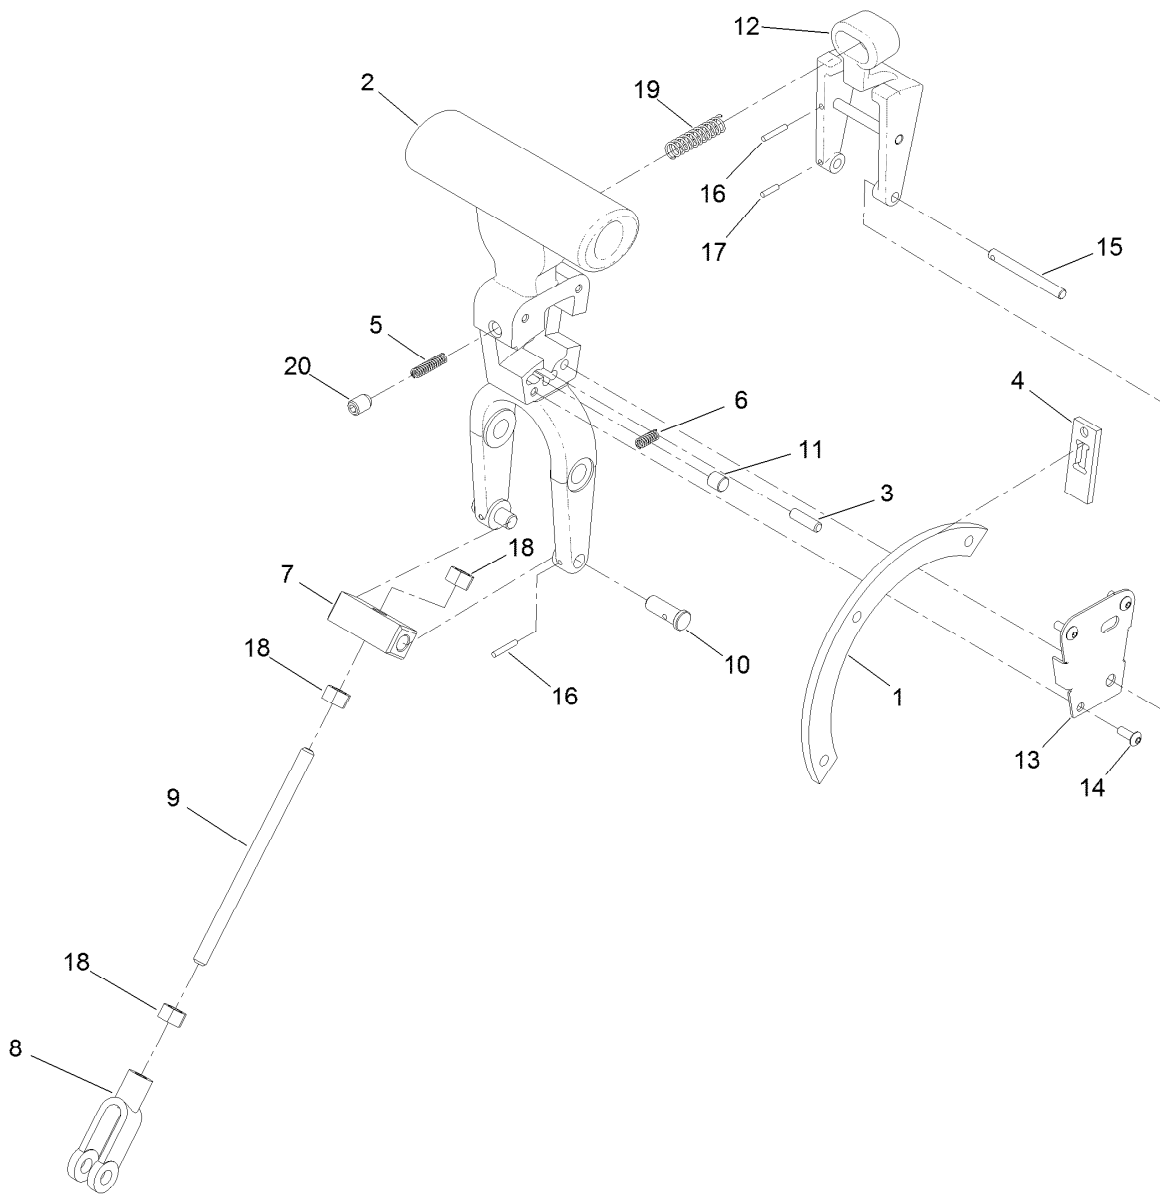

Pro-Pitch Handle Assembly No. 125-6200 Handle Locking Guide Assembly

<i>Ref.</i>	<i>Part Number</i>	<i>Qty.</i>	<i>Description</i>	<i>Ref.</i>	<i>Part Number</i>	<i>Qty.</i>	<i>Description</i>
1	ST36741	1	Guide-Locking, Pitch	11	ST36758	1	Plug
2	ST36747	1	Handle-Pitch	12	ST36750	1	Handle-Trip
3	ST80006	1	Pin	13	ST36748	1	Cover-Handle, Inspection
4	ST36742	1	Plate-Locking, Pitch	14	ST81074	3	Screw-HSBH
5	ST36773	1	Spring-Compression	15	ST36759	2	Pin-Release, Pivot
6	ST36757	1	Spring-Compression	16	ST81076	3	Pin
7	ST36743	1	Swivel-Rod, Linkage	17	ST81077	1	Pin
8	1-633131	1	Yoke-Linkage, Brake	18	3219-3	3	Nut-Hex
9	ST36744	1	Rod-Linkage	19	ST36772	1	Spring-Compression
10	ST36745	2	Pin-Swivel, Linkage	20	ST80511	1	Screw-Set, HSH