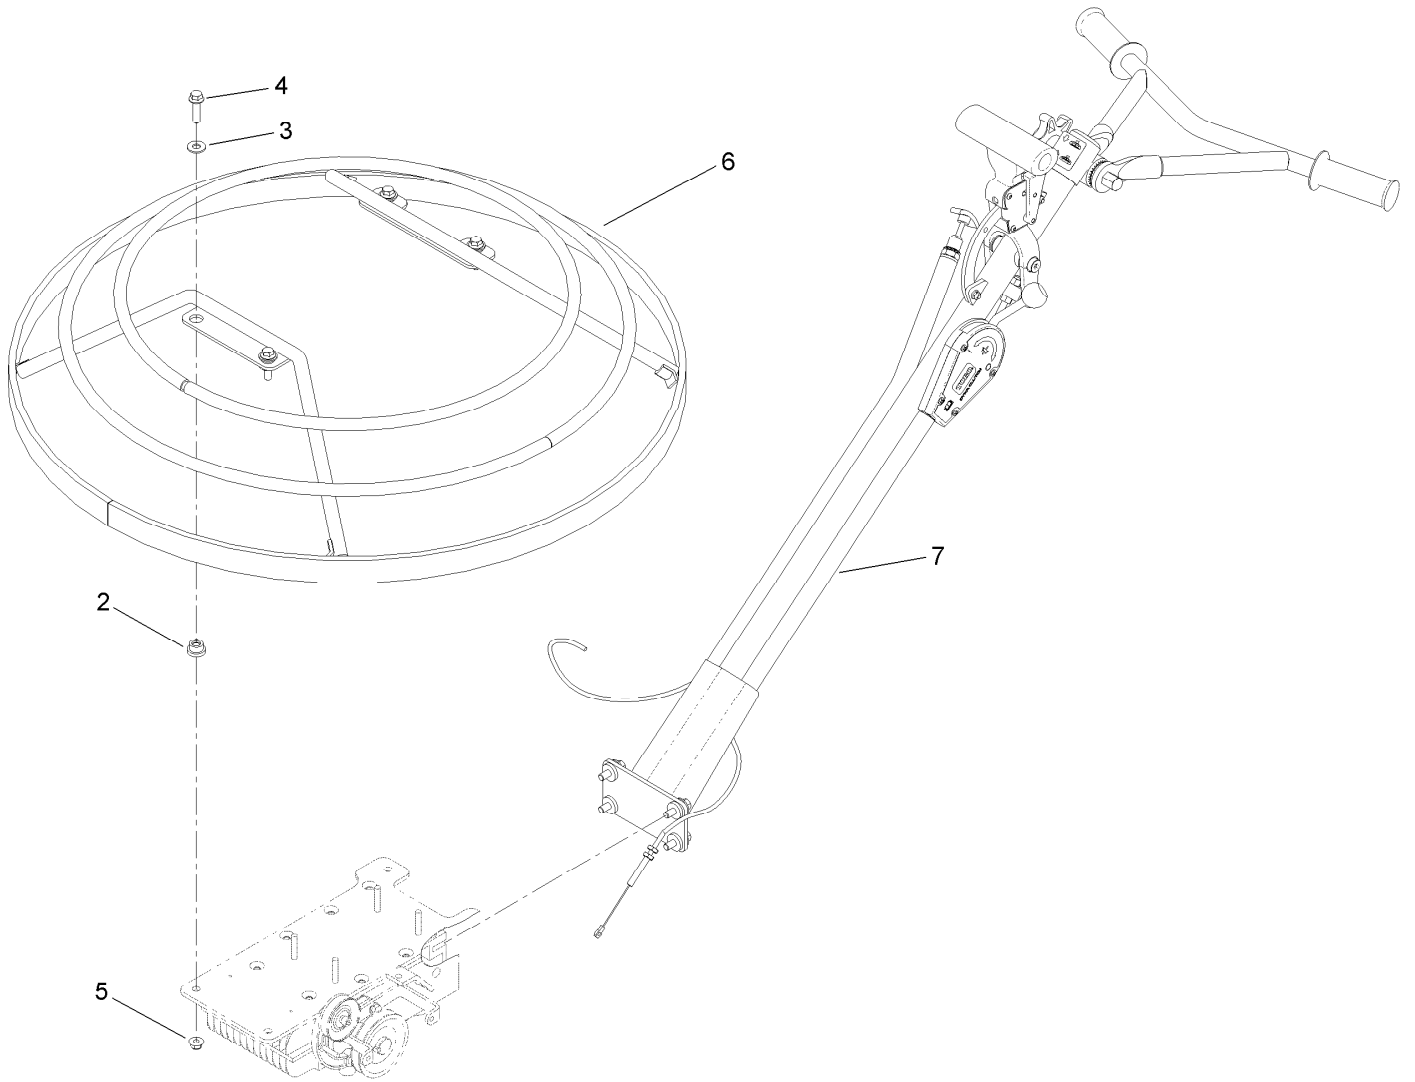

46 Inch Pro-Pitch Handle and Guard Assembly

<i>Ref.</i>	<i>Part Number</i>	<i>Qty.</i>	<i>Description</i>
2	ST47355	4	Mount-Shock
3	3256-4	4	Washer-Flat
4	114-4681	4	Screw-HHF
5	104-8301	4	Nut-HF, NI
6	127-2804-01	1	Guard-Stationary
7	125-6200	1	Pro-Pitch Handle ASM