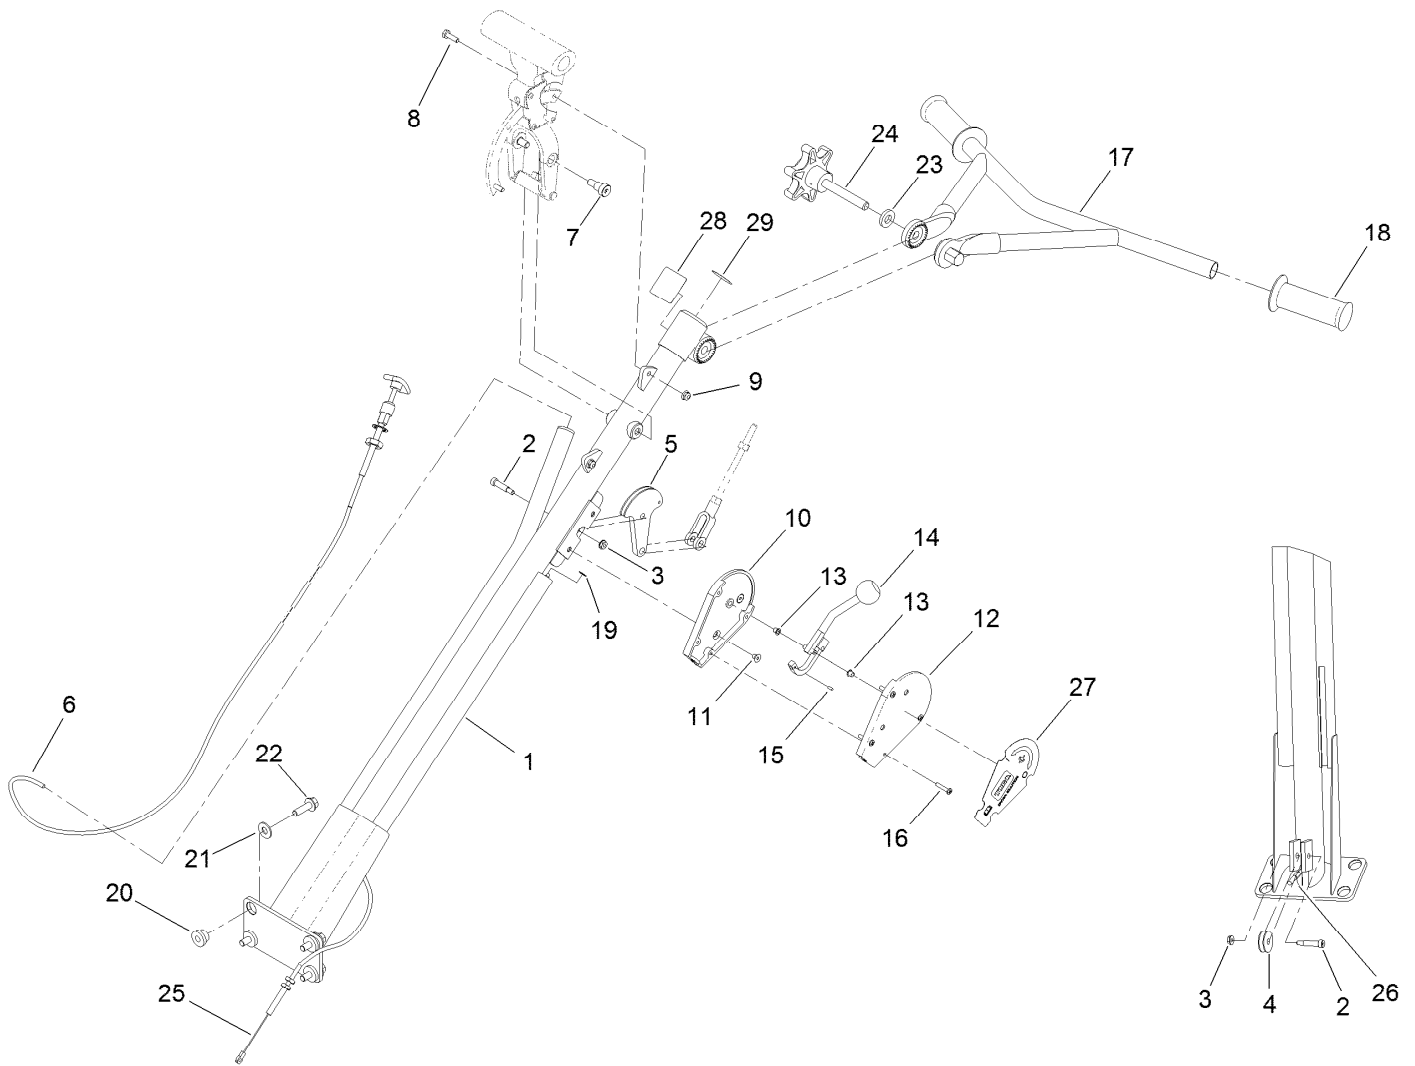

Pro-Pitch Handle Assembly No. 125-6200

Ref.	Part Number	Qty.	Description	Ref.	Part Number	Qty.	Description
1	ST36739-01	1	Handle-Column, Main	16	ST80070	4	Screw-PPH
2	ST80275	2	Screw-HSBH	17	127-2809-01	1	Handle-Adjustable
3	32149-2	2	Nut-Keps	18	ST47125	2	Grip-Handle
4	ST36767	1	Pulley-Pivot	19	ST80069	1	Ring-External
5	ST36753	1	Cam-Cable, Tilt Pivot	20	ST47355	4	Mount-Shock
6	ST36763	1	Cable-Throttle, Push/Pull	21	3256-4	4	Washer-Flat
7	ST80066	2	Screw-HSBH	22	119-4061	4	Screw-HHF
8	321-5	2	Screw-HH	23	ST80125	1	Washer-Flat
9	104-7201	2	Nut-HF	24	ST21844	1	Knob-Adjustment
10	ST27353	1	Housing-Clutch	25	ST36764	1	Cable-Clutch
11	ST80422	2	Screw	26	ST36762	1	Cable-Tilt
12	ST27355	1	Cover-Clutch	27	125-4934	1	Decal
13	ST32117	2	Bushing-Flange	28	125-4935	1	Decal-Raise, Lower
14	ST21977	1	Lever ASM	29	125-8215	1	Decal-Pro Pitch
15	ST80305	1	Pin