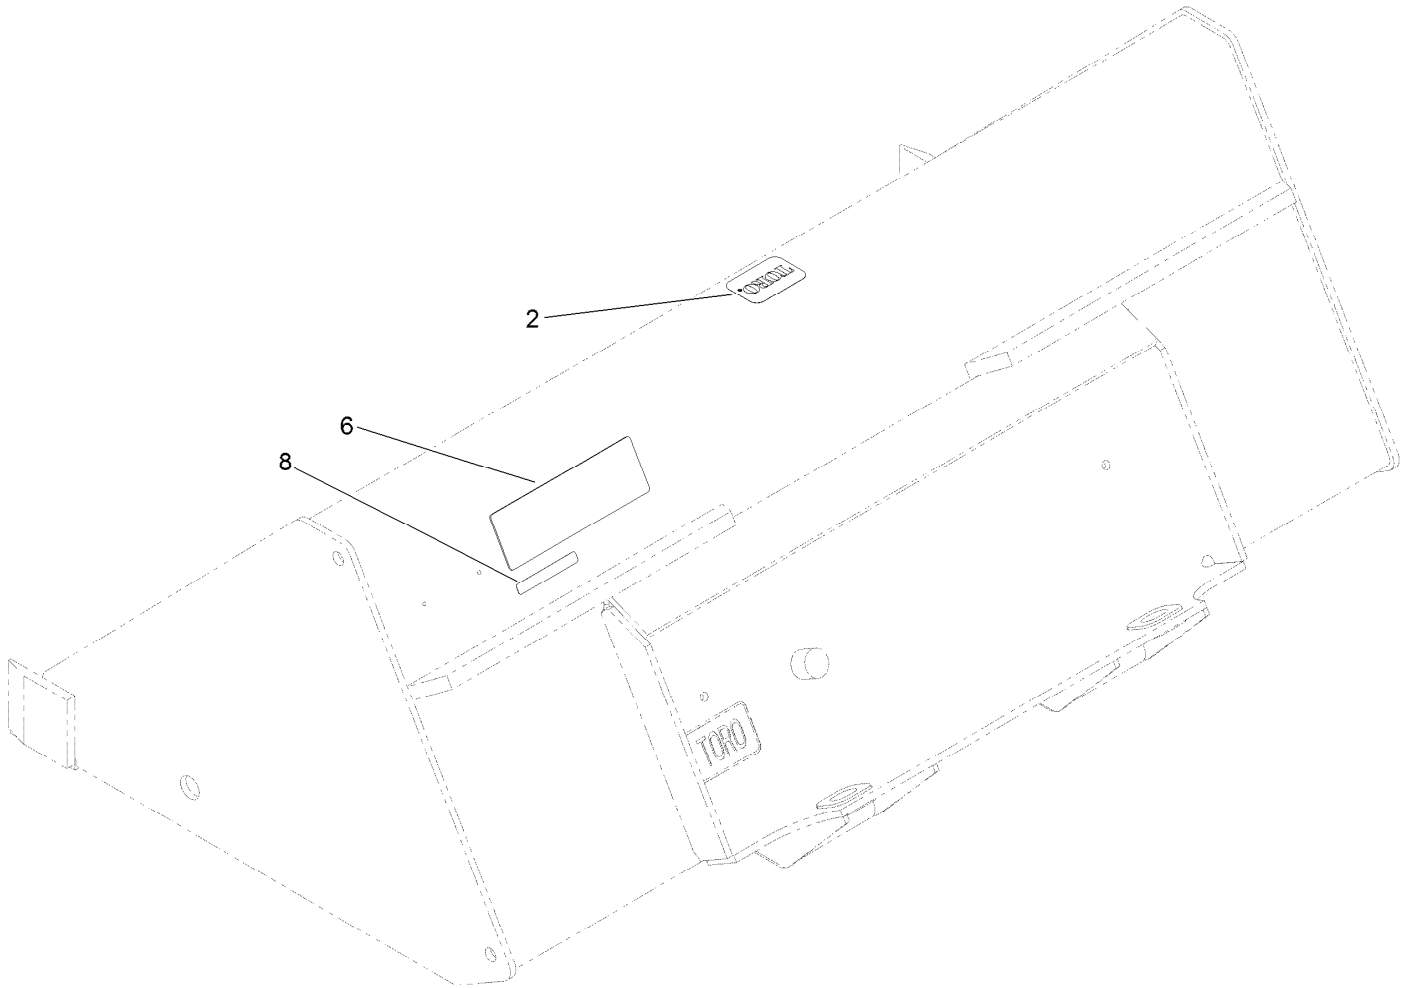

**Count on it.**

**Parts Catalog**

**Standard Bucket  
Compact Tool Carriers**

Model No. 22340—Serial No. 404650000 and Up

## Bucket Assembly

<i>Ref.</i>	<i>Part Number</i>	<i>Qty.</i>	<i>Description</i>
2	98-3206	1	Decal
6	133-0218	1	Decal-Capacity
8	133-8061	1	Decal-Warning