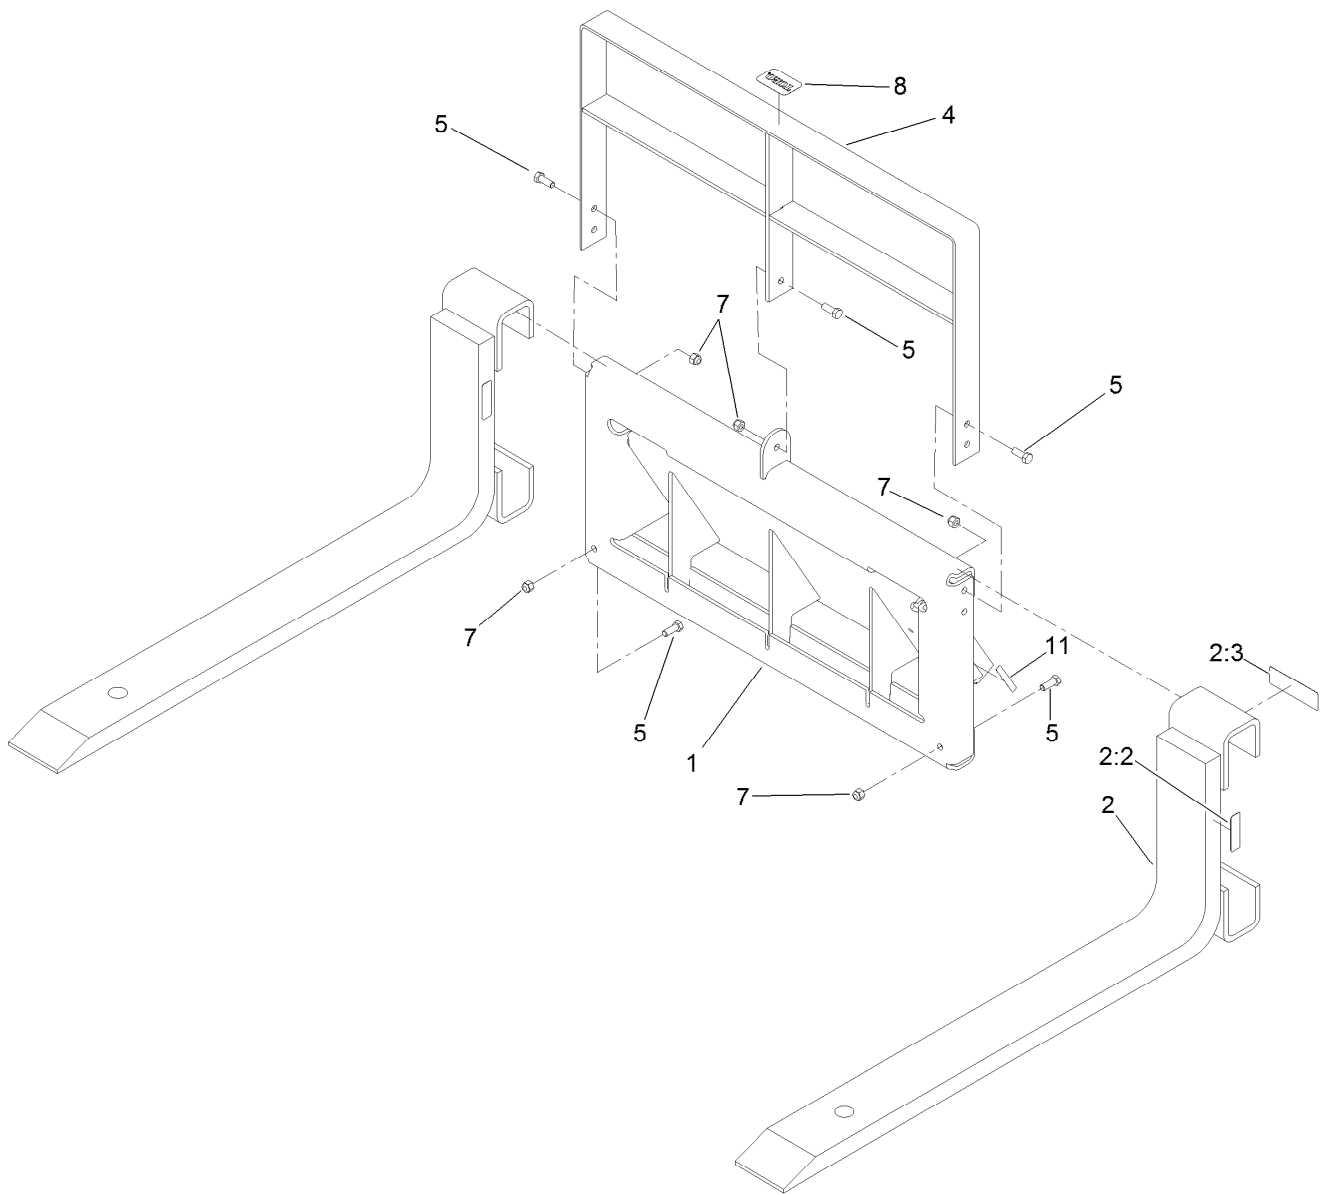

Count on it.

Parts Catalog

Adjustable Forks

TX 1000 Compact Tool Carriers

Model No. 22341—Serial No. 404797000 and Up

Adjustable Fork Assembly

Ref.	Part Number	Qty.	Description
1	105-0348-03	1	Frame-Fork
2	132-6003	2	Fork ASM
2:2	133-0219	1	Decal-Capacity
2:3	133-0220	1	Decal-Capacity
4	107-9383-03	1	Frame-Fork, Upper
5	323-6	7	Screw-HH
7	3296-39	7	Nut-Lock, NI
8	98-3206	1	Decal
11	133-8061	1	Decal-Warning