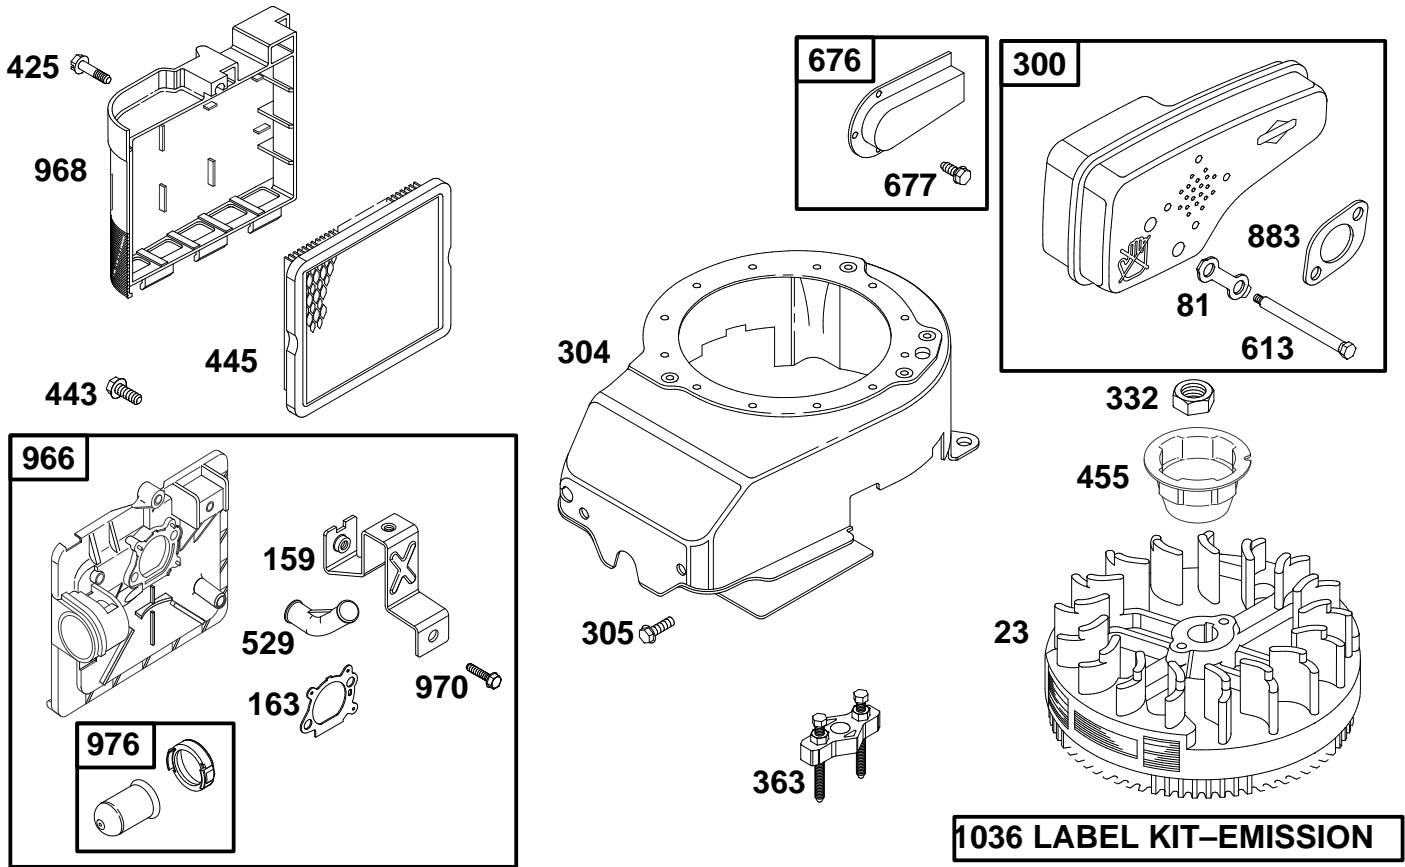

Assemblies include all parts shown in frames.

ENGINE BRIGGS & STRATTON MODEL 12H802-1767-E1

Ref. No.	Part No.	Description	No. Used
23	693821	Flywheel	1
81	223664	Muffler Screw Lock	1
159	224815	Air Cleaner Primer Bracket	1
★◆163	272653	Gasket-Air Cleaner	1
300	497838	Muffler-Exhaust	1
304	493293	Housing-Blower	1
305	94744	Screw(Blower Housing)	1
332	92284	Nut(Flywheel)	1
363	19069	Flywheel-Puller	1
425	94872	Screw(Air Cleaner Cover)	1
443	94873	Screw(Air Cleaner Base)	1
445	491588	Filter-A/C Cartridge	1

Ref. No.	Part No.	Description	No. Used
455	691219	Cup-Flywheel	1
529	281299	Grommet	1
613	94231	Screw(Exhaust Muffler)	1
676	493871	Deflector-Muffler	1
677	94896	Screw(Deflector)	1
★†883	272253	Gasket-Exhaust	1
966	496116	Base-A/C Primer	1
968	281340	Cover-Air Cleaner	1
970	94749	Screw(A/C Primer Bracket)	1
976	496115	Primer-Carburetor	1
1036	499341	Label Kit-Emission	1

★ Included in Gasket Set-See Ref. 358.
● Included in Carburetor Kit-See Ref. 121.

◆ Included in Carburetor Gasket Set-See Ref. 977.
† Included in Valve Overhaul Gasket Set-See Ref. 1095.