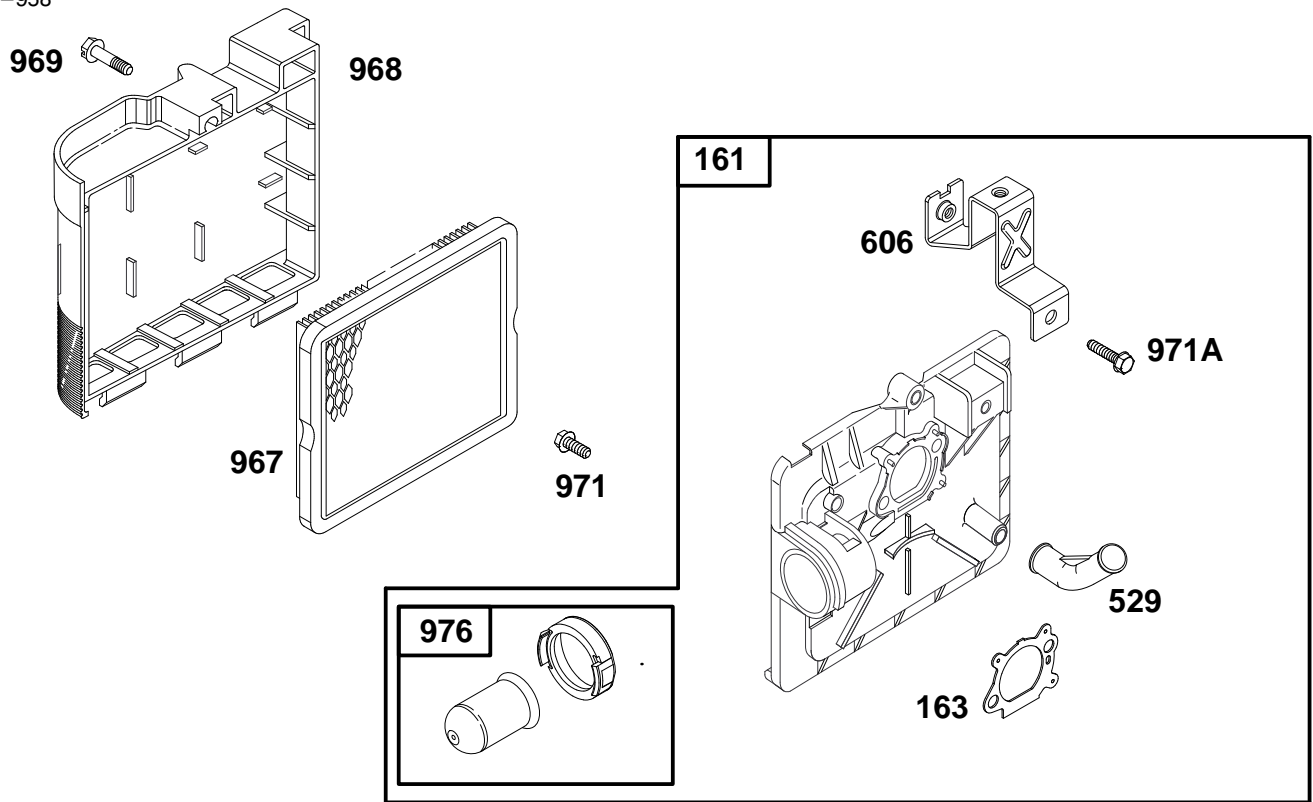

Assemblies include all parts shown in frames.

ENGINE BRIGGS & STRATTON MODEL 12H807-1760-E1 (MODEL NO. 20021 SERIAL NO. 9940000-9941632)

Ref. No.	Part No.	Description	No. Used
161	496116	Base - Air Cleaner	1
◆◆★163	272653	Gasket - Air Cleaner	1
529	281299	Grommet - Breather	1
606	224815	Strap - Bracket	1
967	491588	Filter - Air	1

★Included in Gasket Set-Part No. 497316.

Ref. No.	Part No.	Description	No. Used
968	281340	Cover - Air Cleaner	1
969	94872	Screw - Slotted Hex.	1
971	94873	Screw - Hex.	1
971A	94749	Screw - Hex.	1
976	496115	Primer-Carburetor	1

◆Included in Carburetor Kit-Part No. 498260.

◆Included in Carburetor Gasket Set-Part No. 498261.