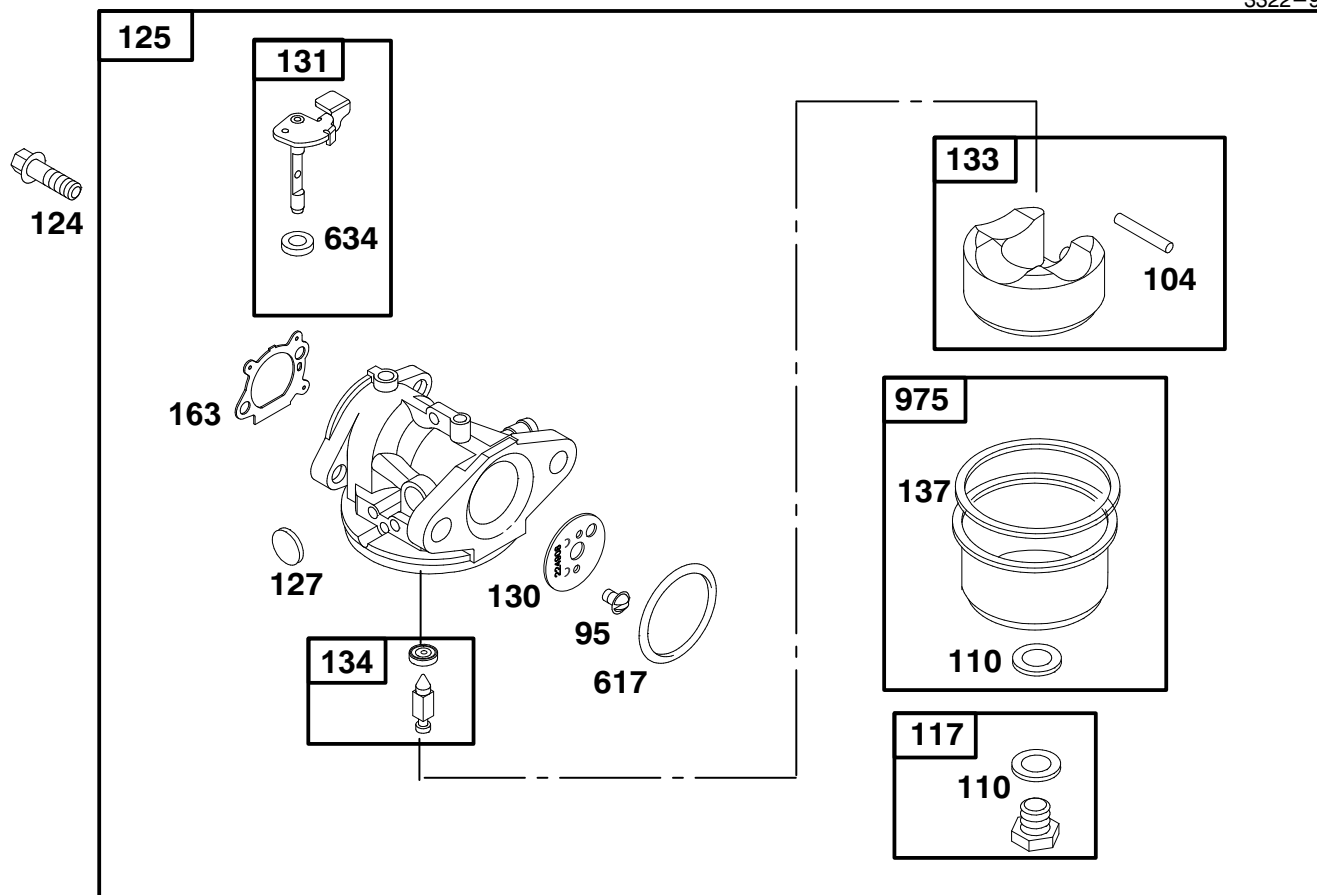

Assemblies include all parts shown in frames.

ENGINE BRIGGS & STRATTON MODEL 12H807-1760-E1 (MODEL NO. 20021 SERIAL NO. 9940000-9941632)

Ref. No.	Part No.	Description	No. Used
95	94098	Screw - Throttle Valve Mtg.	1
●104	231371	Pin - Float Hinge	1
◆◆110		Gasket-Sealing (Sold in Kit Only)	1
117	494870	Jet - Main (Std.) Note: 497315 Jet - Main (High Altitude)	1
124	94840	Screw - Carburetor Mtg.	1
125	498170	Carburetor	1
●127		Plug - Welch (Sold in Kit Only)	1

★Included in Gasket Set-Part No. 497316.

Ref. No.	Part No.	Description	No. Used
130	224908	Valve - Throttle	1
131	493267	Shaft - Throttle	1
133	398187	Float Assy. - Carburetor	1
●134	398188	Kit - Needle/Seat	1
◆◆137		Gasket - Bowl (Sold in Kit Only)	1
◆◆★163	272653	Gasket - Air Cleaner	1
◆◆◆617	270344	Seal - Fuel Intake Tube	1
◆◆◆634		Washer-Shaft (Sold in Kit Only)	1
975	493640	Bowl Assy. - Carburetor	1

●Included in Carburetor Kit-Part No. 498260.

◆Included in Carburetor Gasket Set-Part No. 498261.