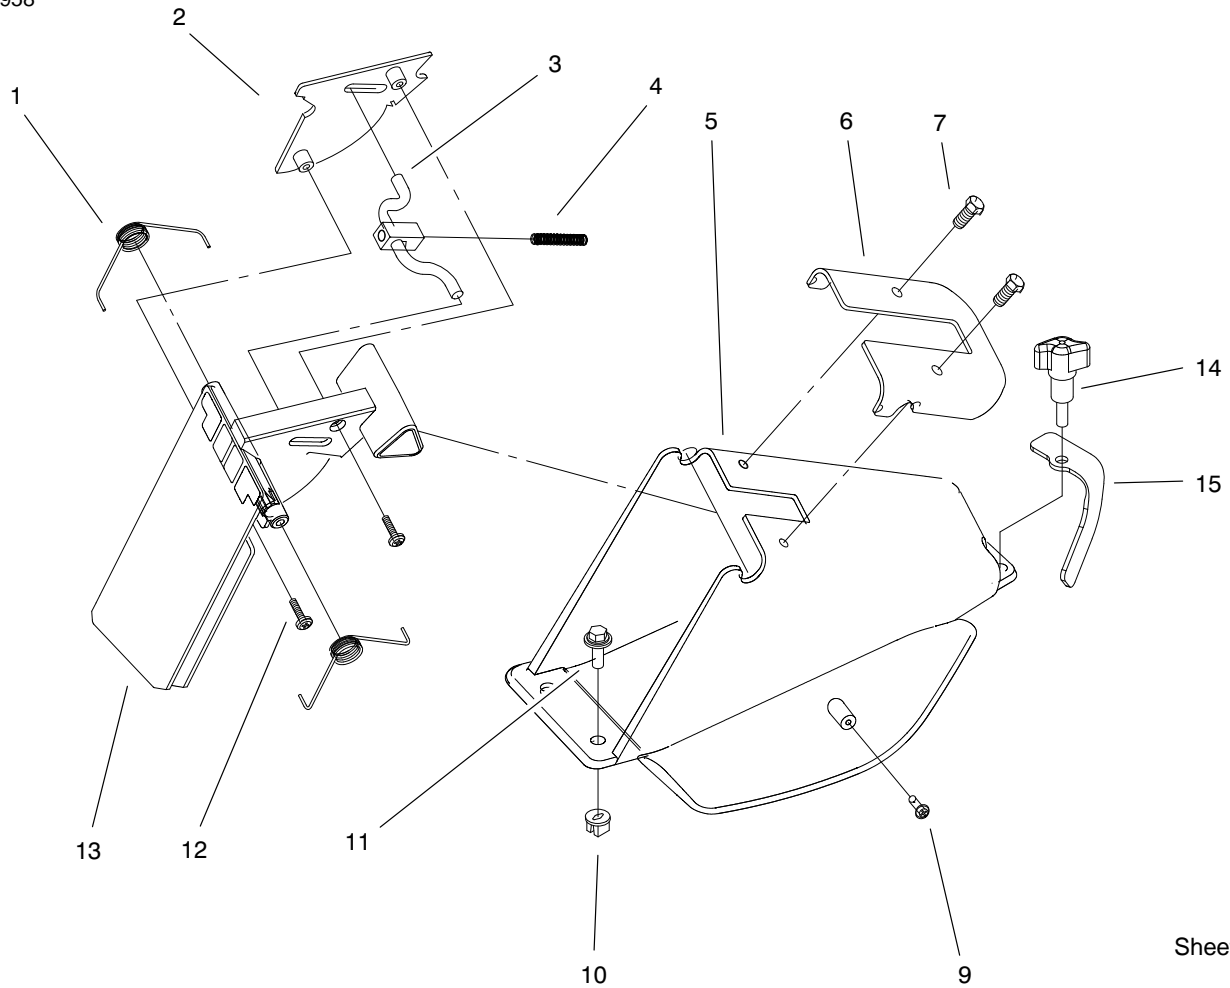

Sheet No.:6

Discharge Door Assembly

Ref. No.	Part No.	Qty.	Description
1	88-1090	2	RH Door Spring (Only On: 20021)
2	33-0441	1	Door Cover (Only On: 20021)
3	88-1800	1	Door Latch (Only On: 20021)
4	33-0450	1	Latch Comp Spring (Only On: 20021)
5	93-0263	1	Chute - Discharge (Only On: 20021)
6	93-0267-03	1	Plate-Discharg Chute (Only On: 20021)
7	46-8090	2	Screw-Plastite (Only On: 20021)
9	32144-111	1	Screw-Plask (Only On: 20021)
10	93-0242	4	Grommet (Only On: 20021)
11	46-6811	3	Screw/Washer (Only On: 20021)
12	32144-32	2	Screw (Only On: 20021)
13	93-0264	1	Door - Discharge (Only On: 20021)
14	100-1590	1	Knob (Only On: 20021)

Ref. No.	Part No.	Qty.	Description
15	100-1589-03	1	Clamp-Door (Only On: 20021)