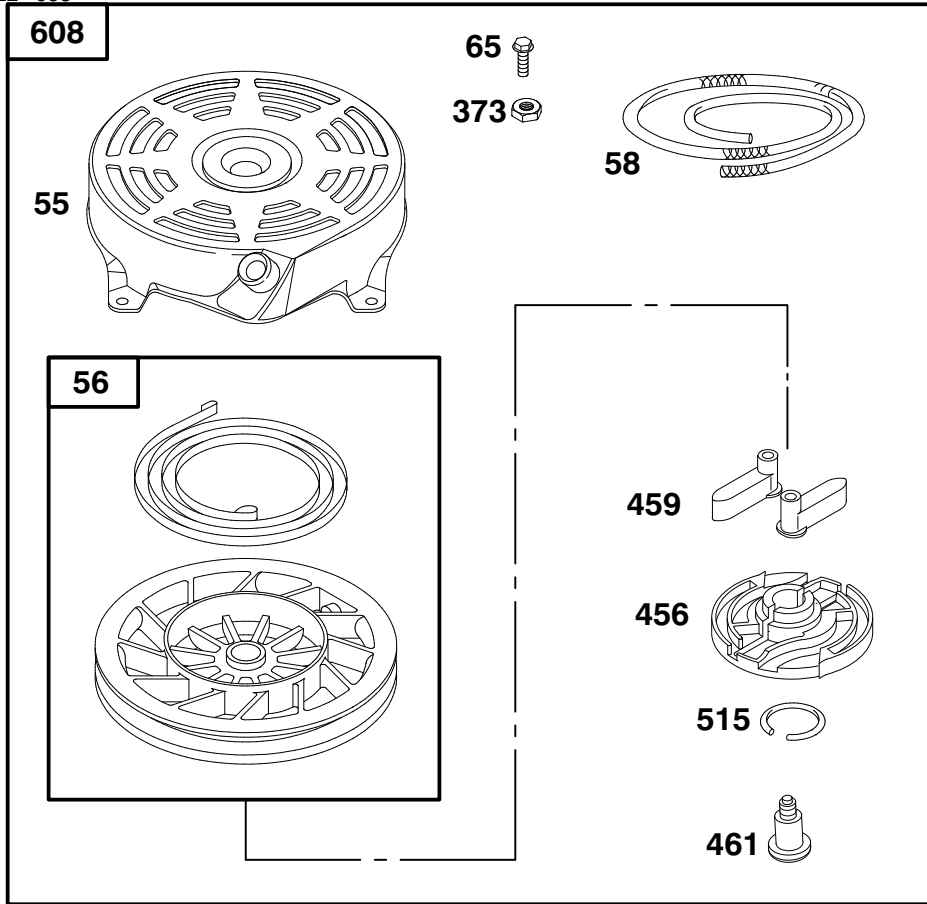

Assemblies include all parts shown in frames.

ENGINE BRIGGS & STRATTON MODEL 12H807-1760-E1 (MODEL NO. 20021 SERIAL NO. 9940000-9941632)

Ref. No.	Part No.	Description	No. Used
55	497440	Housing - Rewind Starter	1
56	498144	Pulley - Starter	1
58	280399	Rope - Starter	1
59	224467	Insert - Starter Grip	1
60	493926	Grip - Starter Rope	1
65	94904	Screw - Hex.	1

Ref. No.	Part No.	Description	No. Used
373	94908	Nut - Hex.	1
456	281503	Retainer - Spring	1
459	281505	Pawl - Ratchet	1
461	94943	Screw - Shoulder	1
515	263073	Spring - Friction	1
608	497680	Starter - Rewind	1