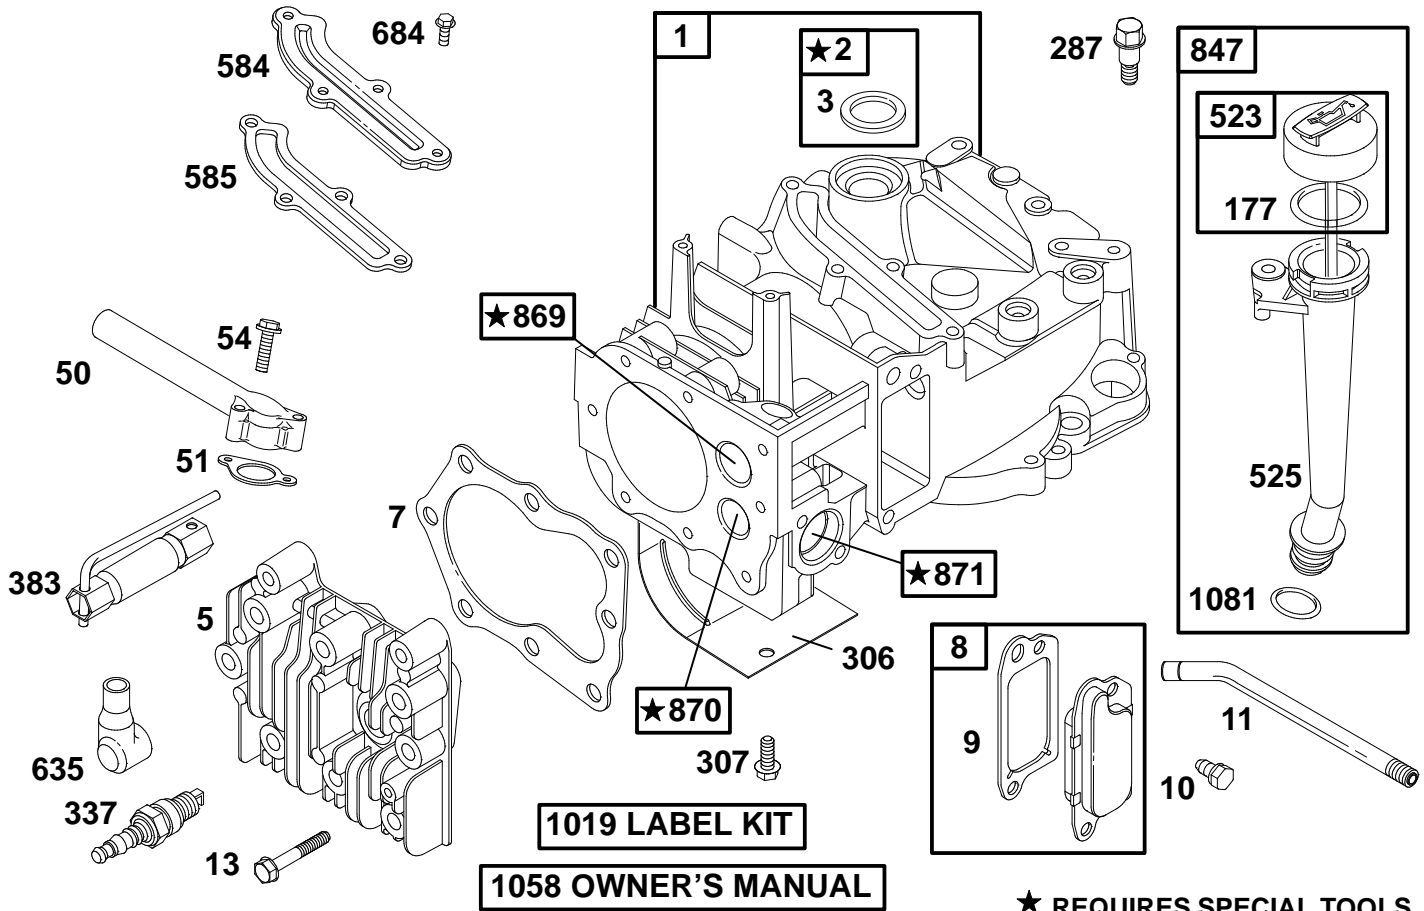

Assemblies include all parts shown in frames.

★ REQUIRES SPECIAL TOOLS TO INSTALL. SEE REPAIR INSTRUCTION MANUAL.

ENGINE BRIGGS & STRATTON MODEL 12H802-1767-E1

Ref. No.	Part No.	Description	No. Used
1	493260	Cylinder Assembly	1
2	399269	Bushing	1
★3	299819	Seal—Oil	1
5	691160	Cylinder Head	1
★†7	272916	Cylinder Head Gasket	1
8	495786	Breather Assembly	1
★†9	272481	Breather Gasket	1
10	94650	Screw (Breather Assy)	1
11	231685	Breather Tube	1
13	94547	Screw (Cylinder Head)	1
50	497465	Intake Manifold	1
★51	272199	Intake Gasket	1
54	94526	Screw (Intake Manifold)	1
★177	280393	O-Ring Seal	1
287	94511	Screw (Dipstick Tube)	1
306	690450	Shield—Cylinder	1

Ref. No.	Part No.	Description	No. Used
307	690345	Screw (Cylinder Shield)	1
337	802592	Sparkplug	1
383	89838	Wrench—Sparkplug	1
523	495264	Dipstick	1
525	495265	Dipstick Tube	1
584	692342	Breather Passage Cover	1
★585	272238	Breather Passage Gasket	1
635	66538	Boot—Sparkplug	1
684	94515	Screw (Breather Passage Cover)	1
847	495263	Dipstick/Tube Assembly	1
869	691155	Seat—Valve (Intake)	1
870	690380	Seat—Valve (Exhaust)	1
871	262001	Bushing—Guide	1
1019	494256	Label Kit	1
1058	273693	Owner's Manual	1
★1081	280966	O-Ring Seal	1

★ Included in Gasket Set—See Ref. 358.
● Included in Carburetor Kit—See Ref. 121.

◆ Included in Carburetor Gasket Set—See Ref. 977.
† Included in Valve Overhaul Gasket Set—See Ref. 1095.