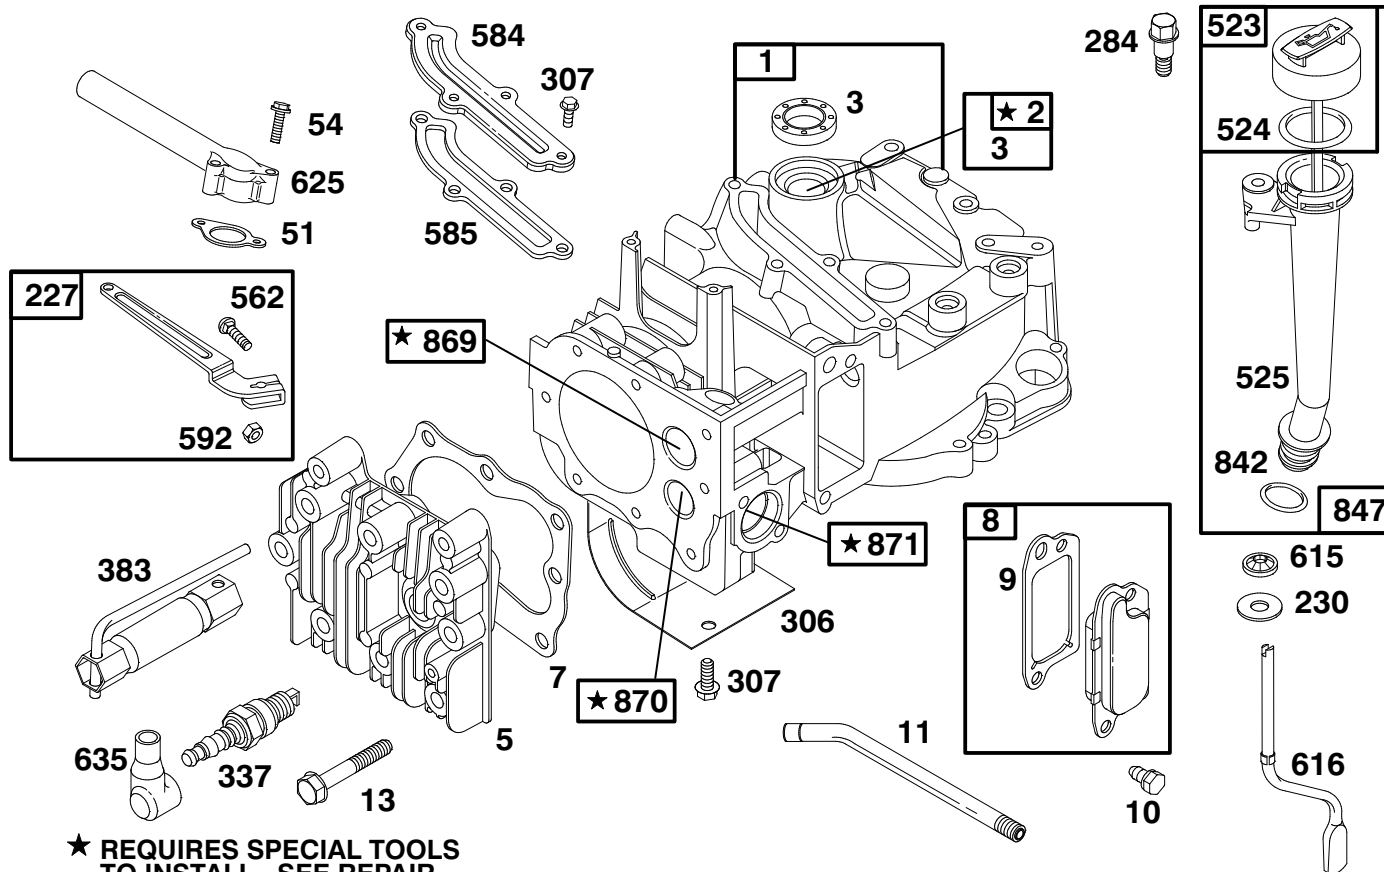

★ REQUIRES SPECIAL TOOLS TO INSTALL. SEE REPAIR INSTRUCTION MANUAL.

Assemblies include all parts shown in frames.

ENGINE BRIGGS & STRATTON MODEL 12H807-1760-E1 (MODEL NO. 20021 SERIAL NO. 9940000-9941632)

Ref. No.	Part No.	Description	No. Used
1	493260	Cylinder Assembly	1
2	293708	Bushing - Cylinder	1
★3	299819	Seal - Oil	1
5	214368	Head - Cylinder	1
†★7	272916	Gasket - Cylinder Head	1
8	495786	Breather - Valve Chamber	1
†★9	272481	Gasket - Breather	1
10	94650	Screw - Breather Mtg.	1
11	231933	Tube - Breather	1
13	94876	Screw - Cylinder Head	1
★51	272199	Gasket - Intake Elbow	1
54	94526	Screw - Intake Elbow Mtg.	1
227	492349	Lever Assembly - Gov.	1
230	67072	Washer - Gov. Crank	1
284	94511	Screw - Hex. Head	1
306	224324	Shield - Cylinder	1
307	94515	Screw - Hex.	1
337	802592	Plug - Spark	1
383	89838	Wrench - Spark Plug	1

Ref. No.	Part No.	Description	No. Used
523	495264	Cap With Dipstick - Oil Filler	1
★524	280393	Seal - Filler Tube	1
525	495265	Tube - Oil Filler	1
562	94852	Bolt - Carriage	1
584	224328	Baffle - Cylinder	1
★585	272238	Gasket - Baffle Plate	1
592	231082	Nut - Hex.	1
615	94474	Fastener	1
616	263175	Crank - Governor	1
625	497465	Tube - Fuel Intake	1
635	66538	Elbow - Spark Plug	1
★842	280966	Seal - O-Ring	1
847	495263	Oil Fill Tube Assy.	1
869	213512	Seat - Intake Valve	1
870	213513	Seat - Exhaust Valve	1
871	262001	Guide - Exhaust Valve	1
		Note: 63709 Guide - Intake Valve	1

★Included in Gasket Set-Part No. 497316.

†Included in Valve Overhaul Gasket Set-Part No. 498528.