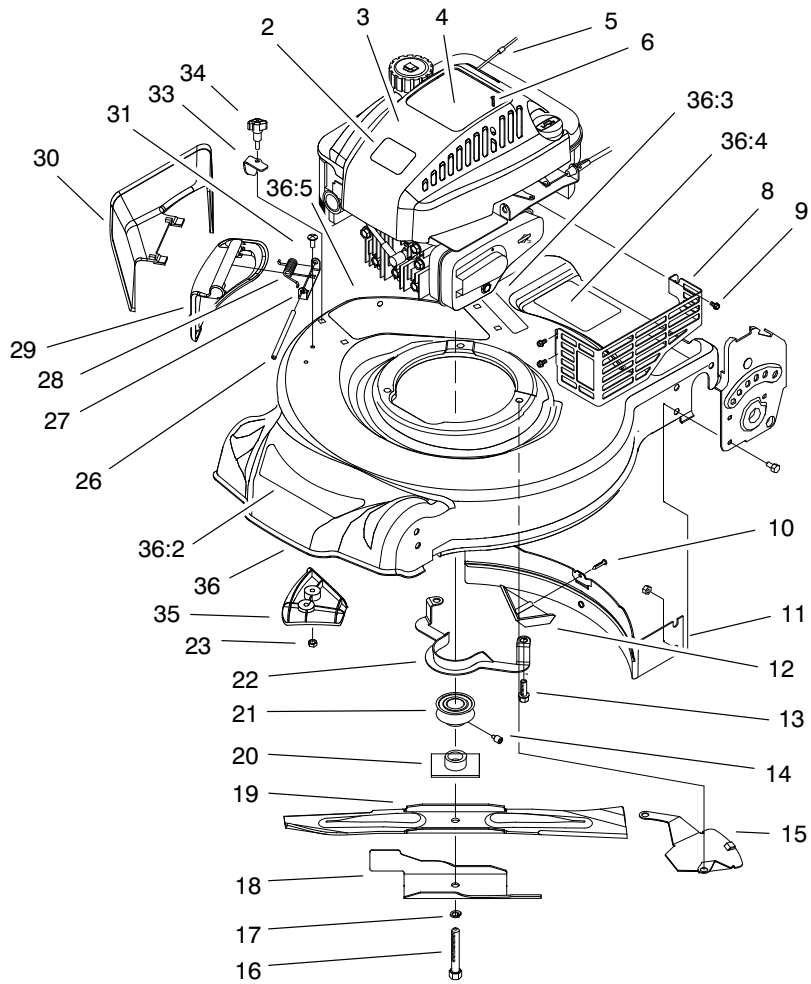

Sheet No.:3

Engine & Blade Assembly

Ref. No.	Part No.	Qty.	Description	Ref. No.	Part No.	Qty.	Description
33	100-1589-03	1	Clamp-Door (Only On: 20020)				
34	98-8332	1	Knob (Only On: 20020)				
35	99-6349	1	Baffle				
36	99-5236	1	Housing Sp Steel (Service)				
36:2	99-6011	1	Decal - Deck				
36:3	99-6018	1	Decal-Warning				
36:4	93-0248	1	Decal-Warning				
36:5	43-8480	1	Decal-Danger