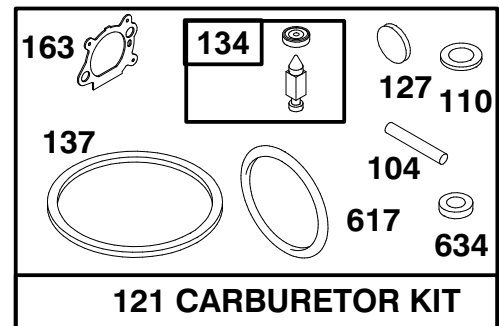

Assemblies include all parts shown in frames.

ENGINE BRIGGS & STRATTON MODEL 12H807-1760-E1 (MODEL NO. 20021 SERIAL NO. 9940000-9941632)

Ref. No.	Part No.	Description	No. Used
★3	299819	Seal - Oil	1
†★7	272916	Gasket - Cylinder Hd.	1
†★9	272481	Gasket - Breather	1
★12	272198	Gasket - Crankcase	1
★20	399781	Seal - Oil	1
★51	272199	Gasket - Intake Elbow	1
●104	231371	Pin - Float Hinge	1
●◆110		Gasket - Sealing (Sold in Kit Only)	1
121	498260	Carburetor Kit	1
●127		Plug - Welch (Sold in Kit Only)	1
●134	398188	Kit - Needle/Seat	1
●◆137		Gasket - Bowl (Sold in Kit Only)	1

Ref. No.	Part No.	Description	No. Used
●◆★163	272653	Gasket - Air Cleaner	1
358	497316	Gasket Set	1
★524	280393	Seal - Filler Tube	1
★585	272238	Gasket - Baffle Plate	1
●◆617	270344	Seal - Fuel Intake Tube	1
●◆634		Washer - Shaft (Sold in Kit Only)	1
★670	493823	Spacer - Bracket	1
★842	280966	Seal - O-Ring	1
977	498261	Gasket Set - Carburetor	1
1095	498528	Gasket Set - Valve Overhaul	1

● Included in Carburetor Kit - Part No. 498260.

◆ Included in Carburetor Gasket Set - Part No. 498261.

★ Included in Gasket Set - Part No. 497316.

† Included in Valve Overhaul Gasket Set - Part No. 498528.