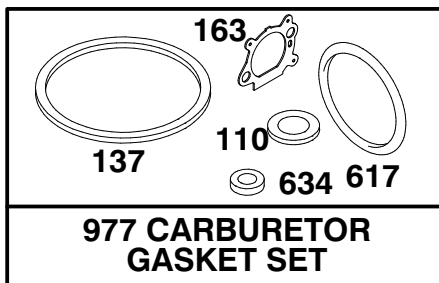

Assemblies include all parts shown in frames.

ENGINE BRIGGS & STRATTON MODEL 12H807-1760-E1 (MODEL NO. 20021 SERIAL NO. 9940000-9941632)

Ref. No.	Part No.	Description	No. Used
★3	299819	Seal - Oil	1
†★7	272916	Gasket - Cylinder Hd.	1
†★9	272481	Gasket - Breather	1
★12	272198	Gasket - Crankcase	1
★20	399781	Seal - Oil	1
★51	272199	Gasket - Intake Elbow	1
●104	231371	Pin - Float Hinge	1
●◆110		Gasket - Sealing (Sold in Kit Only)	1
121	498260	Carburetor Kit	1
●127		Plug - Welch (Sold in Kit Only)	1
●134	398188	Kit - Needle/Seat	1
●◆137		Gasket - Bowl (Sold in Kit Only)	1

Ref. No.	Part No.	Description	No. Used
●◆★163	272653	Gasket - Air Cleaner	1
358	497316	Gasket Set	1
★524	280393	Seal - Filler Tube	1
★585	272238	Gasket - Baffle Plate	1
●◆617	270344	Seal - Fuel Intake Tube	1
●◆634		Washer - Shaft (Sold in Kit Only)	1
★670	493823	Spacer - Bracket	1
★842	280966	Seal - O-Ring	1
977	498261	Gasket Set - Carburetor	1
1095	498528	Gasket Set - Valve Overhaul	1

● Included in Carburetor Kit - Part No. 498260.

◆ Included in Carburetor Gasket Set - Part No. 498261.

★ Included in Gasket Set - Part No. 497316.

† Included in Valve Overhaul Gasket Set - Part No. 498528.