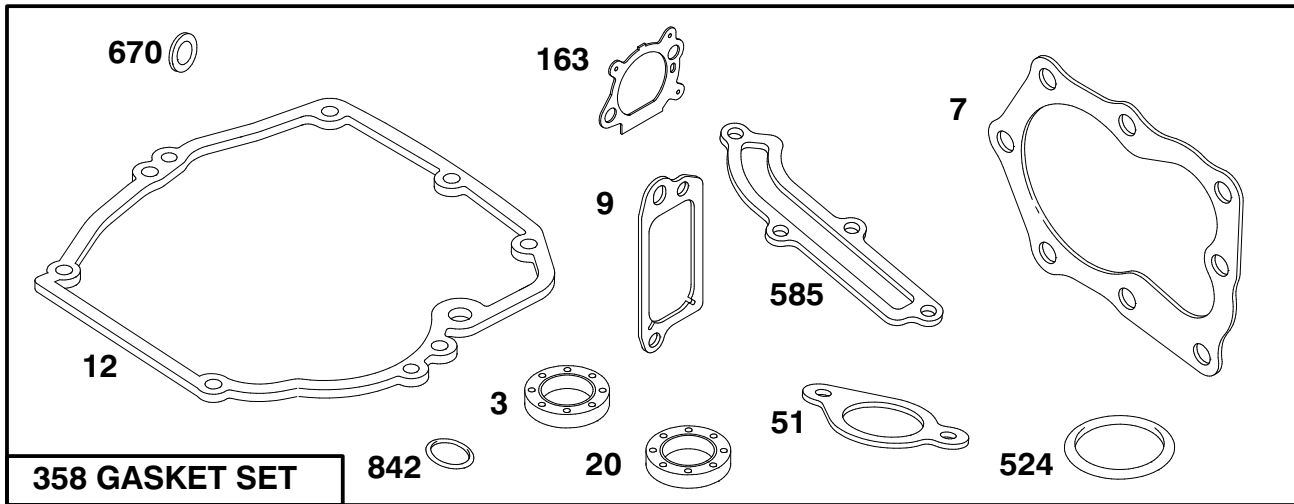

Assemblies include all parts shown in frames.

ENGINE BRIGGS & STRATTON MODEL 12H807-1760-E1 (MODEL NO. 20021 SERIAL NO. 9940000-9941632)

Ref. No.	Part No.	Description	No. Used
★3	299819	Seal - Oil	1
†★7	272916	Gasket - Cylinder Hd.	1
†★9	272481	Gasket - Breather	1
★12	272198	Gasket - Crankcase	1
★20	399781	Seal - Oil	1
★51	272199	Gasket - Intake Elbow	1
●104	231371	Pin - Float Hinge	1
●◆110		Gasket - Sealing (Sold in Kit Only)	1
121	498260	Carburetor Kit	1
●127		Plug - Welch (Sold in Kit Only)	1
●134	398188	Kit - Needle/Seat	1
●◆137		Gasket - Bowl (Sold in Kit Only)	1

Ref. No.	Part No.	Description	No. Used
●◆★163	272653	Gasket - Air Cleaner	1
358	497316	Gasket Set	1
★524	280393	Seal - Filler Tube	1
★585	272238	Gasket - Baffle Plate	1
●◆617	270344	Seal - Fuel Intake Tube	1
●◆634		Washer - Shaft (Sold in Kit Only)	1
★670	493823	Spacer - Bracket	1
★842	280966	Seal - O-Ring	1
977	498261	Gasket Set - Carburetor	1
1095	498528	Gasket Set - Valve Overhaul	1

● Included in Carburetor Kit - Part No. 498260.

◆ Included in Carburetor Gasket Set - Part No. 498261.

★ Included in Gasket Set - Part No. 497316.

† Included in Valve Overhaul Gasket Set - Part No. 498528.