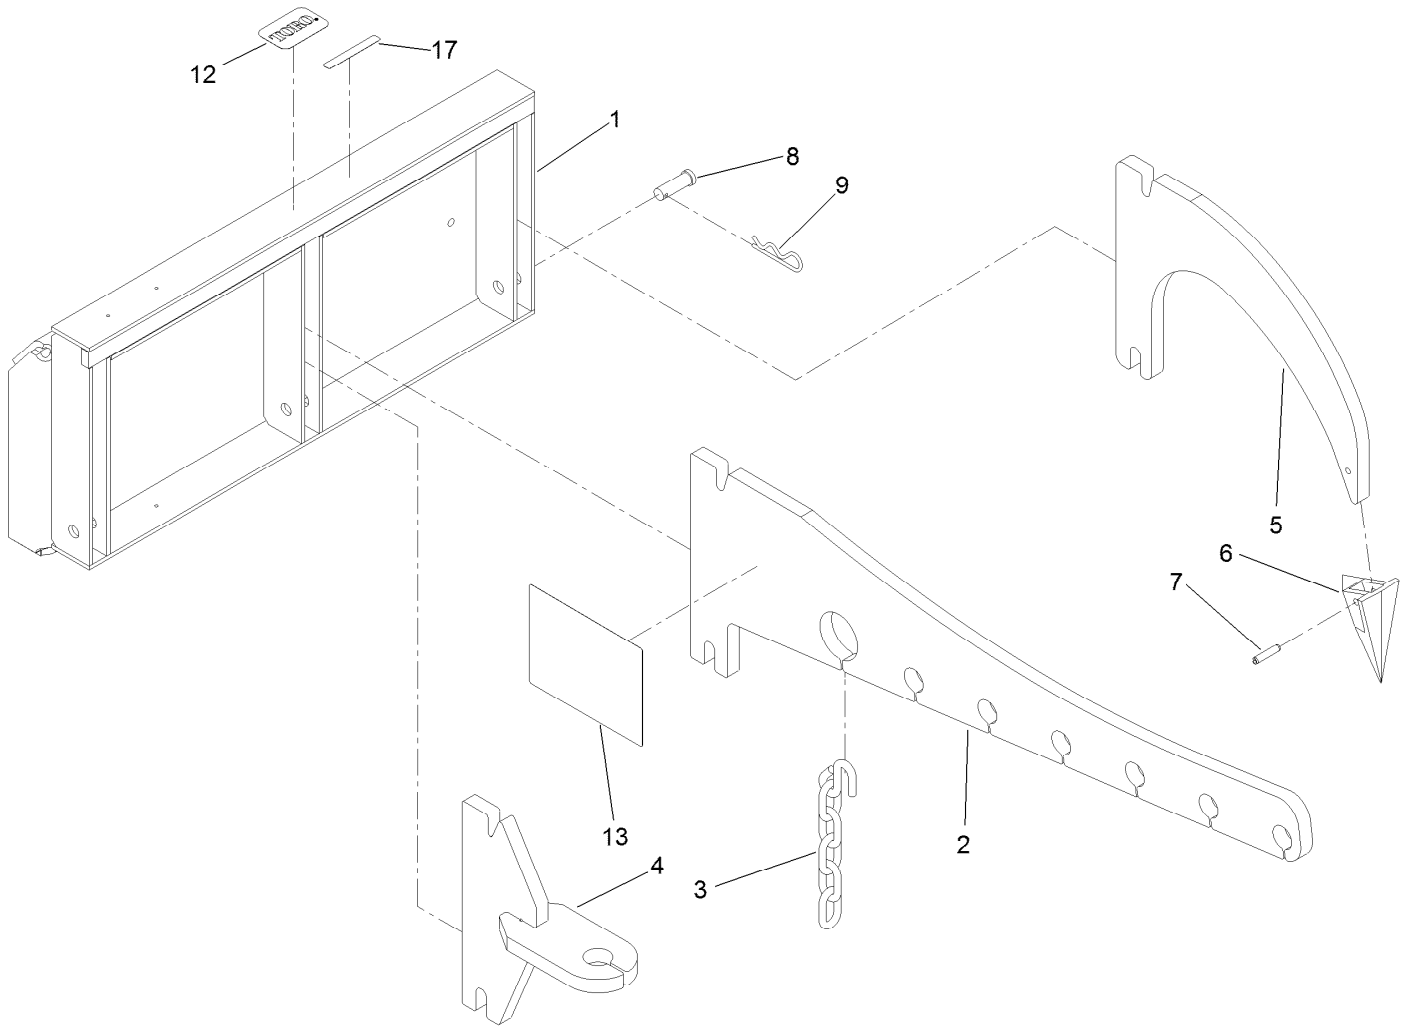

**Count on it.**

**Parts Catalog**

**Multi-Purpose Tool  
Compact Tool Carrier**

Model No. 22423—Serial No. 404320000 and Up

## Multi-Purpose Tool Assembly

<i>Ref.</i>	<i>Part Number</i>	<i>Qty.</i>	<i>Description</i>
1	98-4887-03	1	Carrier Tool ASM
2	98-4889-03	1	Jib
3	99-1410	1	Chain-Lift
4	98-4897-03	1	Tow Bar ASM
5	104-1999-03	3	Plate-Tyne
6	99-5147-03	3	Point-Spear
7	32121-69	3	Pin-Spring
8	283-68	3	Pin-Clevis
9	3290-355	3	Pin-Hair
12	98-3206	1	Decal
13	99-9940	1	Decal-Rating, Load
17	133-8061	1	Decal-Warning