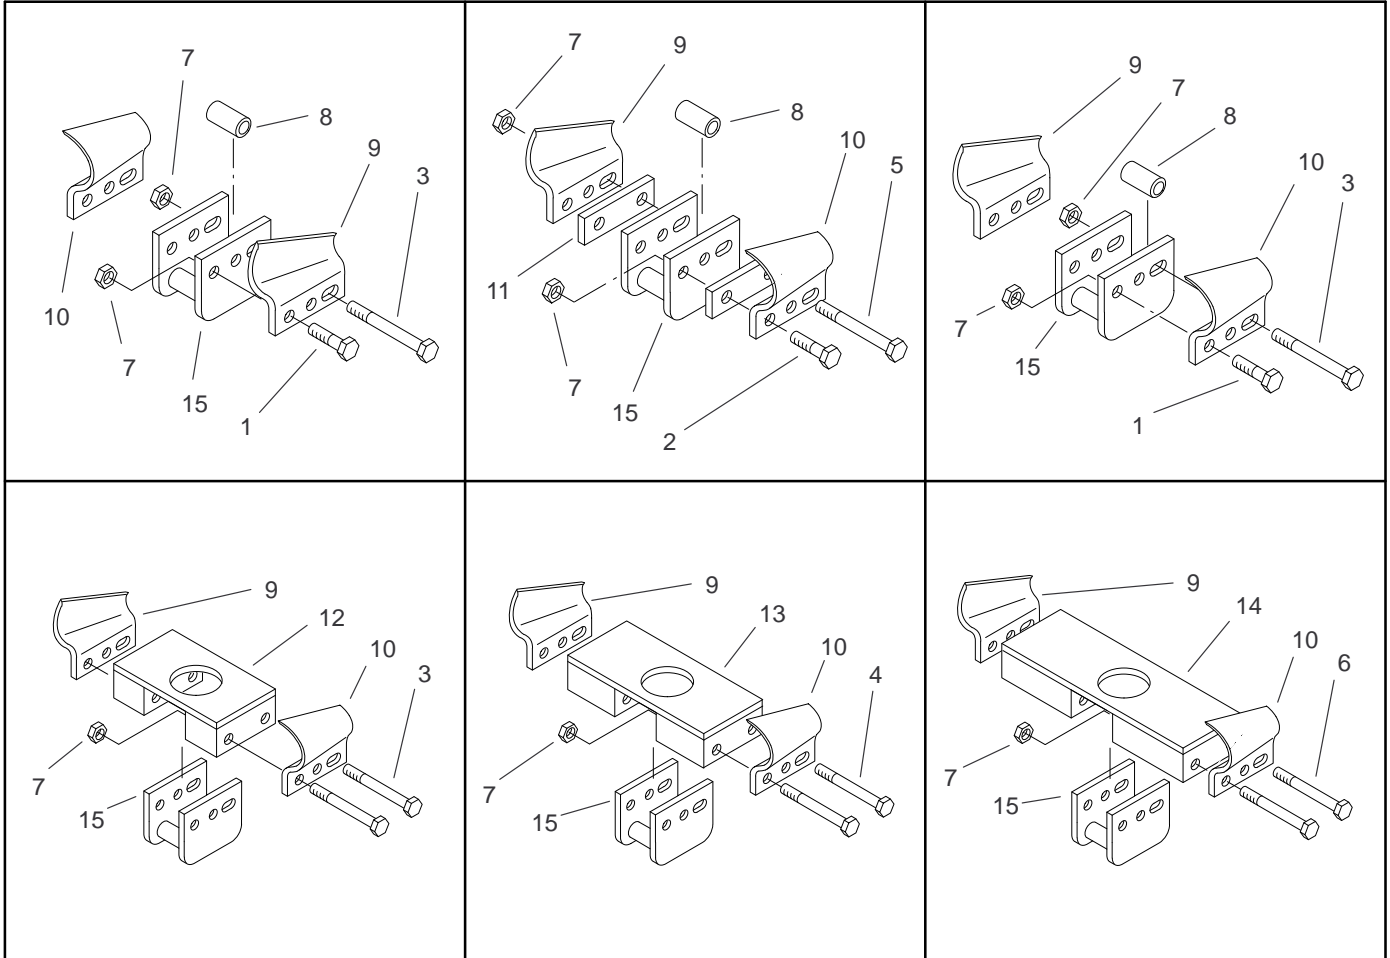

MODEL NO. 22433
 MODEL NO. 22434
 MODEL NO. 22435
 MODEL NO. 22436

**PARTS
 CATALOG**

TRENCHER CHAIN
 for Toro® Sitework™ Systems

CHAIN ASSEMBLIES

Ref. No.	Part No.	Description	No. Used
1	3211-40	Screw-HH	1
2	3211-41	Screw-HH	1
3	3211-42	Screw-HH	1
4	3211-43	Screw-HH	1
5	3211-44	Screw-HH	1
6	3211-45	Screw-HH	1
7	32146-6	Nut-Lock NI	1
8	98-8222	Spacer	1

Ref. No.	Part No.	Description	No. Used
9	98-8223	Tooth-RH, Soil	1
10	98-8224	Tooth-LH, Soil	1
11	98-8225	Spacer-6"	1
12	98-8226	Adapter-8"	1
13	98-9092	Adapter-10"	1
14	98-9093	Adapter-12"	1
15	98-9094	Chain-64 Pitches	1

Note: Quantities are dependent on chain configuration used.