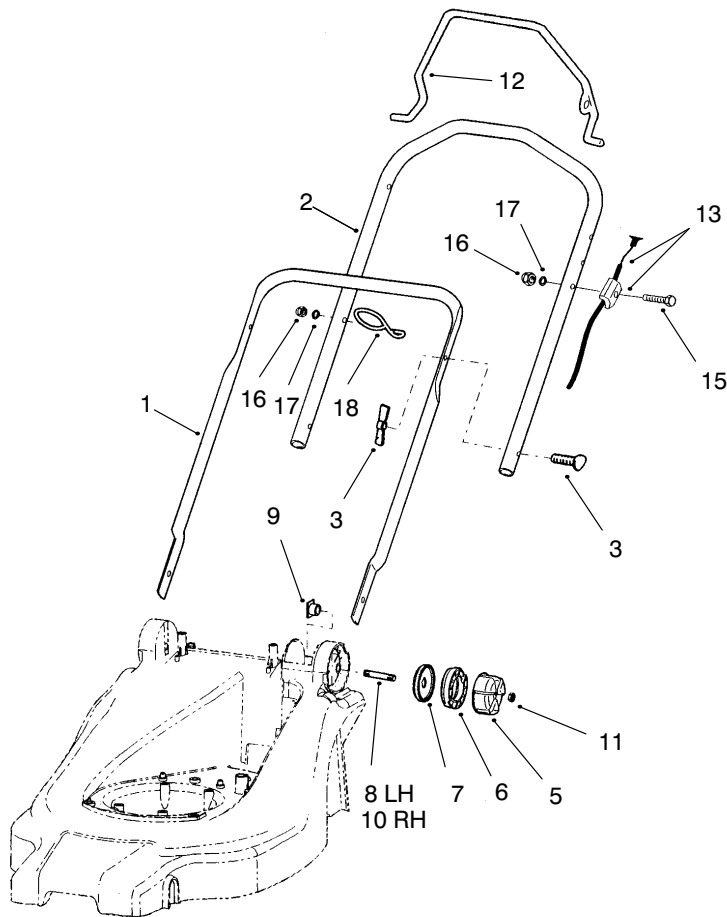

MODEL NO. 21020-9900001 & UP  
 MODEL NO. 21022-9900001 & UP

**PARTS  
 CATALOG**

**40cm Recycler<sup>®</sup> Mower**

C-2782

**CHASSIS ASSEMBLY**

Ref. No.	Part No.	Description	No. Used
1	95-6759	Housing	1
2	95-6737	Axle - Rear	1
3	95-6736	Axle - Front	1
4	95-6665	Wheel Assembly (Incl. Ref. #5 & #7)	1
5	95-6543	Cover - Wheel	3
6	95-6716	Cover - Wheel	1
7	95-6544	Spring Clamp - Wheel	4
8	95-6563	Cover Knob	1
9	95-6562	Knob - HOC	1
10	95-6526	Latch - HOC	1
11	95-6564	Spring - HOC	1
12	95-6720	Rod - HOC (Incl. Ref. #23)	1

Ref. No.	Part No.	Description	No. Used
13	95-6741	Spacer	1
14	95-6565	Push Nut	1
†15		Indicator - HOC	1
†16		U - Clip - Indicator	1
17	95-6525	Balance Spring - HOC	1
18	95-6670	Plate - Axle Front	1
19	95-6667	Plate - Axle Rear	1
20	95-6560	Screw	5
21	95-6527	Decal - Recycler 40cm	1
22	95-6666	Smartwheel Assy. (Incl. Ref. #6 & #7)	1
23	95-6709	Decal - HOC	1

## MOTOR AND BLADE ASSEMBLY

Ref. No.	Part No.	Description	No. Used
1	95-6581	Engine – B & S Quattro	1
2	95-6600	Mount Adaptor – Engine	1
3	92-1648	Screw	3
4	95-6632	Screw	1
5	95-6689	Screw (Incl. Ref. #11)	3
6	95-6705	Distance	3
7	95-6583	Blade	1

Ref. No.	Part No.	Description	No. Used
8	95-6604	Blade – Retainer	1
9	95-6728	Screw – Blade	1
10	95-6727	Disc	1
11	92-2289	Plate Logo	1
12	46-6290	O – Ring	1
13	95-6537	Hose – Adaptor	1

C-2838