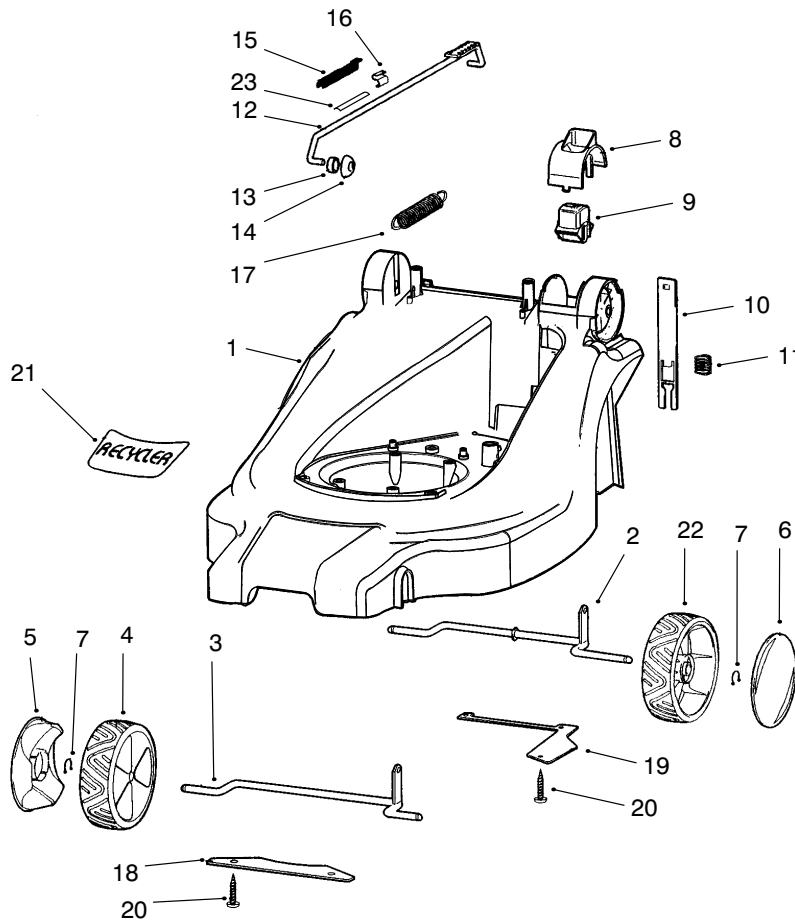

MODEL NO. 21020-9900001 & UP  
 MODEL NO. 21022-9900001 & UP

**PARTS  
 CATALOG**

**40cm Recycler<sup>®</sup> Mower**

C-2782

**CHASSIS ASSEMBLY**

Ref. No.	Part No.	Description	No. Used
1	95-6759	Housing	1
2	95-6737	Axle - Rear	1
3	95-6736	Axle - Front	1
4	95-6665	Wheel Assembly (Incl. Ref. #5 & #7)	1
5	95-6543	Cover - Wheel	3
6	95-6716	Cover - Wheel	1
7	95-6544	Spring Clamp - Wheel	4
8	95-6563	Cover Knob	1
9	95-6562	Knob - HOC	1
10	95-6526	Latch - HOC	1
11	95-6564	Spring - HOC	1
12	95-6720	Rod - HOC (Incl. Ref. #23)	1

Ref. No.	Part No.	Description	No. Used
13	95-6741	Spacer	1
14	95-6565	Push Nut	1
†15		Indicator - HOC	1
†16		U - Clip - Indicator	1
17	95-6525	Balance Spring - HOC	1
18	95-6670	Plate - Axle Front	1
19	95-6667	Plate - Axle Rear	1
20	95-6560	Screw	5
21	95-6527	Decal - Recycler 40cm	1
22	95-6666	Smartwheel Assy. (Incl. Ref. #6 & #7)	1
23	95-6709	Decal - HOC	1

## MOTOR AND BLADE ASSEMBLY

Ref. No.	Part No.	Description	No. Used
1	95-6581	Engine – B & S Quattro	1
2	95-6600	Mount Adaptor – Engine	1
3	92-1648	Screw	3
4	95-6632	Screw	1
5	95-6689	Screw (Incl. Ref. #11)	3
6	95-6705	Distance	3
7	95-6583	Blade	1

Ref. No.	Part No.	Description	No. Used
8	95-6604	Blade – Retainer	1
9	95-6728	Screw – Blade	1
10	95-6727	Disc	1
11	92-2289	Plate Logo	1
12	46-6290	O – Ring	1
13	95-6537	Hose – Adaptor	1

C-2838