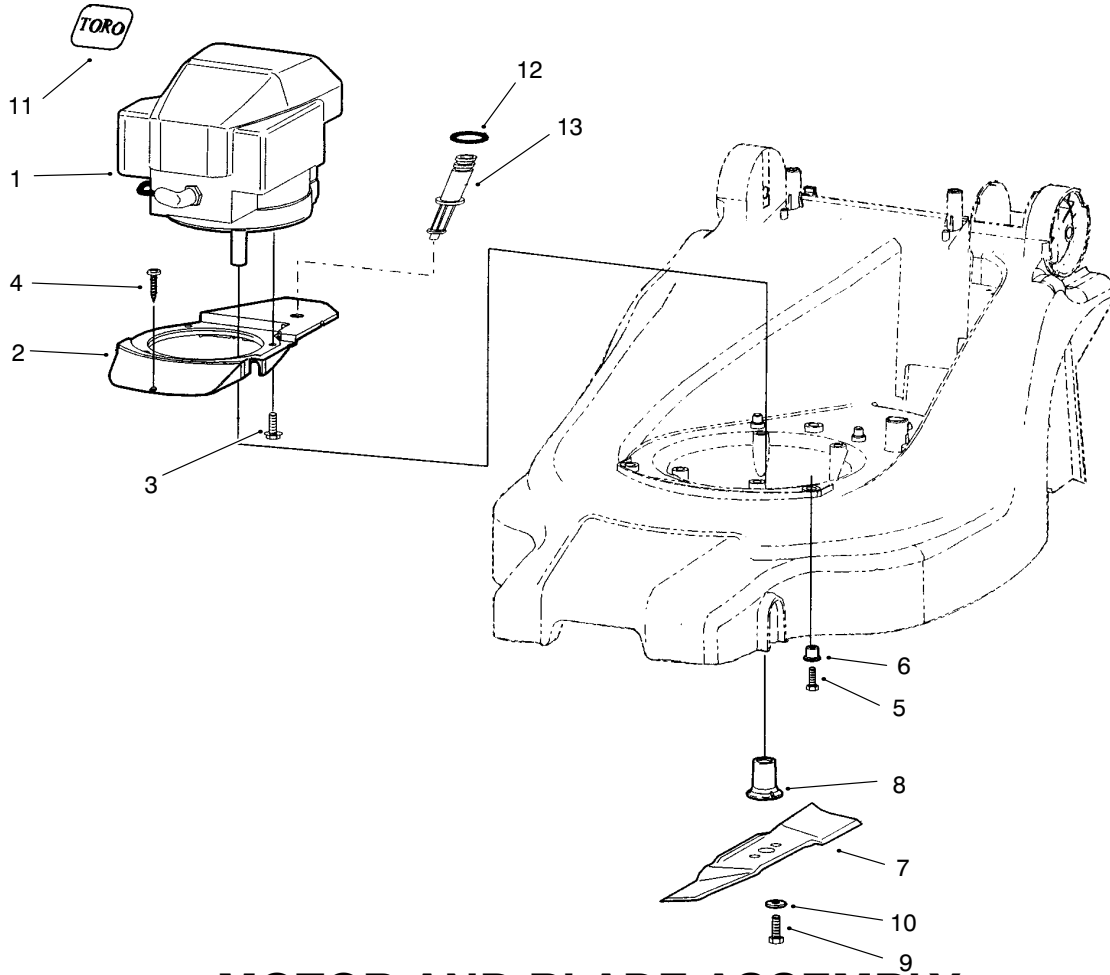

C-2788

MOTOR AND BLADE ASSEMBLY

Ref. No.	Part No.	Description	No. Used
1	95-6581	Engine – B & S Quattro	1
2	95-6600	Mount Adaptor – Engine	1
3	92-1648	Screw	3
4	95-6632	Screw	1
5	95-6689	Screw (Incl. Ref. #11)	3
6	95-6705	Distance	3
7	95-6583	Blade	1

Ref. No.	Part No.	Description	No. Used
8	95-6604	Blade – Retainer	1
9	95-6728	Screw – Blade	1
10	95-6727	Disc	1
11	92-2289	Plate Logo	1
12	46-6290	O – Ring	1
13	95-6537	Hose – Adaptor	1