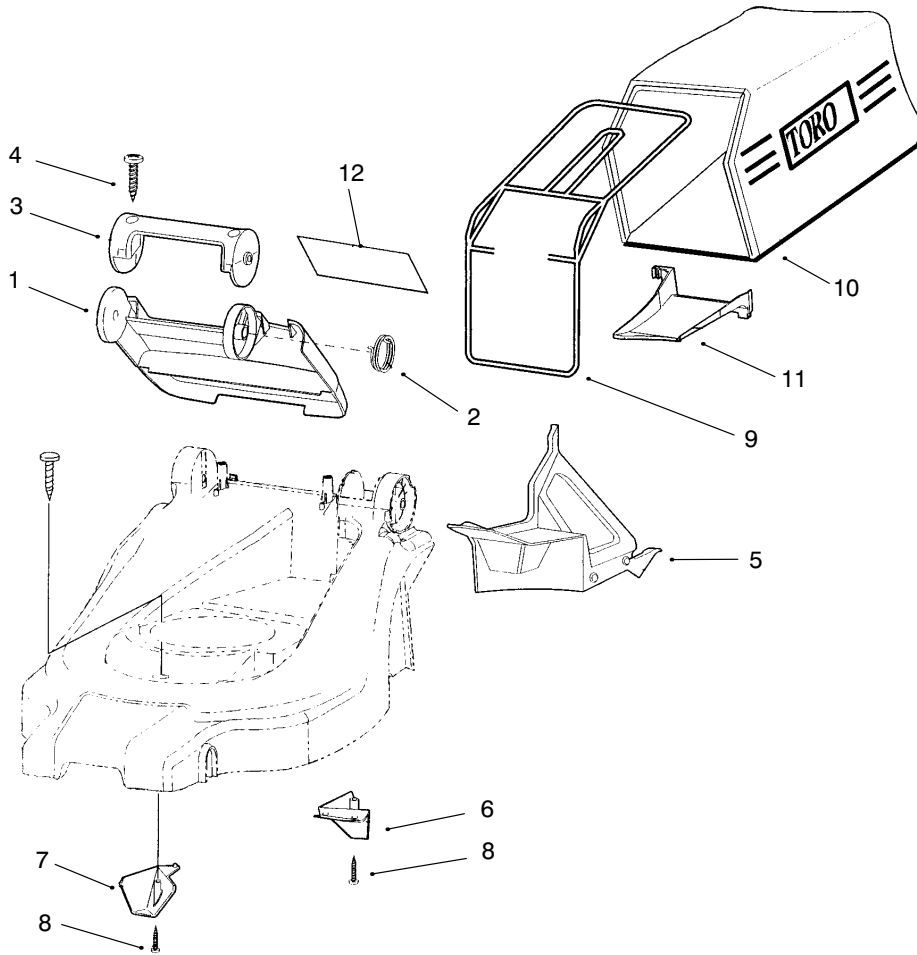

MODEL NO. 21020-9900001 & UP  
 MODEL NO. 21022-9900001 & UP

**PARTS  
 CATALOG**

**40cm Recycler<sup>®</sup> Mower**

C-2782

**CHASSIS ASSEMBLY**

Ref. No.	Part No.	Description	No. Used
1	95-6759	Housing	1
2	95-6737	Axle - Rear	1
3	95-6736	Axle - Front	1
4	95-6665	Wheel Assembly (Incl. Ref. #5 & #7)	1
5	95-6543	Cover - Wheel	3
6	95-6716	Cover - Wheel	1
7	95-6544	Spring Clamp - Wheel	4
8	95-6563	Cover Knob	1
9	95-6562	Knob - HOC	1
10	95-6526	Latch - HOC	1
11	95-6564	Spring - HOC	1
12	95-6720	Rod - HOC (Incl. Ref. #23)	1

## MOTOR AND BLADE ASSEMBLY

Ref. No.	Part No.	Description	No. Used
1	95-6581	Engine – B & S Quattro	1
2	95-6600	Mount Adaptor – Engine	1
3	92-1648	Screw	3
4	95-6632	Screw	1
5	95-6689	Screw (Incl. Ref. #11)	3
6	95-6705	Distance	3
7	95-6583	Blade	1

Ref. No.	Part No.	Description	No. Used
8	95-6604	Blade – Retainer	1
9	95-6728	Screw – Blade	1
10	95-6727	Disc	1
11	92-2289	Plate Logo	1
12	46-6290	O – Ring	1
13	95-6537	Hose – Adaptor	1

C-2838

## HANDLE ASSEMBLY

Ref. No.	Part No.	Description	No. Used	Ref. No.	Part No.	Description	No. Used
1	95-6514	Handle Lower	1	11	95-6569	Nut	2
2	95-6518	Handle Upper	1	12	95-6588	Bail - Brake	1
3	95-6718	Bolt & Screw Set - Handle	1	13	95-6592	Cable - Brake	1
5	95-6713	Adjusting Knob - Handle	1	15	95-6729	Screw	1
6	95-6567	Adjusting Disk - Handle	2	16	95-6730	Nut	2
7	95-6568	Holding Disk - Handle	2	17	95-6731	Washer	2
8	95-6694	Bolt - LH	1	18	95-6710	Guide - Rope	1
9	95-6740	Nut	2				
10	95-6777	Bolt - RH	1				