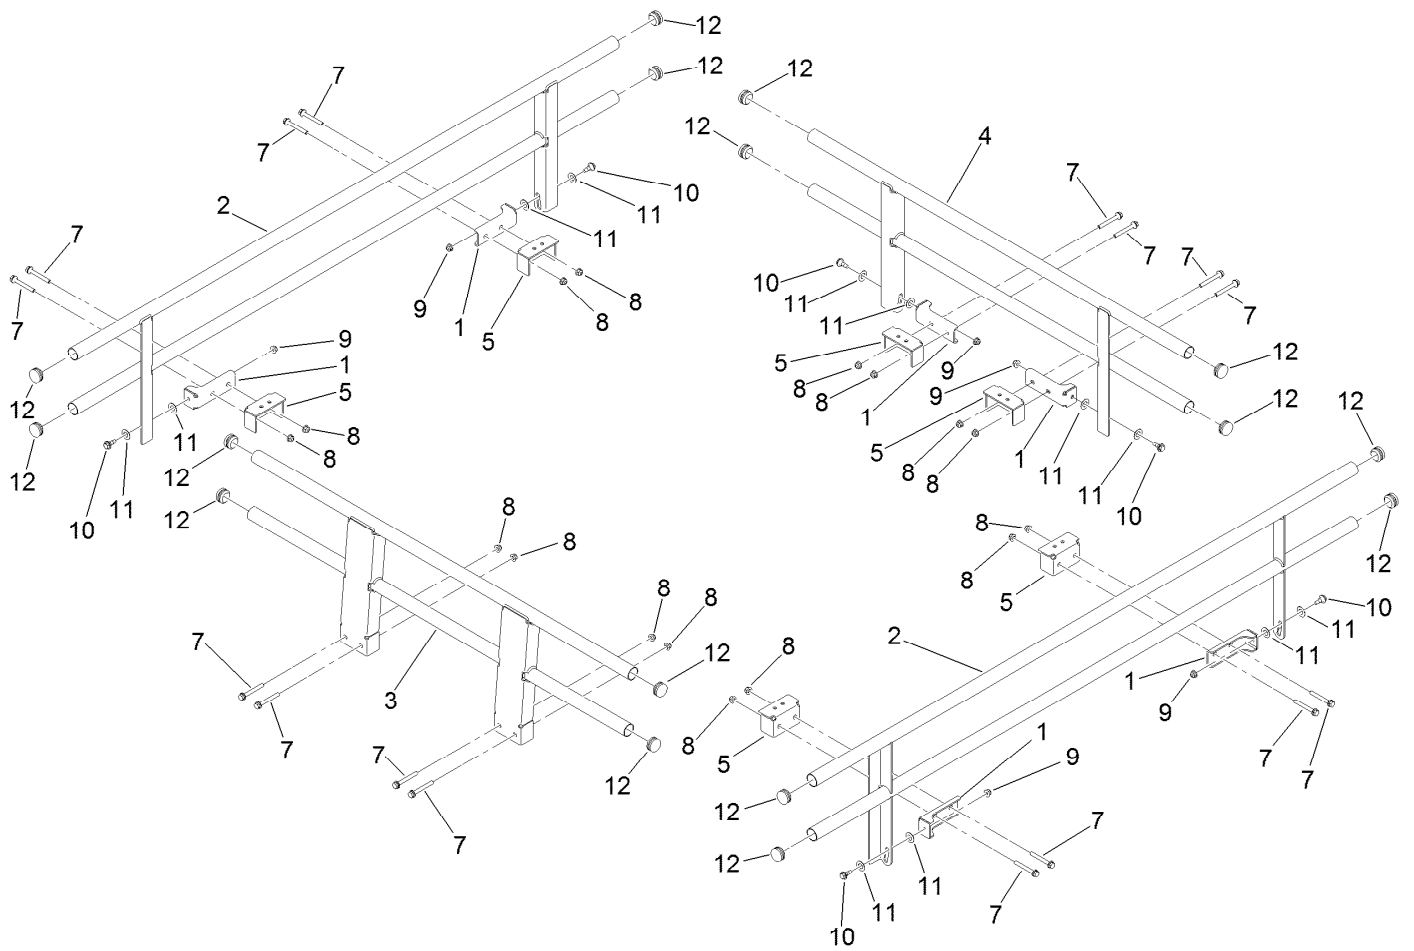

Count on it.

Parts Catalog

Tube Sides Kit
Workman® GTX Utility Vehicle
Model No. 07181

Tube Sides Assembly

Ref.	Part Number	Qty.	Description
1	138-3567-03	6	Bracket-Bed, Side
2	137-6714-03	2	Tube-Side
3	137-6715-03	1	Tube-Front
4	137-6717-03	1	Tube-Tailgate
5	138-9254-03	6	Bracket-Stake, Filler
7	138-9270	16	Screw-HHF
8	104-8300	16	Nut-HF, NI
9	130-6655	6	Nut-Flange, NI
10	5-2490	6	Screw-Shoulder
11	110-4068	12	Washer-Plastic
12	138-0996	16	Cap-Tube