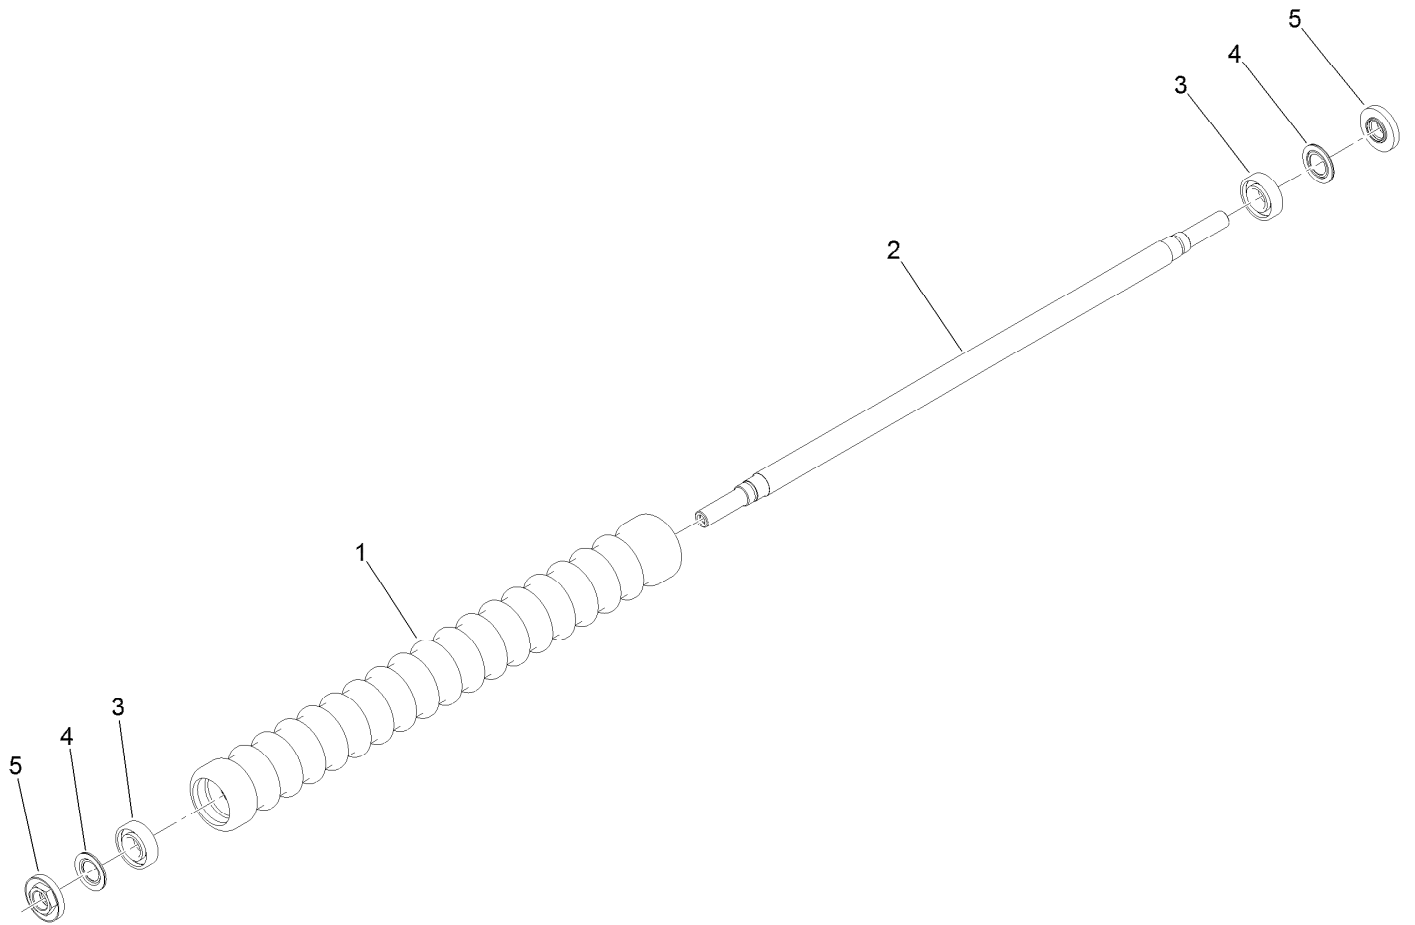

**Count on it.**

**Parts Catalog**

**21in Wide Wiehle Roller  
Greensmaster® 1021 Mower**

Model No. 04825

## 21in Wide Wiehle Roller Assembly

<i>Ref.</i>	<i>Part Number</i>	<i>Qty.</i>	<i>Description</i>
1	138-1621	1	Roller-Wide Wiehle
2	132-4613	1	Shaft-Roller
3	117-6831	2	Bearing-Ball, Stainless
4	115-5604	2	Washer-Sealing, Flocked
5	117-9080	2	Nut-Lock, Bearing