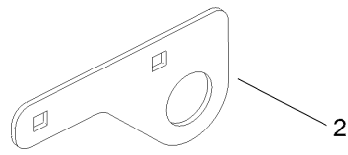

Count on it.

Parts Catalog

Seat Installation Kit

Greensmaster® 3000 Series TriFlex® Traction Unit

Model No. 139-6479

Seat Installation Assembly No. 139-6479

<i>Ref.</i>	<i>Part Number</i>	<i>Qty.</i>	<i>Description</i>
1	138-5029	1	Cover-Side, RH
2	139-2730	1	Plate-Speaker