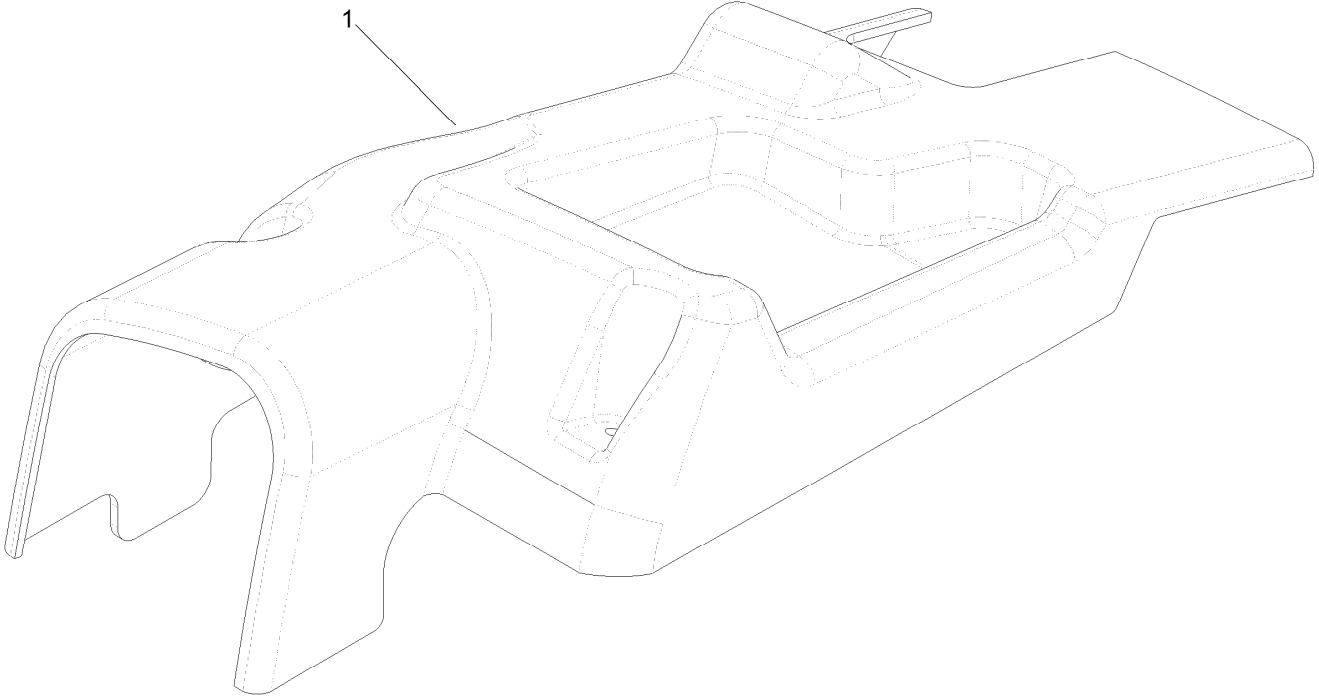

Count on it.

Parts Catalog

Seat Installation Kit

Greensmaster® 3000 Series TriFlex® Traction Unit

Model No. 139-6479

Seat Installation Assembly No. 139-6479

<i>Ref.</i>	<i>Part Number</i>	<i>Qty.</i>	<i>Description</i>
1	138-5029	1	Cover-Side, RH
2	139-2730	1	Plate-Speaker